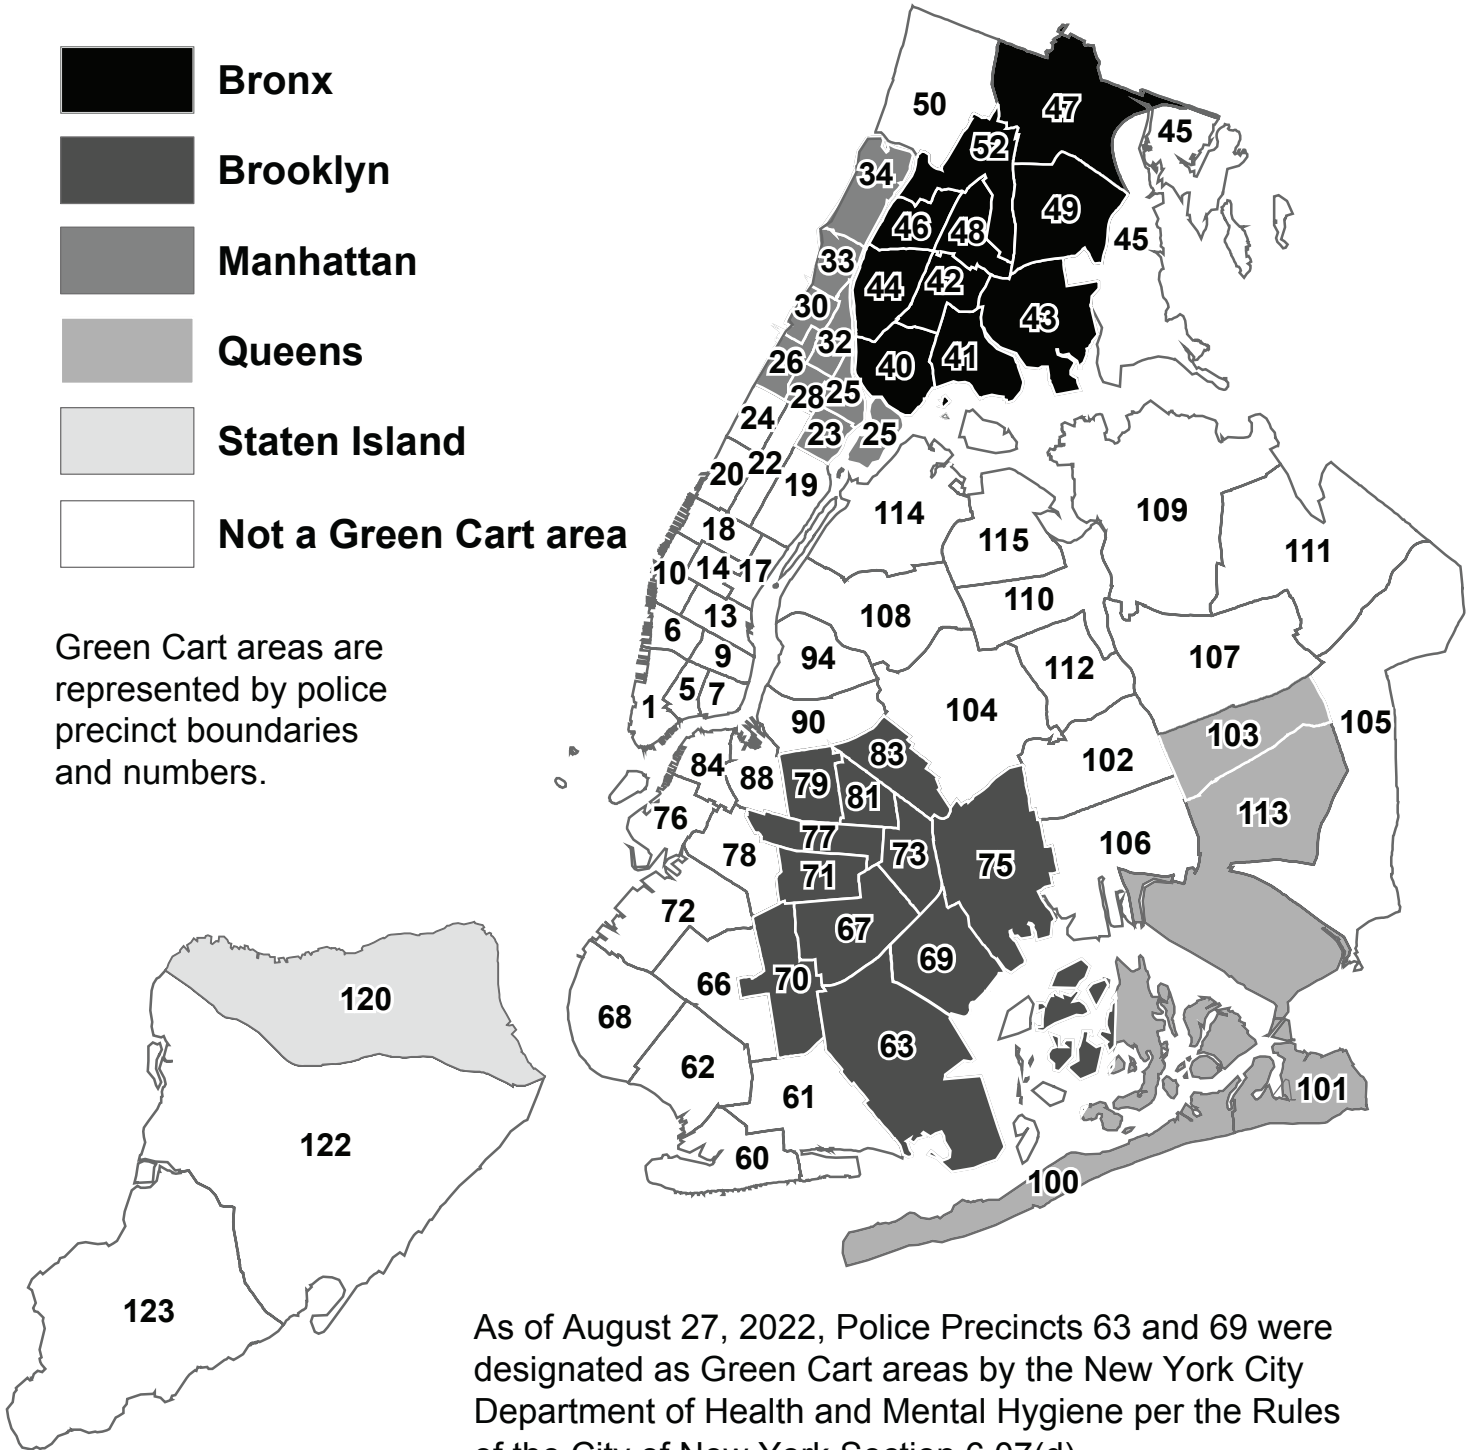

Citywide Green Cart Map

Green Carts are only allowed in these areas.

-  **Bronx**
-  **Brooklyn**
-  **Manhattan**
-  **Queens**
-  **Staten Island**
-  **Not a Green Cart area**

Green Cart areas are represented by police precinct boundaries and numbers.

As of August 27, 2022, Police Precincts 63 and 69 were designated as Green Cart areas by the New York City Department of Health and Mental Hygiene per the Rules of the City of New York Section 6.07(d).