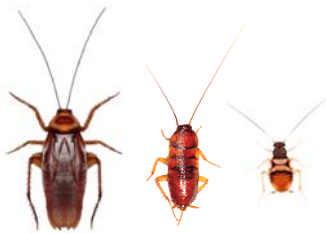

Is it a Bed Bug, Cockroach or Carpet Beetle?

Bed Bugs: Reddish brown, flattened and oval in shape; about 1/5 inch long; short thick antennae; dark protruding eyes and wing-like structures on either side of the head; Immature bed bugs are similar to adult, about the size of a poppy seed and yellowish-white in color.

Cockroaches: dark brown to reddish mahogany, flattened, oval in shape; 1 1/5 - 2 inches long; long thin antennae; large eyes and membranous wings; abdomen with tail-like structures; Immature cockroaches are similar to adults, smaller in size and without wings

Carpet Beetles: Round, solid brown to blackish, or have irregular pattern of white, brown and orange scales; about 1/5 inch long; short club-shaped antennae; inconspicuous eyes, and a hard outer shell covering their membranous wings. Immature beetles are about the same length as adults and are covered with dense tufts of hair.