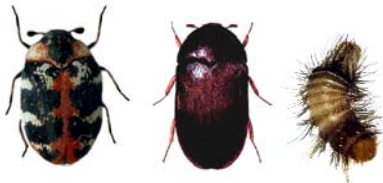

Is it a Bed Bug, Cockroach or Carpet Beetle?

Bed Bugs: Reddish brown, flattened and oval in shape; about 1/5 inch long; short thick antennae; dark protruding eyes and wing-like structures on either side of the head; Immature bed bugs are similar to adult, about the size of a poppy seed and yellowish-white in color.

Cockroaches: dark brown to reddish mahogany, flattened, oval in shape; 1 1/5 - 2 inches long; long thin antennae; large eyes and membranous wings; abdomen with tail-like structures; Immature cockroaches are similar to adults, smaller in size and without wings

Carpet Beetles: Round, solid brown to blackish, or have irregular pattern of white, brown and orange scales; about 1/5 inch long; short club-shaped antennae; inconspicuous eyes, and a hard outer shell covering their membranous wings. Immature beetles are about the same length as adults and are covered with dense tufts of hair.