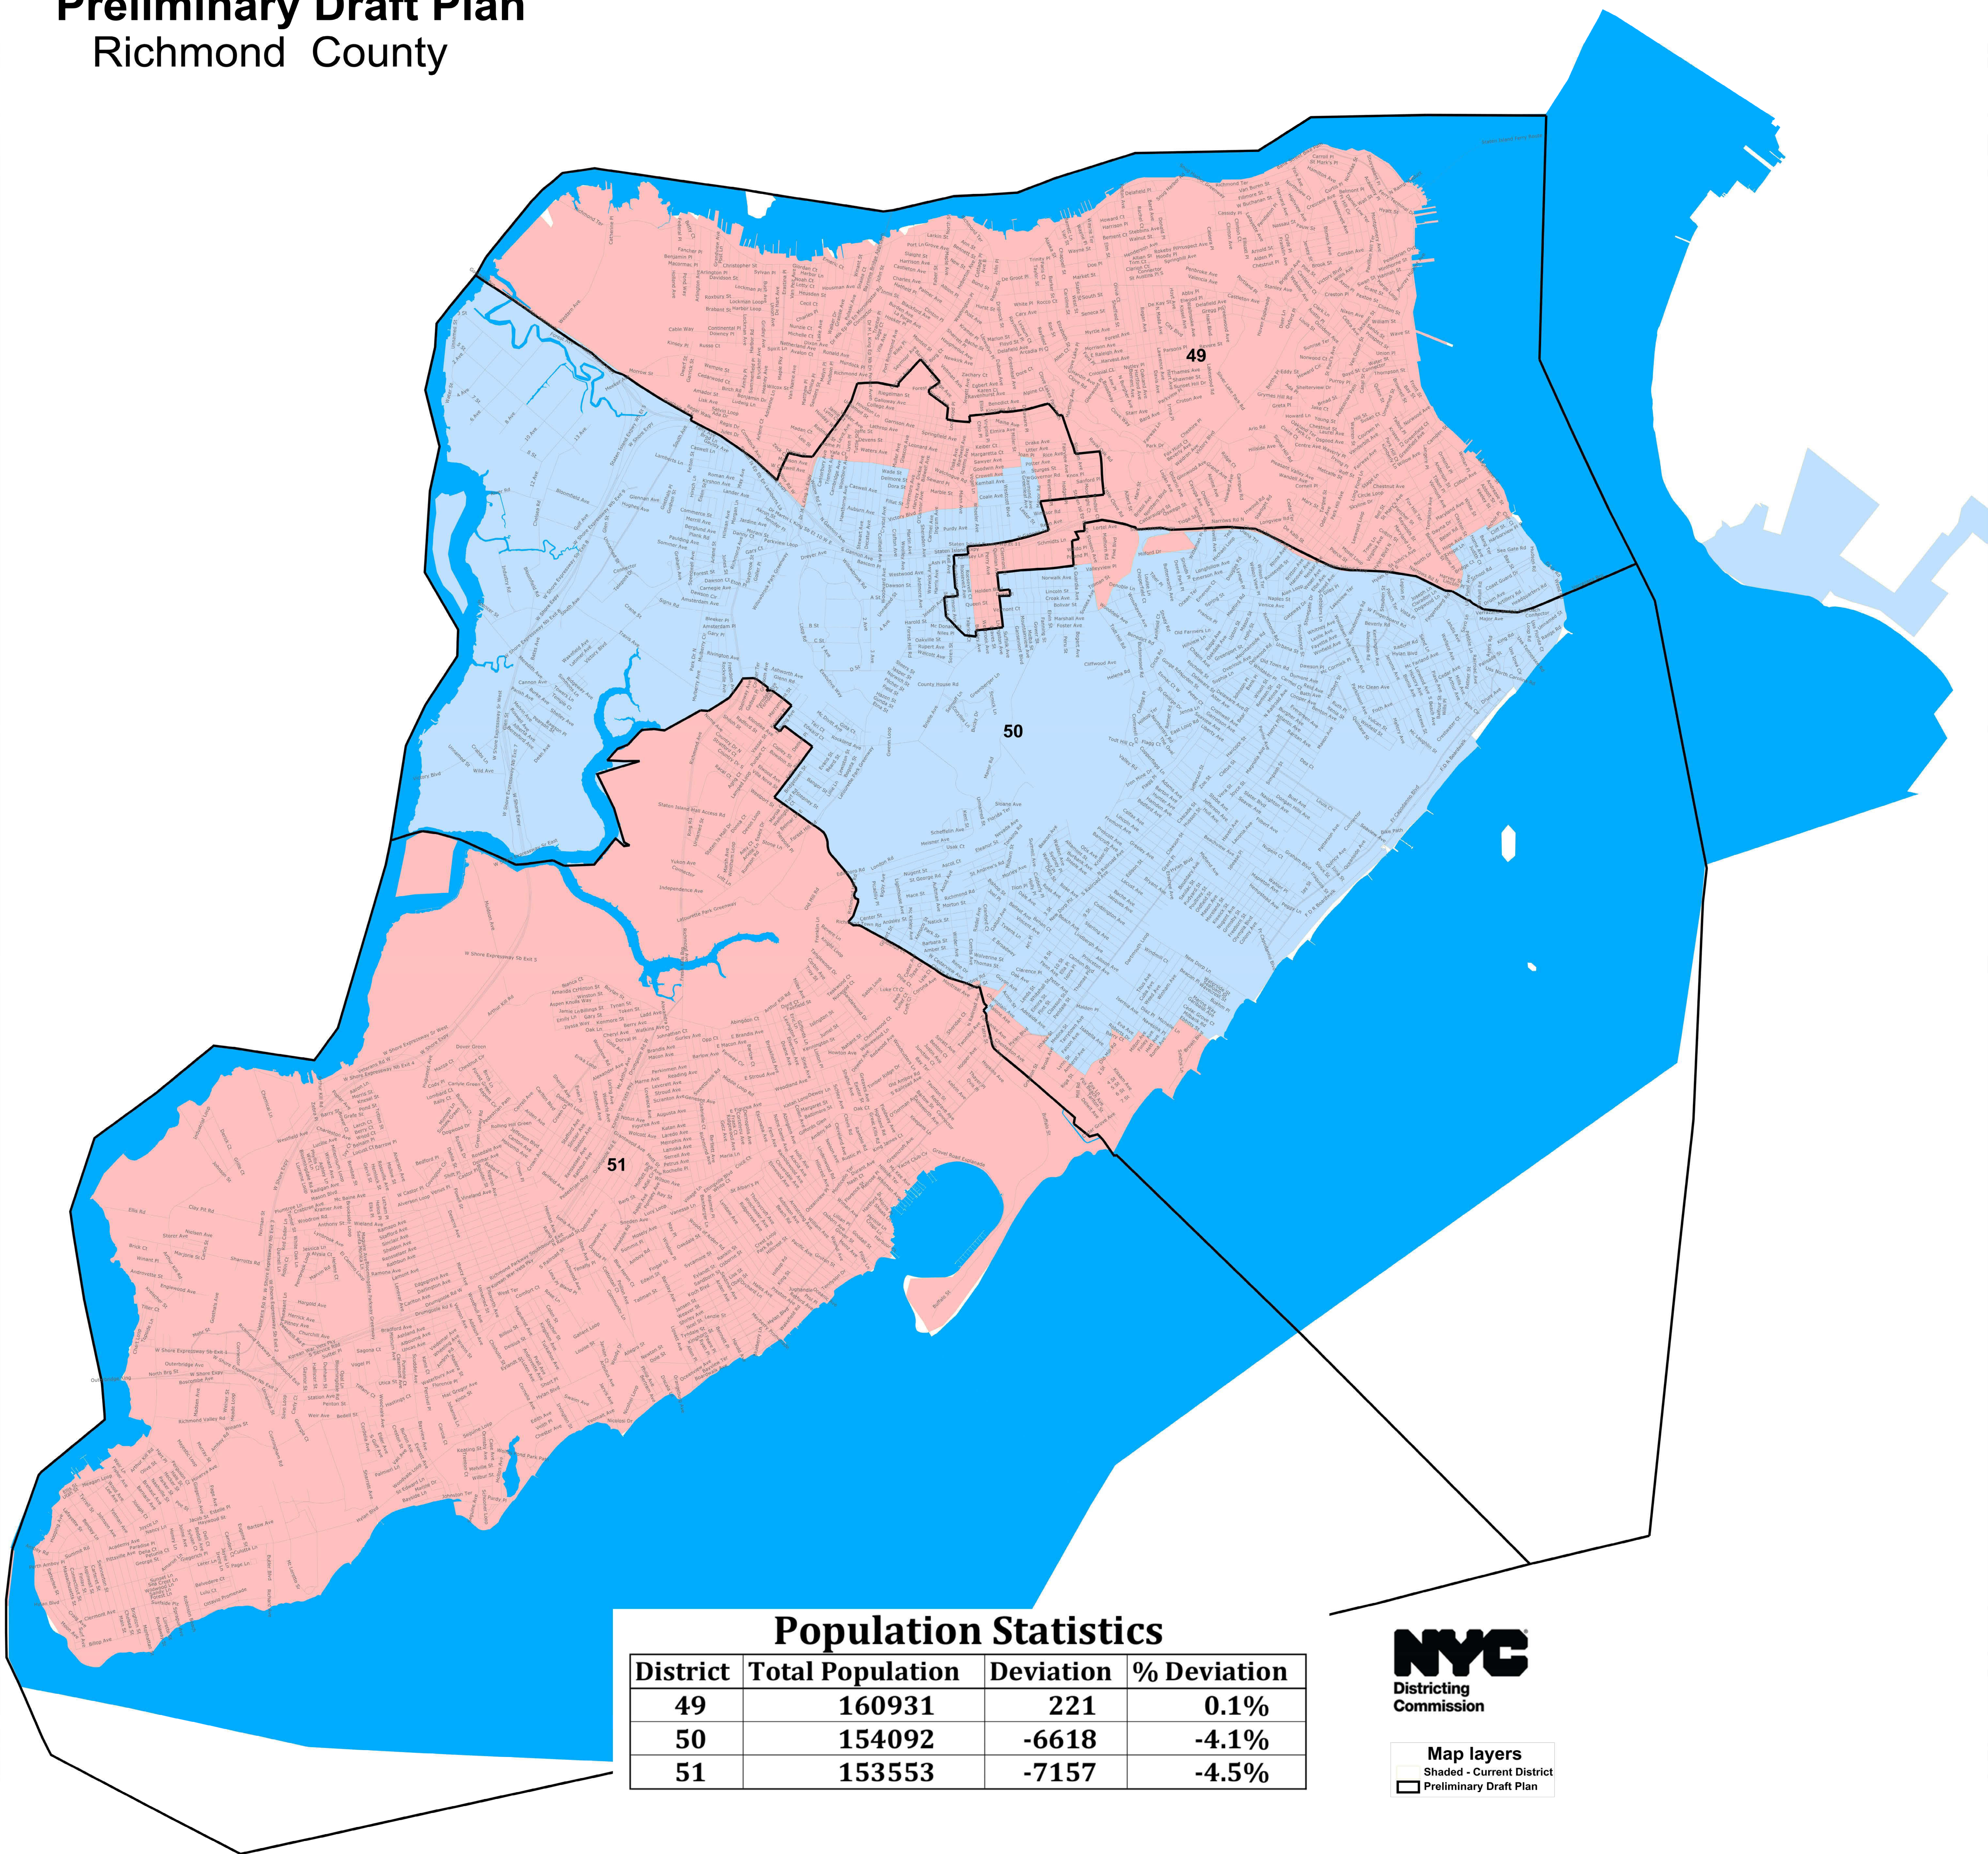

NYC Council Districts Preliminary Draft Plan Richmond County

Population Statistics

District	Total Population	Deviation	% Deviation
49	160931	221	0.1%
50	154092	-6618	-4.1%
51	153553	-7157	-4.5%

Map layers
 Shaded - Current District
 Preliminary Draft Plan