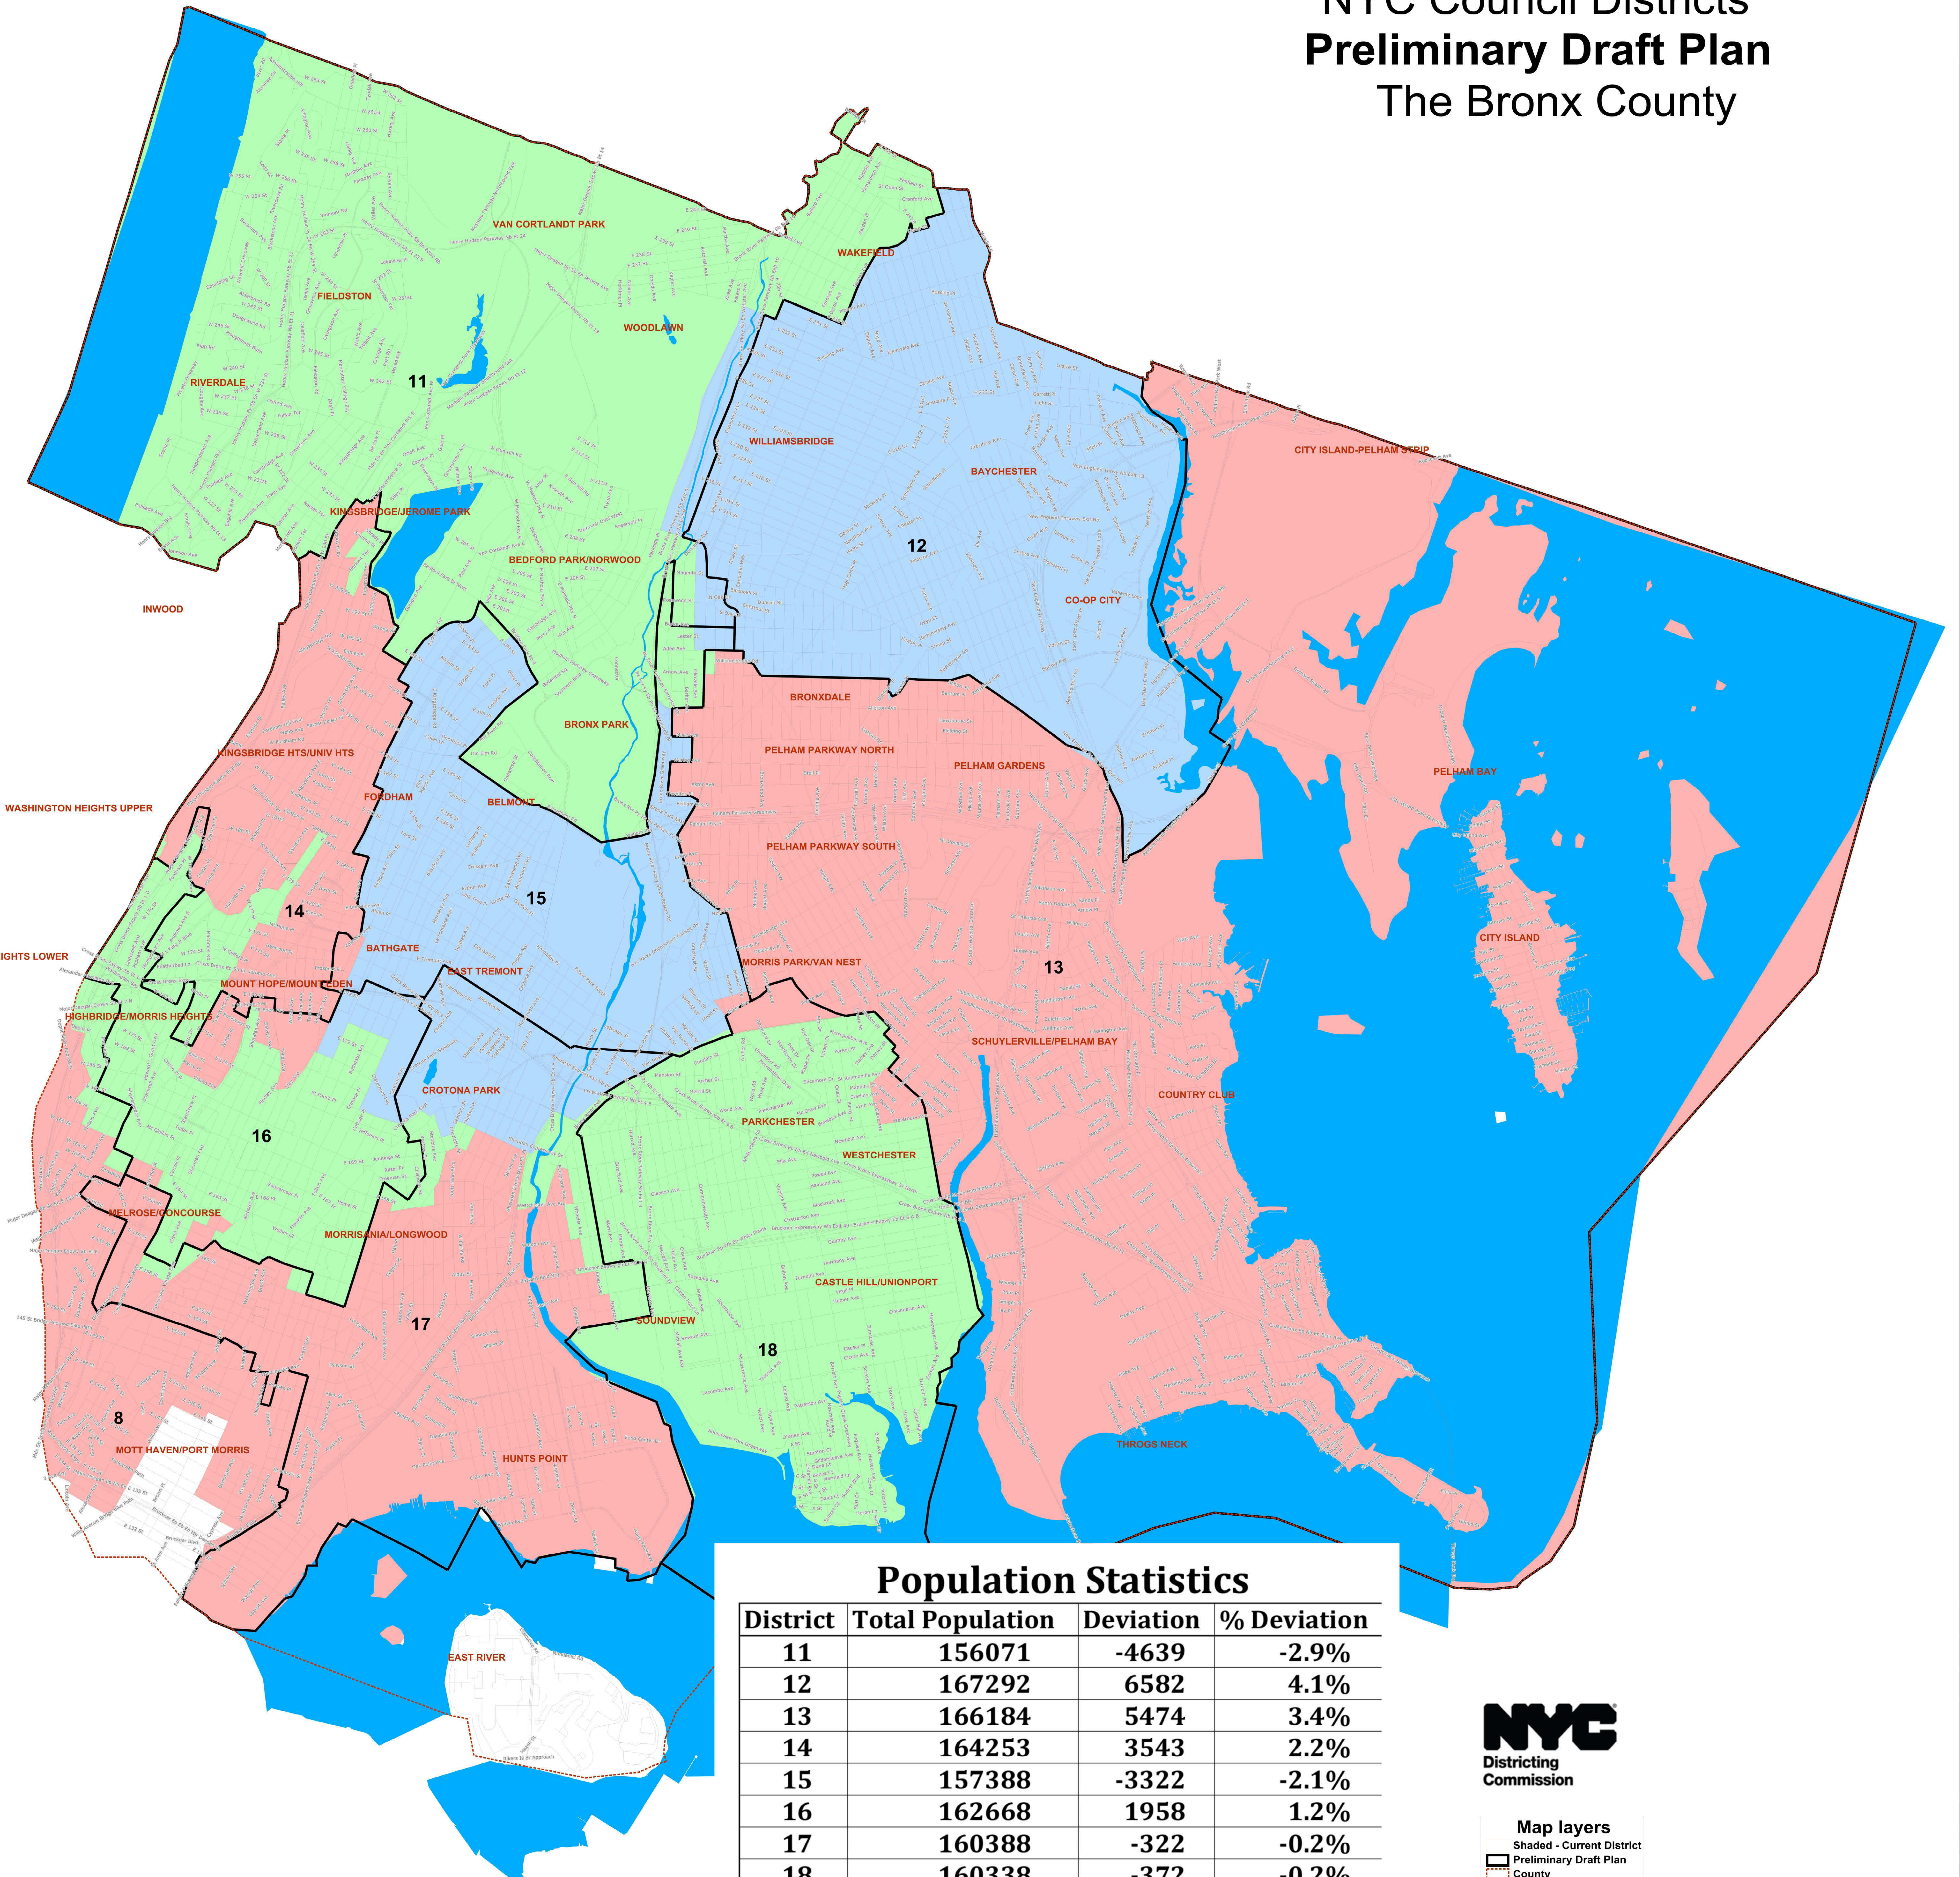

NYC Council Districts Preliminary Draft Plan The Bronx County

Population Statistics			
District	Total Population	Deviation	% Deviation
11	156071	-4639	-2.9%
12	167292	6582	4.1%
13	166184	5474	3.4%
14	164253	3543	2.2%
15	157388	-3322	-2.1%
16	162668	1958	1.2%
17	160388	-322	-0.2%
18	160338	-372	-0.2%

Map layers
 Shaded - Current District
 Preliminary Draft Plan
 County