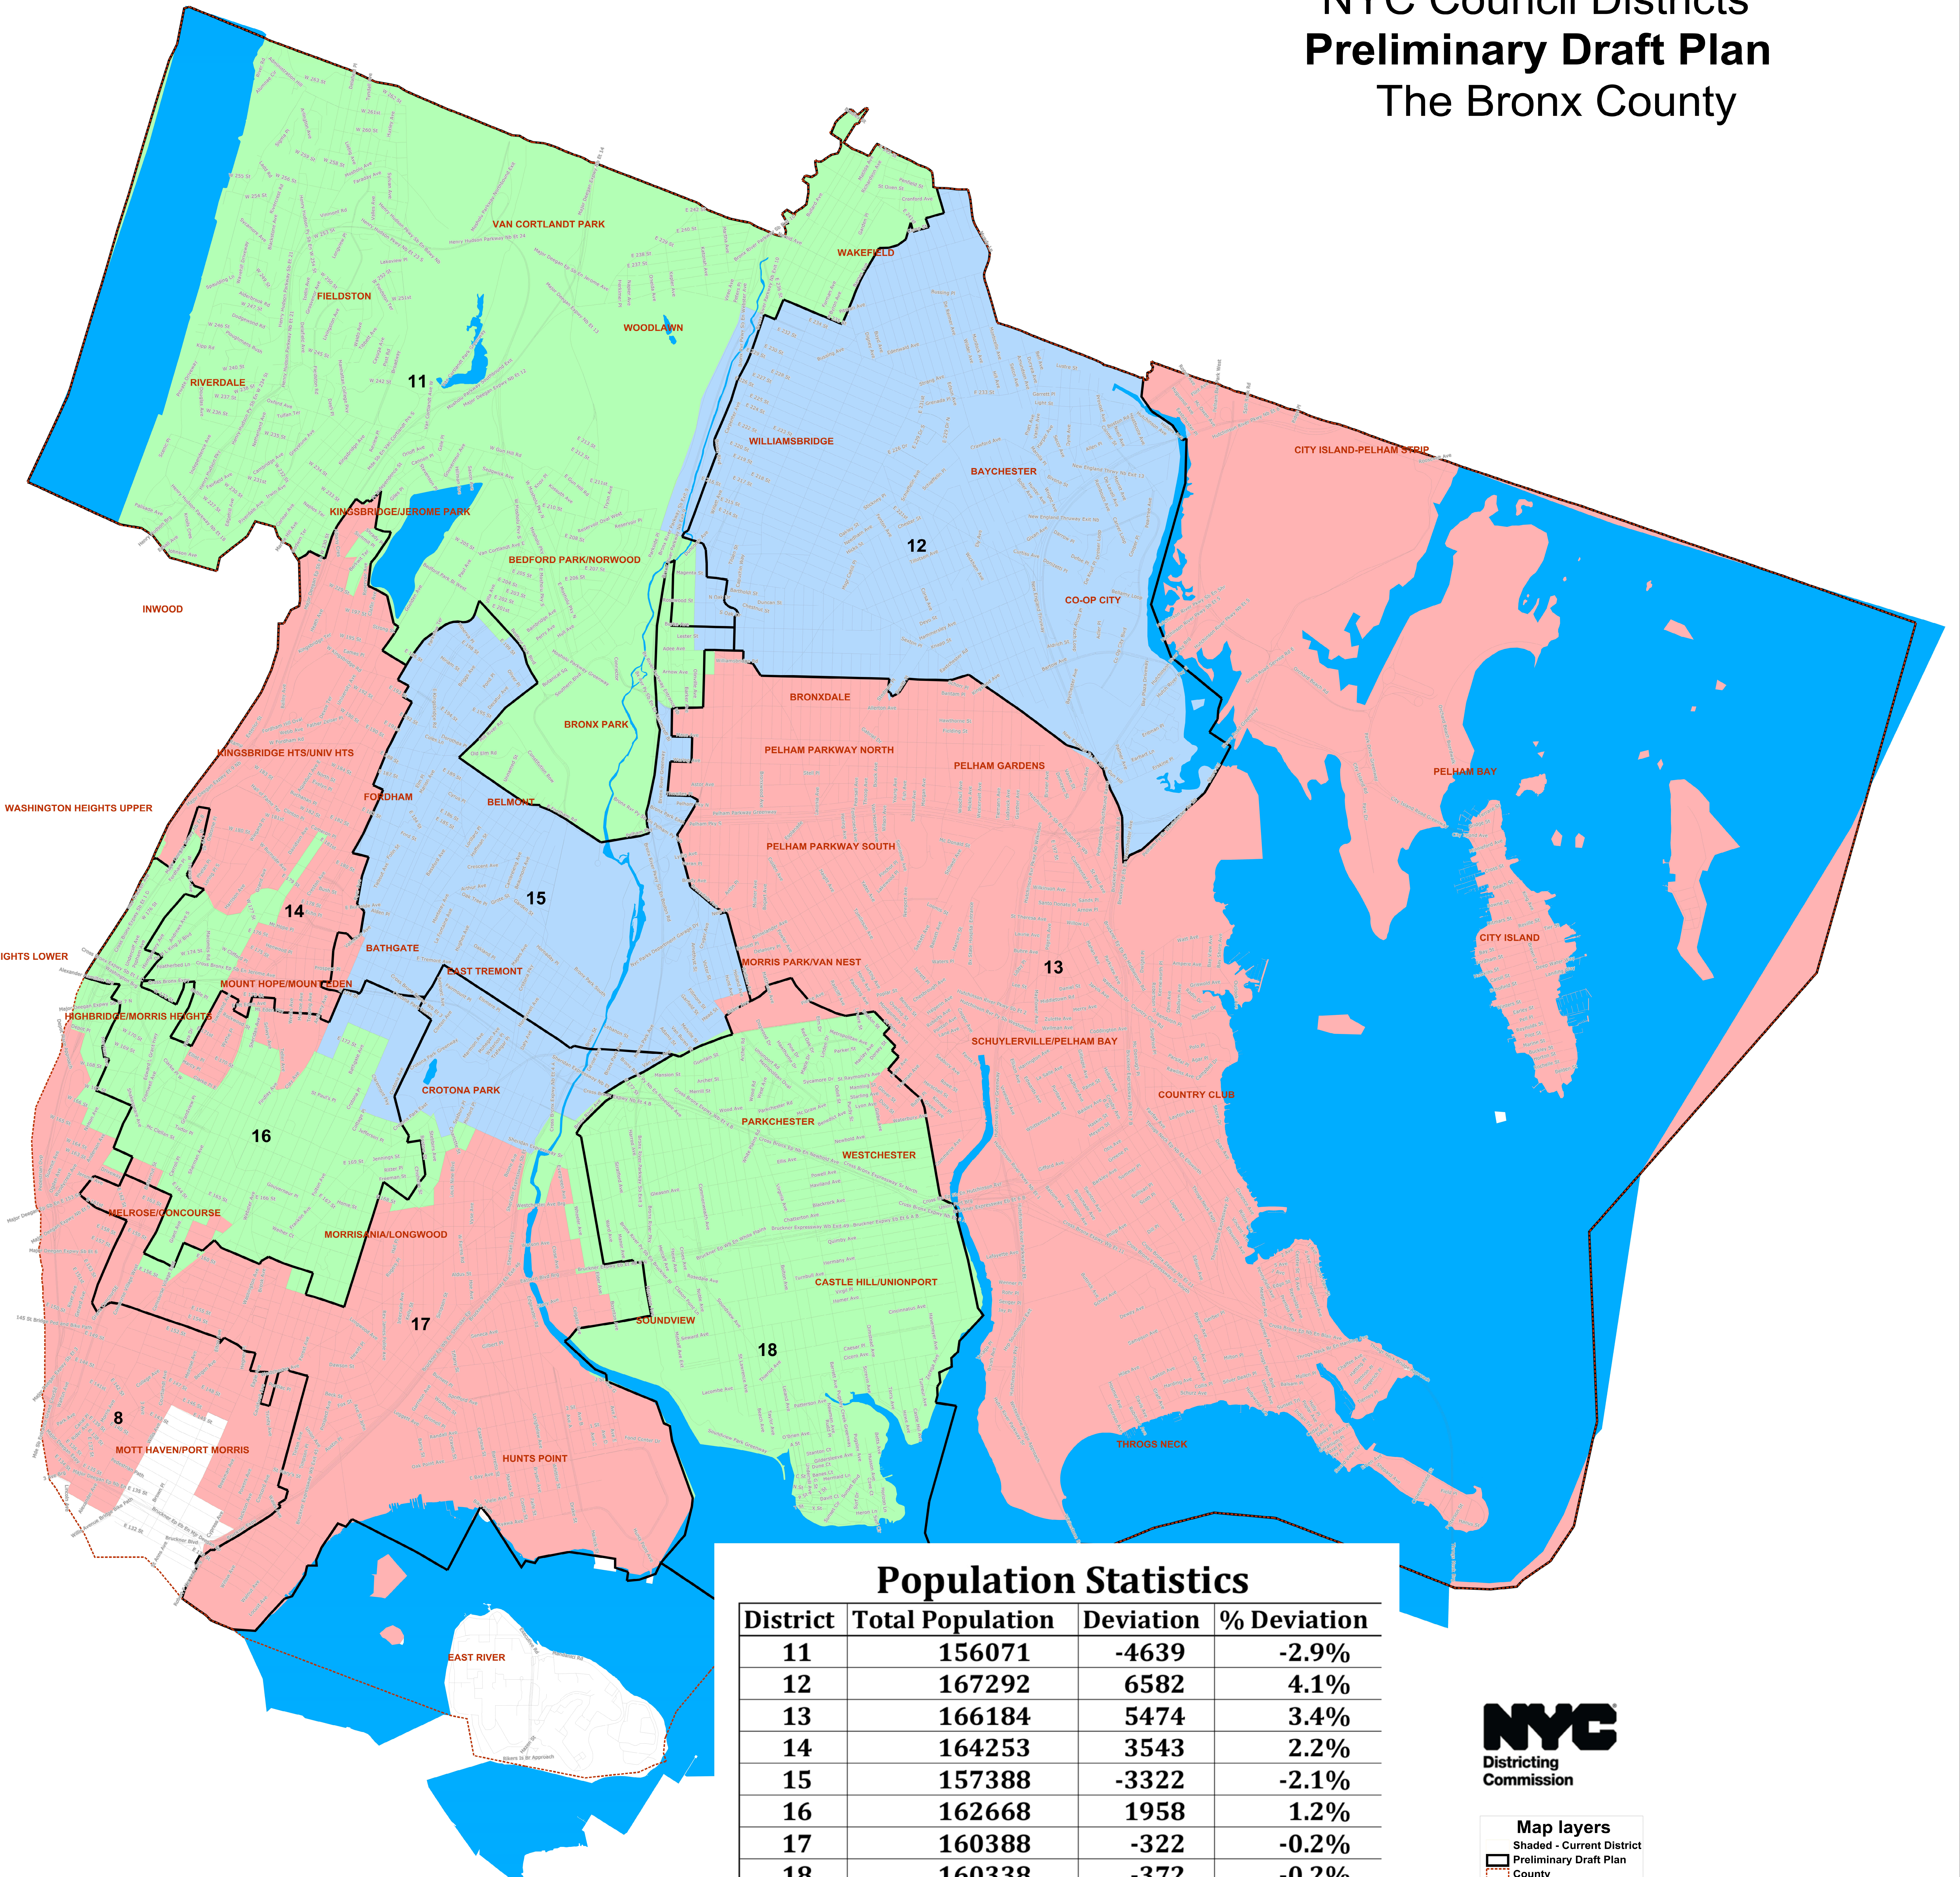

# NYC Council Districts Preliminary Draft Plan The Bronx County

**Map layers**  
 Shaded - Current District  
 Preliminary Draft Plan  
 County