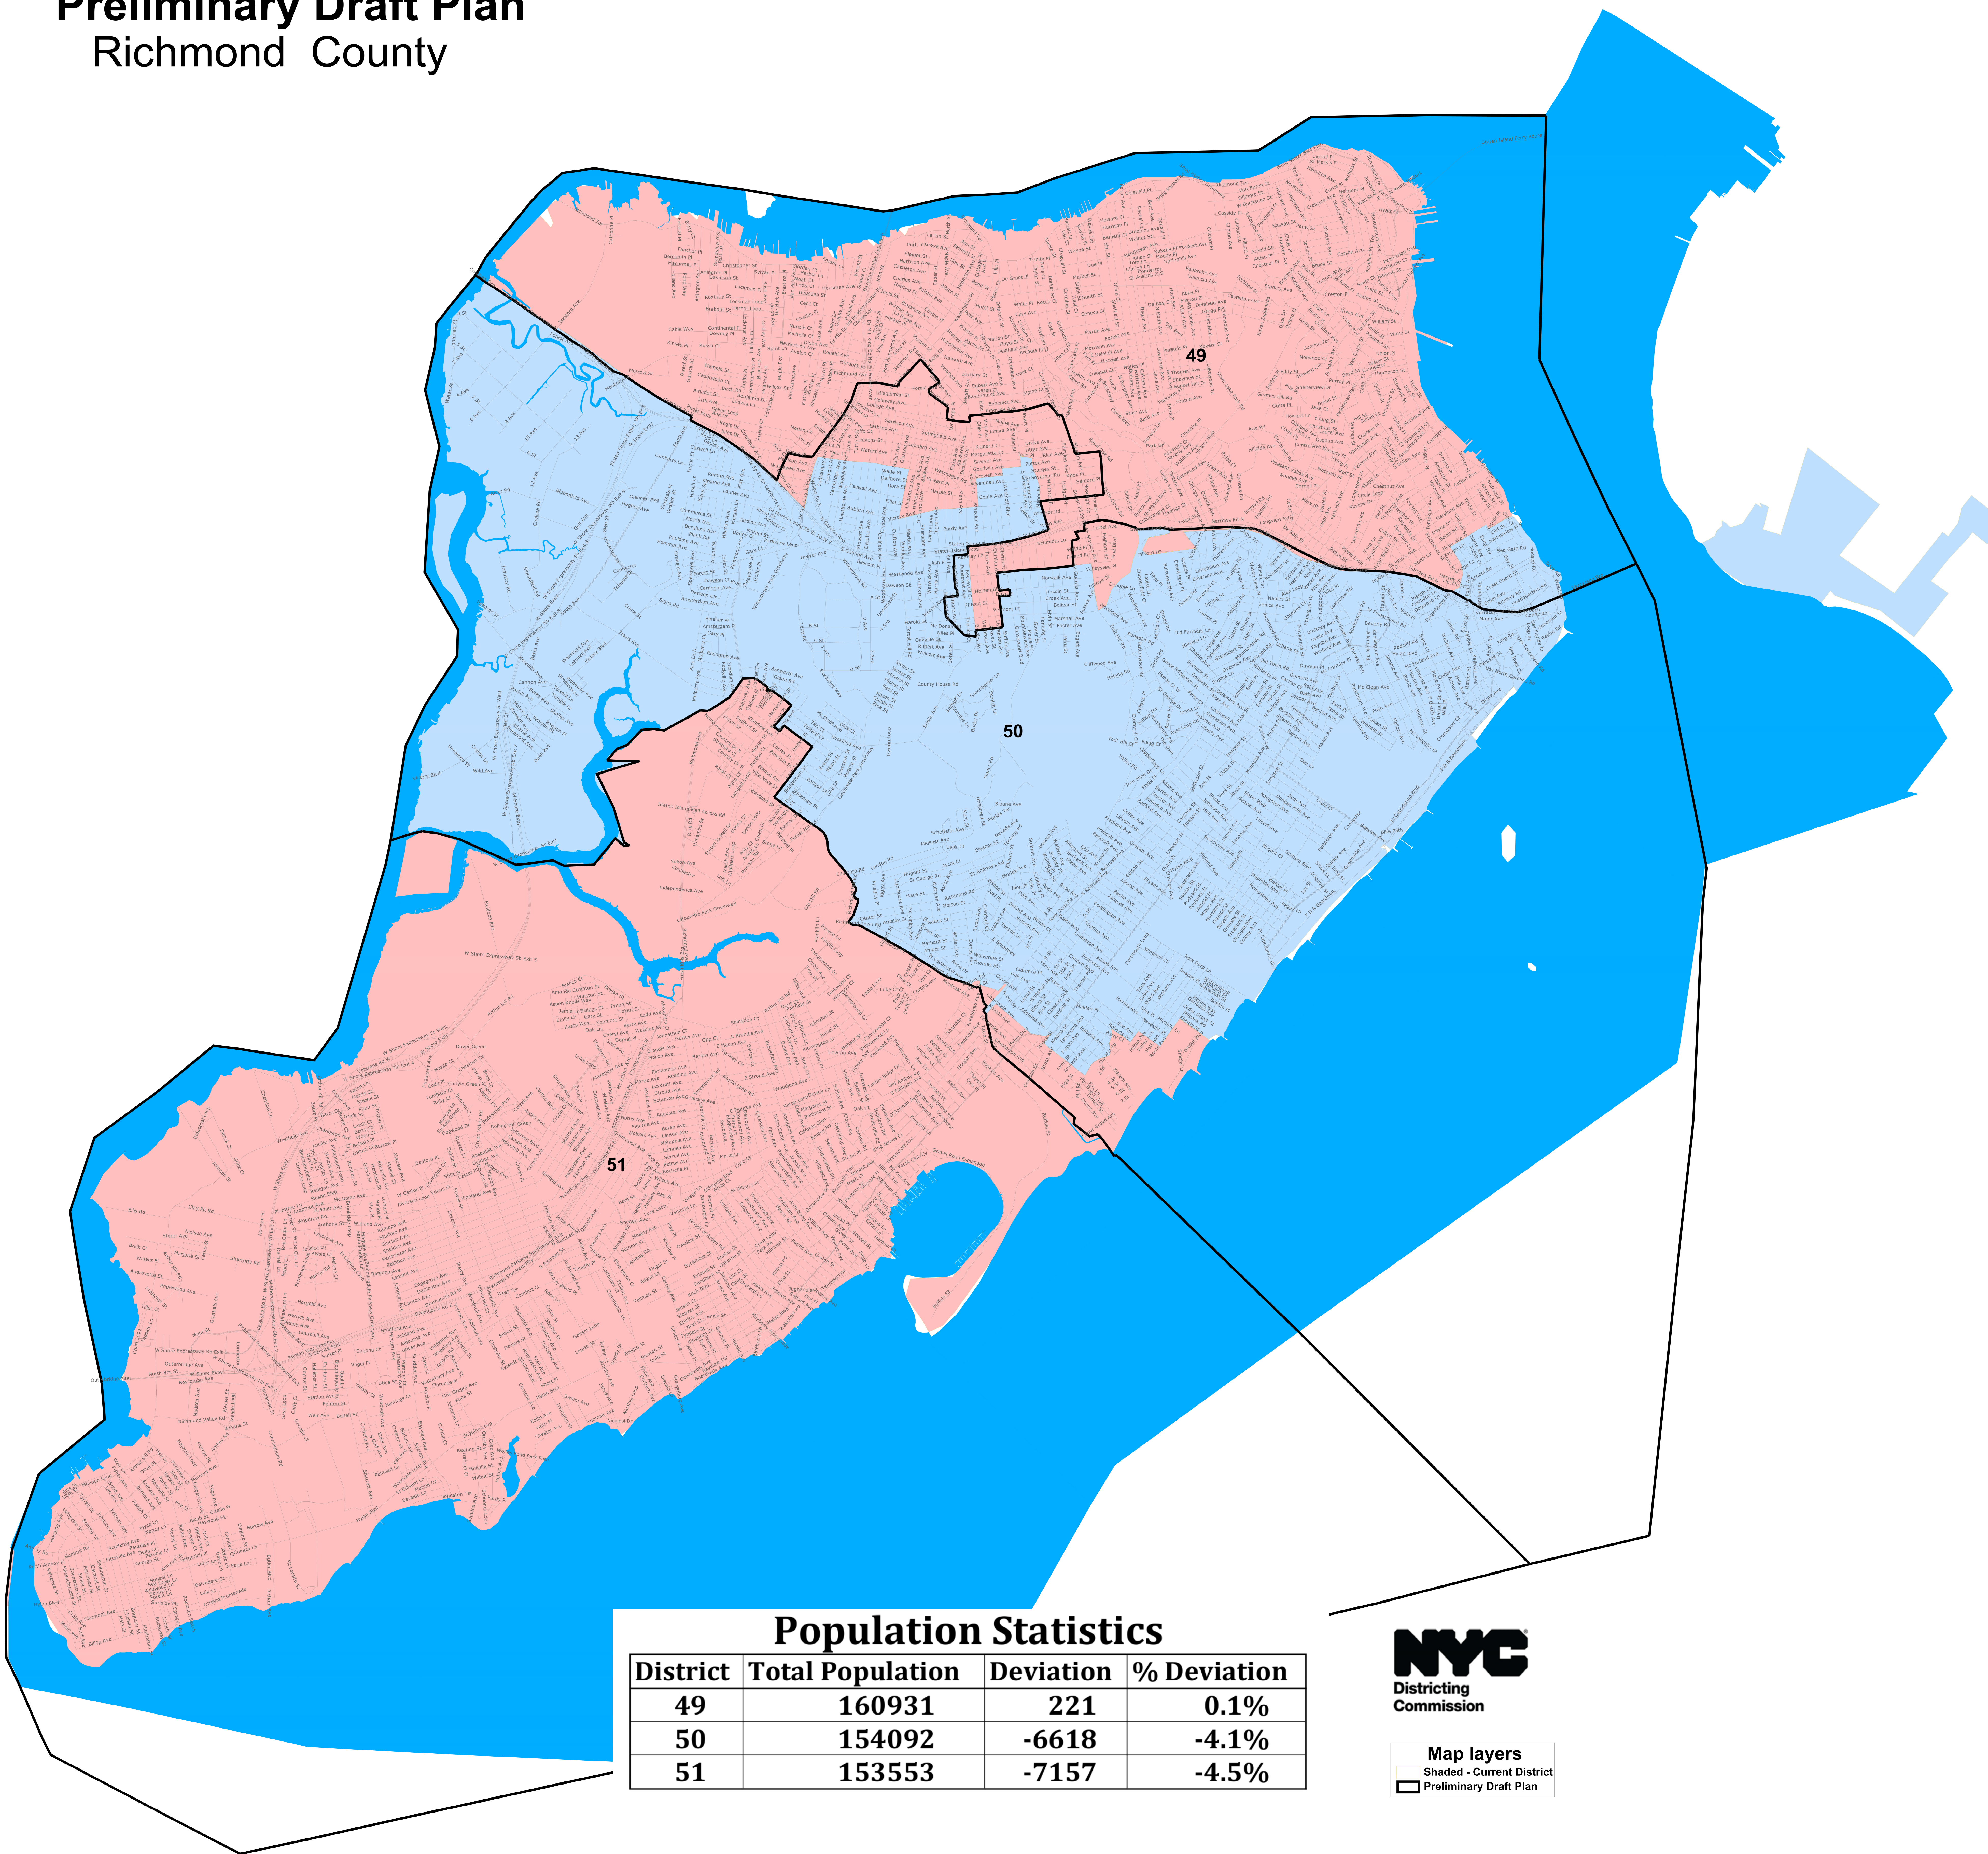

NYC Council Districts Preliminary Draft Plan Richmond County

Population Statistics

District	Total Population	Deviation	% Deviation
49	160931	221	0.1%
50	154092	-6618	-4.1%
51	153553	-7157	-4.5%

Map layers
 Shaded - Current District
 Preliminary Draft Plan