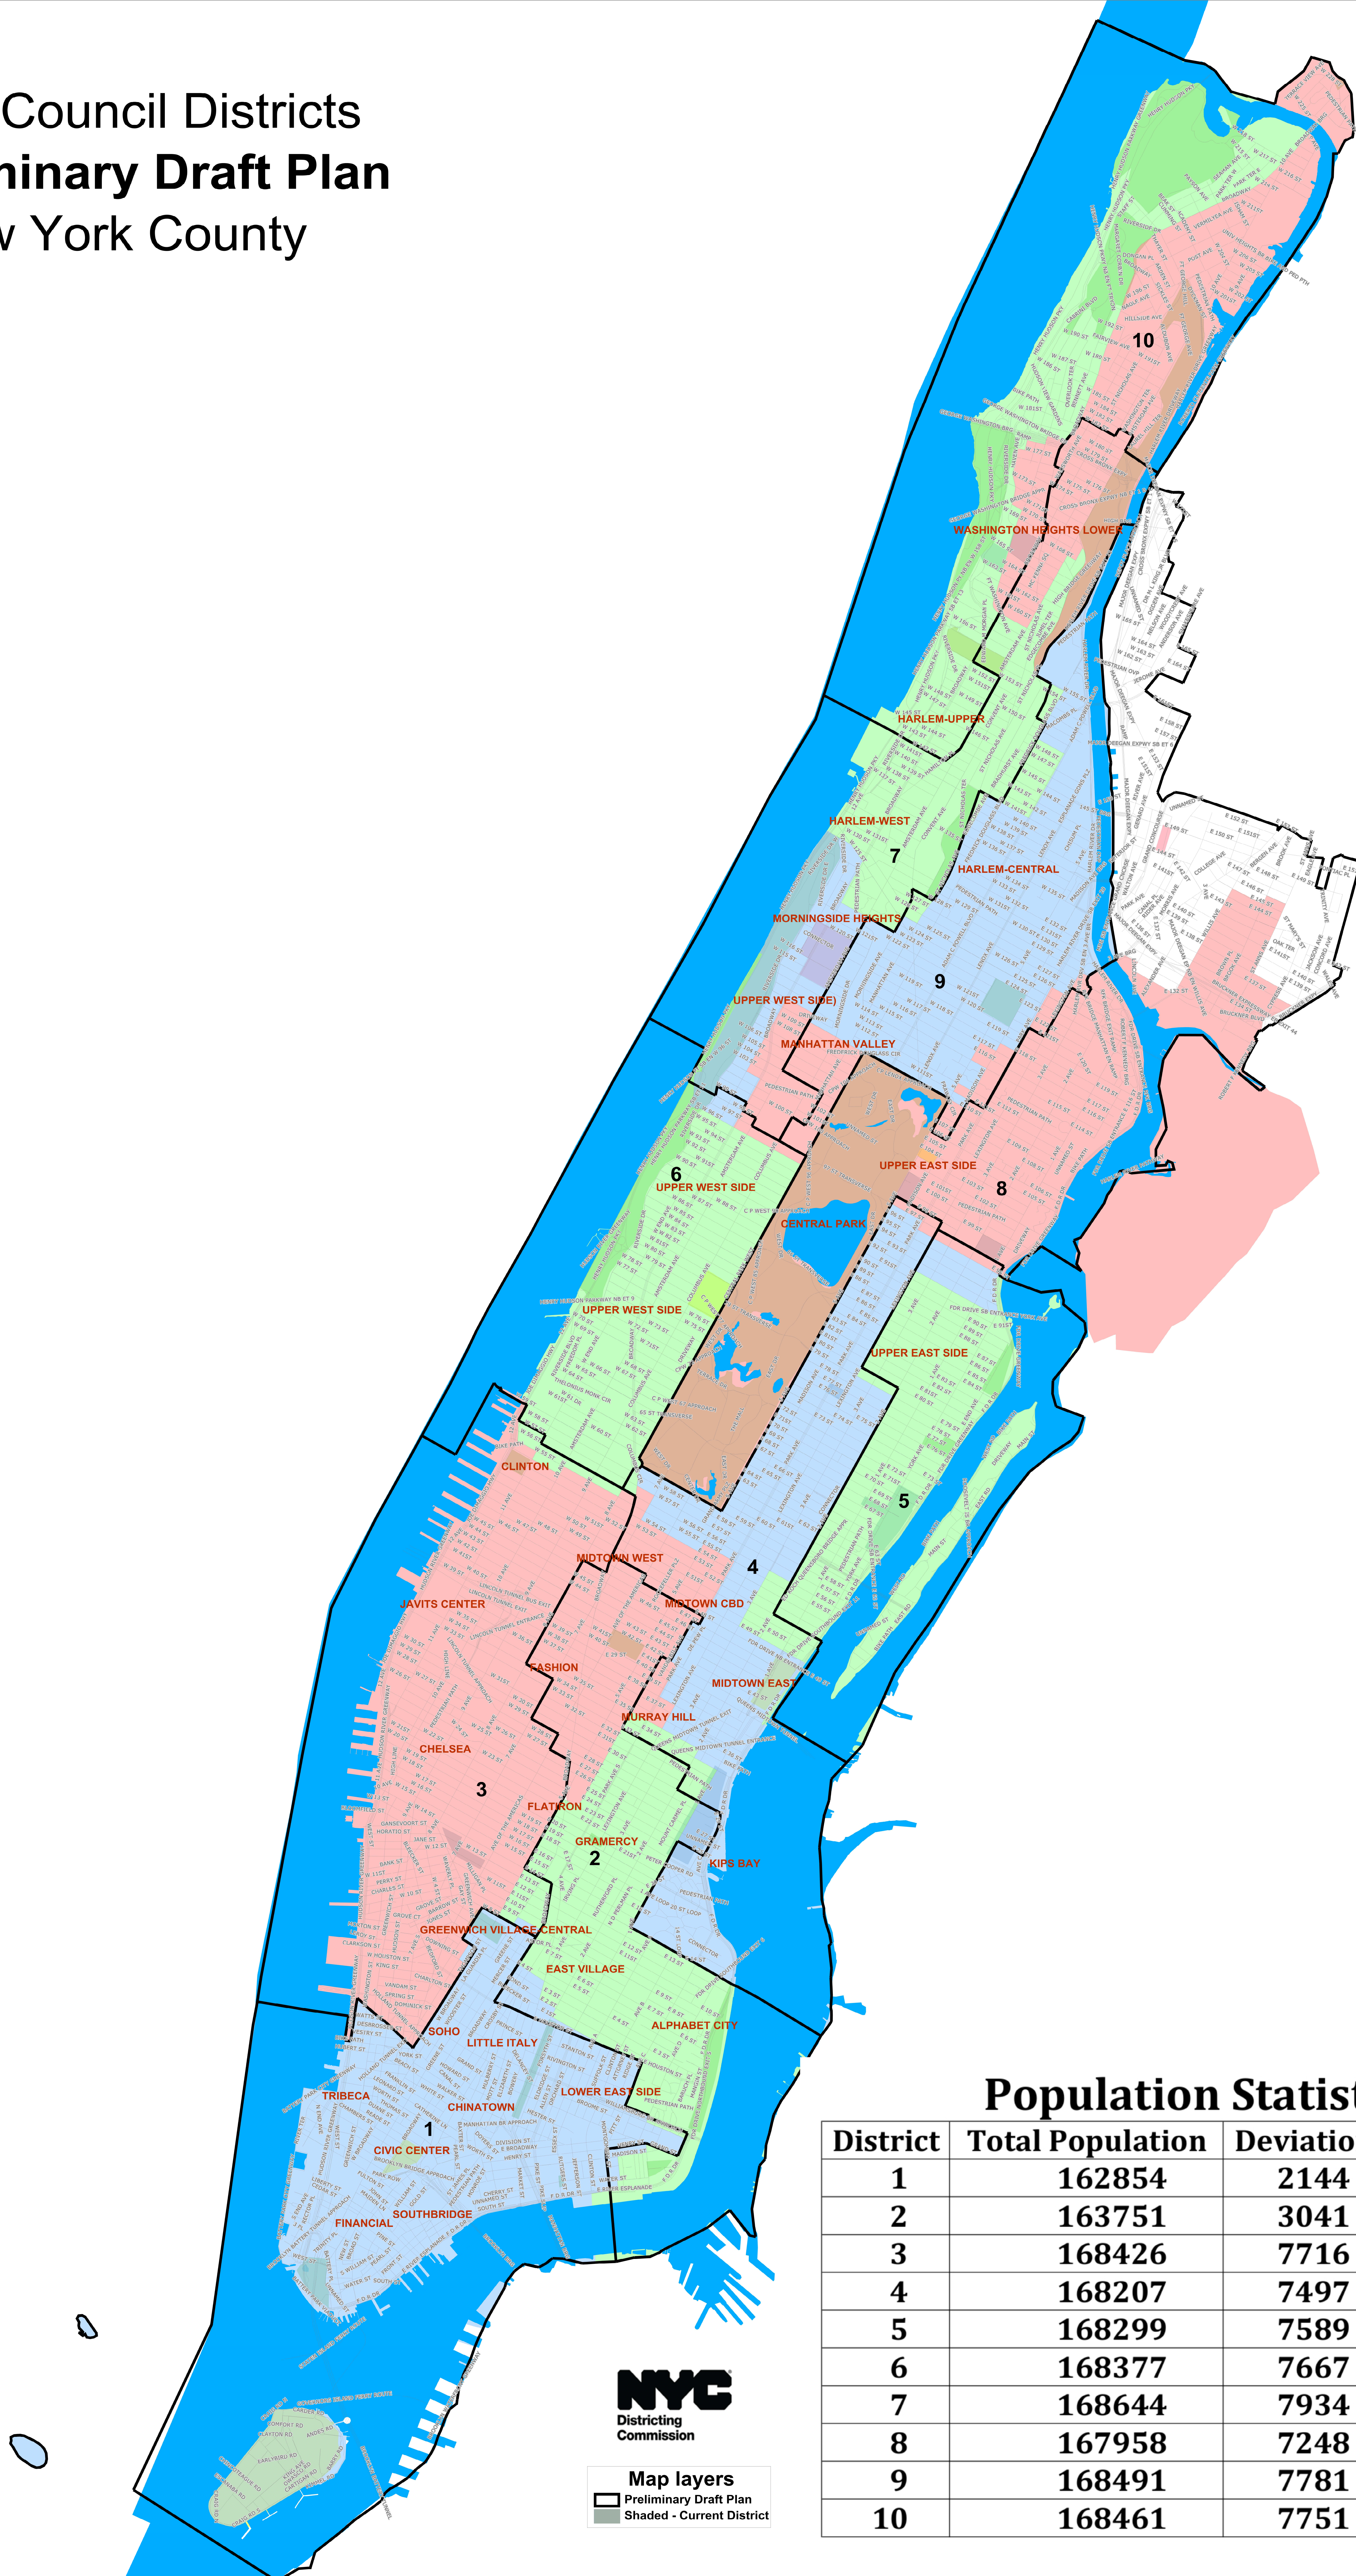

NYC Council Districts Preliminary Draft Plan New York County

Population Statistics

District	Total Population	Deviation	% Deviation
1	162854	2144	1.3%
2	163751	3041	1.9%
3	168426	7716	4.8%
4	168207	7497	4.7%
5	168299	7589	4.7%
6	168377	7667	4.8%
7	168644	7934	4.9%
8	167958	7248	4.5%
9	168491	7781	4.8%
10	168461	7751	4.8%