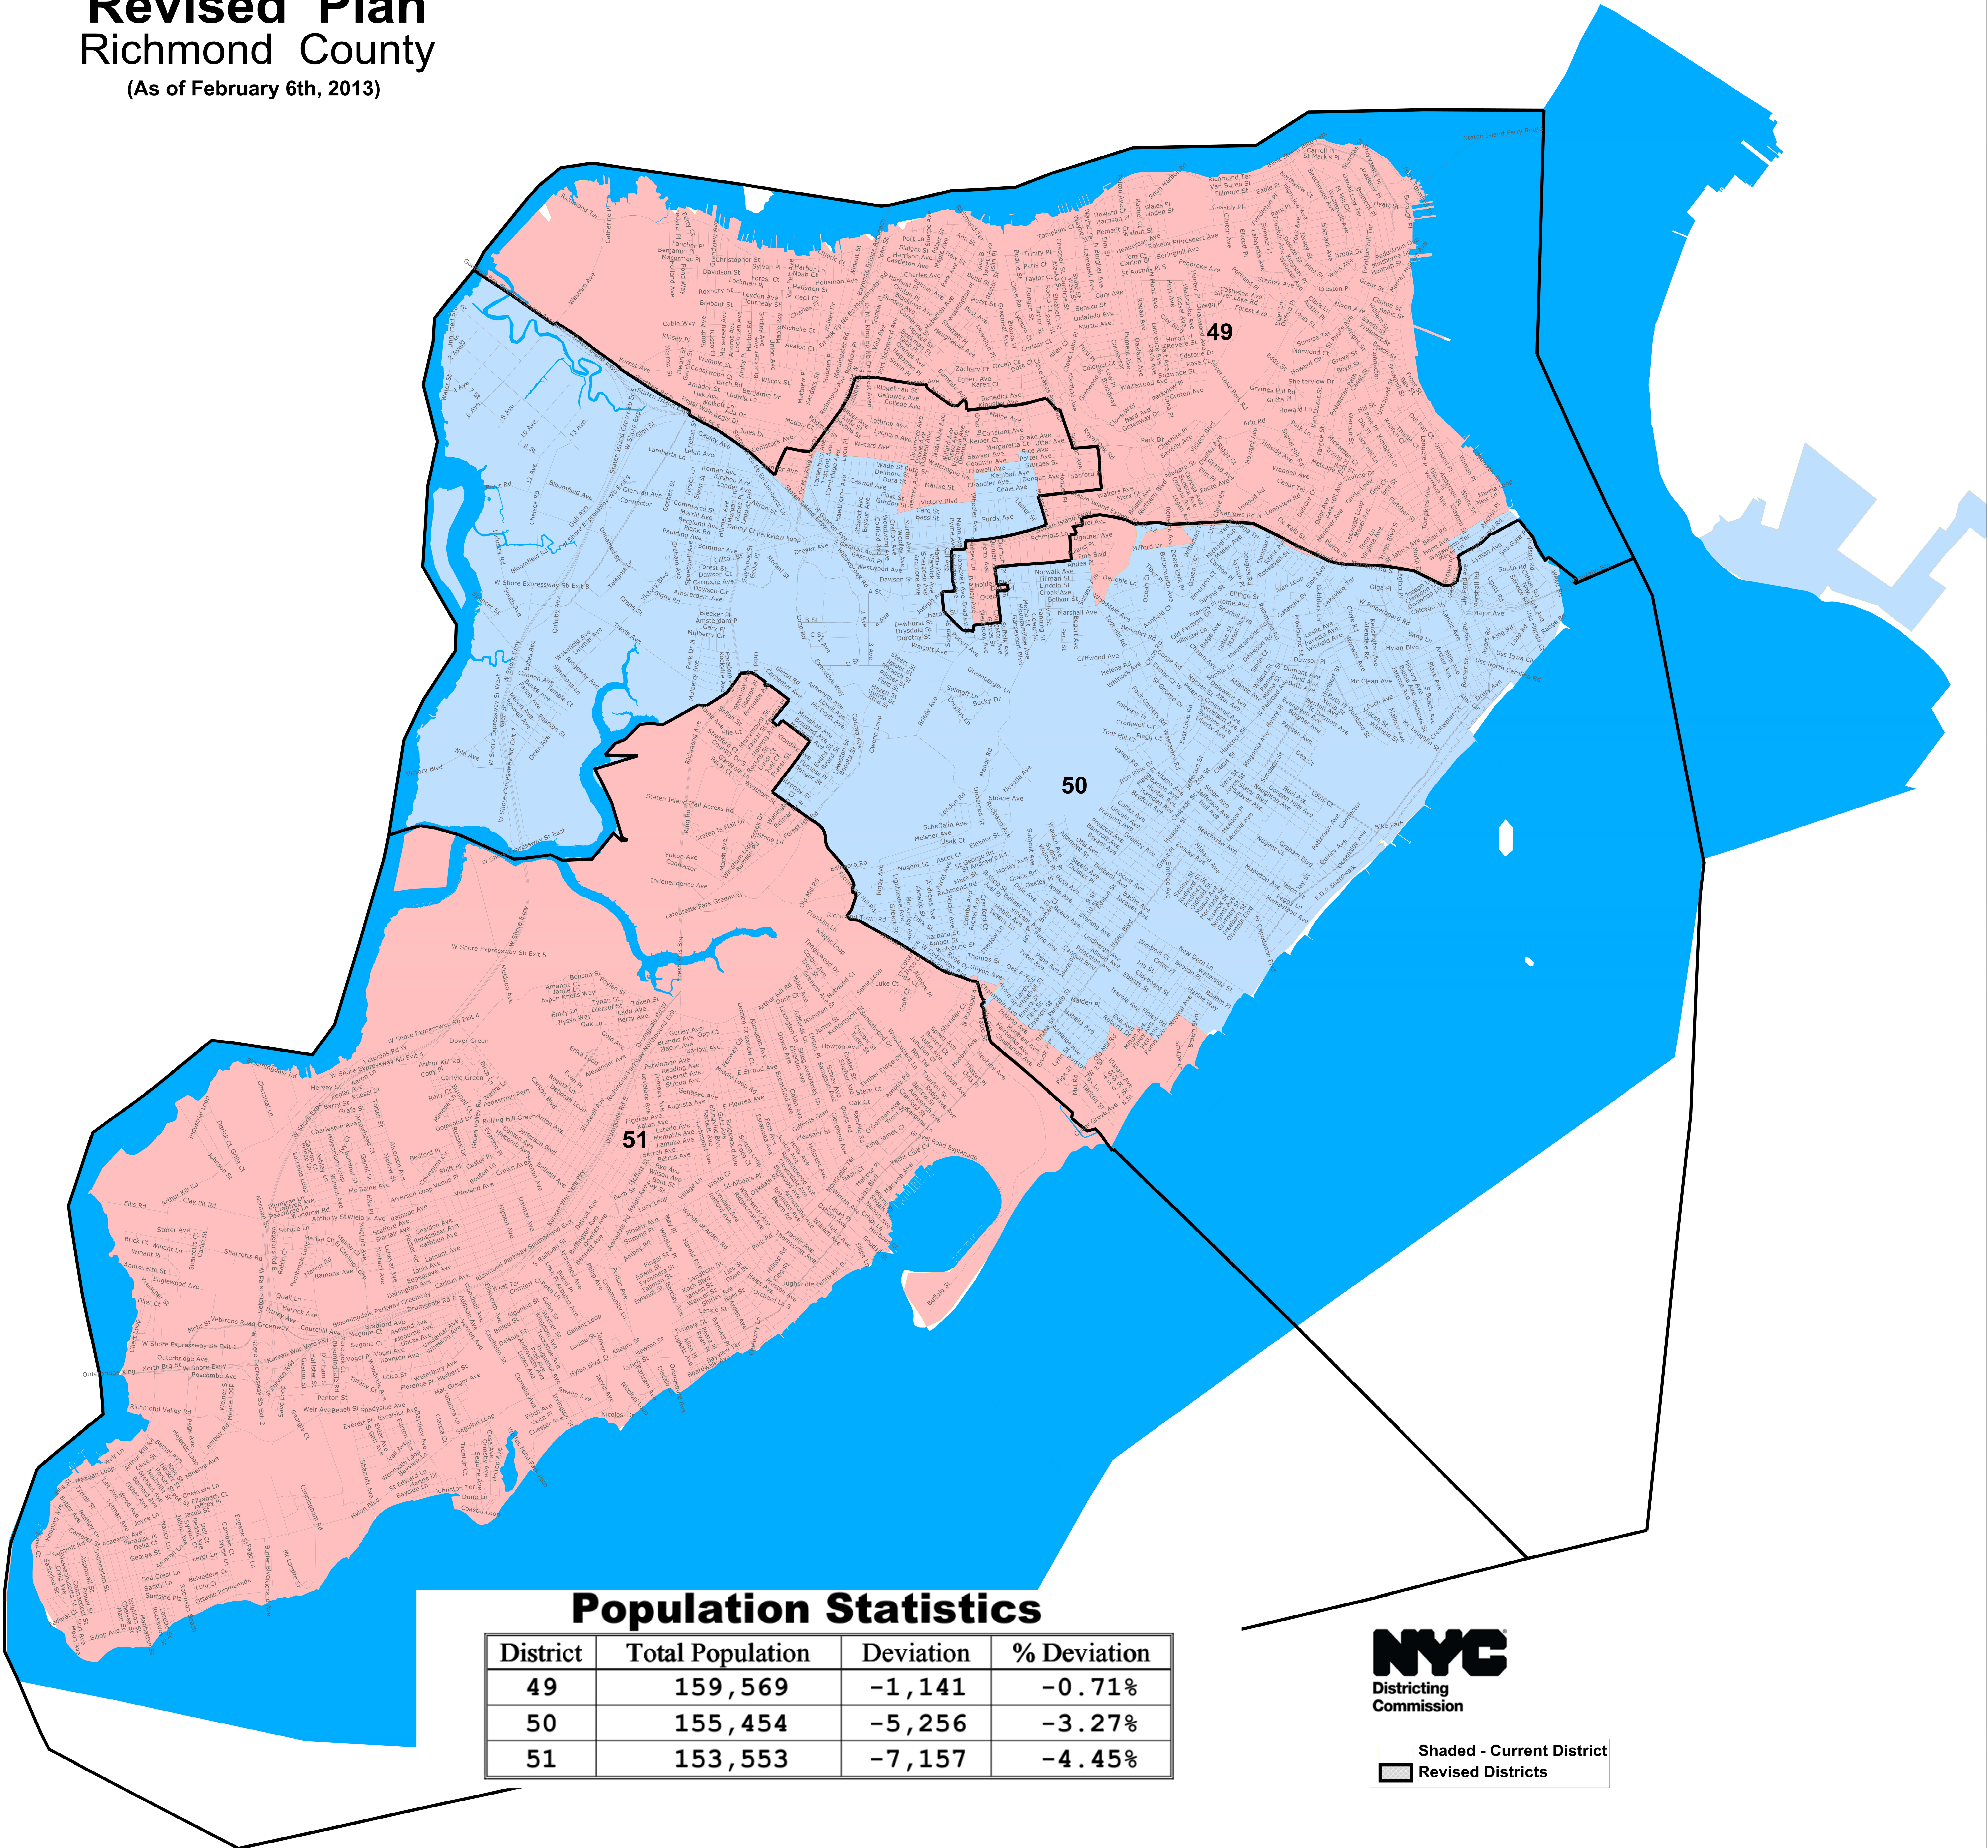

# NYC Council Districts

## Revised Plan

### Richmond County

(As of February 6th, 2013)

### Population Statistics

District	Total Population	Deviation	% Deviation
49	159,569	-1,141	-0.71%
50	155,454	-5,256	-3.27%
51	153,553	-7,157	-4.45%

Shaded - Current District  
 Revised Districts