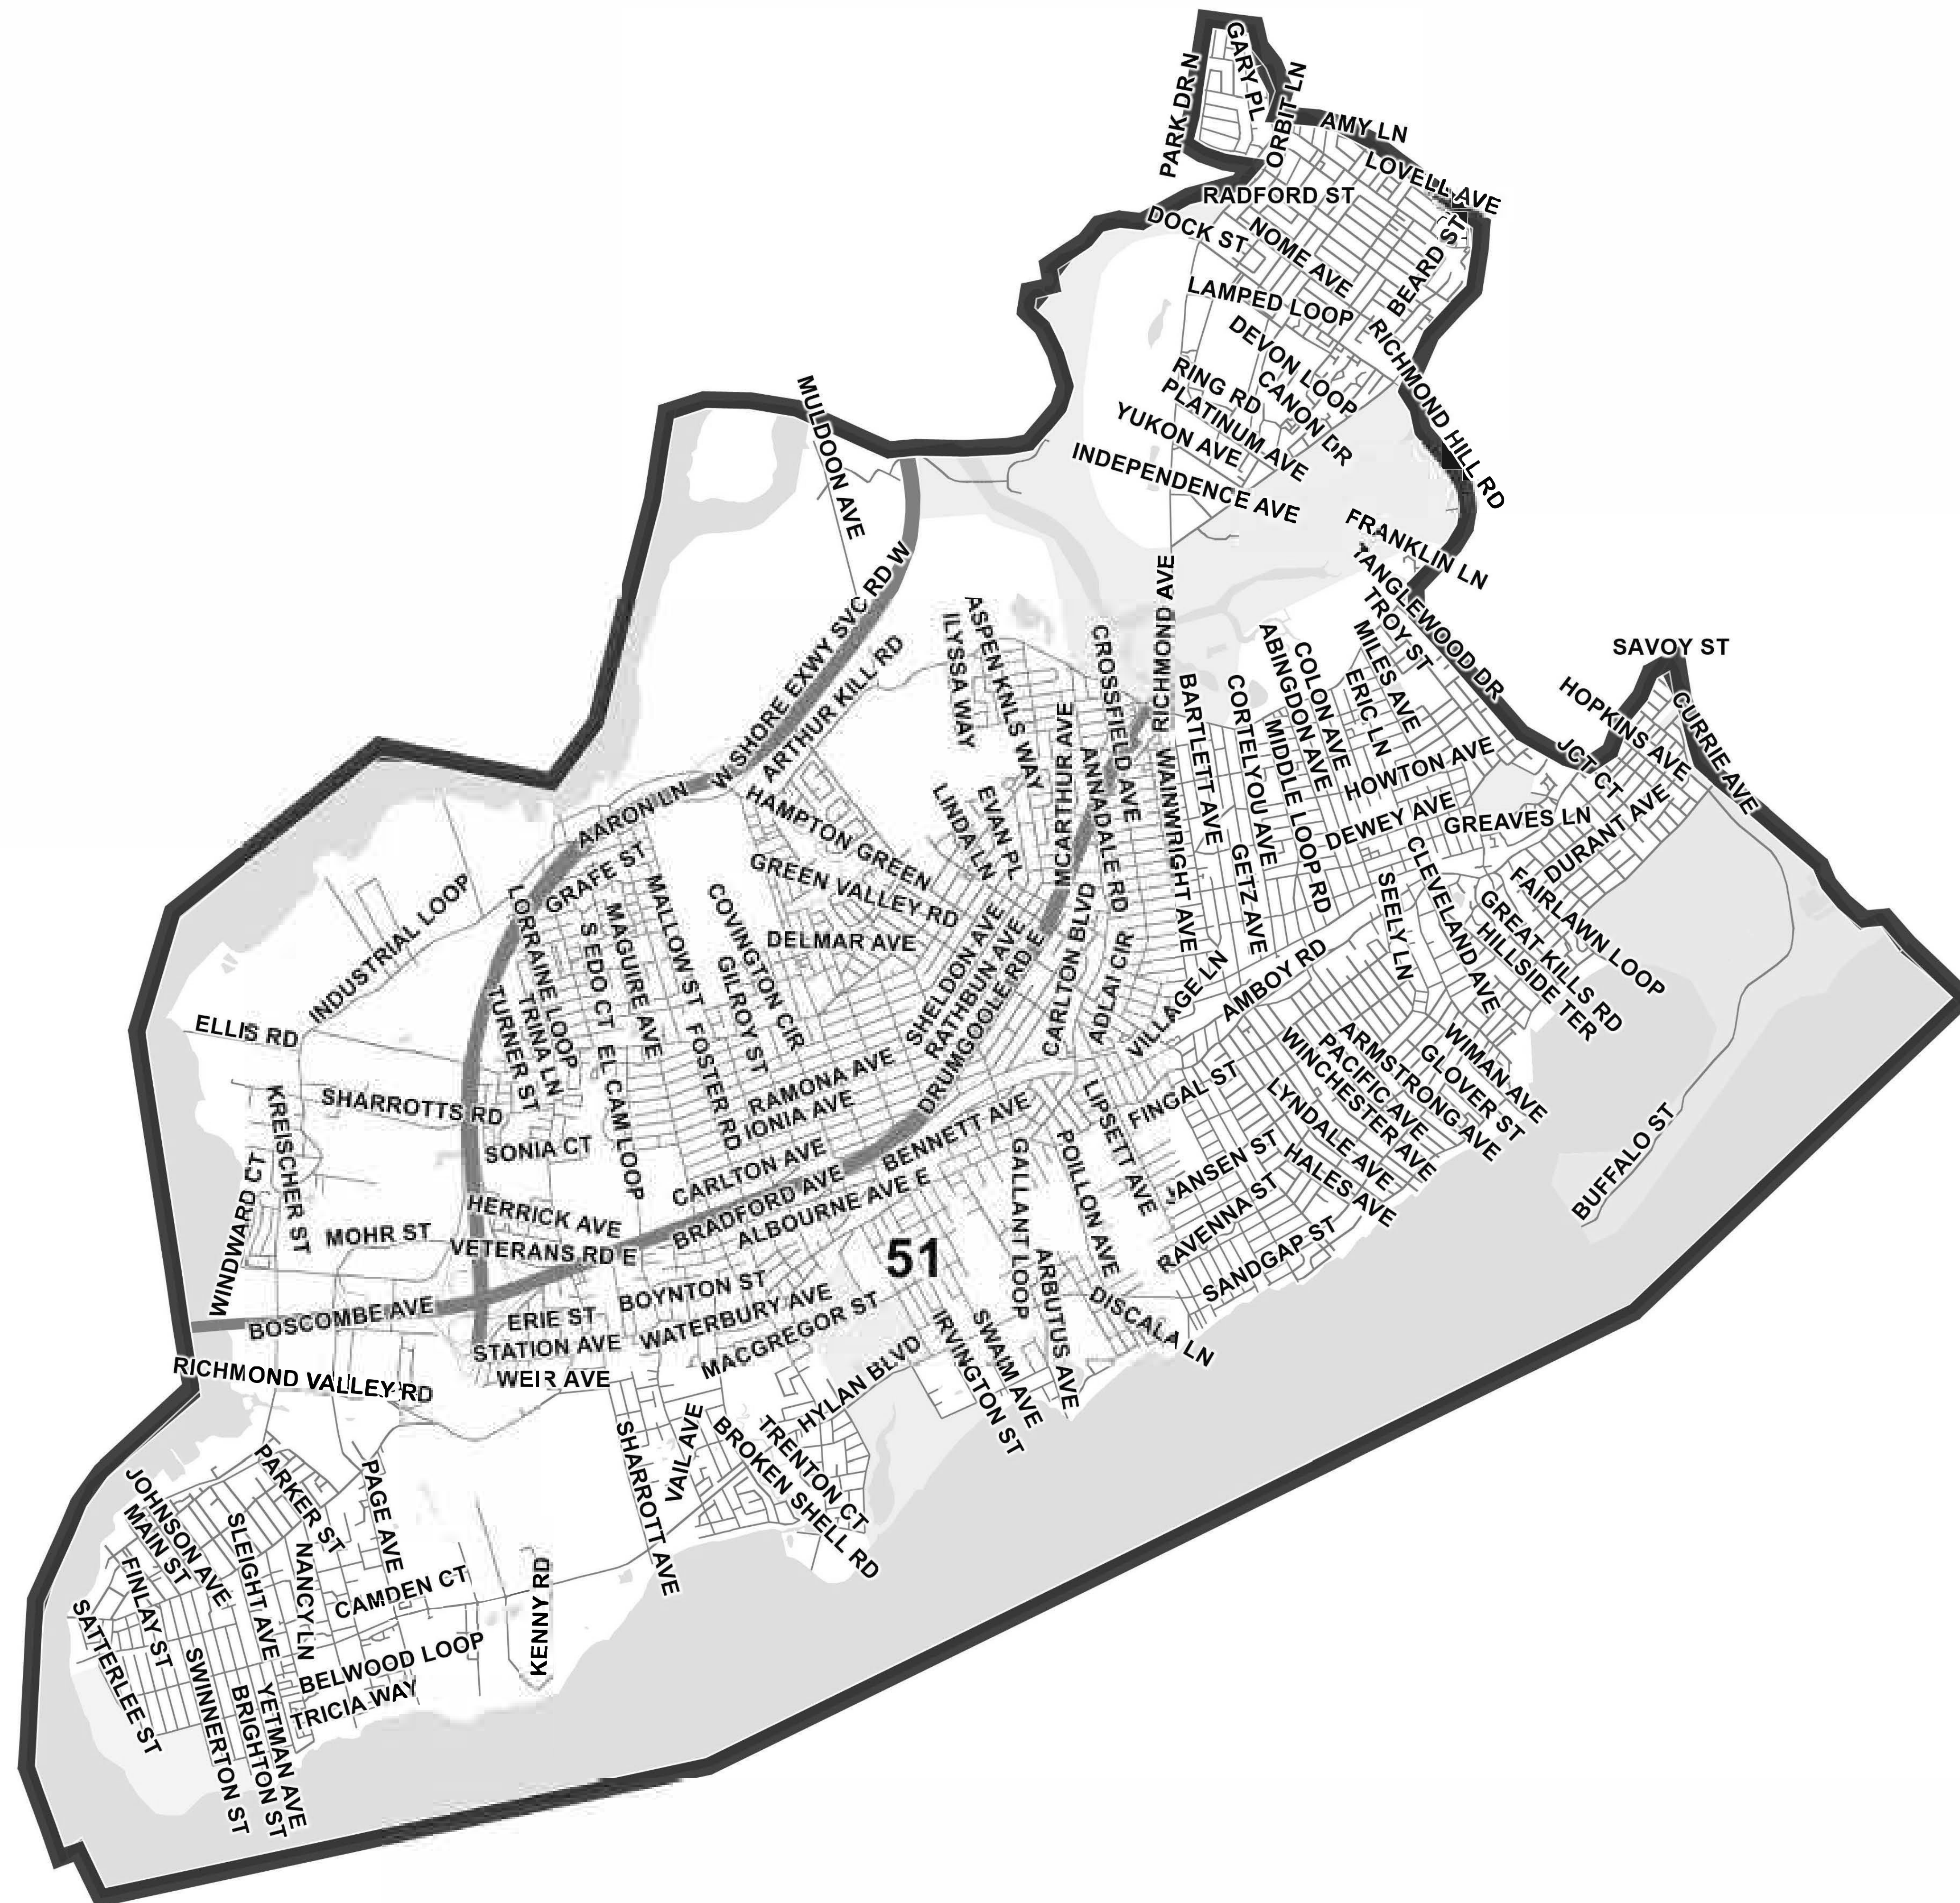

NYC Council Districts
 Updated Revised Plan
 (As of October 6, 2022)

District: 51

Field	Value
District	51
Adj_Population	169200
Deviation	-3,682
% Deviation	-2.13%