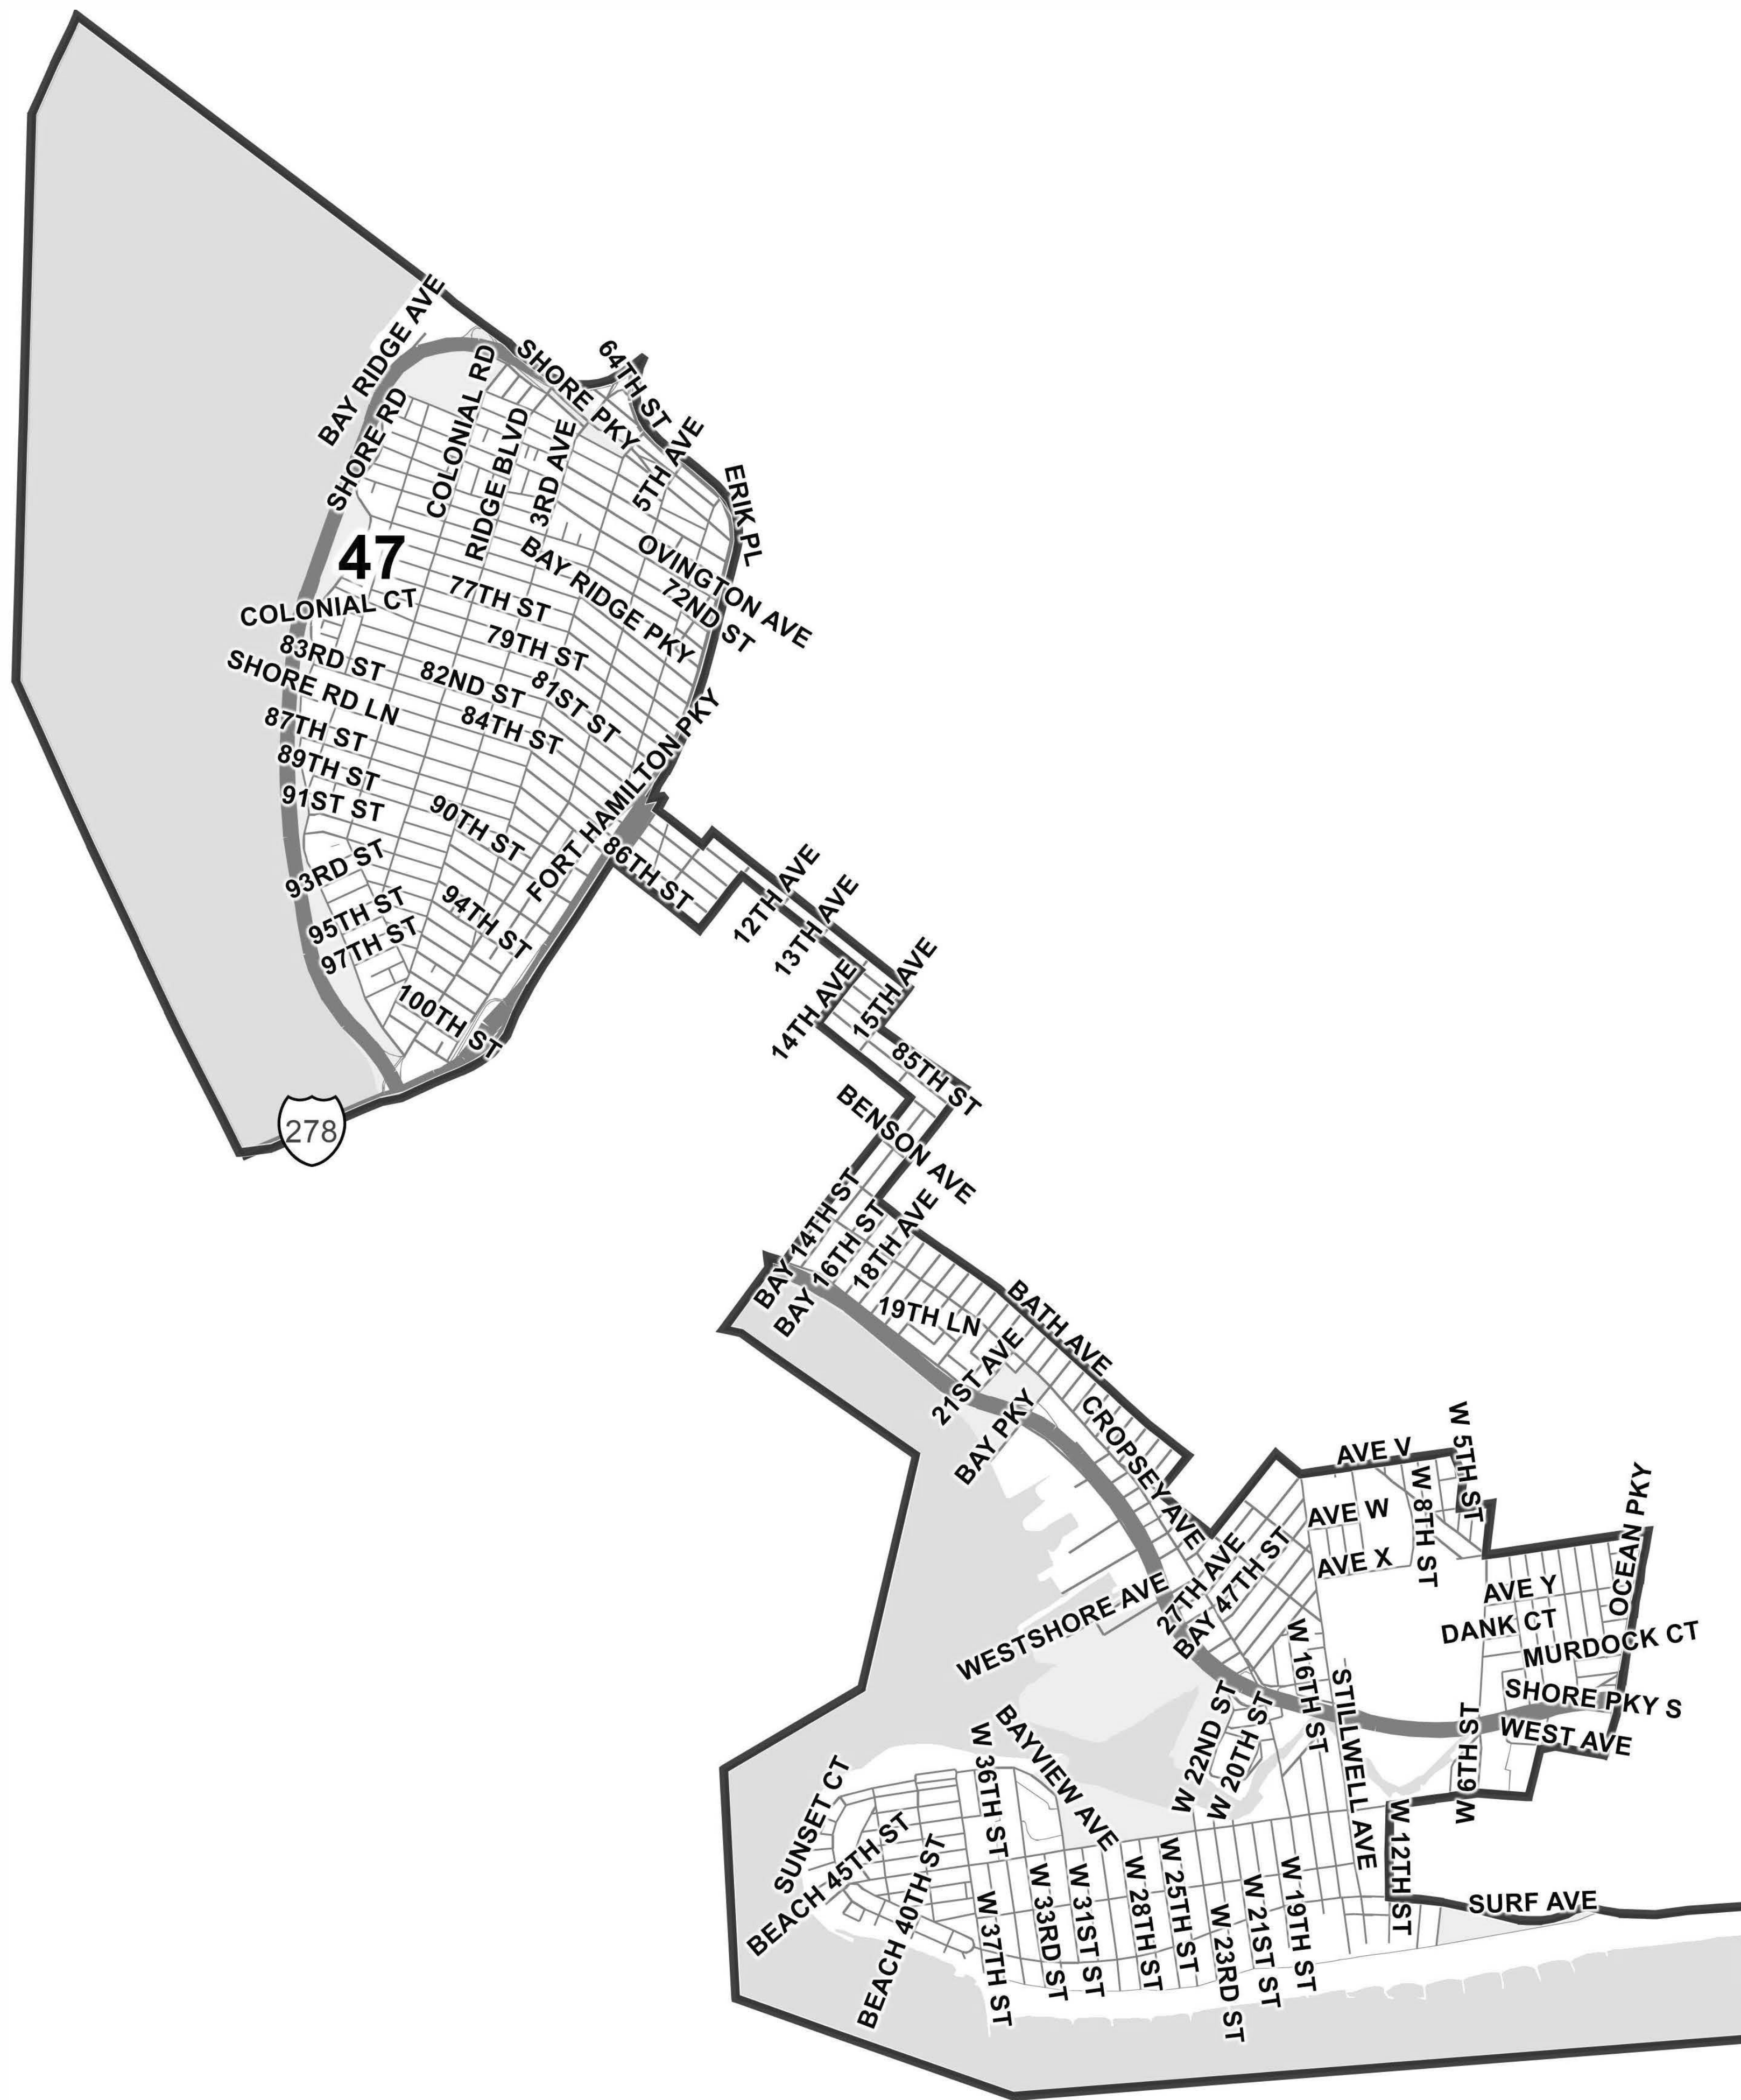

NYC Council Districts
Updated Revised Plan
(As of October 6, 2022)

District: 47

Field	Value
District	47
Adj_Population	173741
Deviation	859
% Deviation	0.5%

©2021 CALIPER