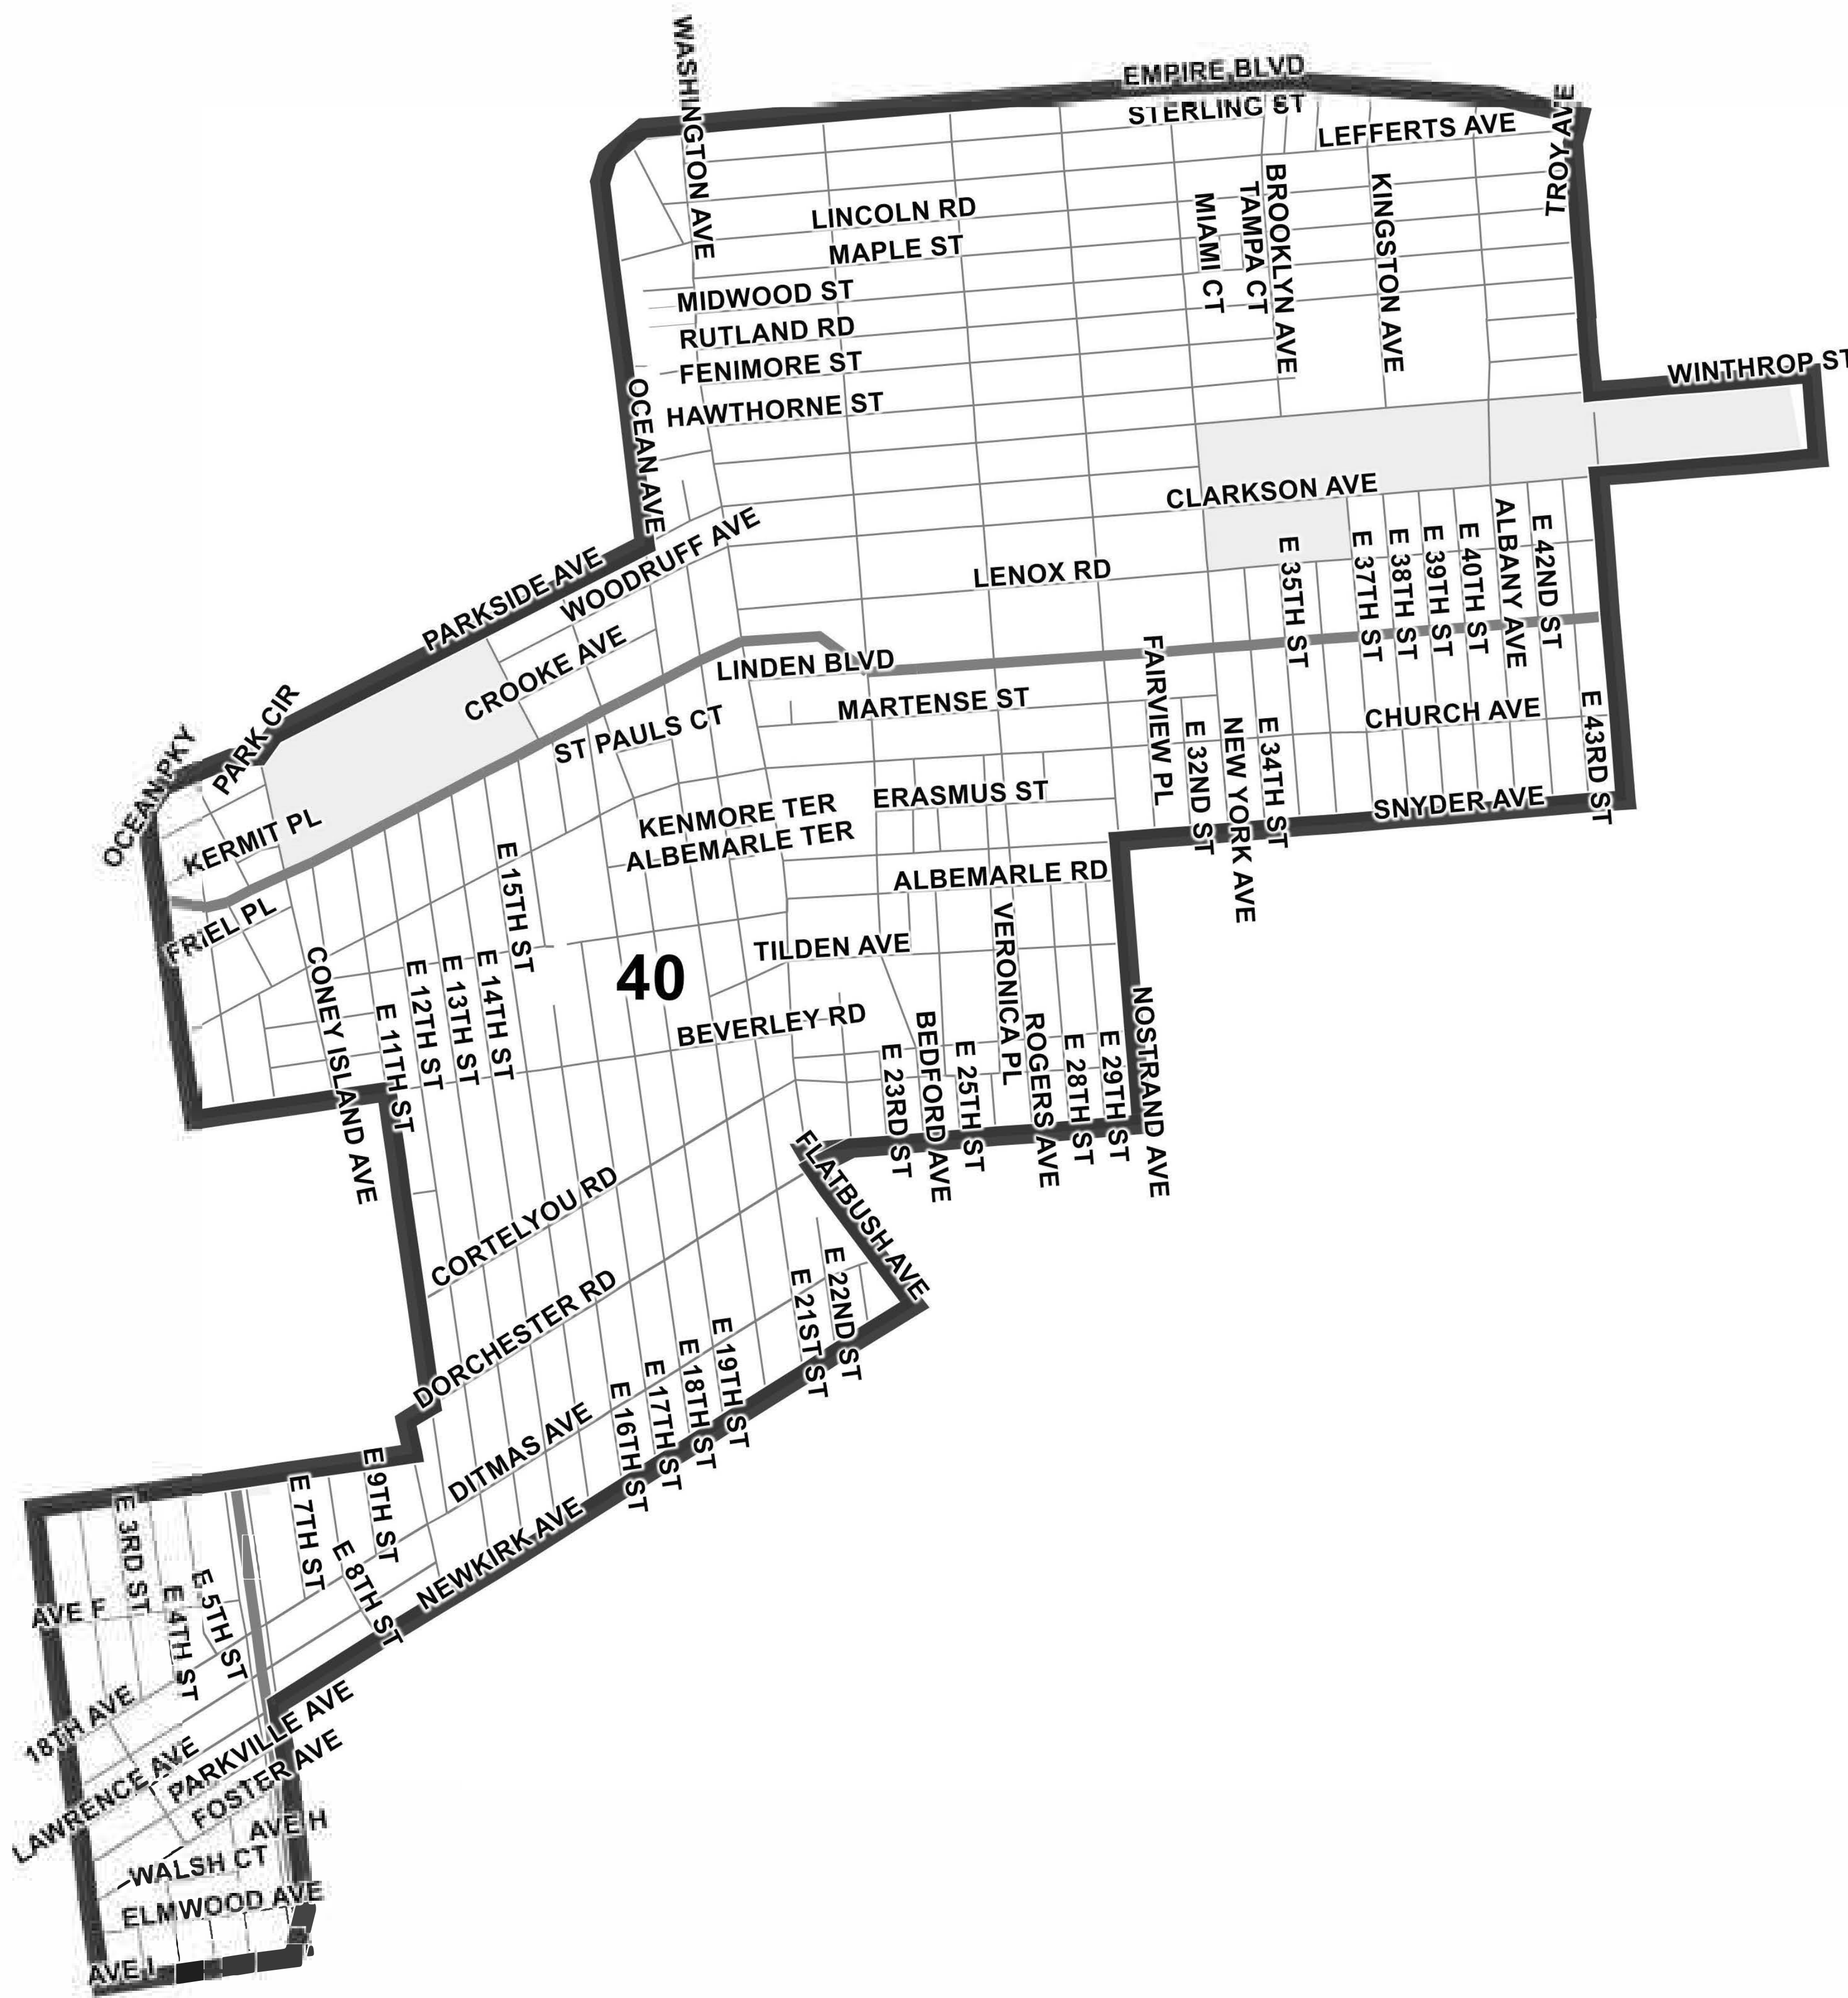

NYC Council Districts
Updated Revised Plan
(As of October 6, 2022)

District: 40

Field	Value
District	40
Adj_Population	172245
Deviation	-637
% Deviation	-0.37%

©2021 CALIPER