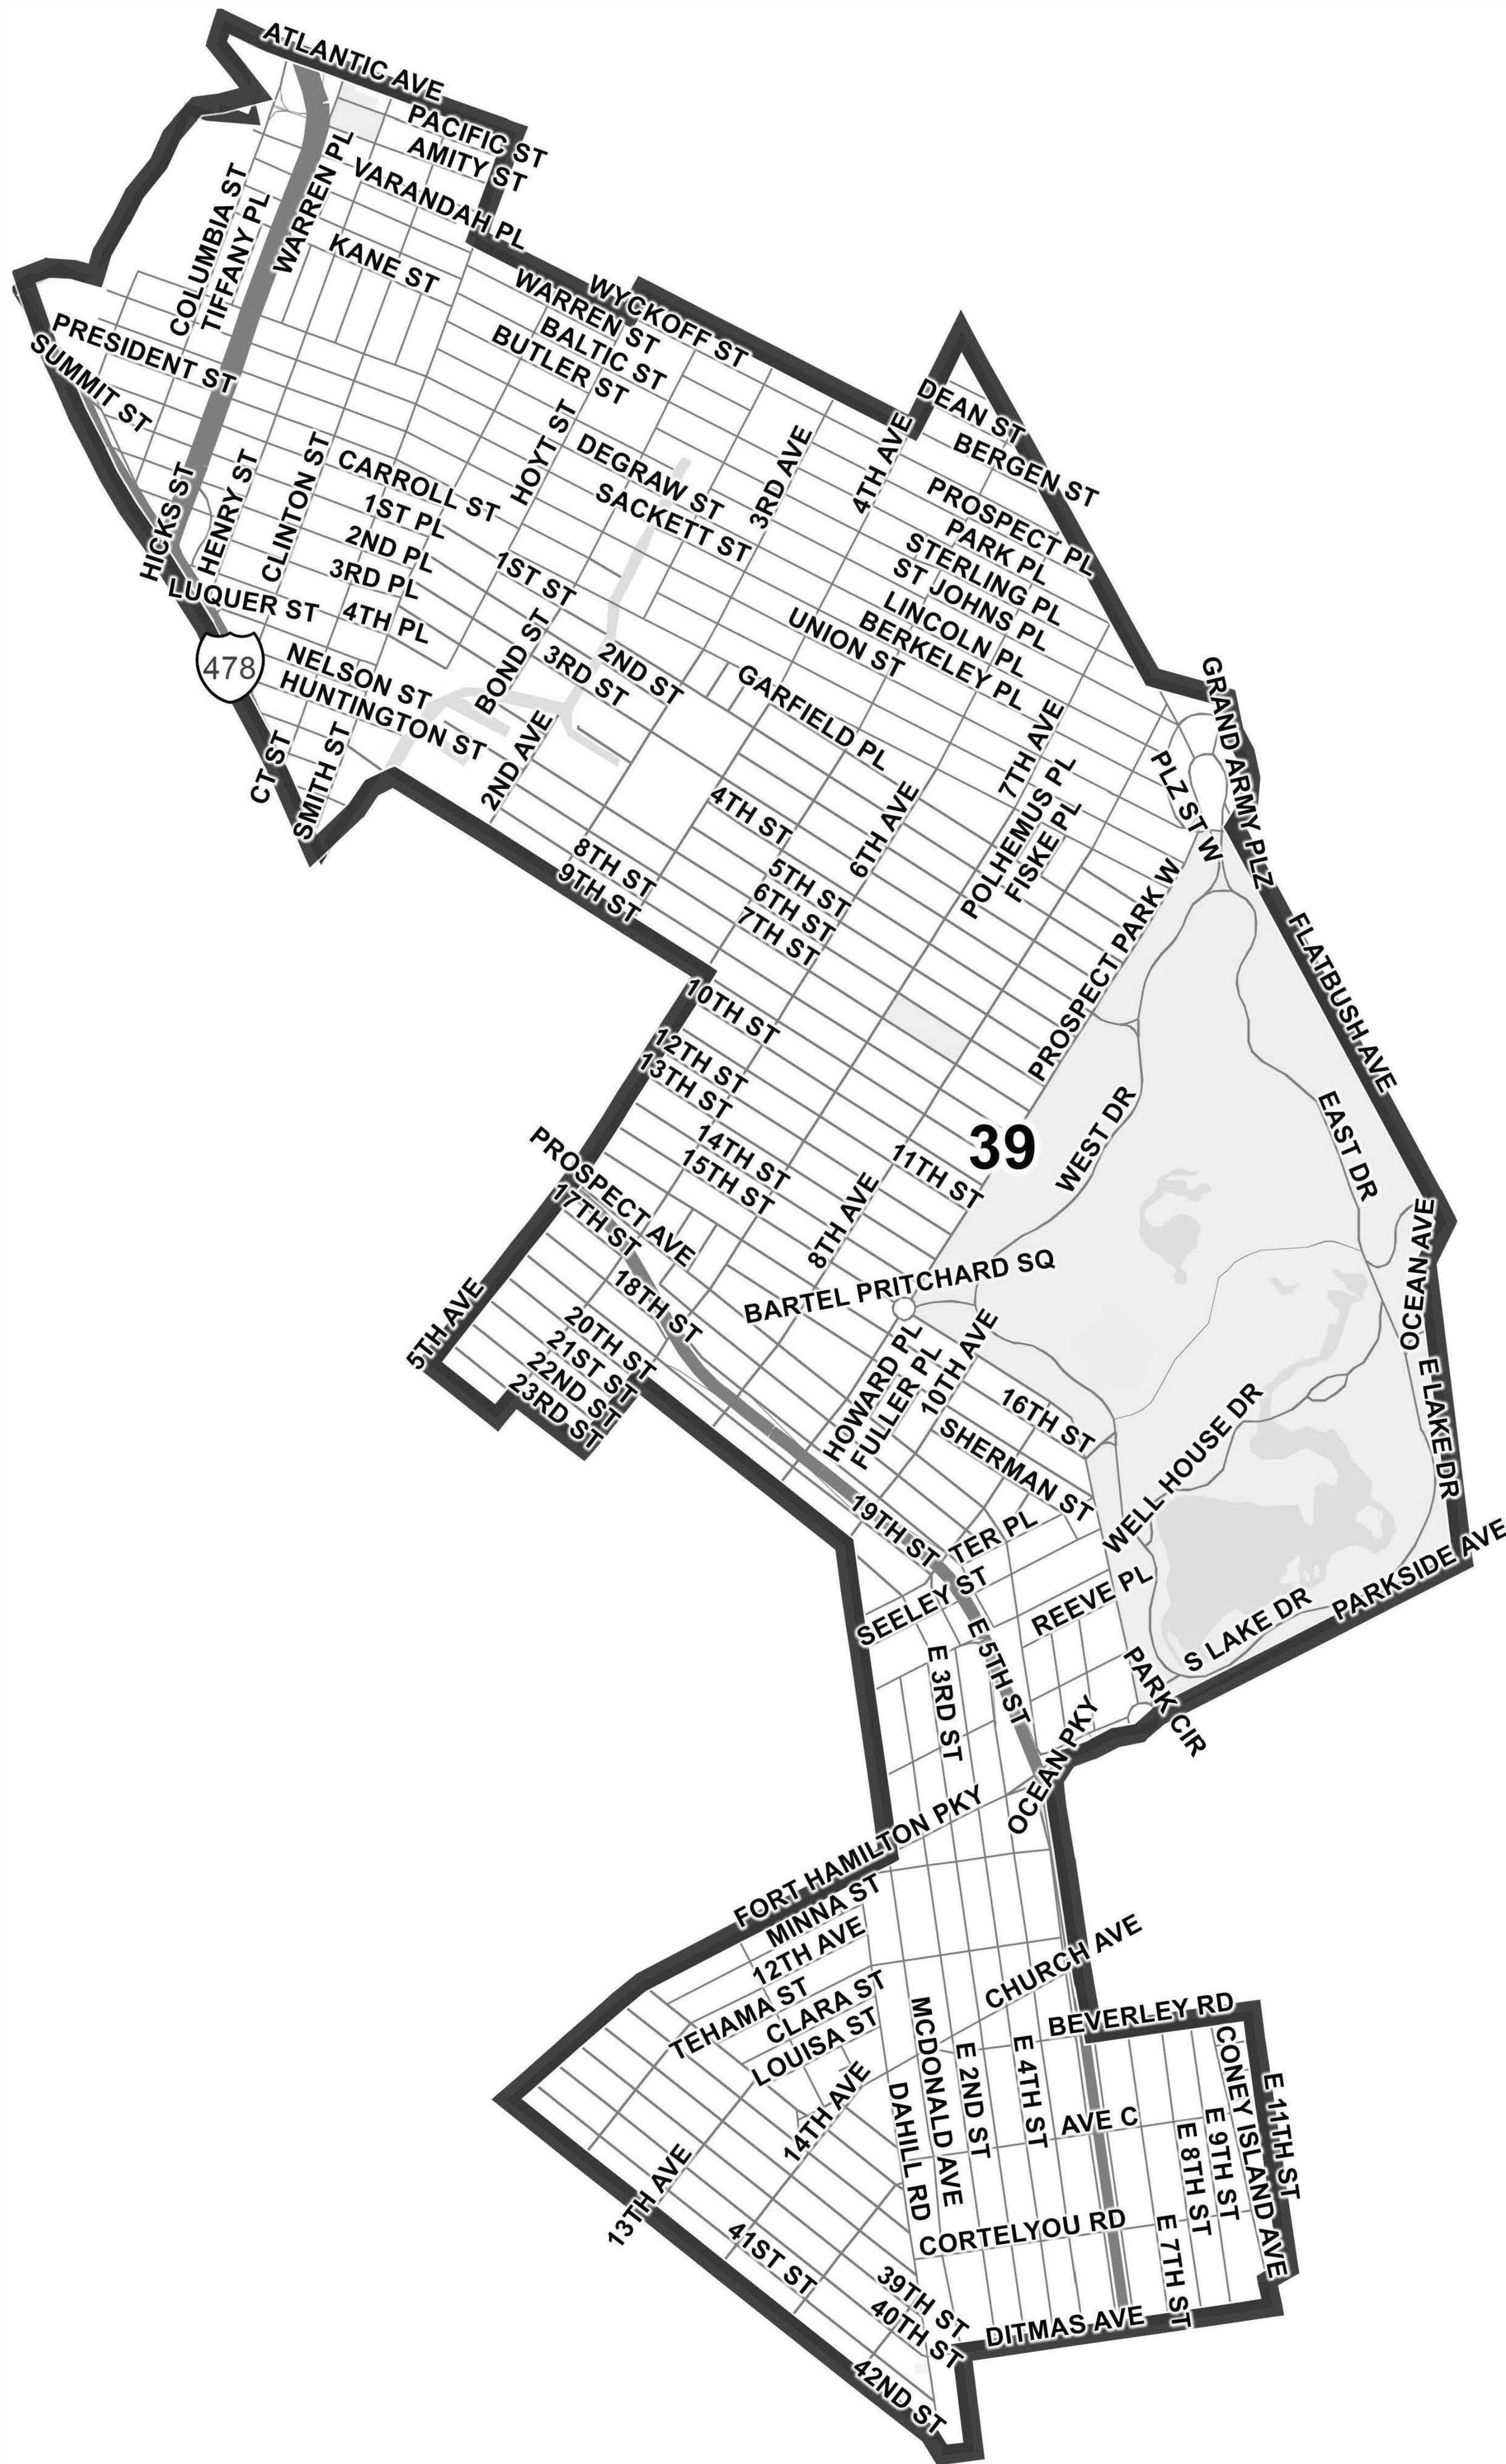

NYC Council Districts
Updated Revised Plan
(As of October 6, 2022)

District: 39

Field	Value
District	39
Adj_Population	174708
Deviation	1,826
% Deviation	1.06%

©2021 CALIPER