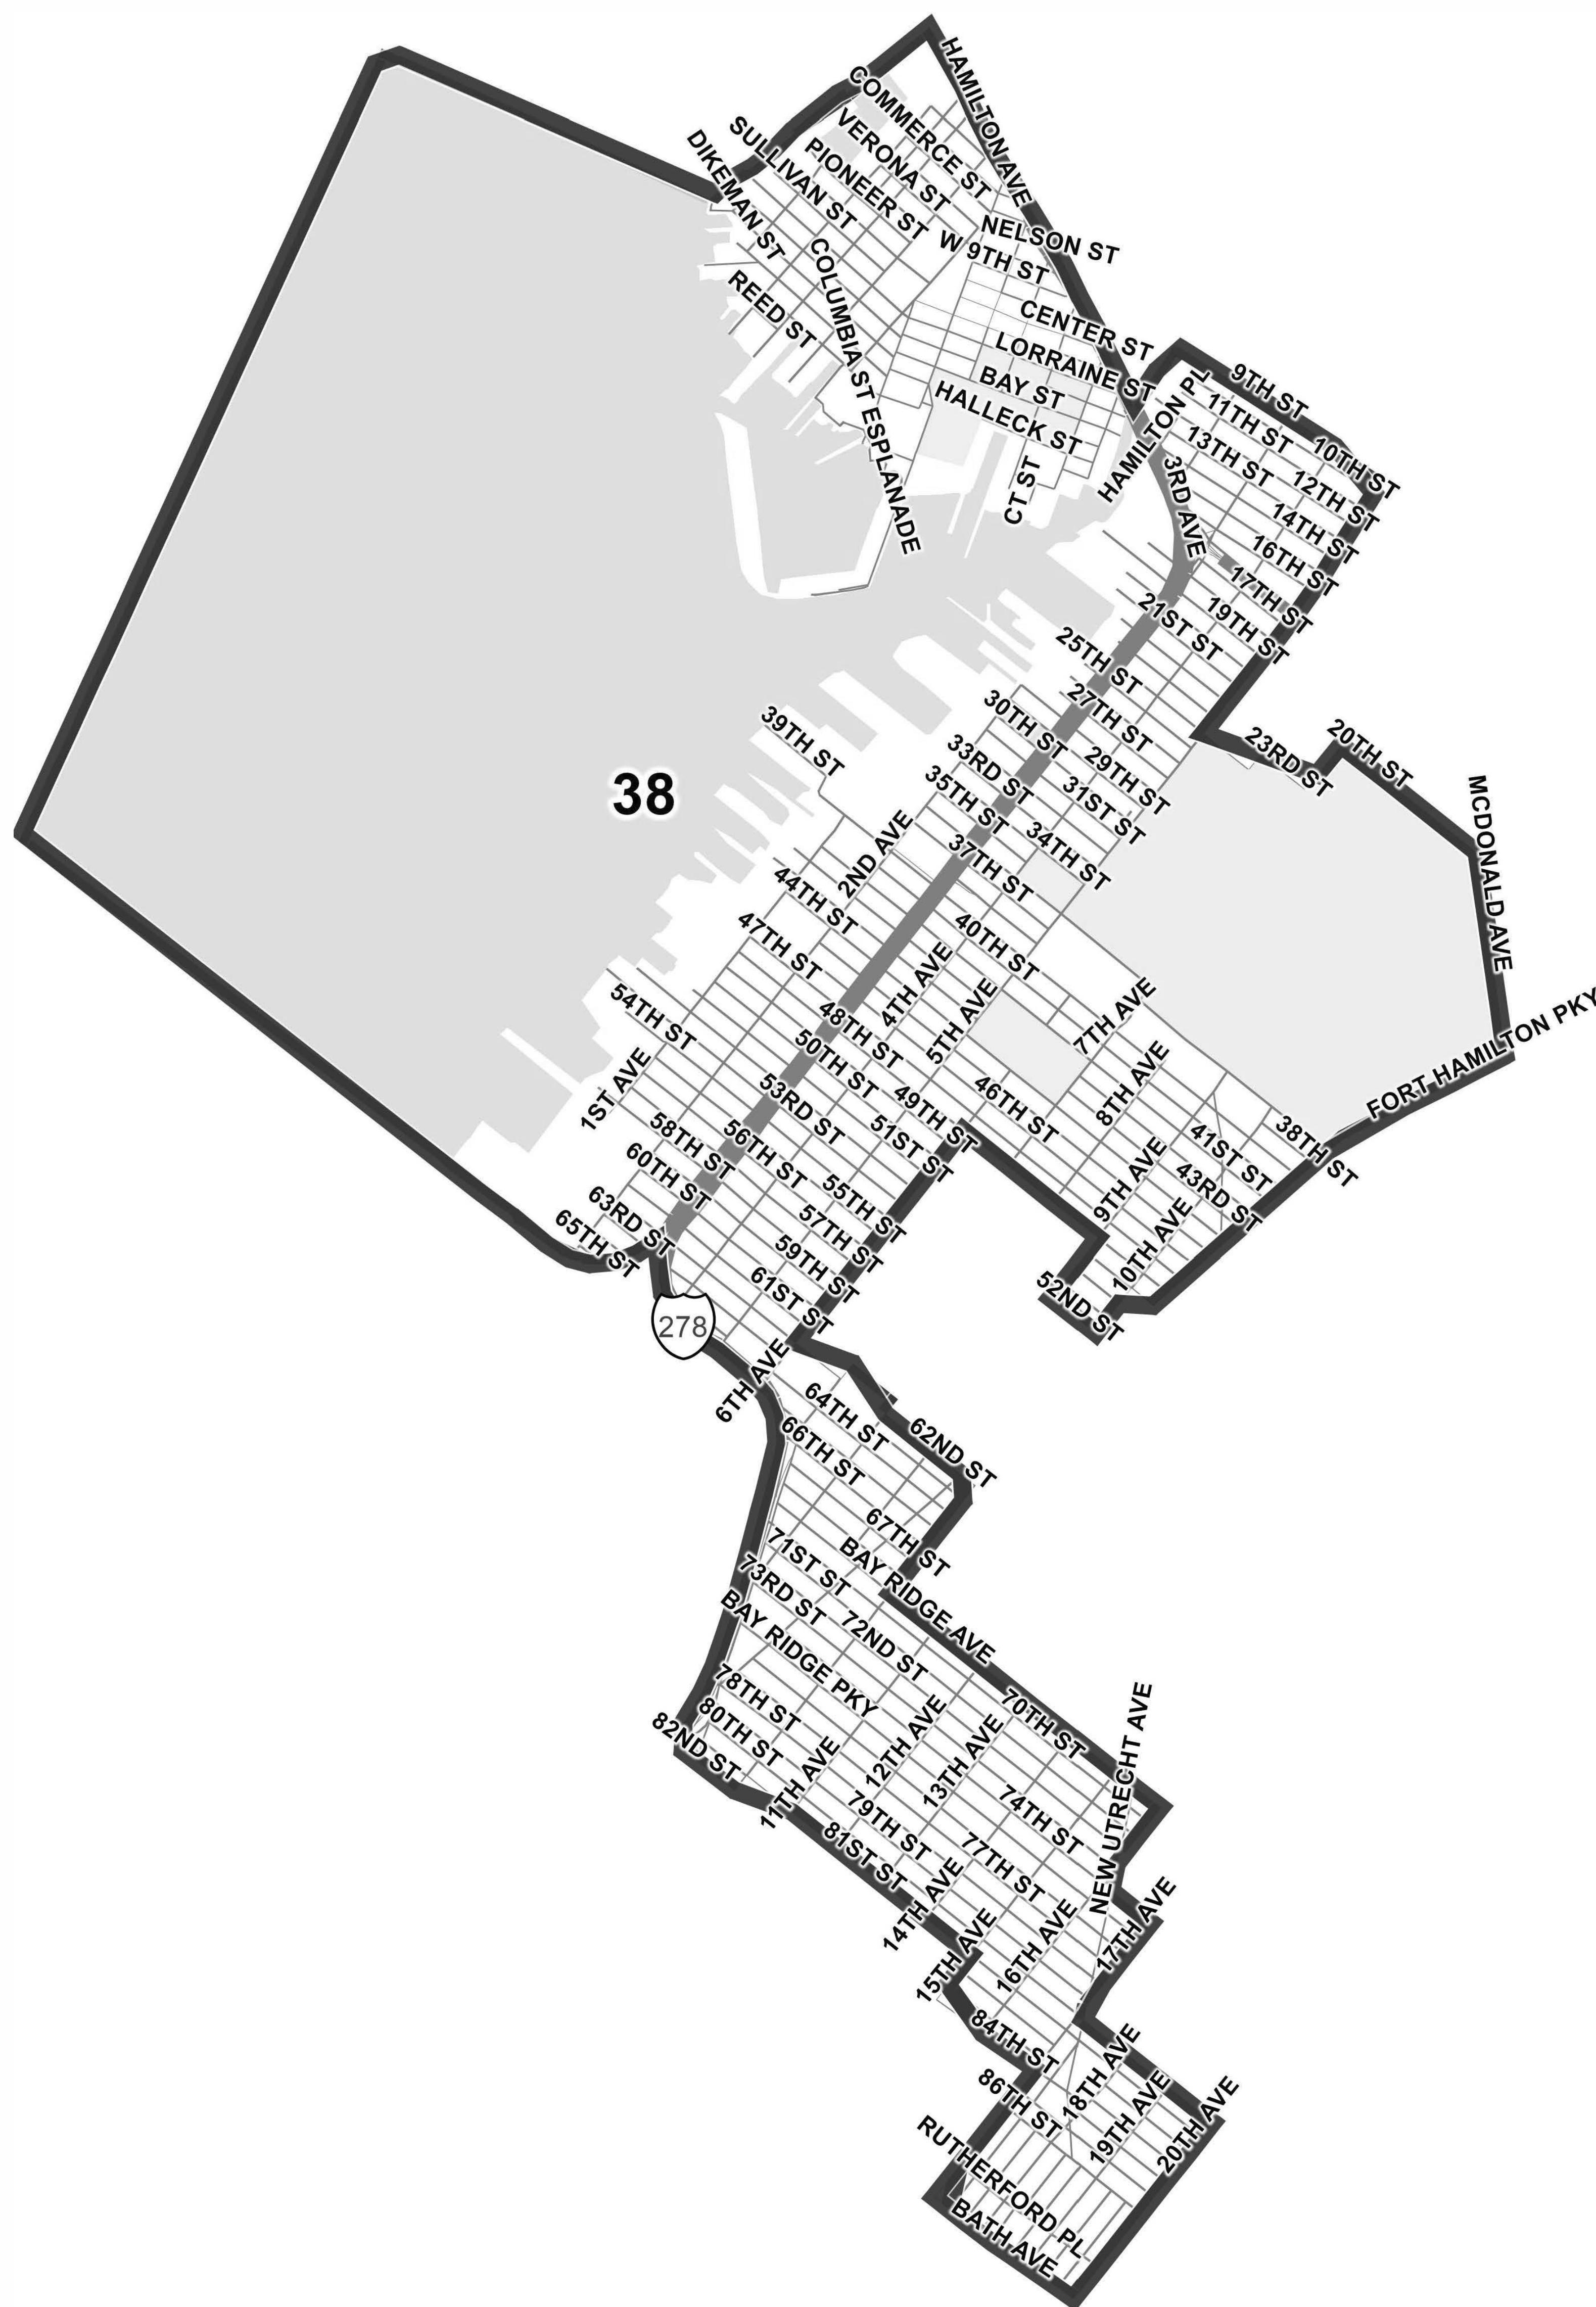

NYC Council Districts  
Updated Revised Plan  
(As of October 6, 2022)

**District: 38**

Field	Value
District	38
Adj_Population	175131
Deviation	2,249
% Deviation	1.3%

©2021 CALIPER