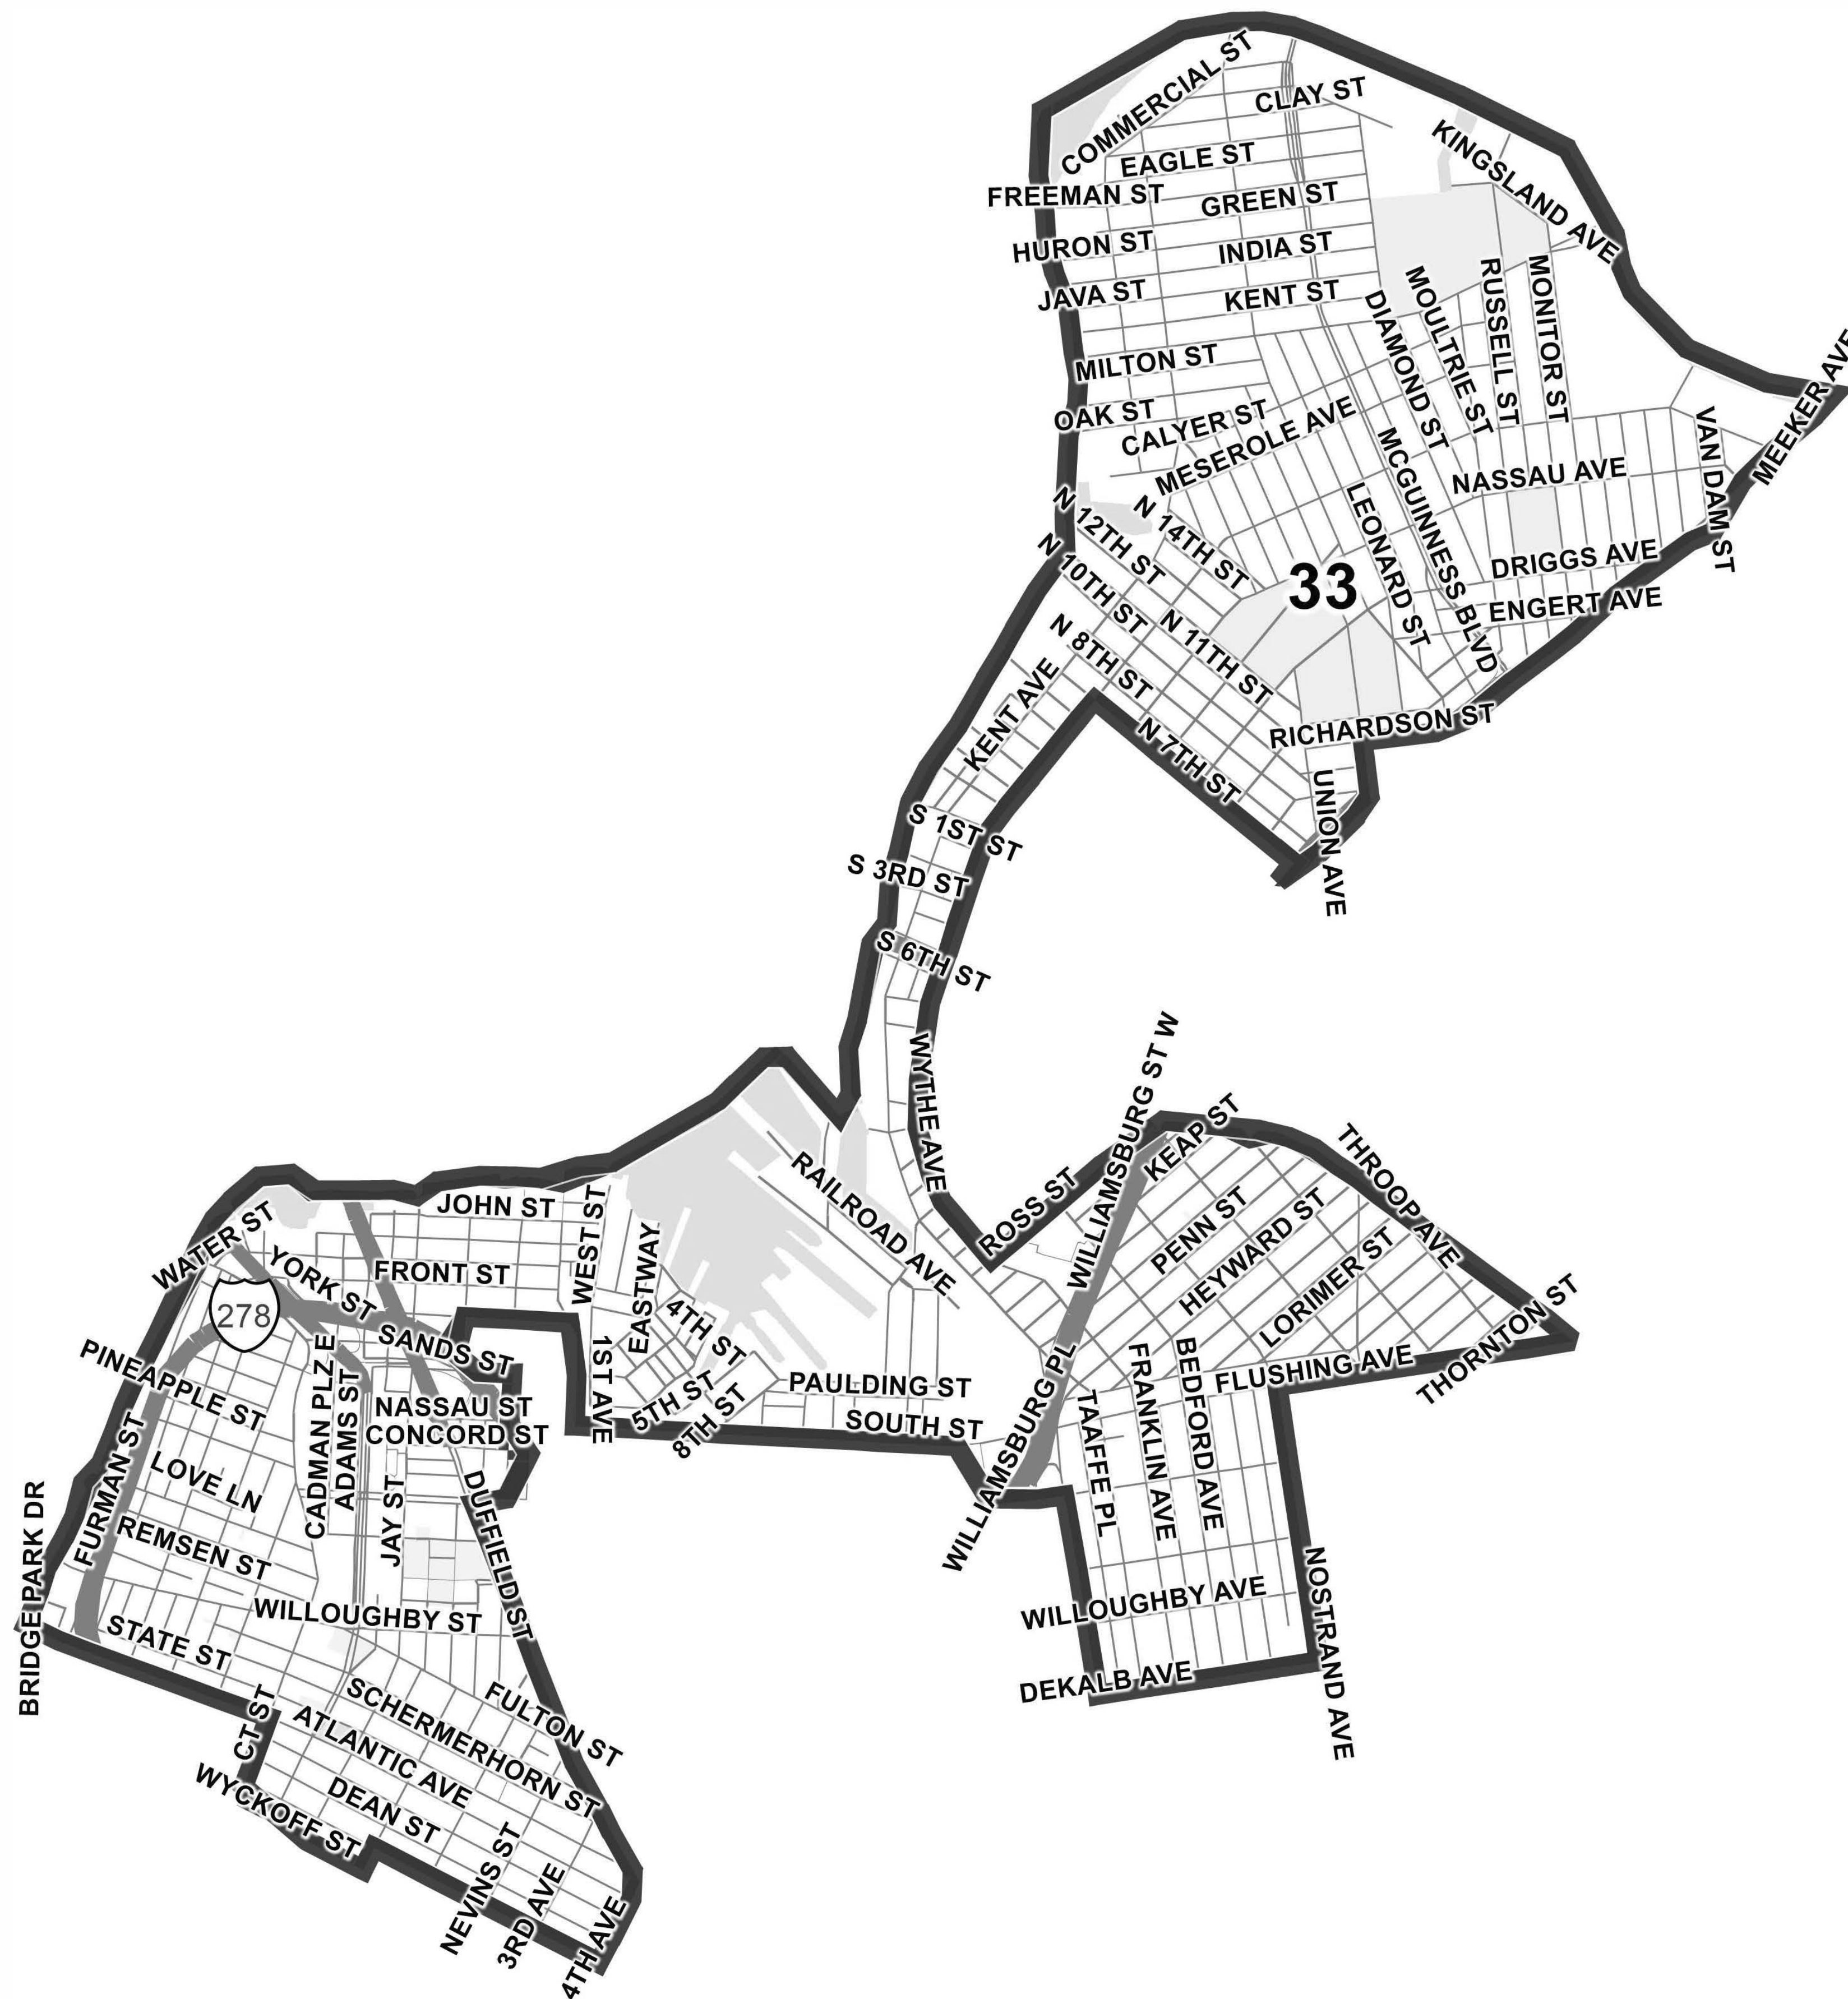

NYC Council Districts
Updated Revised Plan
(As of October 6, 2022)

District: 33

Field	Value
District	33
Adj_Population	176506
Deviation	3,624
% Deviation	2.1%

©2021 CALIPER