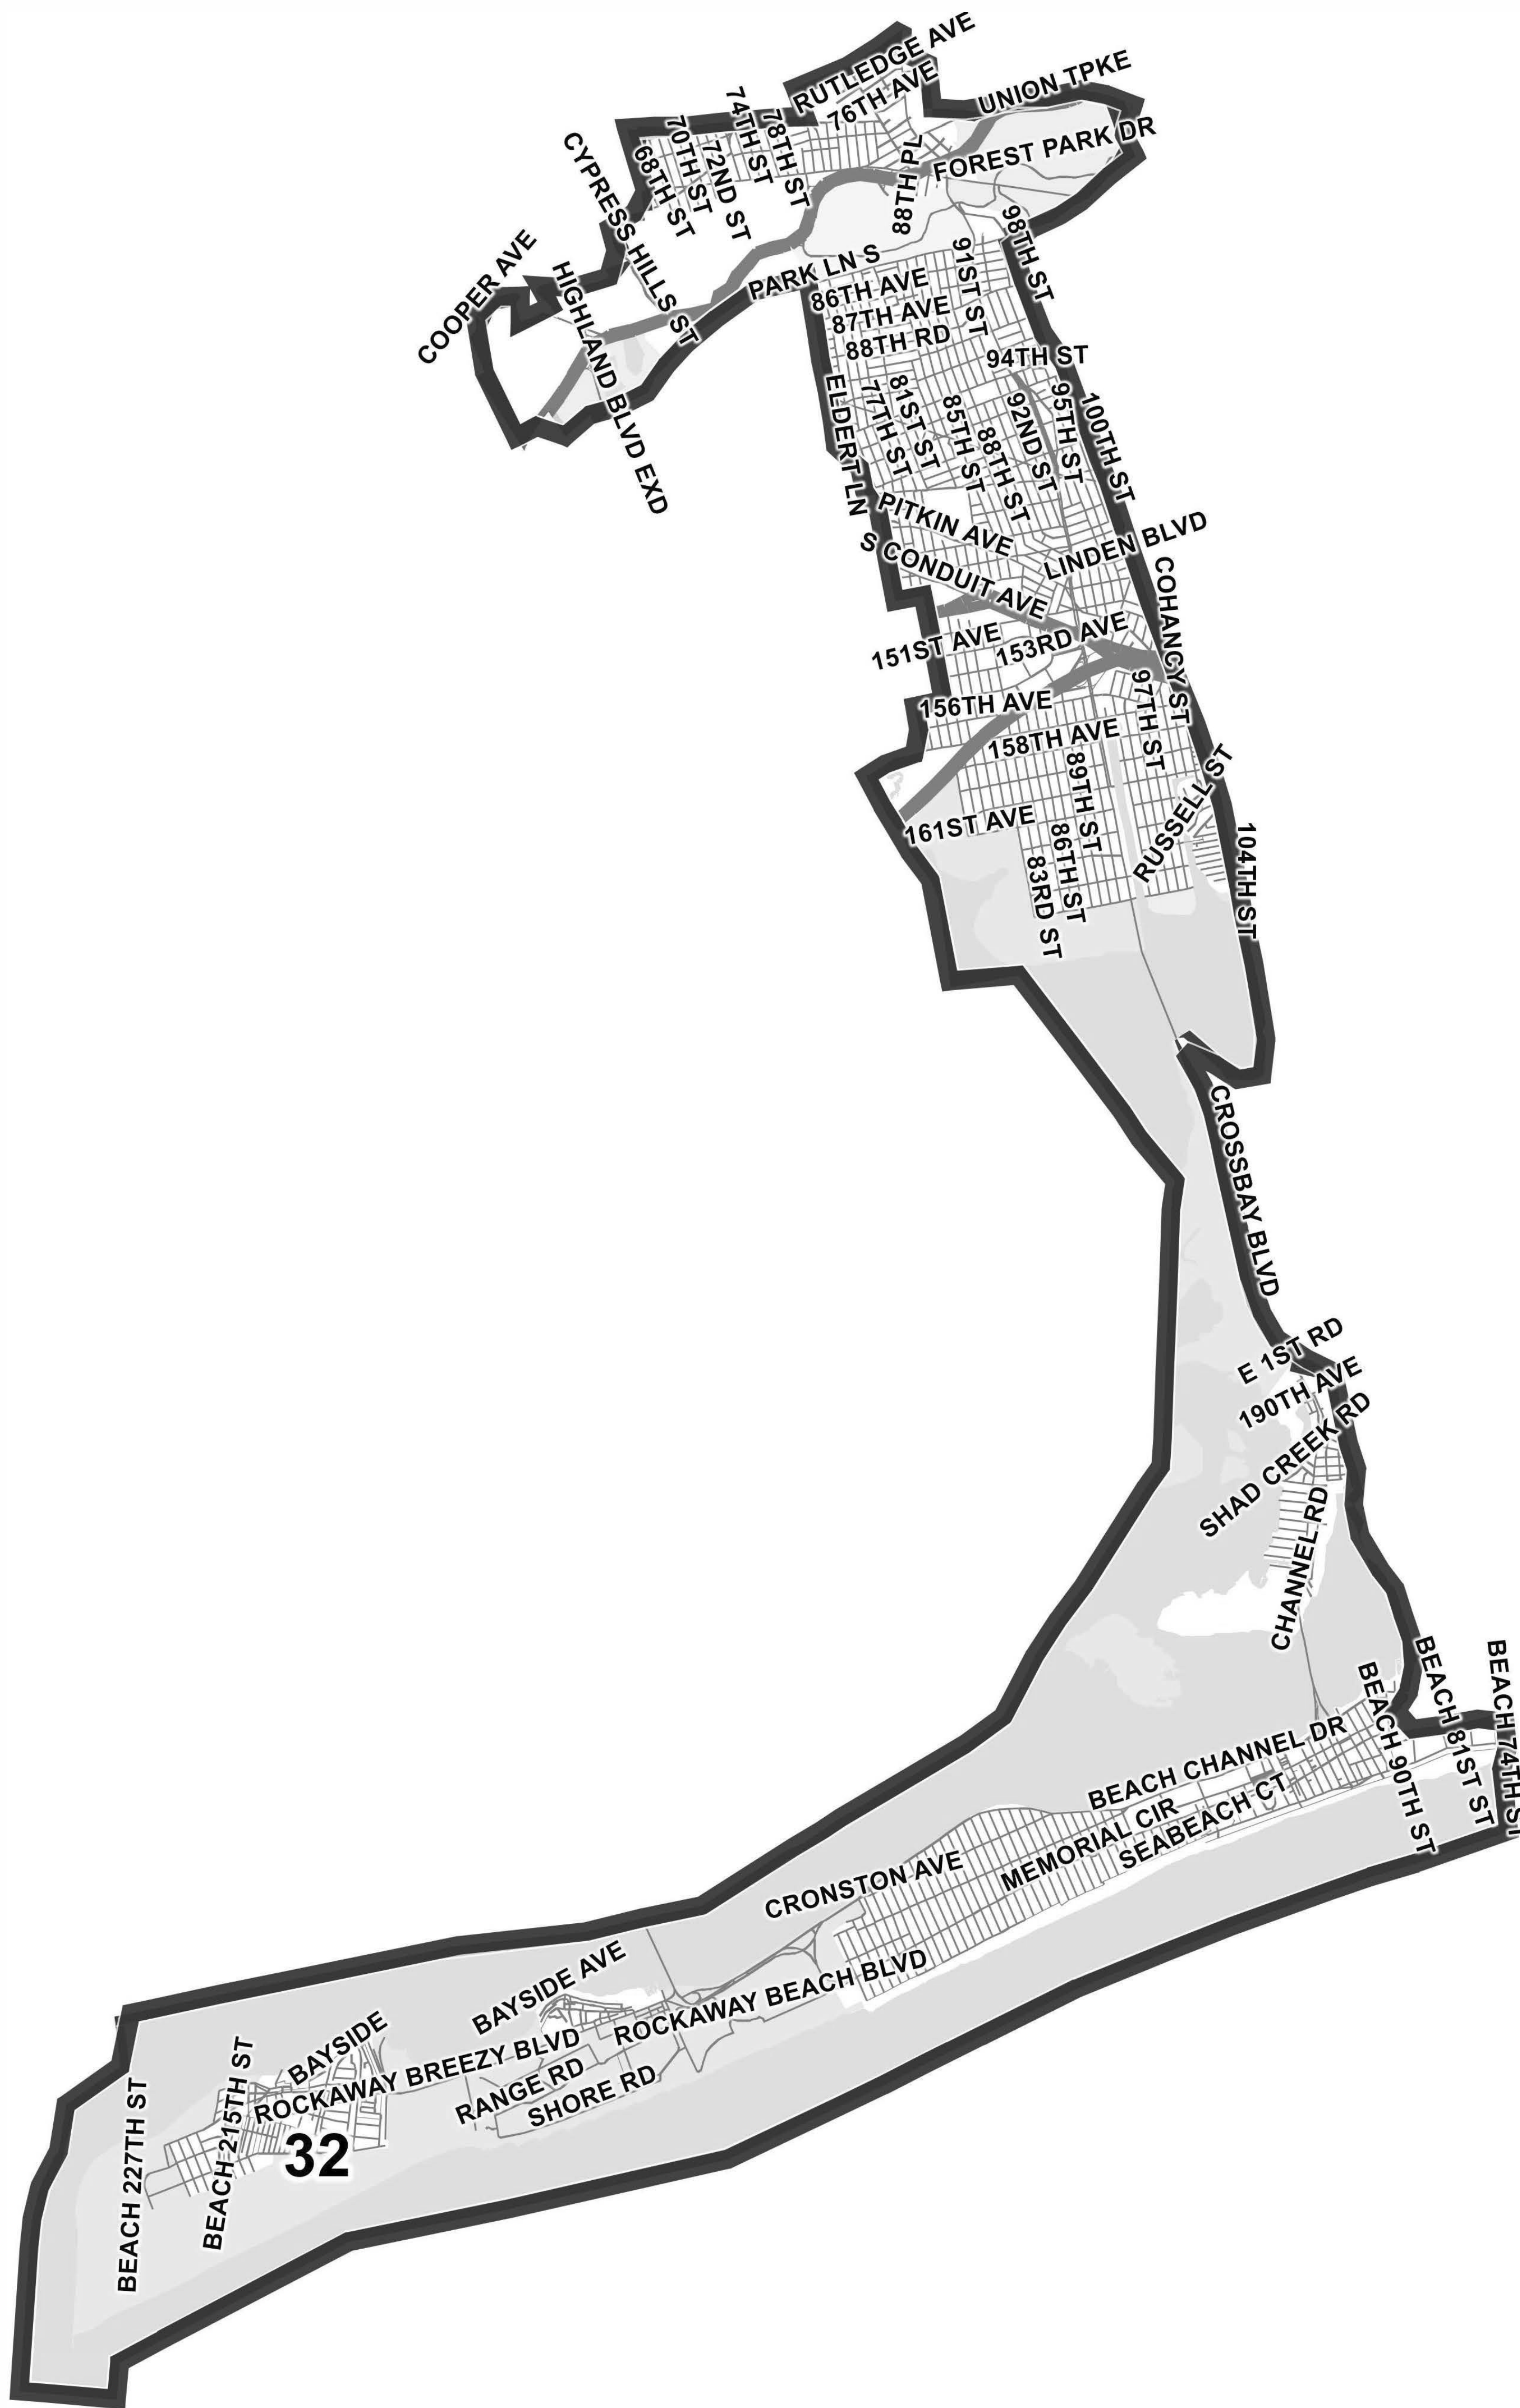

NYC Council Districts
Updated Revised Plan
(As of October 6, 2022)

District: 32

Field	Value
District	32
Adj_Population	168905
Deviation	-3,977
% Deviation	-2.3%

©2021 CALIPER