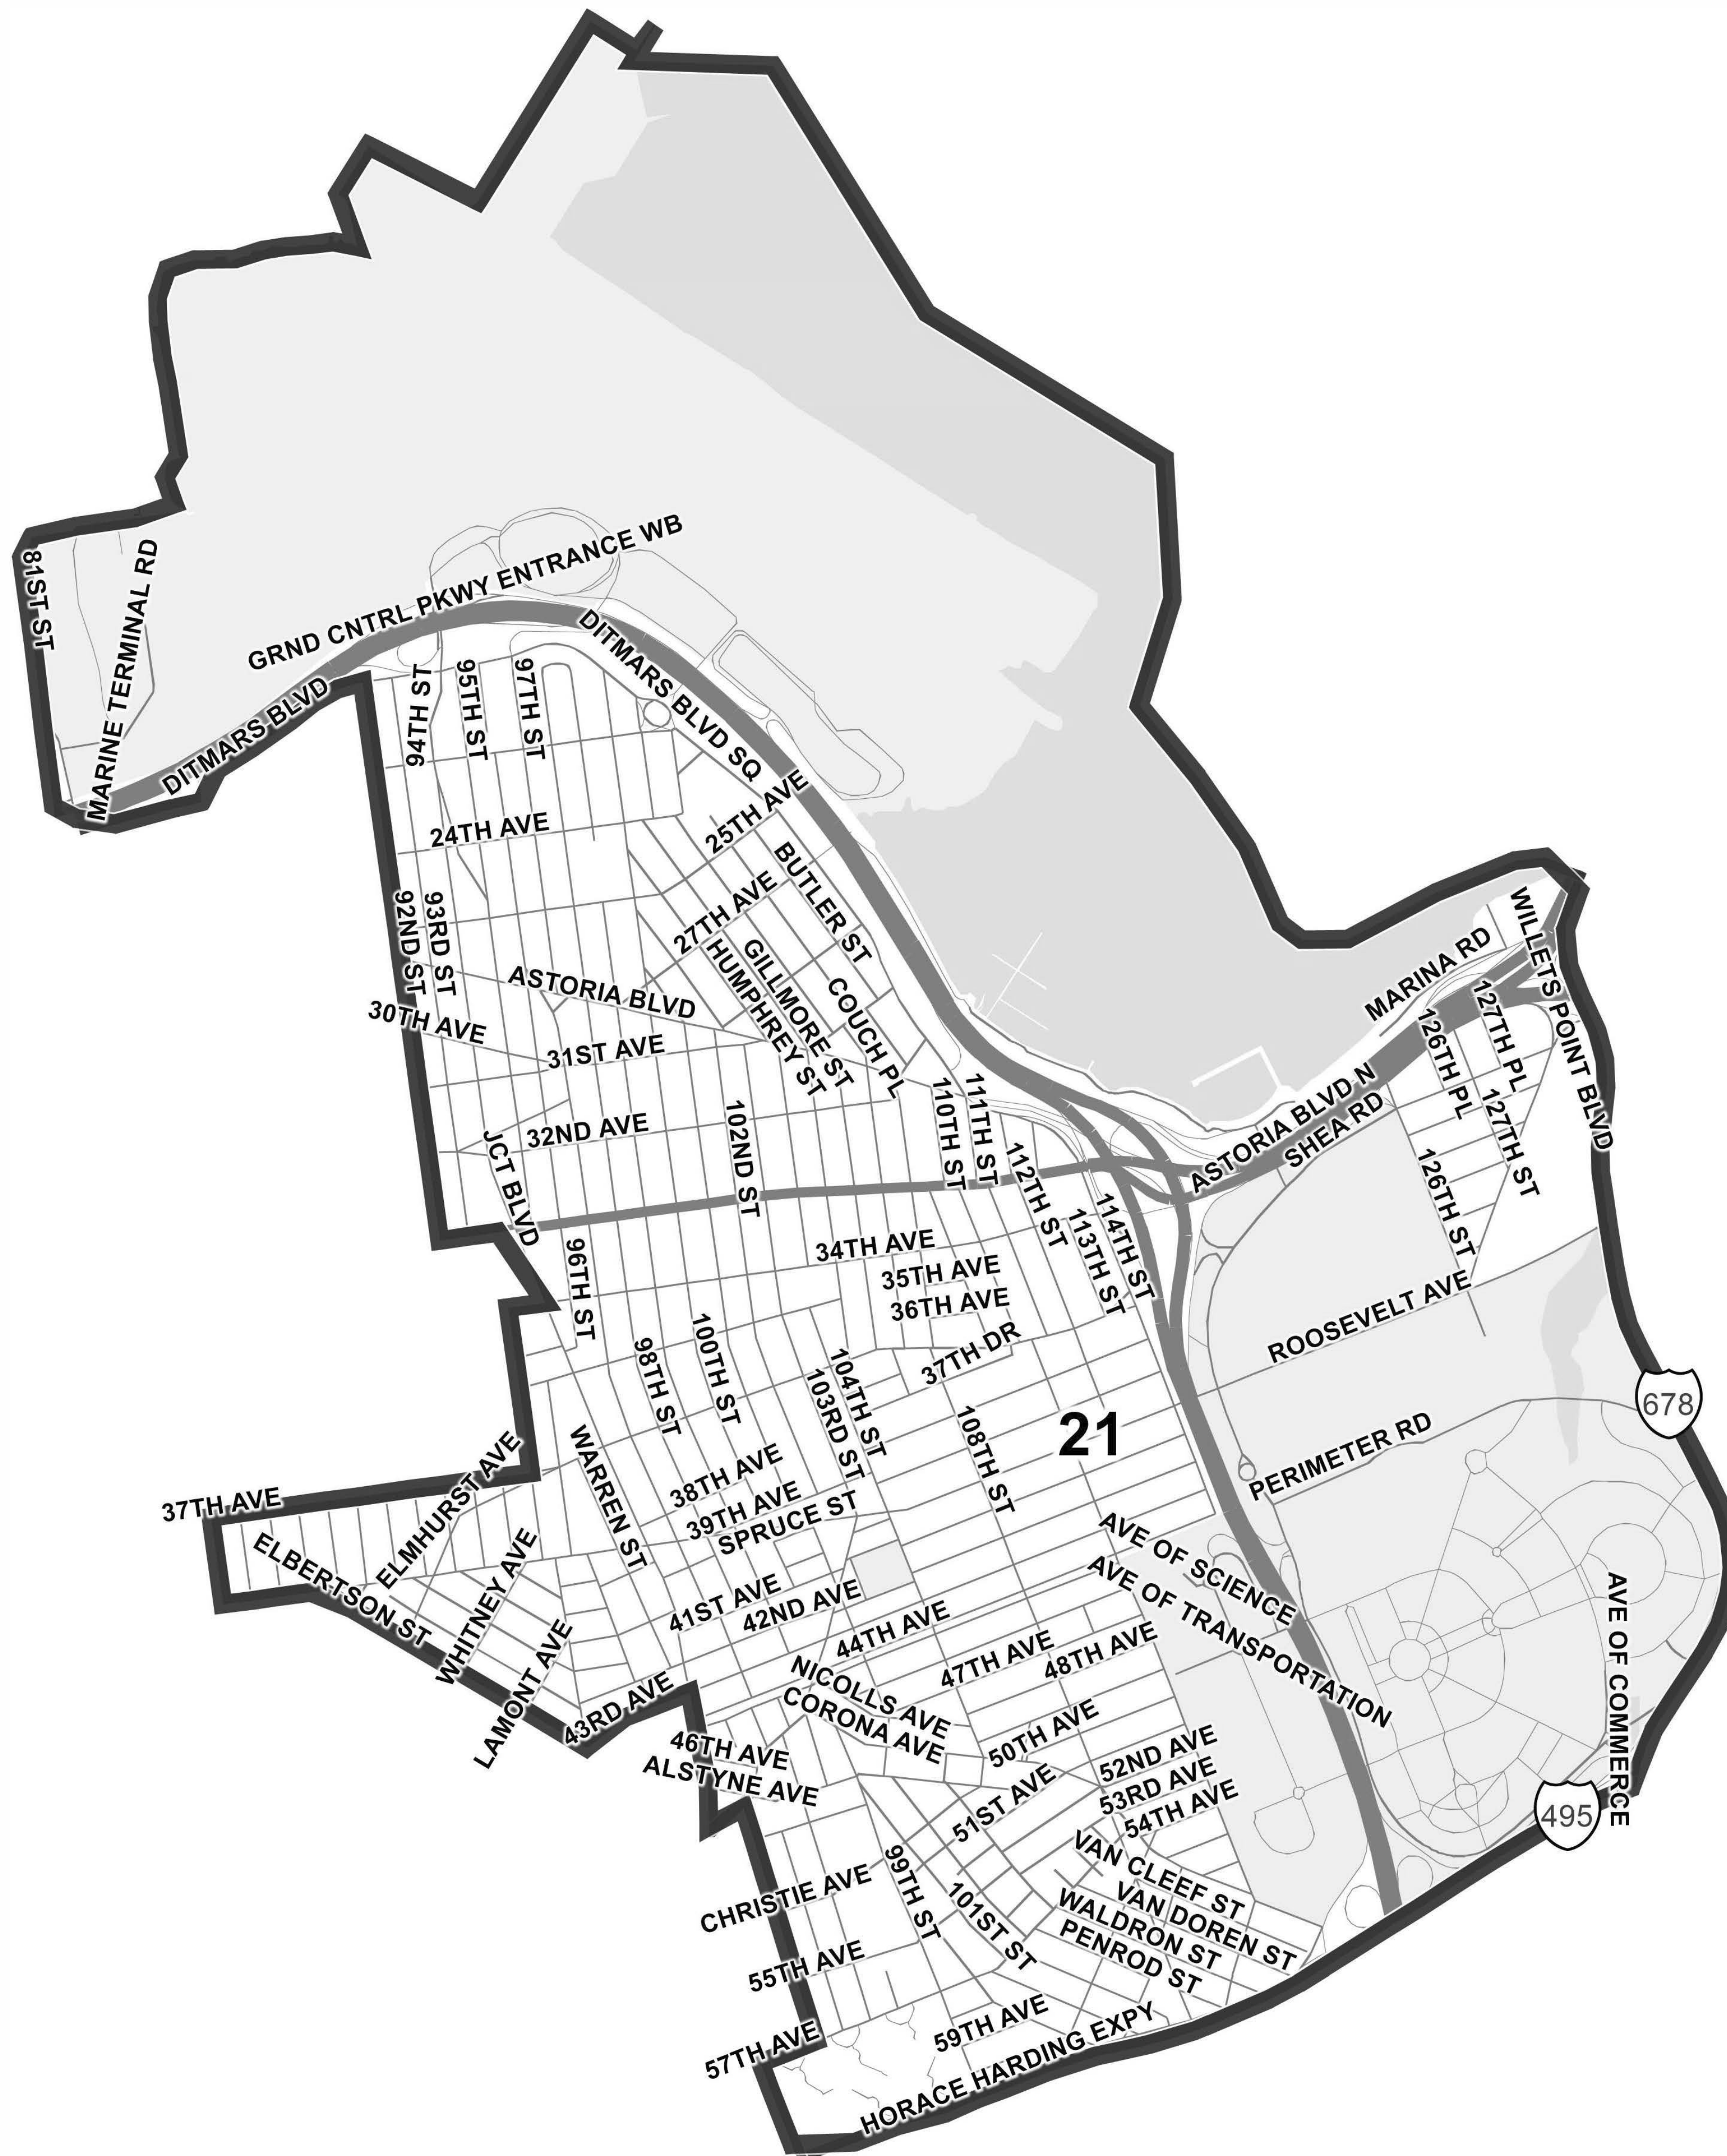

NYC Council Districts  
Updated Revised Plan  
(As of October 6, 2022)

**District: 21**

Field	Value
District	21
Adj_Population	170397
Deviation	-2,485
% Deviation	-1.44%

©2021 CALIPER