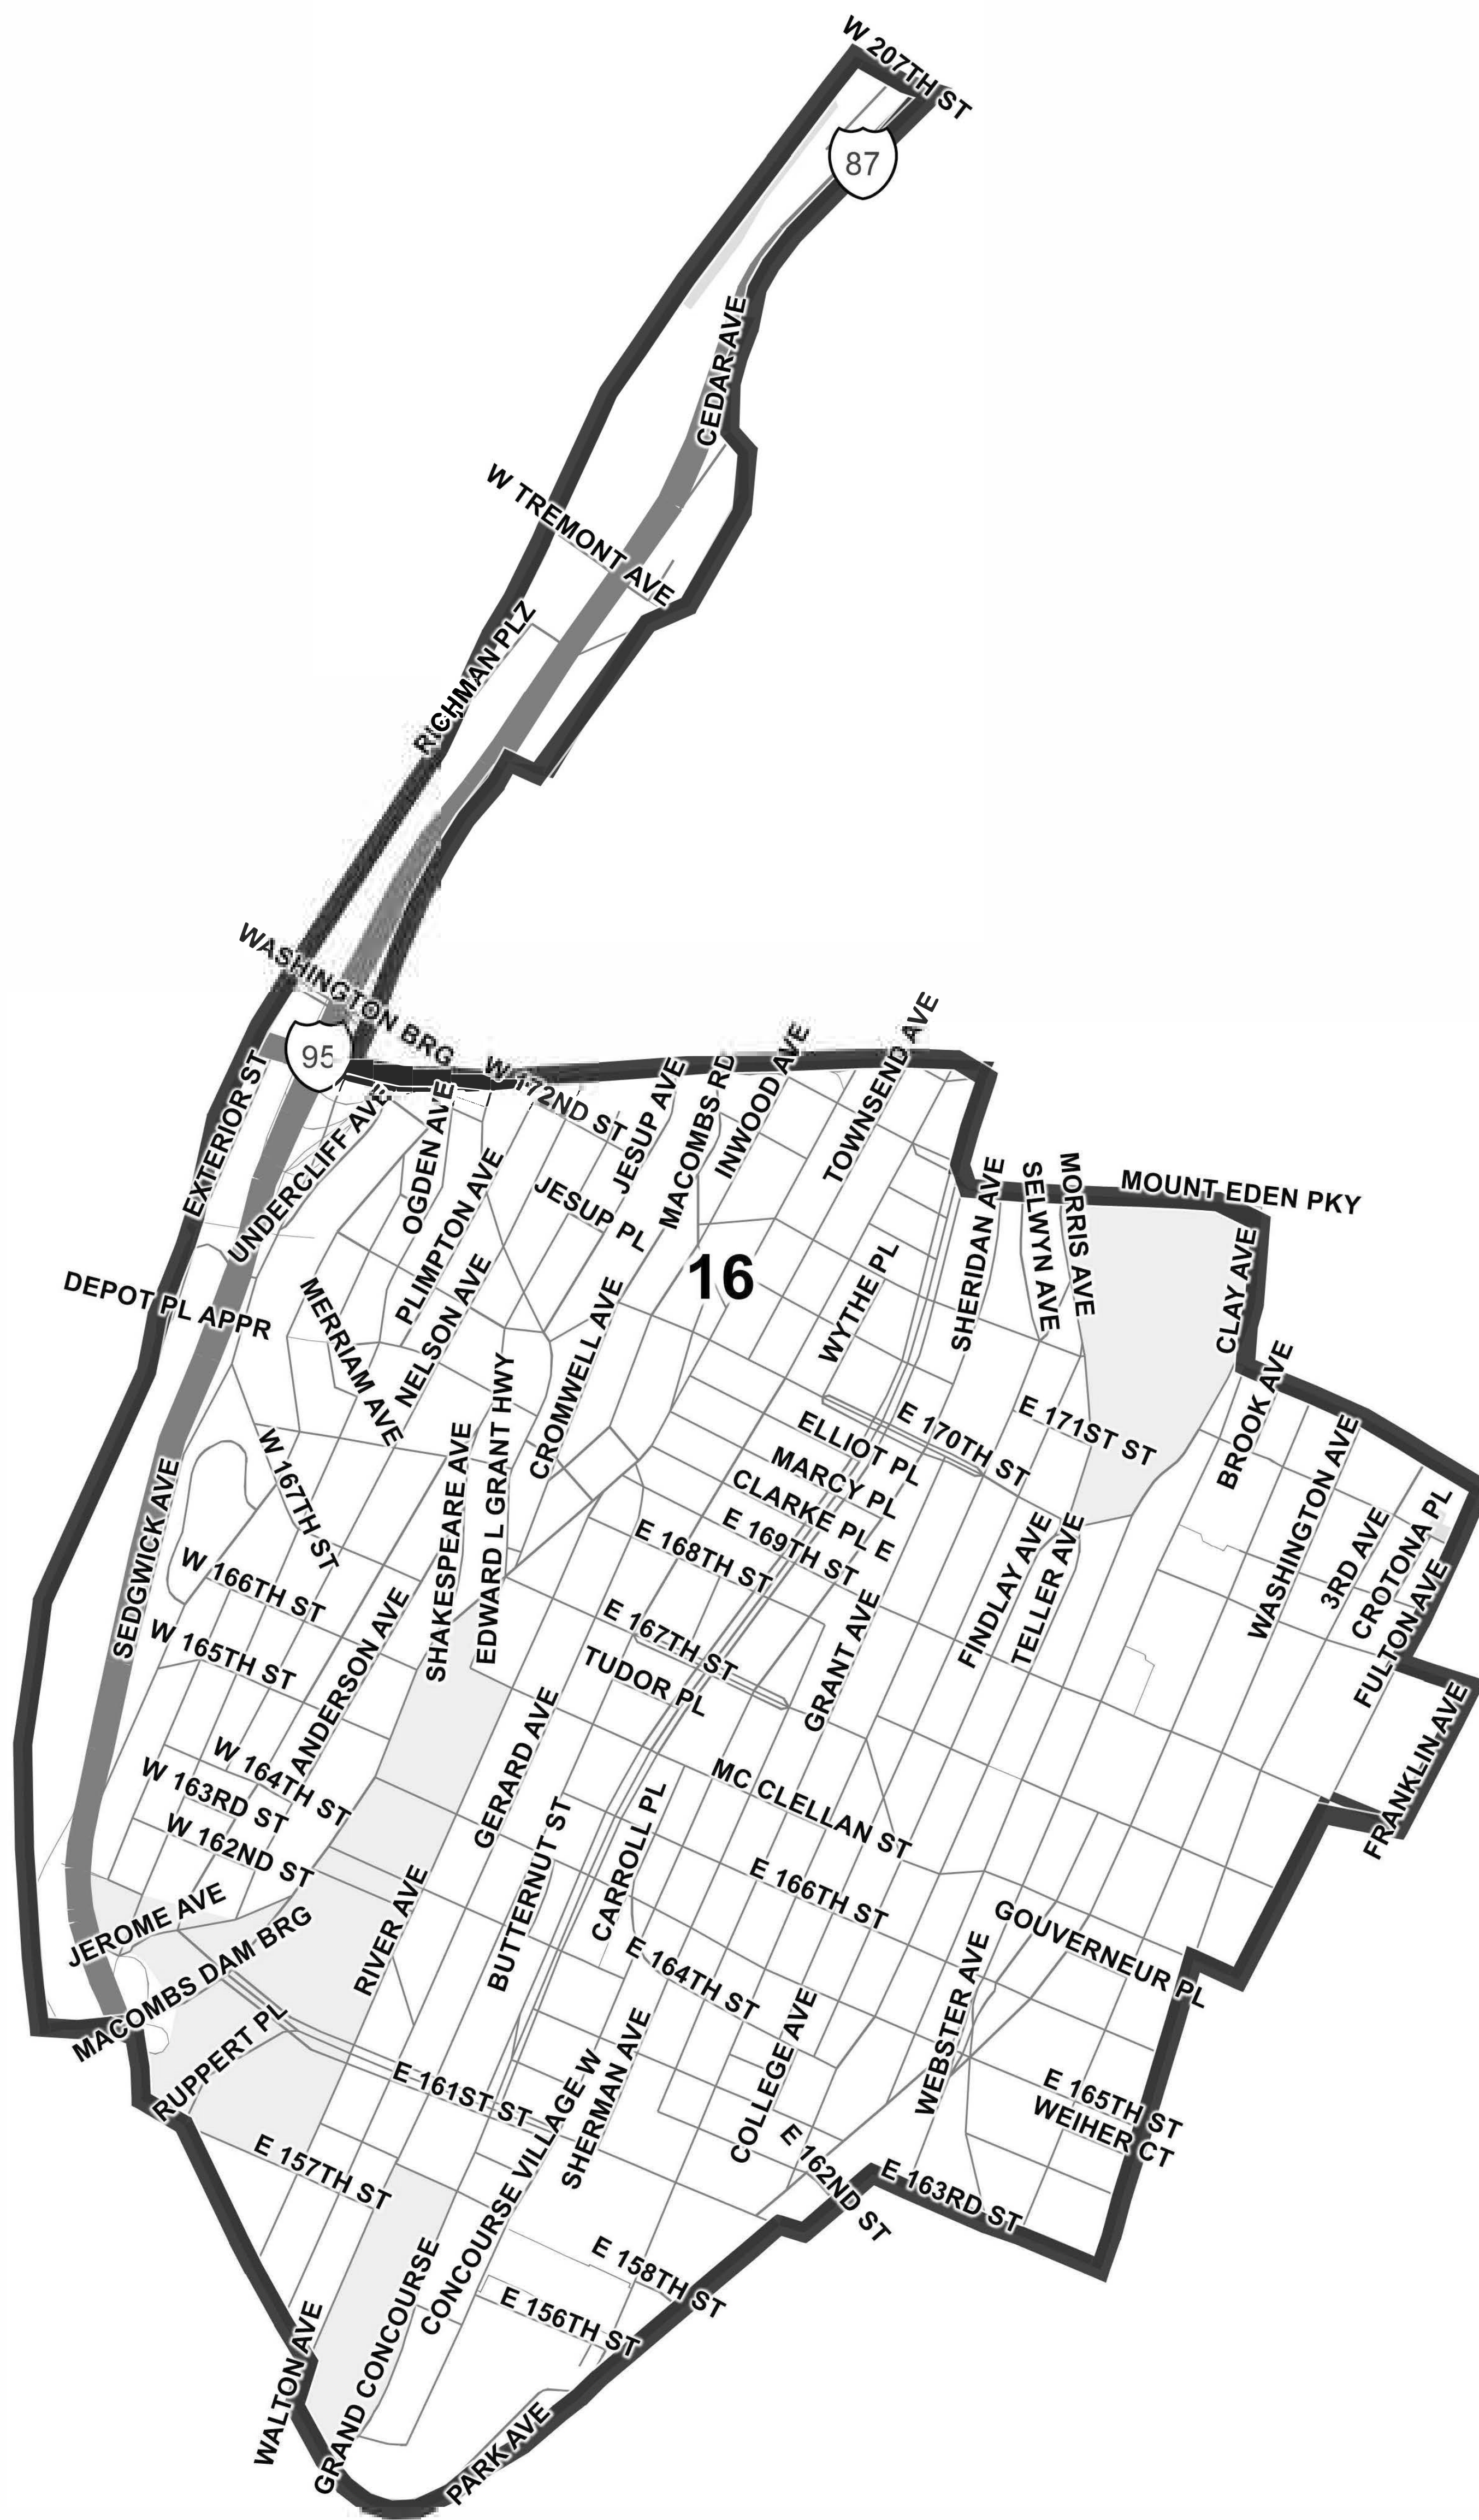

NYC Council Districts
Updated Revised Plan
(As of October 6, 2022)

District: 16

Field	Value
District	16
Adj_Population	175413
Deviation	2,531
% Deviation	1.46%

©2021 CALIPER