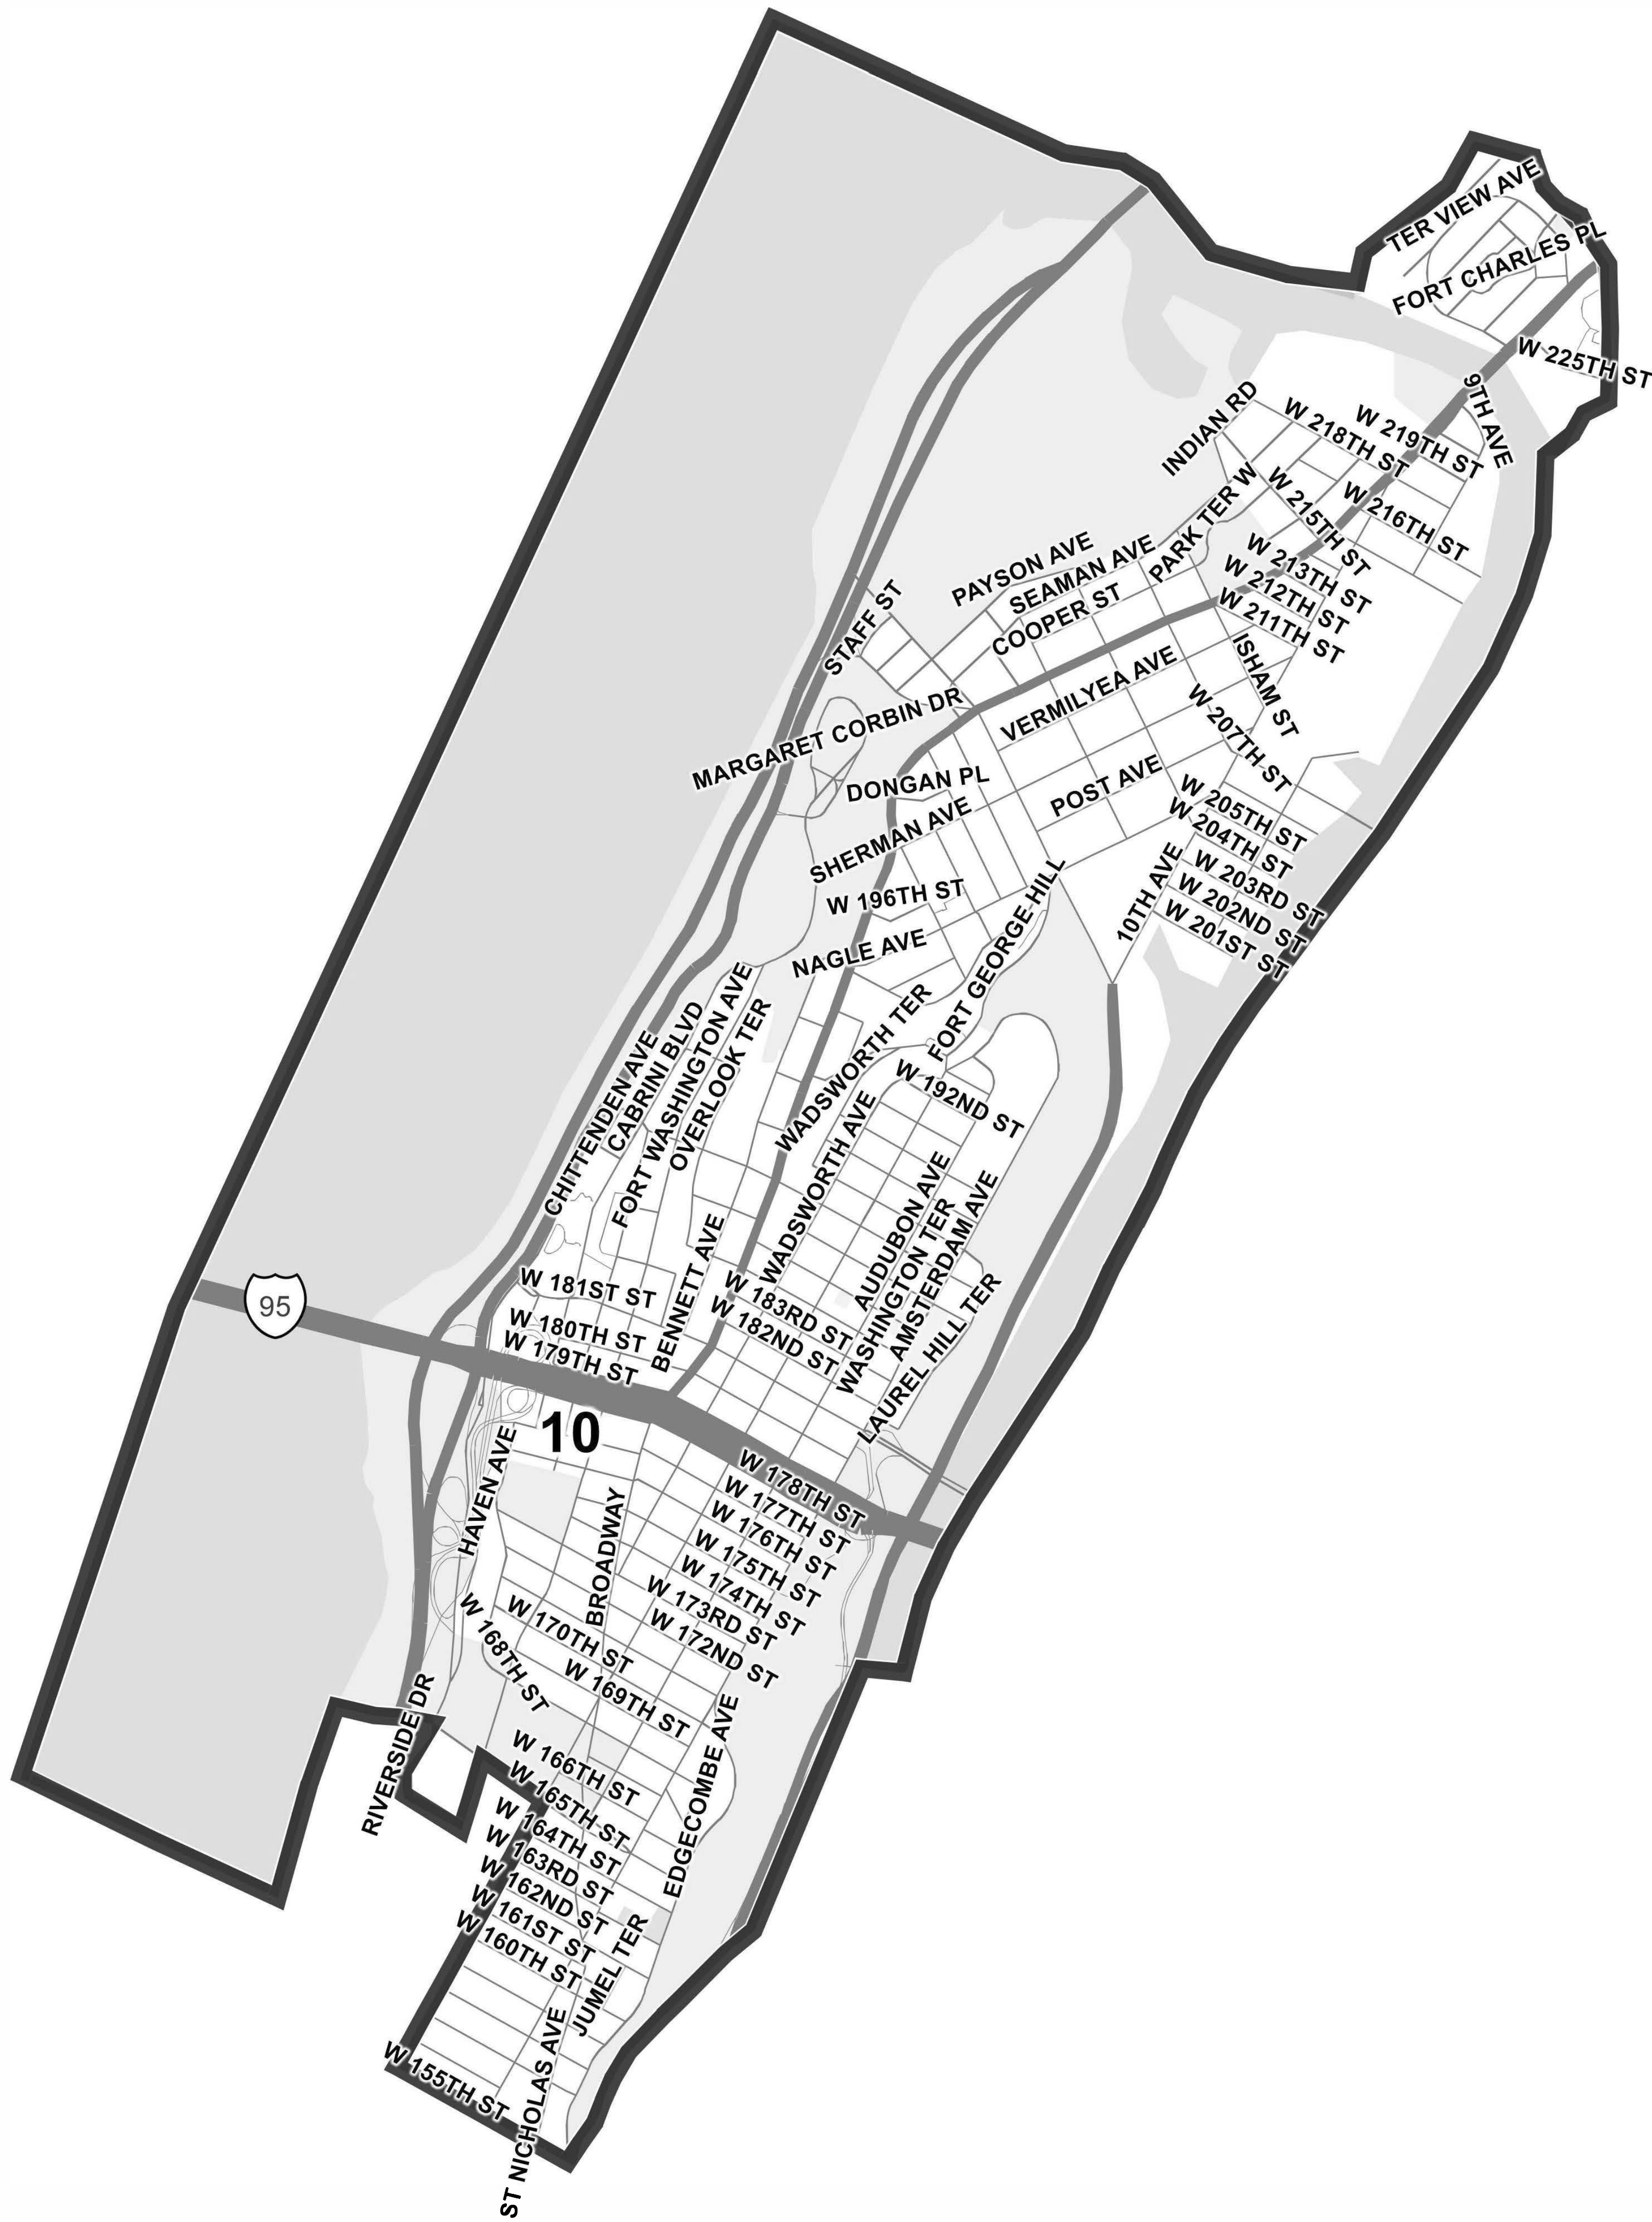

NYC Council Districts  
Updated Revised Plan  
(As of October 6, 2022)

**District: 10**

Field	Value
District	10
Adj_Population	175271
Deviation	2,389
% Deviation	1.38%

©2021 CALIPER