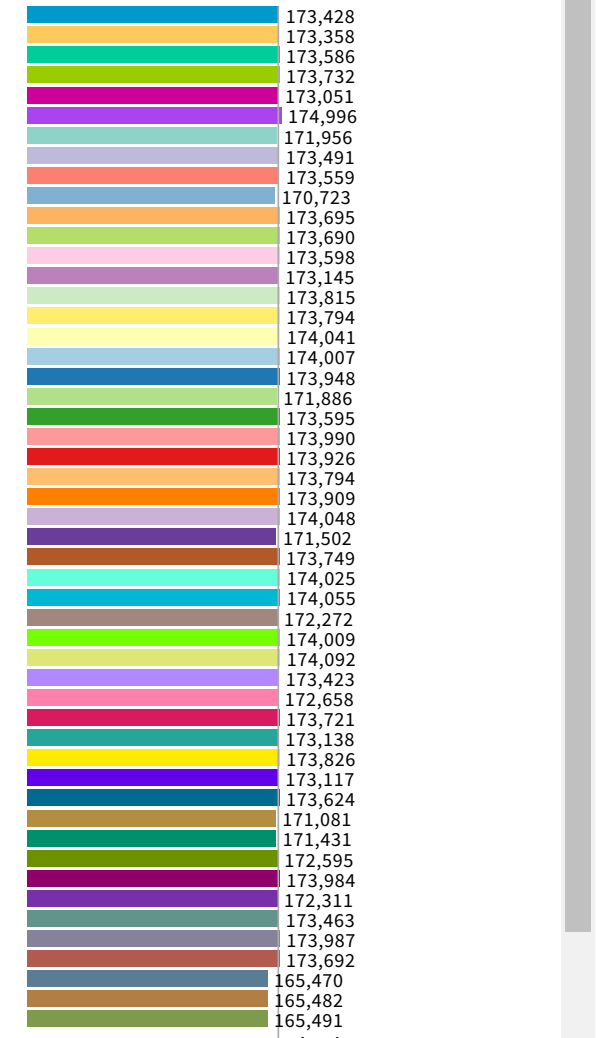

Population | Data Layers | Evaluation

Population Balance

Uses 2020 Decennial Census population with processing by Redistricting Partners on 2020 Blocks.

Ideal: 172,881.55