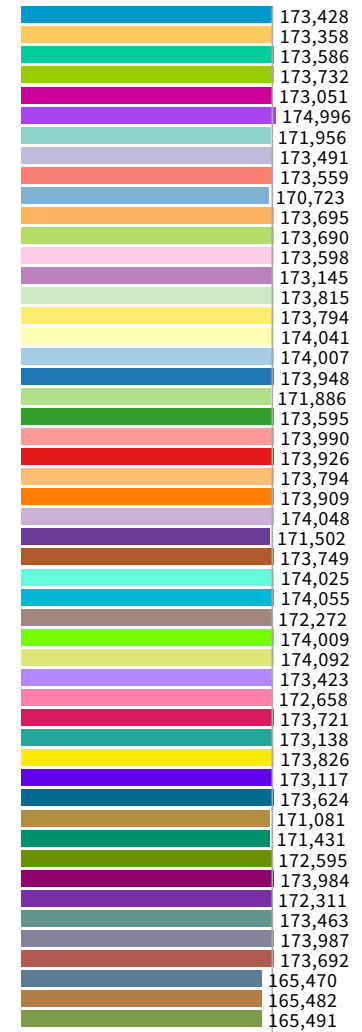

Population | Data Layers | Evaluation

Population Balance

Uses 2020 Decennial Census population with processing by Redistricting Partners on 2020 Blocks.

Ideal: 172,881.55