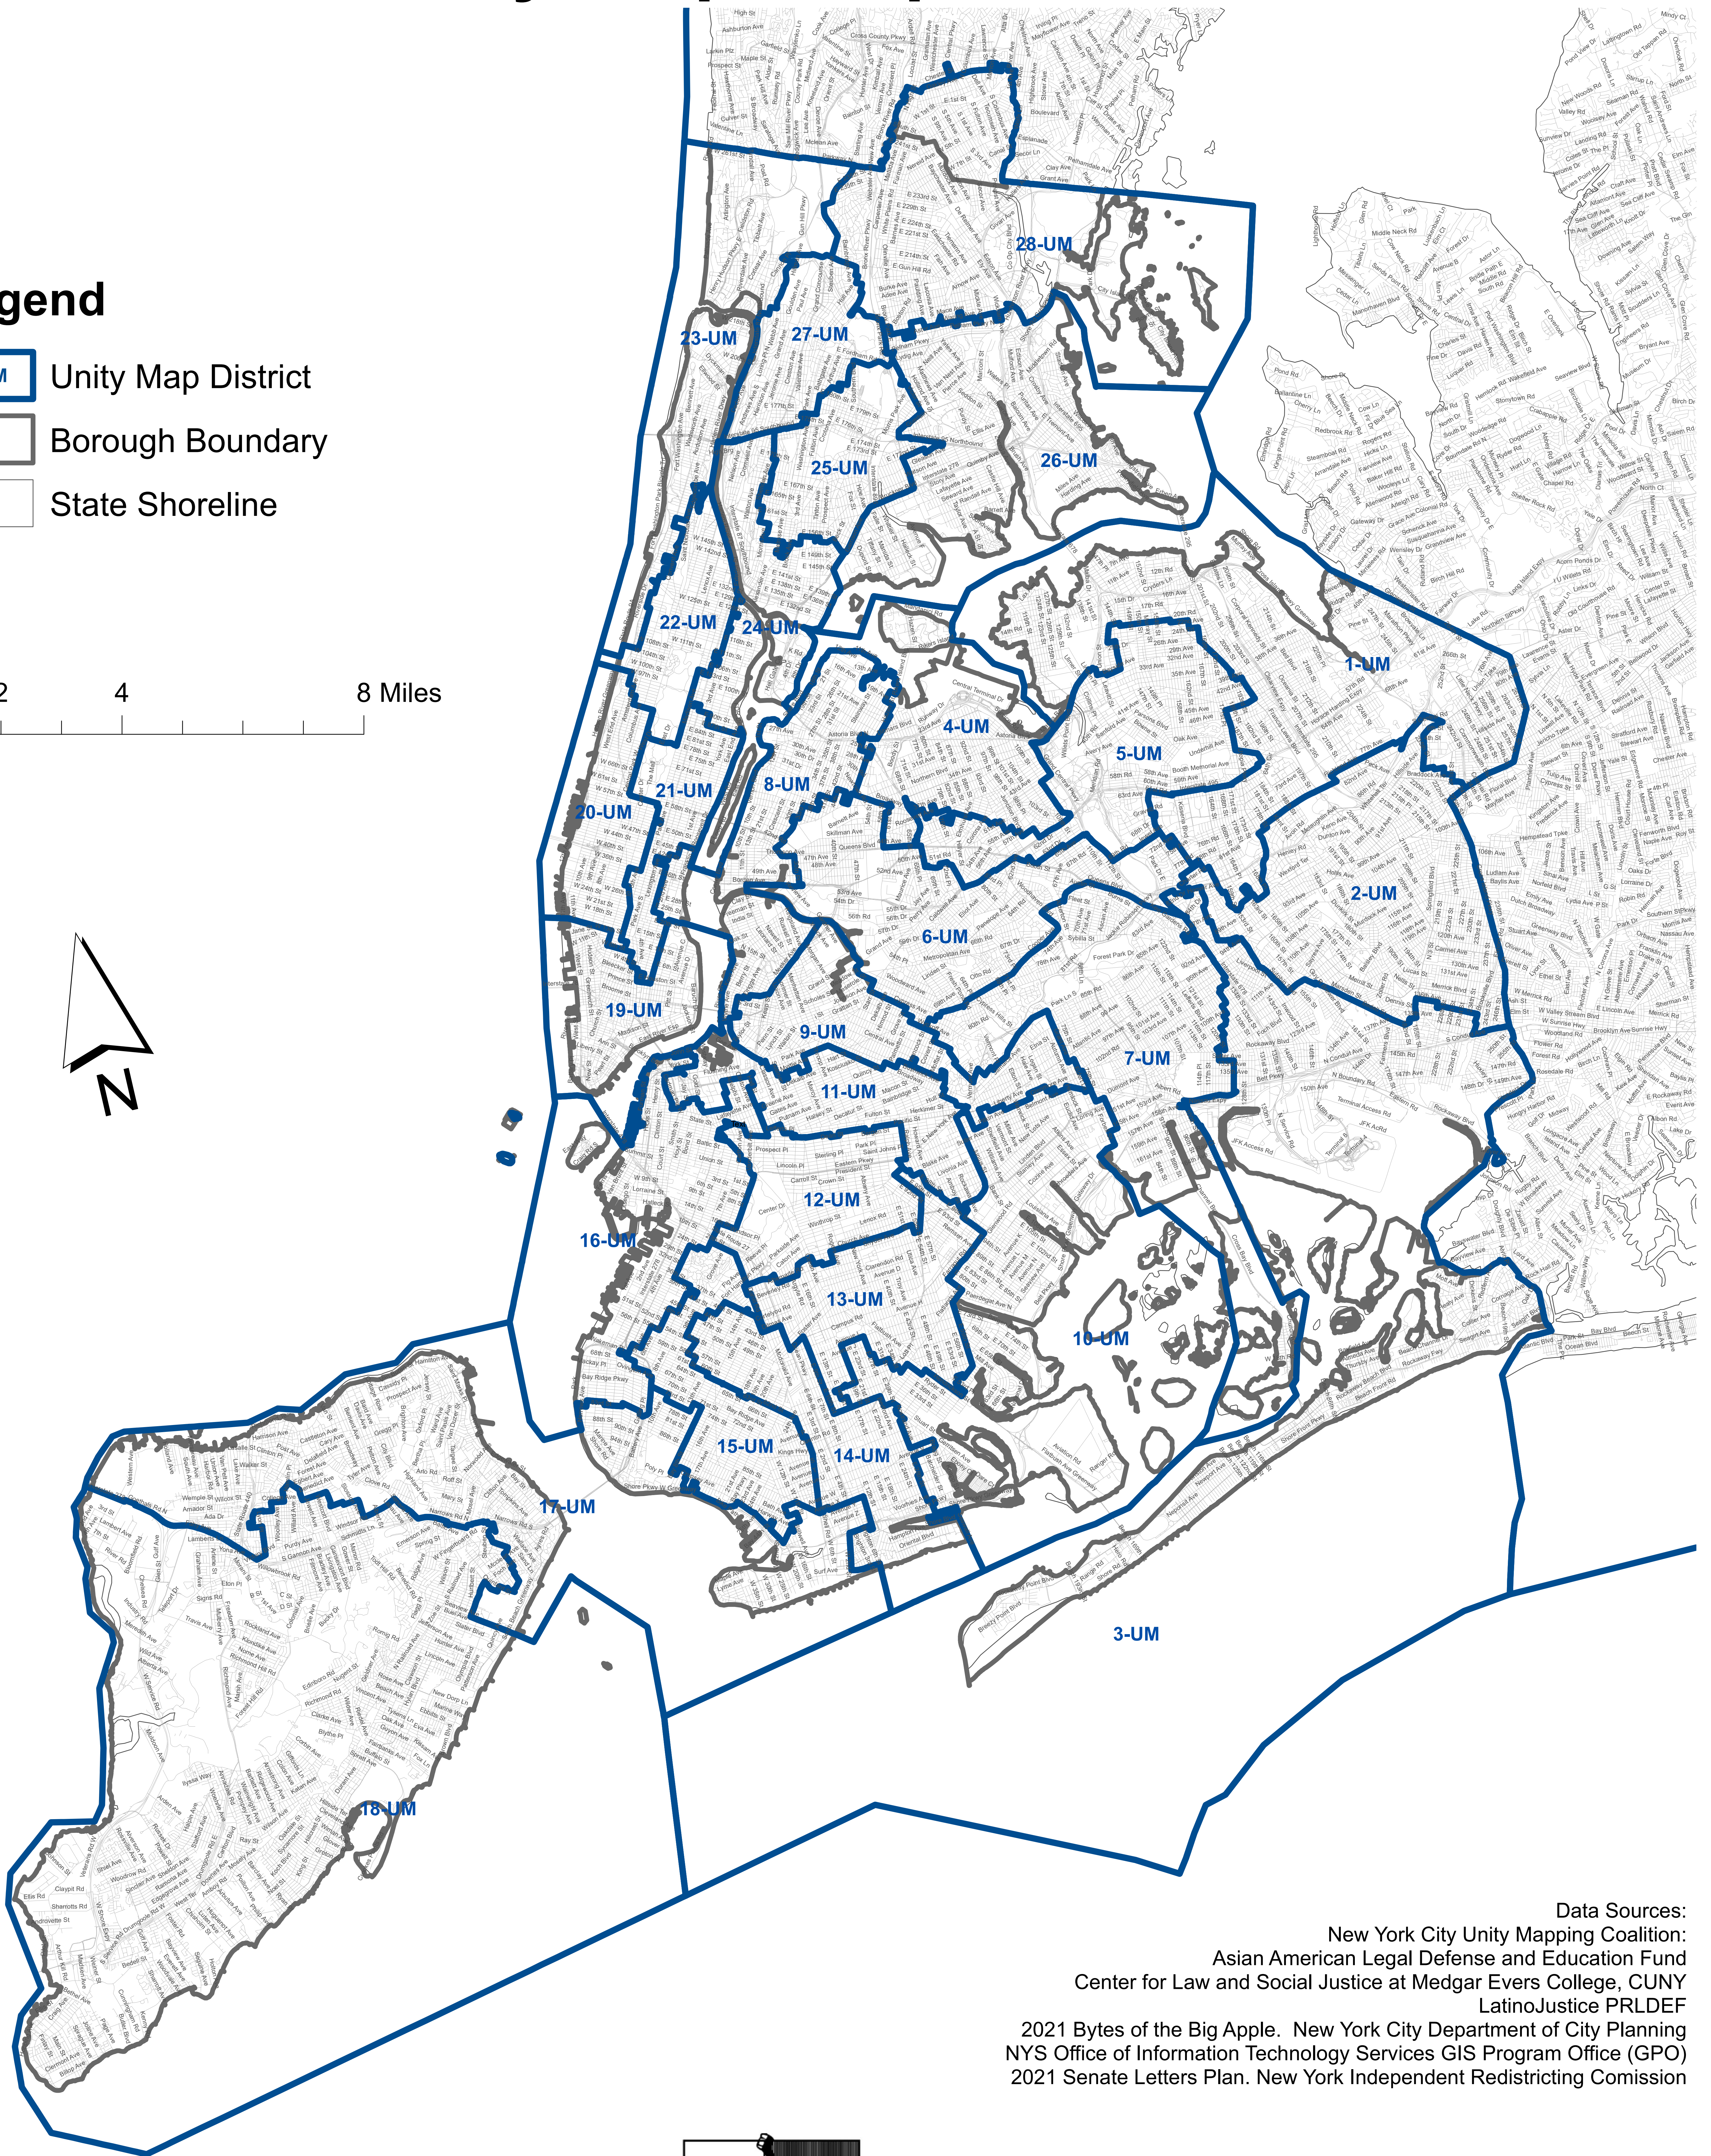

# 2021 New York State Senate Districts Unity Map Proposal

## Legend

- 0-UM Unity Map District
- Borough Boundary
- State Shoreline

0 2 4 8 Miles

Data Sources:  
 New York City Unity Mapping Coalition:  
 Asian American Legal Defense and Education Fund  
 Center for Law and Social Justice at Medgar Evers College, CUNY  
 LatinoJustice PRLDEF  
 2021 Bytes of the Big Apple. New York City Department of City Planning  
 NYS Office of Information Technology Services GIS Program Office (GPO)  
 2021 Senate Letters Plan. New York Independent Redistricting Commission