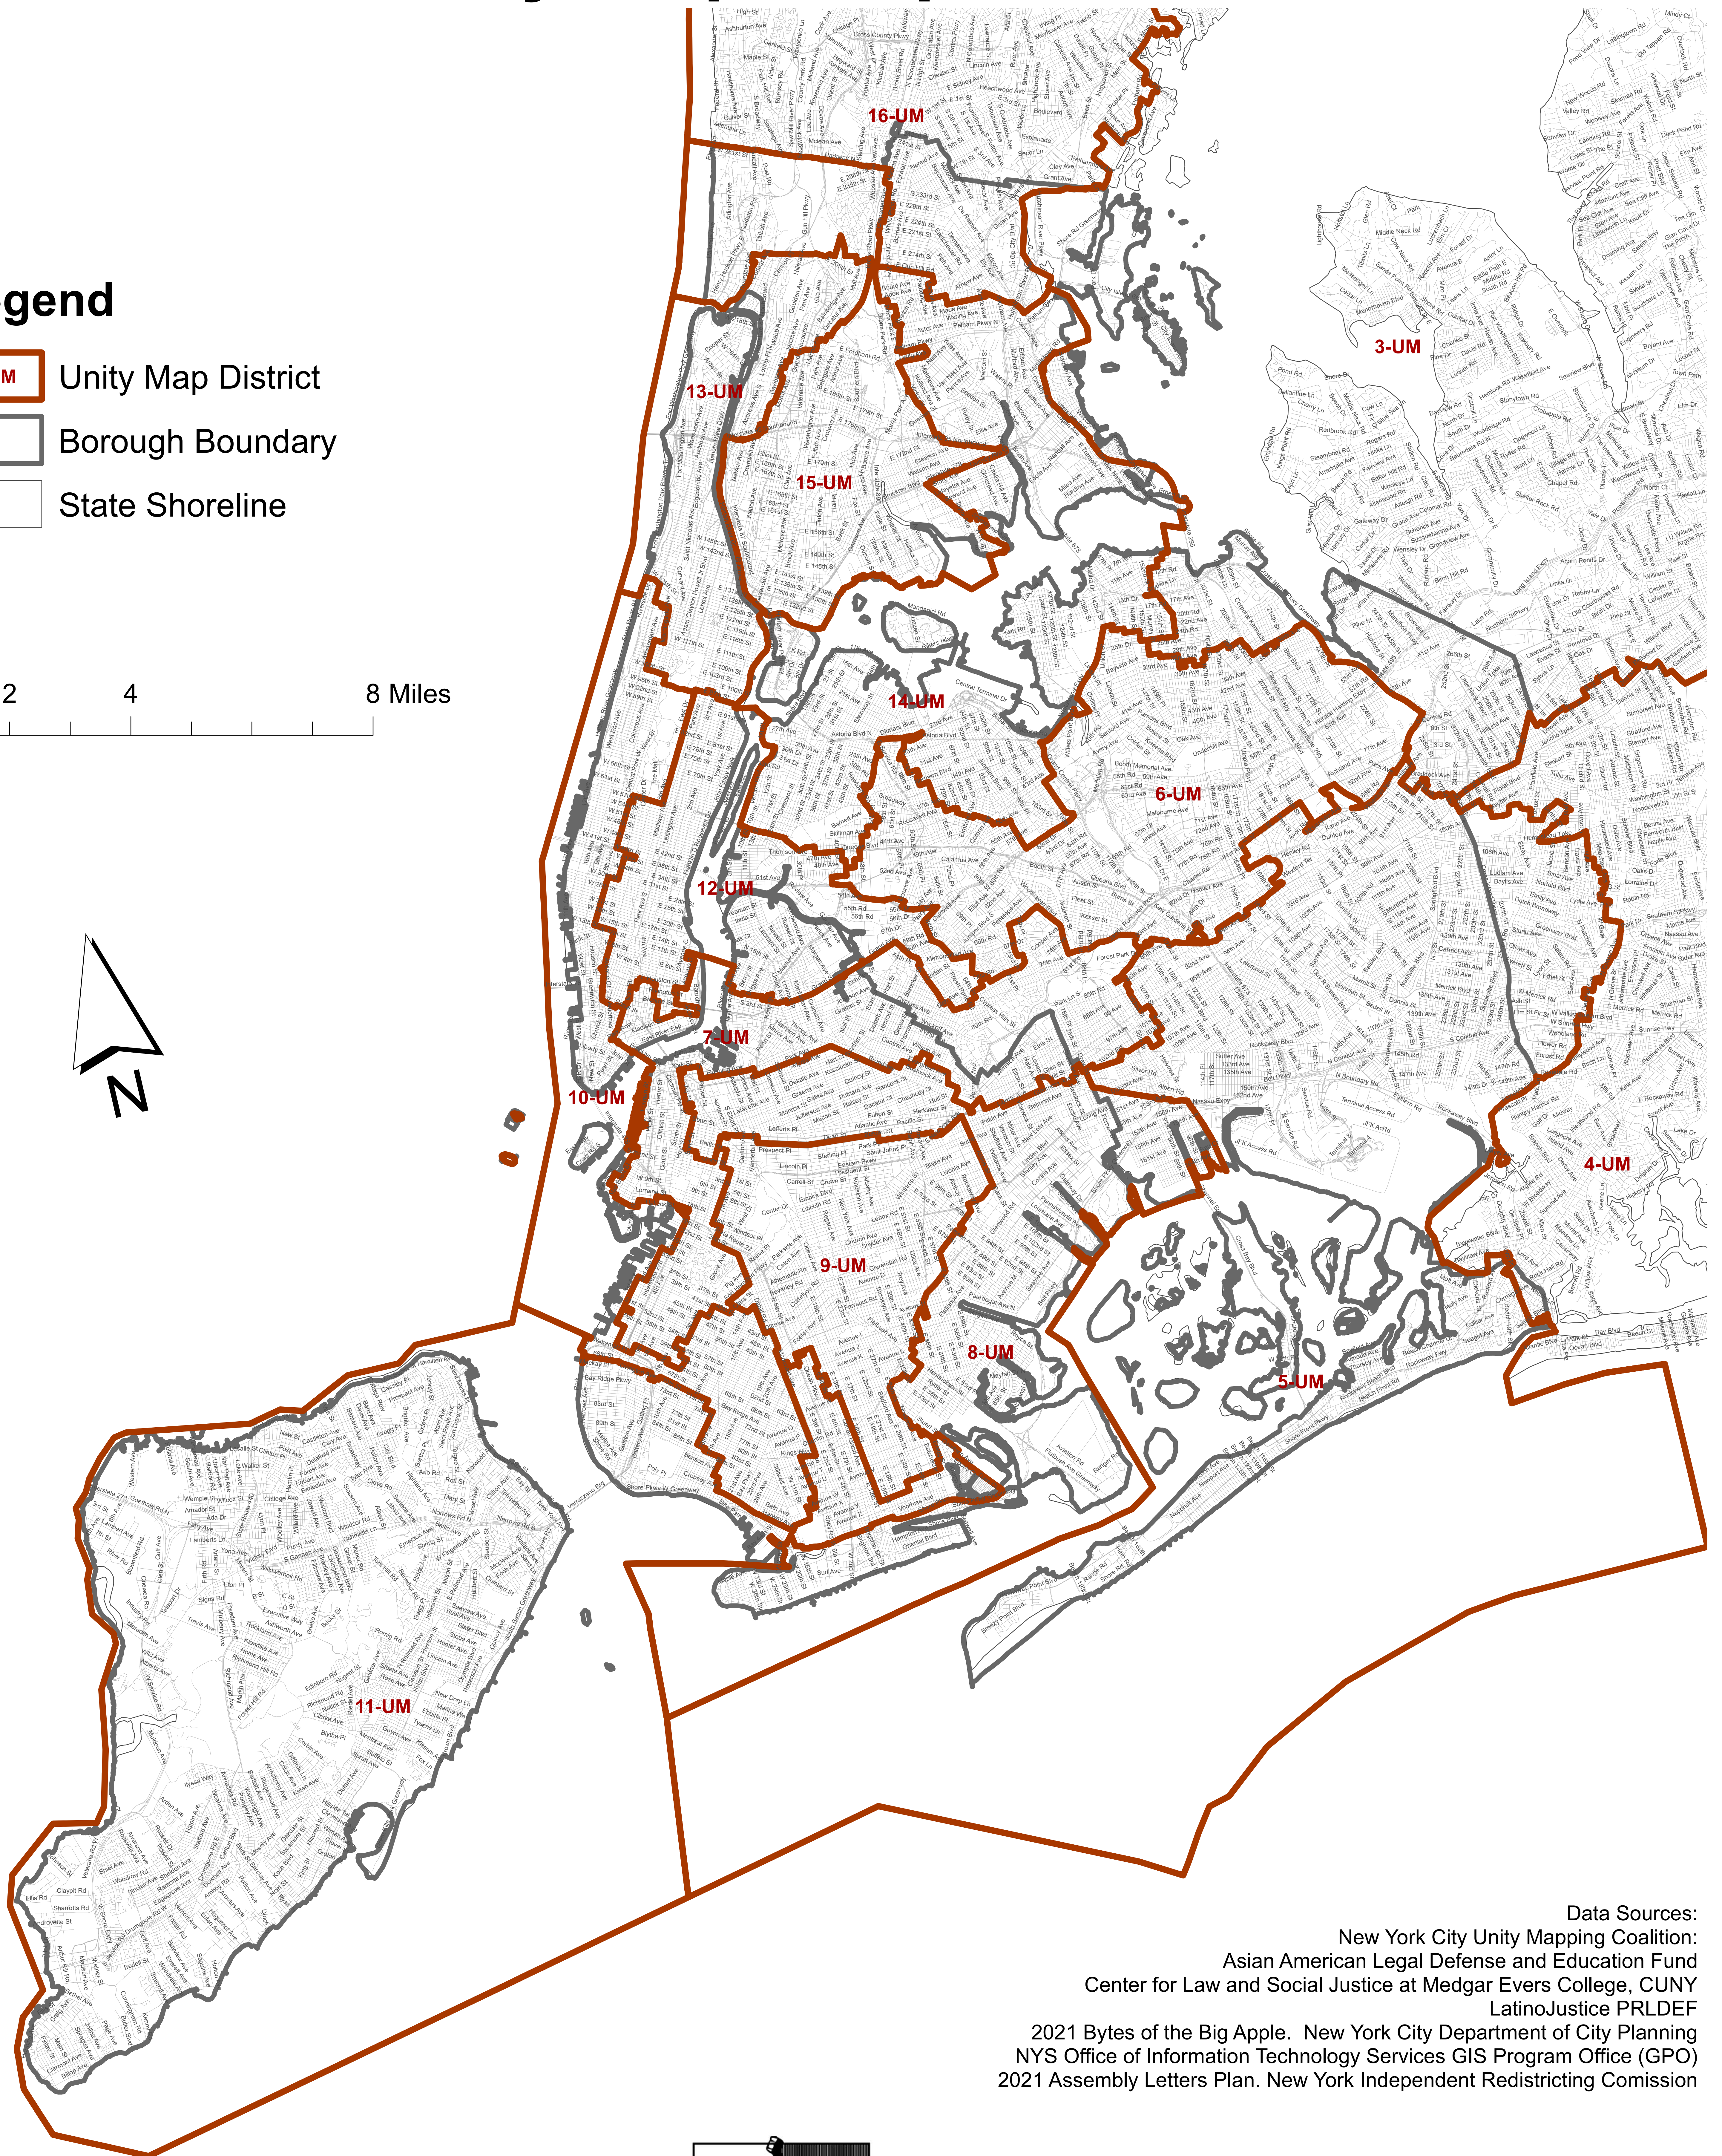

2021 New York Congressional Districts Unity Map Proposal

Legend

- 0-UM Unity Map District
- Borough Boundary
- State Shoreline

0 2 4 8 Miles

Data Sources:
 New York City Unity Mapping Coalition:
 Asian American Legal Defense and Education Fund
 Center for Law and Social Justice at Medgar Evers College, CUNY
 LatinoJustice PRLDEF
 2021 Bytes of the Big Apple. New York City Department of City Planning
 NYS Office of Information Technology Services GIS Program Office (GPO)
 2021 Assembly Letters Plan. New York Independent Redistricting Commission