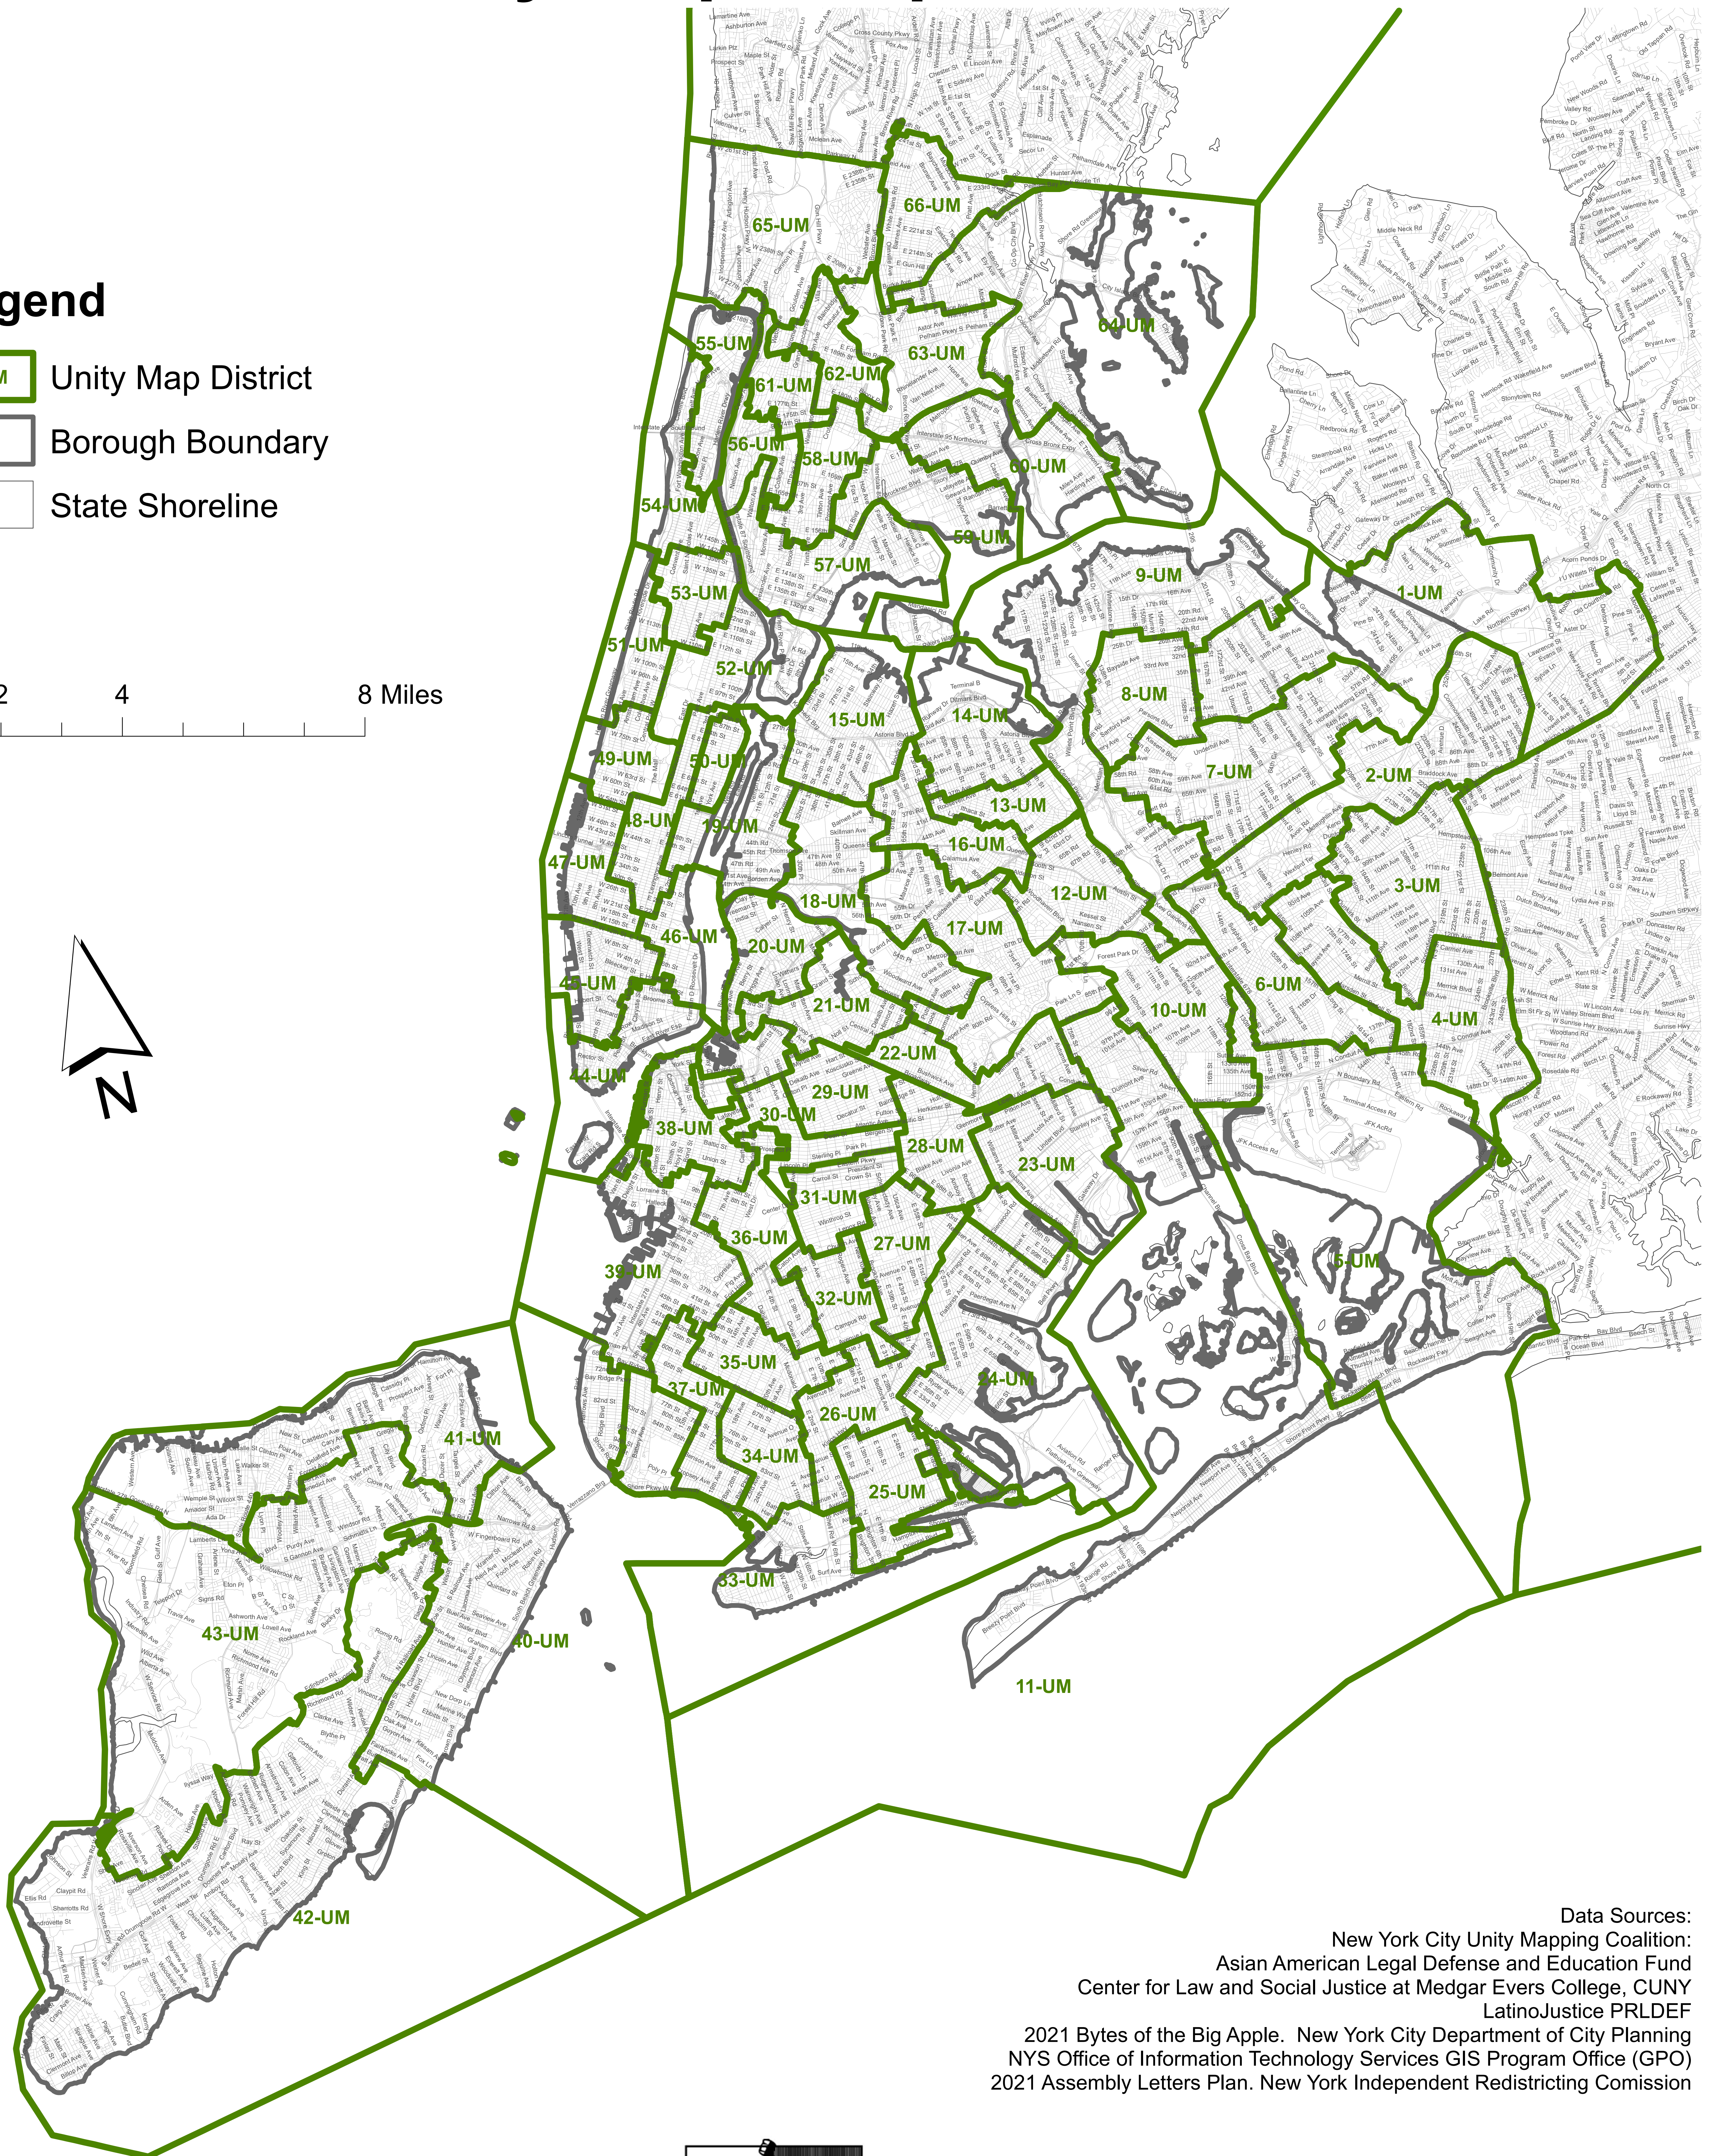

# 2021 New York State Assembly Districts Unity Map Proposal

## Legend

- 0-UM Unity Map District
- Borough Boundary
- State Shoreline

0 2 4 8 Miles

Data Sources:  
 New York City Unity Mapping Coalition:  
 Asian American Legal Defense and Education Fund  
 Center for Law and Social Justice at Medgar Evers College, CUNY  
 LatinoJustice PRLDEF  
 2021 Bytes of the Big Apple. New York City Department of City Planning  
 NYS Office of Information Technology Services GIS Program Office (GPO)  
 2021 Assembly Letters Plan. New York Independent Redistricting Commission