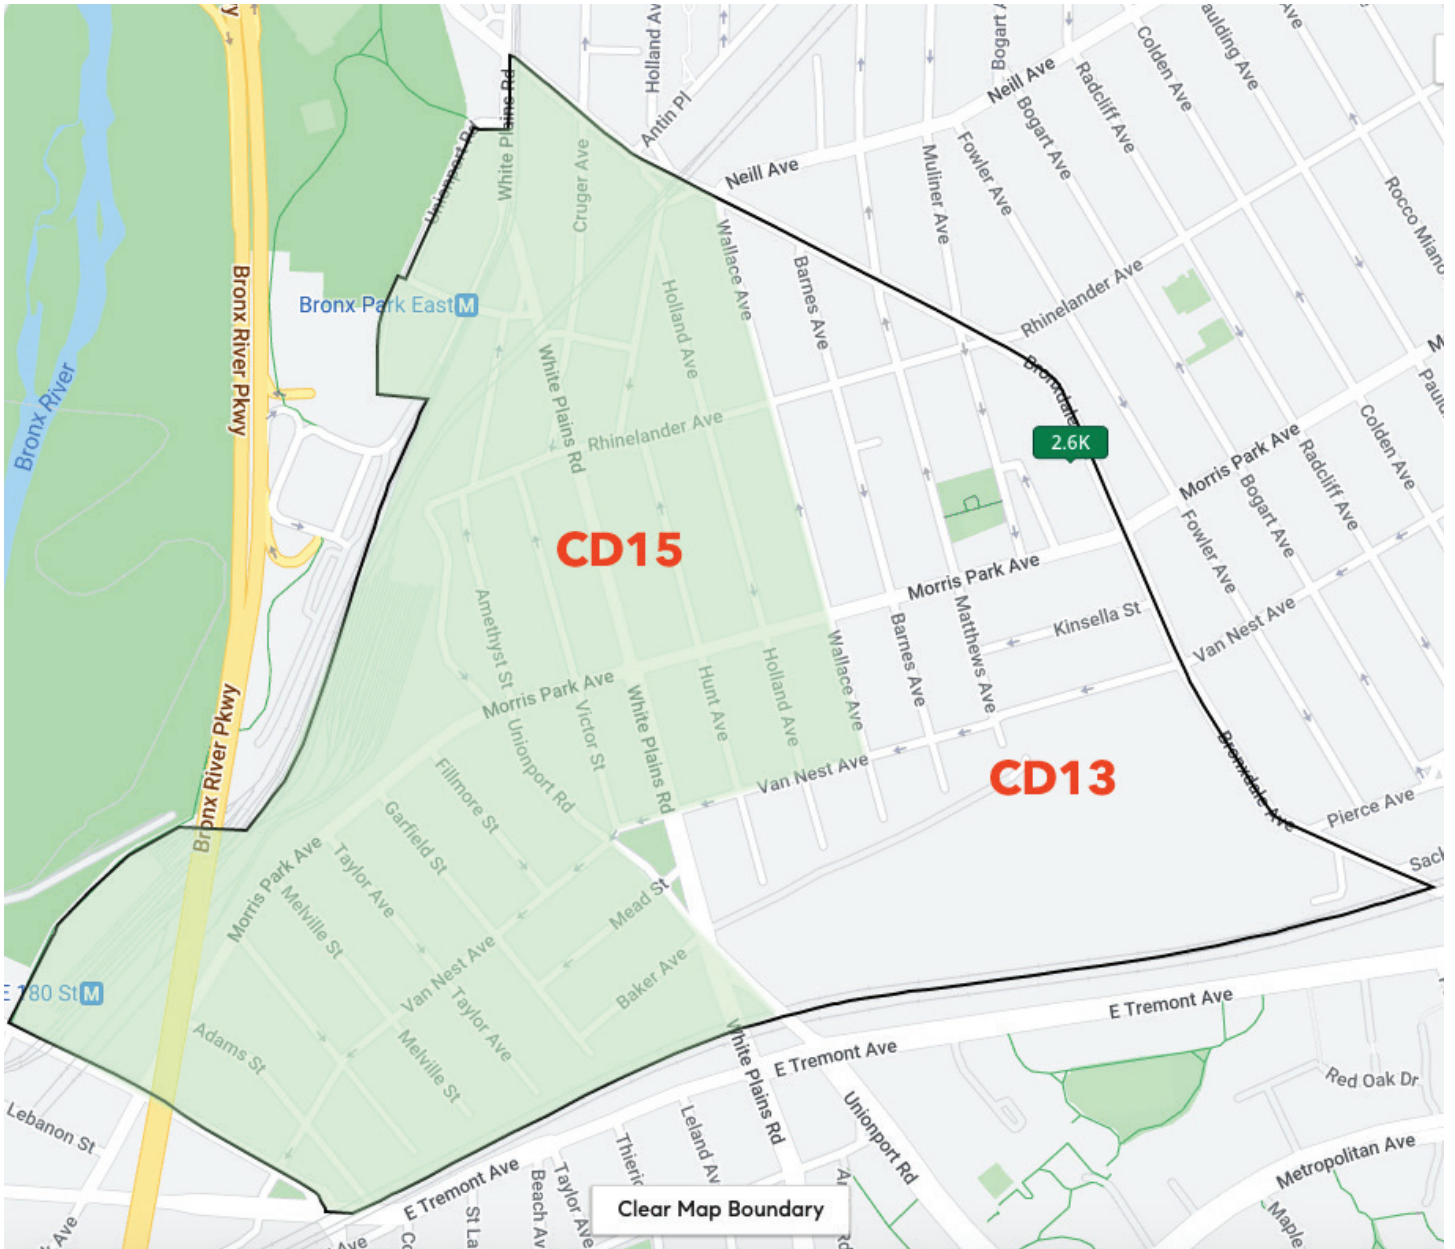

For the Van Nest Community to move forward and receive needed funding, it must not be split. We are asking the Commission to:

- The area of Van Nest presently in City Council District 15 needs to be united with City Council District 13 which aligns more with the fabric of Van Nest's low density community concerns, Community Board 11, the 49th Precinct and unification of the Yemeni Muslim community. **Please see the attached map.**
- Unite the neighborhoods of Van Nest, Morris Park, Pelham Parkway, Bronx Park East, and Allerton that presently all work together in Community Board 11 sharing common issues into City Council District 13. **Please see attached map.**

I want to thank the Commission for holding this Public Hearing and listening to our community concerns. It is truly appreciated.

MAP OF VAN NEST NEIGHBORHOOD:

1. Local boundaries of Van Nest neighborhood in the East Bronx:

2. Green shaded area shows the part of Van Nest presently in City Council District 15 with the other part of Van Nest in City Council District 13:

3. Green shaded area shows the new map of City Council District 13 unifying the neighborhoods of Van Nest, Morris Park, Pelham Parkway, majority of Bronx Park East, and majority of Allerton: