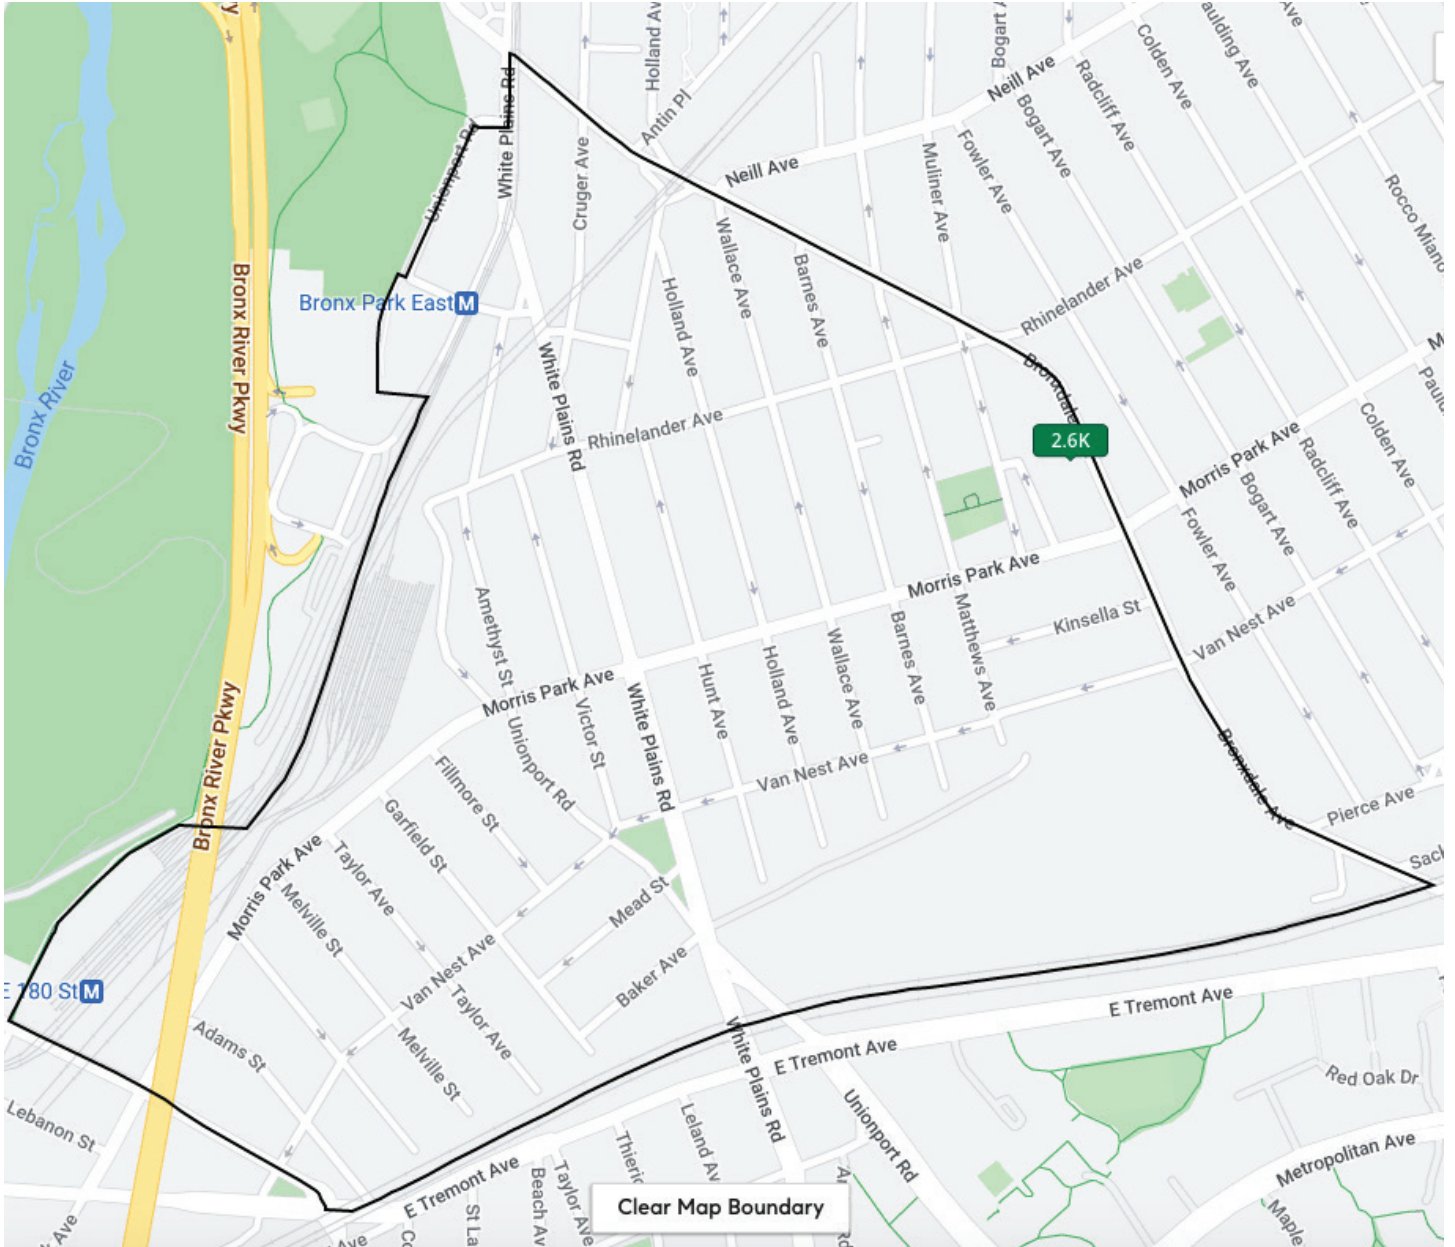

For the Van Nest Community to move forward and receive needed funding, it must not be split. We are asking the Commission to:

- The area of Van Nest presently in City Council District 15 needs to be united with City Council District 13 which aligns more with the fabric of Van Nest's low density community concerns, Community Board 11, the 49th Precinct and unification of the Yemeni Muslim community. **Please see the attached map.**
- Unite the neighborhoods of Van Nest, Morris Park, Pelham Parkway, Bronx Park East, and Allerton that presently all work together in Community Board 11 sharing common issues into City Council District 13. **Please see attached map.**

I want to thank the Commission for holding this Public Hearing and listening to our community concerns. It is truly appreciated.

MAP OF VAN NEST NEIGHBORHOOD:

1. Local boundaries of Van Nest neighborhood in the East Bronx:

2. Green shaded area shows the part of Van Nest presently in City Council District 15 with the other part of Van Nest in City Council District 13:

3. Green shaded area shows the new map of City Council District 13 unifying the neighborhoods of Van Nest, Morris Park, Pelham Parkway, majority of Bronx Park East, and majority of Allerton: