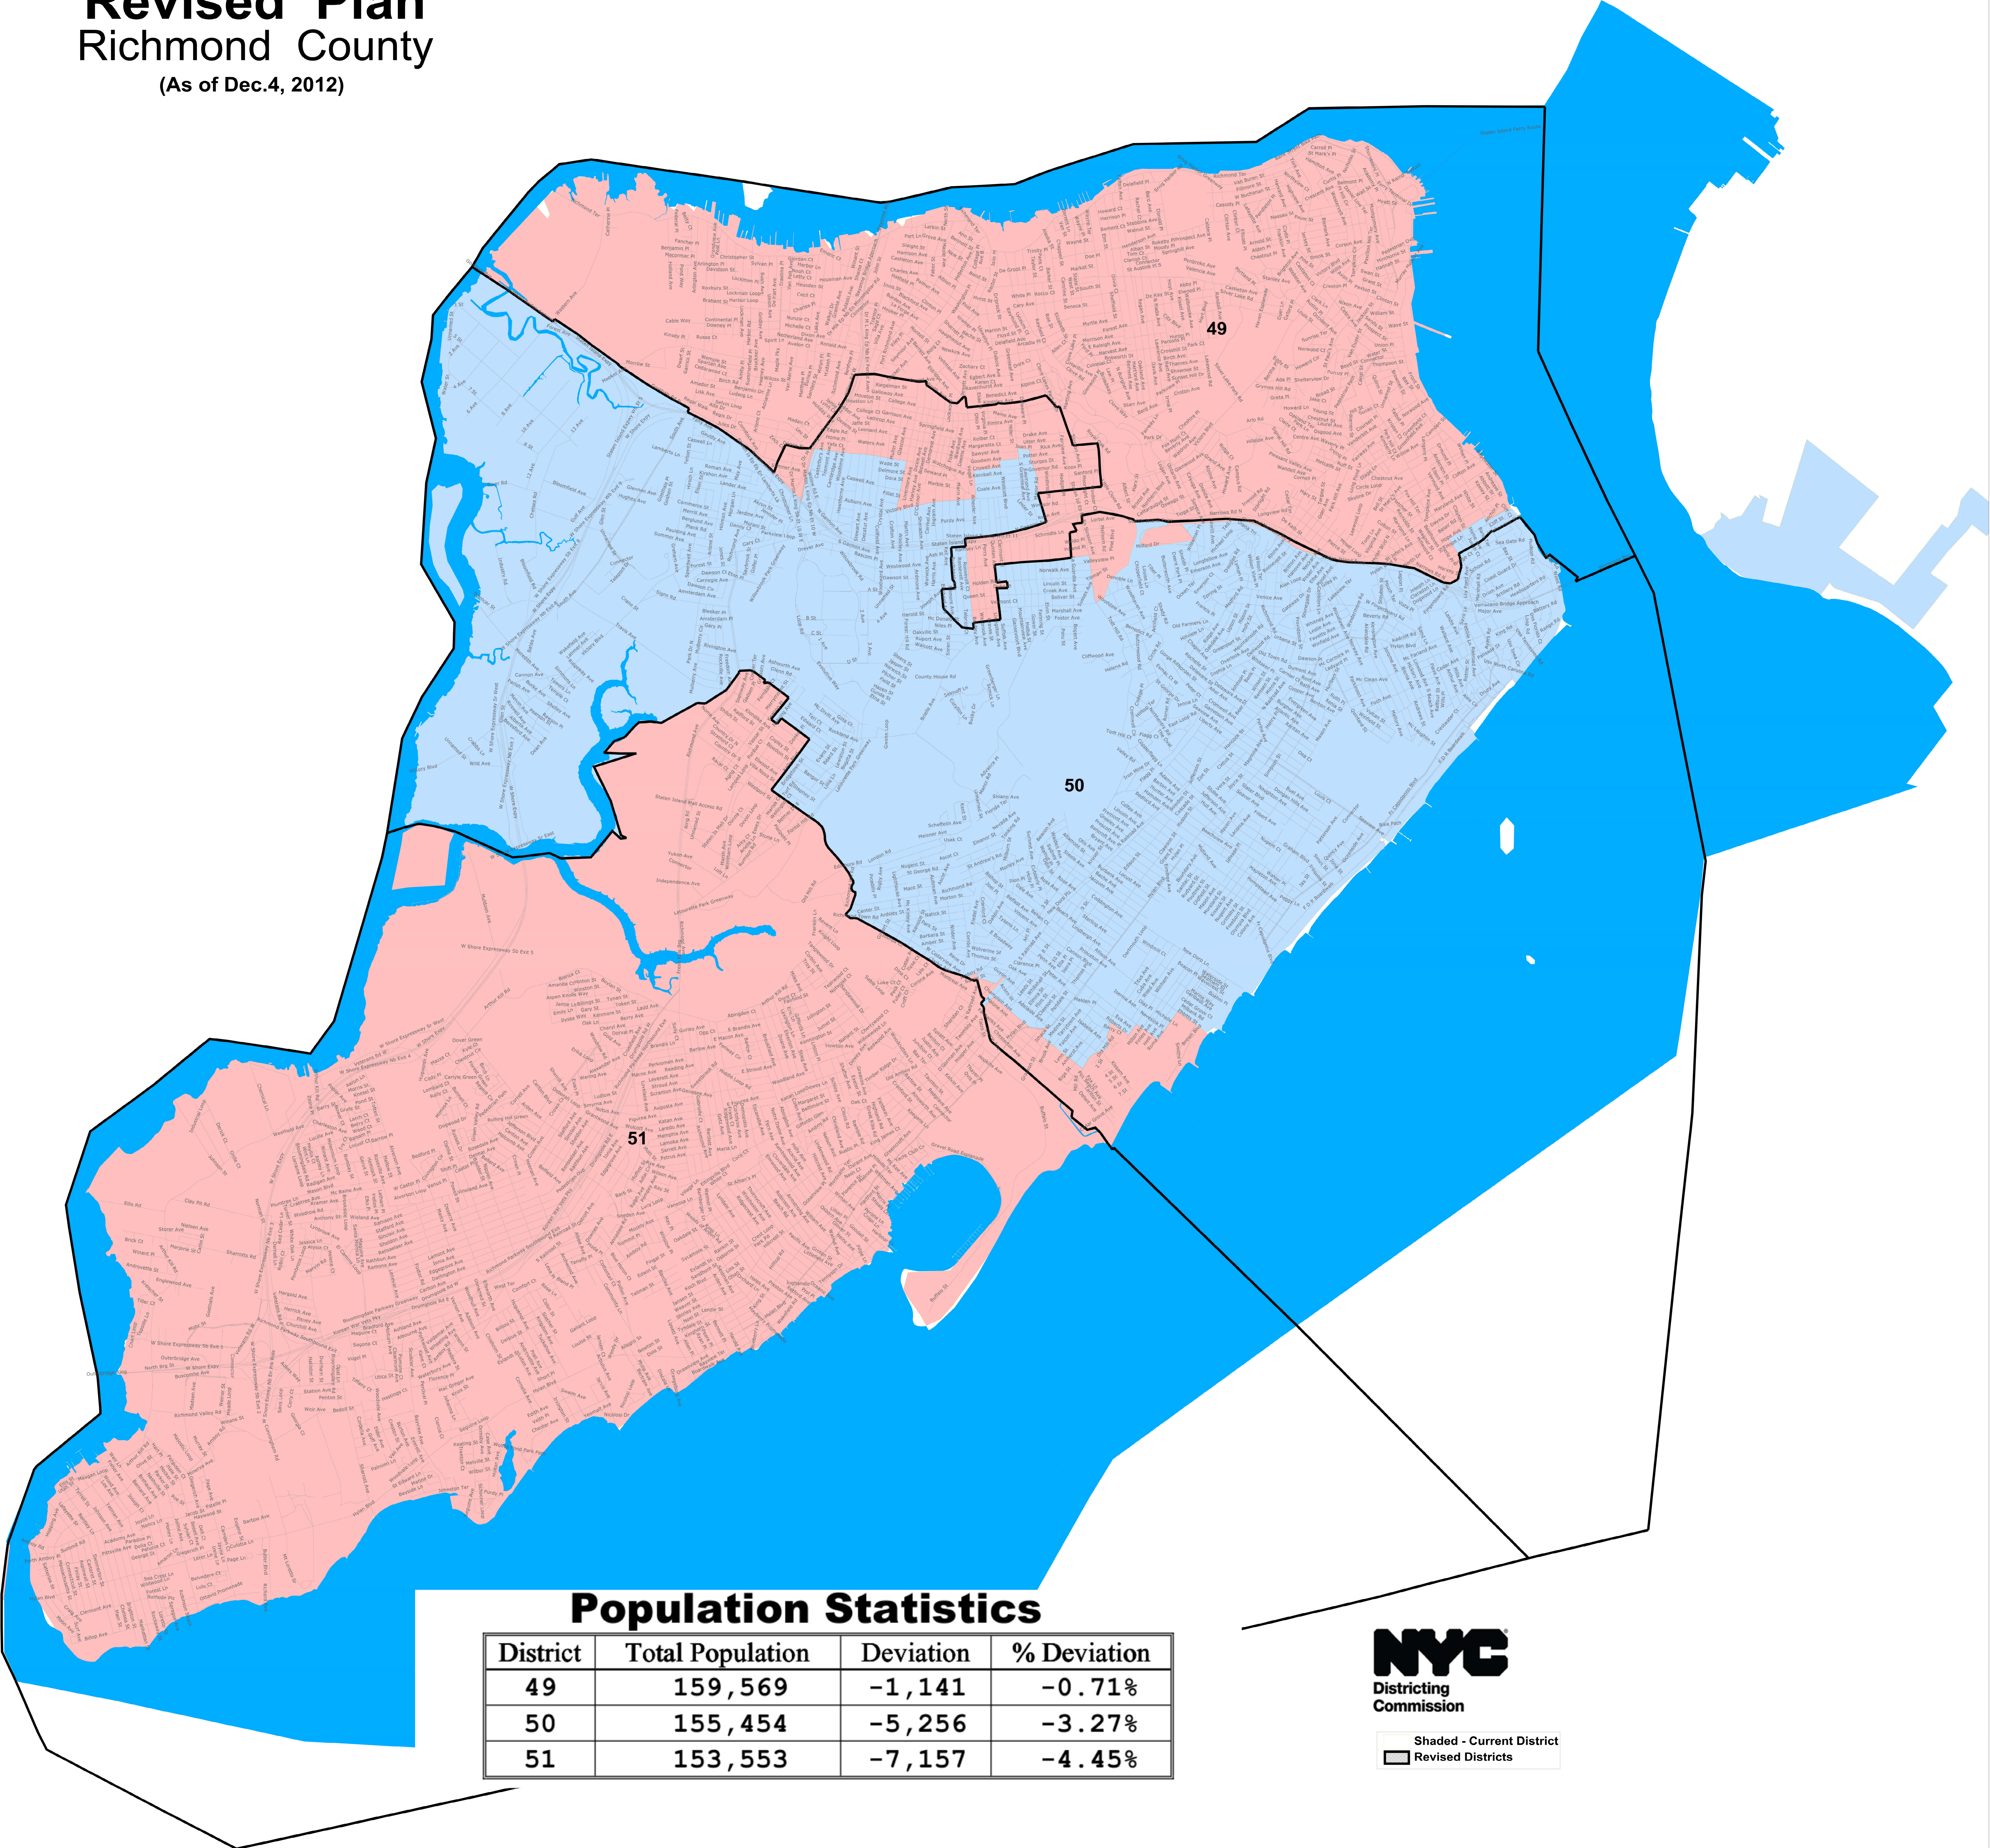

NYC Council Districts
Revised Plan
 Richmond County
 (As of Dec.4, 2012)

Population Statistics

District	Total Population	Deviation	% Deviation
49	159,569	-1,141	-0.71%
50	155,454	-5,256	-3.27%
51	153,553	-7,157	-4.45%

Shaded - Current District
 Revised Districts