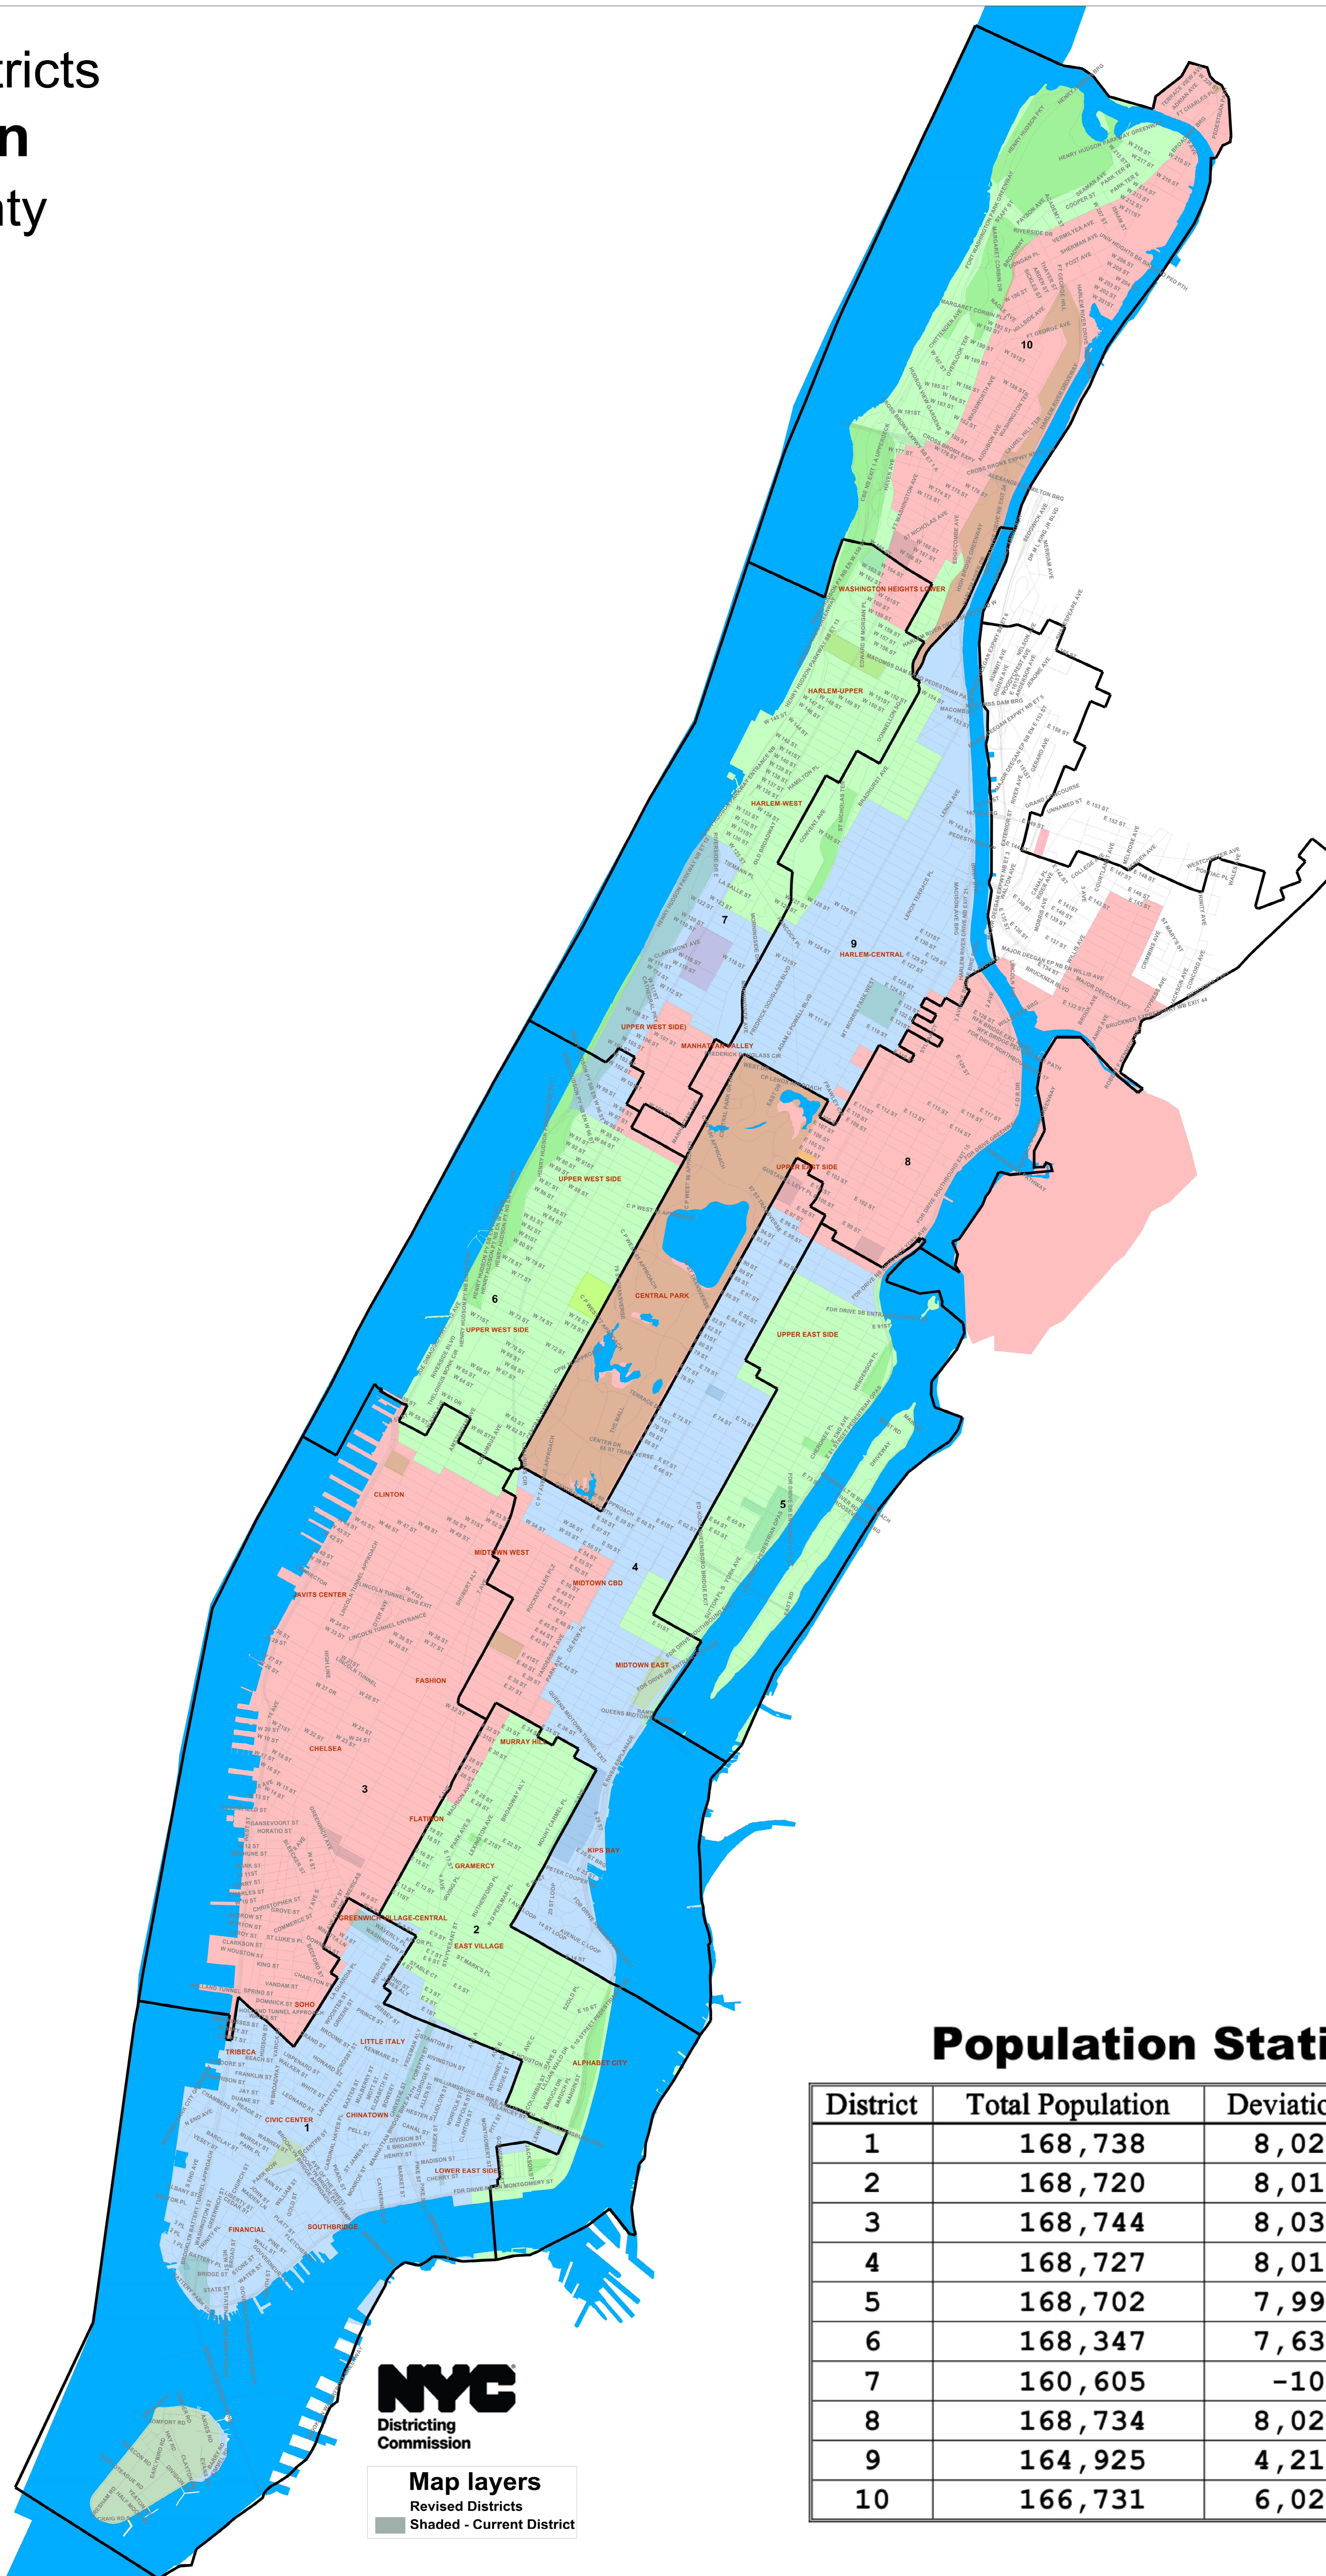

# NYC Council Districts Revised Plan New York County

(As of Dec. 4, 20120)

## Population Statistics

District	Total Population	Deviation	% Deviation
1	168,738	8,028	5.00%
2	168,720	8,010	4.98%
3	168,744	8,034	5.00%
4	168,727	8,017	4.99%
5	168,702	7,992	4.97%
6	168,347	7,637	4.75%
7	160,605	-105	-0.07%
8	168,734	8,024	4.99%
9	164,925	4,215	2.62%
10	166,731	6,021	3.75%

**NYC**  
Districting  
Commission

**Map layers**  
Revised Districts  
Shaded - Current District