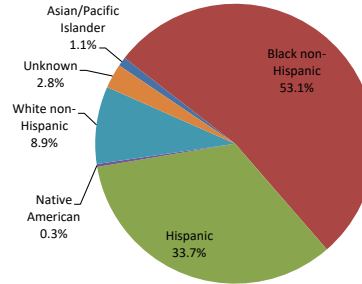

DHS DATA DASHBOARD - FISCAL YEAR 2021

Population

Average Daily Individuals in Shelter, FY 2021

Race/Ethnicity of Families with Children in Shelter (Heads of Households), FY 2021

Race/Ethnicity of Adult Families in Shelter (Heads of Households), FY 2021

Race/Ethnicity of Single Adults in Shelter, FY 2021

DHS DATA DASHBOARD - FISCAL YEAR 2021

Shelter Placements

Families with Children Total Shelter Placements, FY 2021

Adult Families Total Shelter Placements, FY 2021