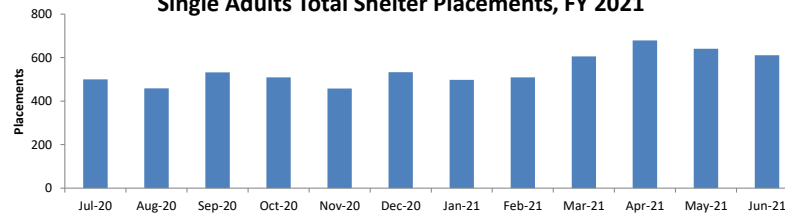

DHS DATA DASHBOARD - FISCAL YEAR 2021

Population

Average Daily Individuals in Shelter, FY 2021

Race/Ethnicity of Families with Children in Shelter (Heads of Households), FY 2021

Race/Ethnicity of Adult Families in Shelter (Heads of Households), FY 2021

Race/Ethnicity of Single Adults in Shelter, FY 2021

DHS DATA DASHBOARD - FISCAL YEAR 2021

Shelter Placements

Families with Children Total Shelter Placements, FY 2021

Adult Families Total Shelter Placements, FY 2021

Single Adults Total Shelter Placements, FY 2021

DHS Single Adult Shelter Exits to Supportive Housing, FY 2021

DHS DATA DASHBOARD - FISCAL YEAR 2021

Schools

School-Aged Children in Shelter, FY 2021

DHS DATA DASHBOARD - FISCAL YEAR 2021