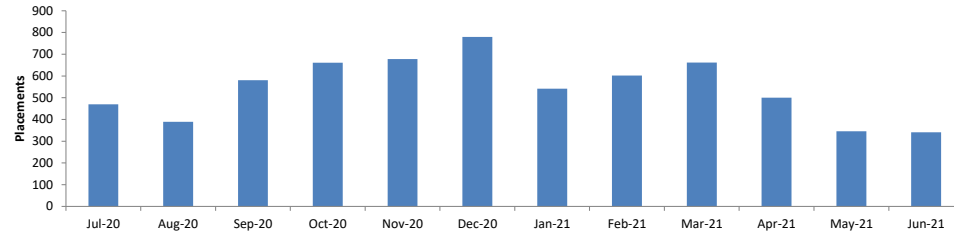

DHS DATA DASHBOARD - FISCAL YEAR 2021

Outreach and Unsheltered Population

**HOME-STAT Clients Placed into Permanent Housing,
Transitional Housing, and Other Settings, FY 2021**