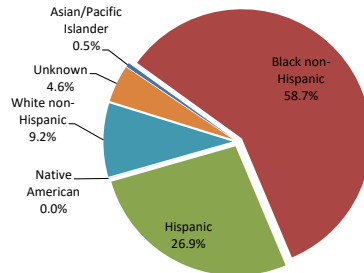

DHS DATA DASHBOARD - FISCAL YEAR 2021

Population

Average Daily Individuals in Shelter, FY 2021

Race/Ethnicity of Families with Children in Shelter (Heads of Households), FY 2021

Race/Ethnicity of Adult Families in Shelter (Heads of Households), FY 2021

Race/Ethnicity of Single Adults in Shelter, FY 2021

DHS DATA DASHBOARD - FISCAL YEAR 2021

Shelter Placements

Families with Children Total Shelter Placements, FY 2021

Adult Families Total Shelter Placements, FY 2021