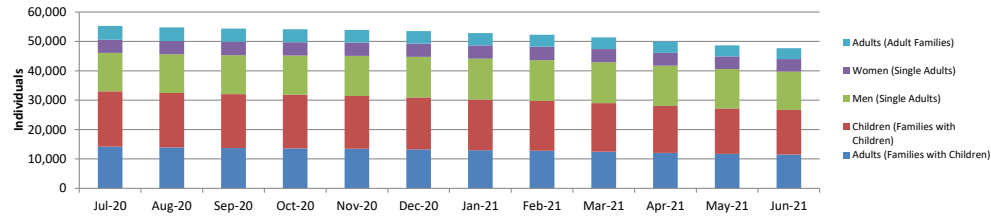

DHS DATA DASHBOARD - FISCAL YEAR 2021

Population

Average Daily Individuals in Shelter, FY 2021

Race/Ethnicity of Families with Children in Shelter (Heads of Households), FY 2021

Race/Ethnicity of Adult Families in Shelter (Heads of Households), FY 2021

Race/Ethnicity of Single Adults in Shelter, FY 2021

DHS DATA DASHBOARD - FISCAL YEAR 2021

Shelter Placements

Families with Children Total Shelter Placements, FY 2021

Adult Families Total Shelter Placements, FY 2021