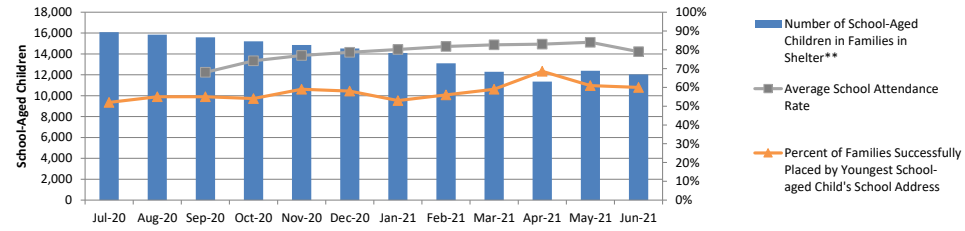

DHS DATA DASHBOARD - FISCAL YEAR 2021

Population

Average Daily Individuals in Shelter, FY 2021

Race/Ethnicity of Families with Children in Shelter (Heads of Households), FY 2021

Race/Ethnicity of Adult Families in Shelter (Heads of Households), FY 2021

Race/Ethnicity of Single Adults in Shelter, FY 2021

DHS DATA DASHBOARD - FISCAL YEAR 2021

Shelter Placements

Families with Children Total Shelter Placements, FY 2021

Adult Families Total Shelter Placements, FY 2021

Single Adults Total Shelter Placements, FY 2021

DHS Single Adult Shelter Exits to Supportive Housing, FY 2021

DHS DATA DASHBOARD - FISCAL YEAR 2021

Schools

School-Aged Children in Shelter, FY 2021

DHS DATA DASHBOARD - FISCAL YEAR 2021