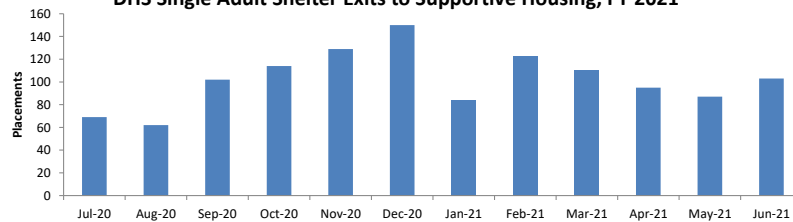

DHS DATA DASHBOARD - FISCAL YEAR 2021

Population

Average Daily Individuals in Shelter, FY 2021

Race/Ethnicity of Families with Children in Shelter (Heads of Households), FY 2021

Race/Ethnicity of Adult Families in Shelter (Heads of Households), FY 2021

Race/Ethnicity of Single Adults in Shelter, FY 2021

DHS DATA DASHBOARD - FISCAL YEAR 2021

Shelter Placements

Families with Children Total Shelter Placements, FY 2021

Adult Families Total Shelter Placements, FY 2021

Single Adults Total Shelter Placements, FY 2021

DHS Single Adult Shelter Exits to Supportive Housing, FY 2021

DHS DATA DASHBOARD - FISCAL YEAR 2021

Schools

School-Aged Children in Shelter, FY 2021

DHS DATA DASHBOARD - FISCAL YEAR 2021