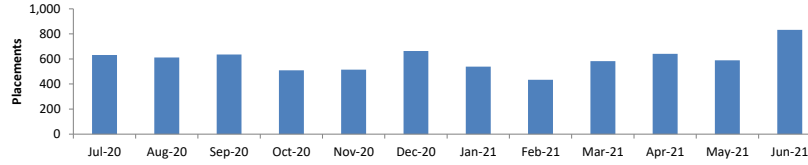

DHS DATA DASHBOARD - FISCAL YEAR 2021

Population

Average Daily Individuals in Shelter, FY 2021

Race/Ethnicity of Families with Children in Shelter (Heads of Households), FY 2021

Race/Ethnicity of Adult Families in Shelter (Heads of Households), FY 2021

Race/Ethnicity of Single Adults in Shelter, FY 2021

DHS DATA DASHBOARD - FISCAL YEAR 2021

Shelter Placements

Families with Children Total Shelter Placements, FY 2021

Adult Families Total Shelter Placements, FY 2021