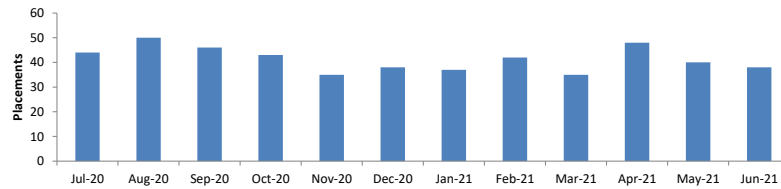

DHS DATA DASHBOARD - FISCAL YEAR 2021

Population

Average Daily Individuals in Shelter, FY 2021

Race/Ethnicity of Families with Children in Shelter (Heads of Households), FY 2021

Race/Ethnicity of Adult Families in Shelter (Heads of Households), FY 2021

Race/Ethnicity of Single Adults in Shelter, FY 2021

DHS DATA DASHBOARD - FISCAL YEAR 2021

Shelter Placements

Families with Children Total Shelter Placements, FY 2021

Adult Families Total Shelter Placements, FY 2021

Single Adults Total Shelter Placements, FY 2021

DHS Single Adult Shelter Exits to Supportive Housing, FY 2021

DHS DATA DASHBOARD - FISCAL YEAR 2021

Schools

School-Aged Children in Shelter, FY 2021

DHS DATA DASHBOARD - FISCAL YEAR 2021