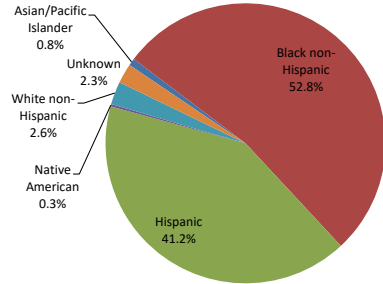

DHS DATA DASHBOARD - FISCAL YEAR 2021

Population

Average Daily Individuals in Shelter, FY 2021

Race/Ethnicity of Families with Children in Shelter (Heads of Households), FY 2021

Race/Ethnicity of Adult Families in Shelter (Heads of Households), FY 2021

Race/Ethnicity of Single Adults in Shelter, FY 2021

DHS DATA DASHBOARD - FISCAL YEAR 2021

Shelter Placements

Families with Children Total Shelter Placements, FY 2021

Adult Families Total Shelter Placements, FY 2021