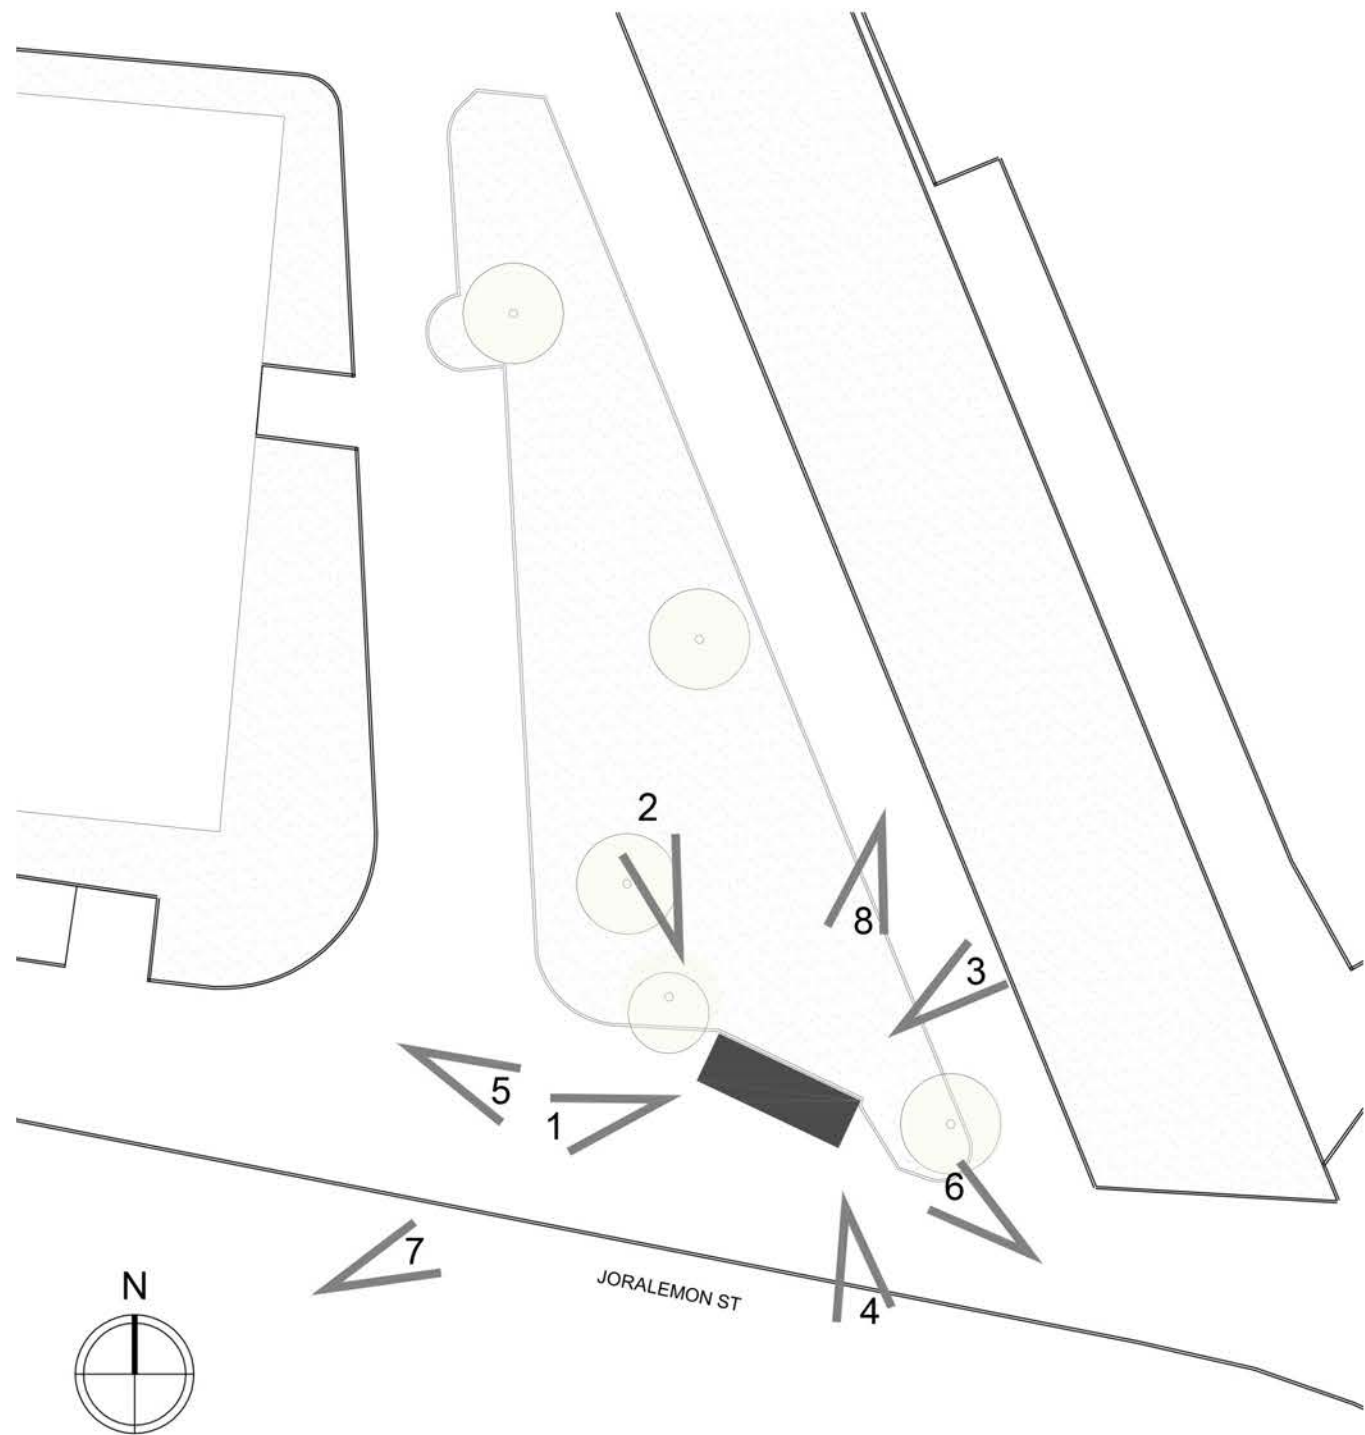

7

8

City of New York
Parks & Recreation

SITE PLAN
SITE PHOTOS

GDK FOOD KIOSK
COLUMBUS PARK, BROOKLYN
JANUARY 22nd 2021