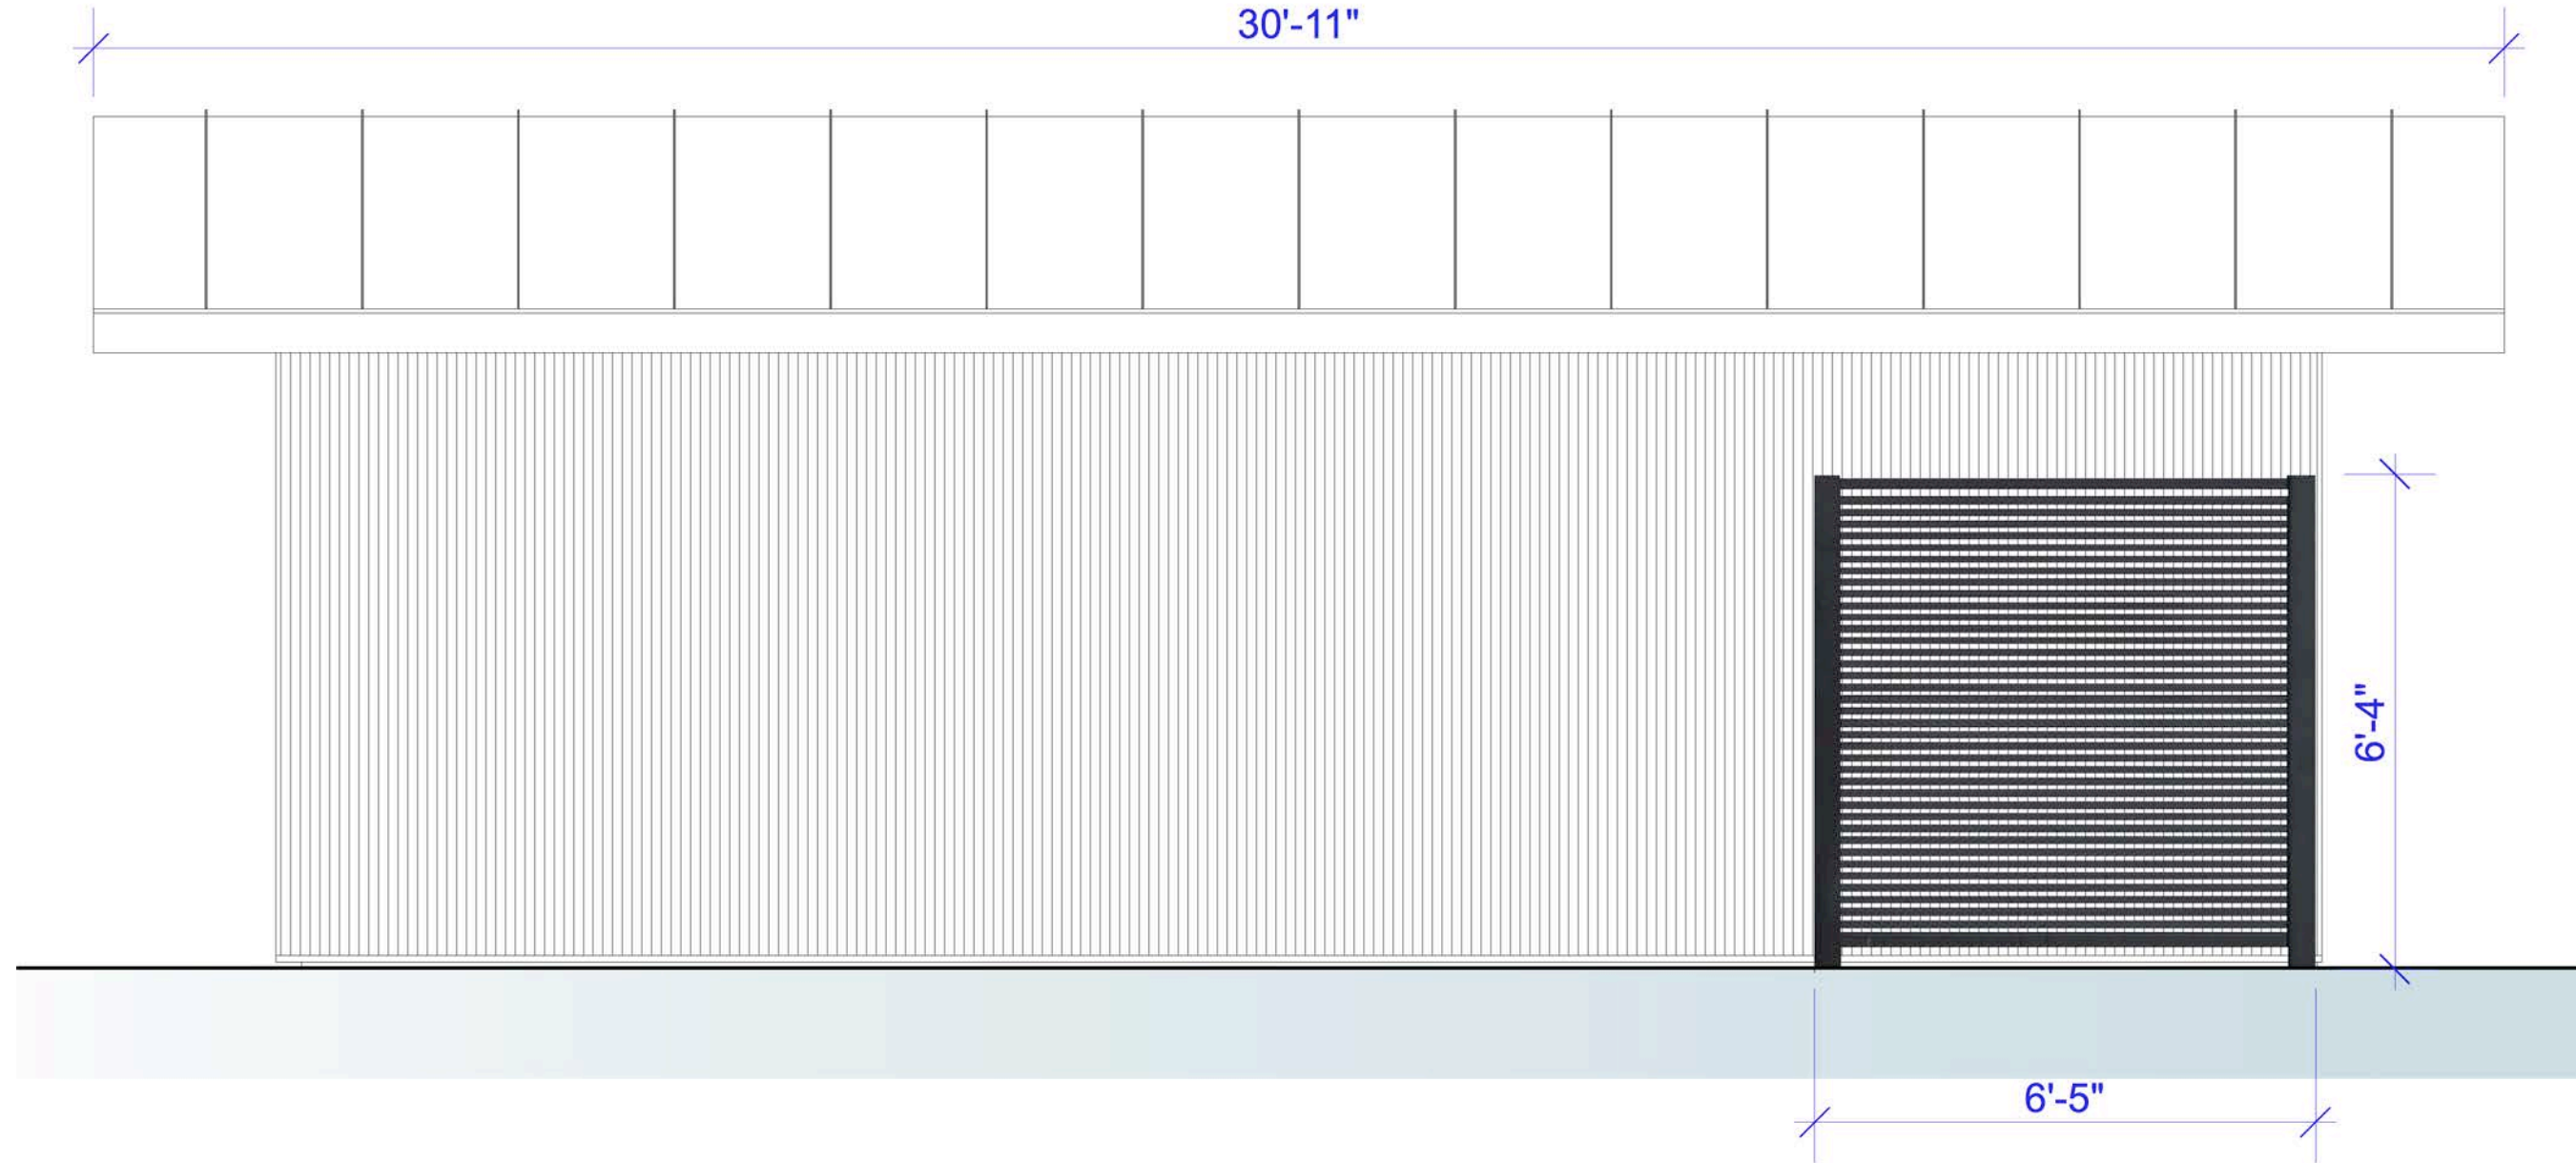

FRONT ELEVATION- NTS