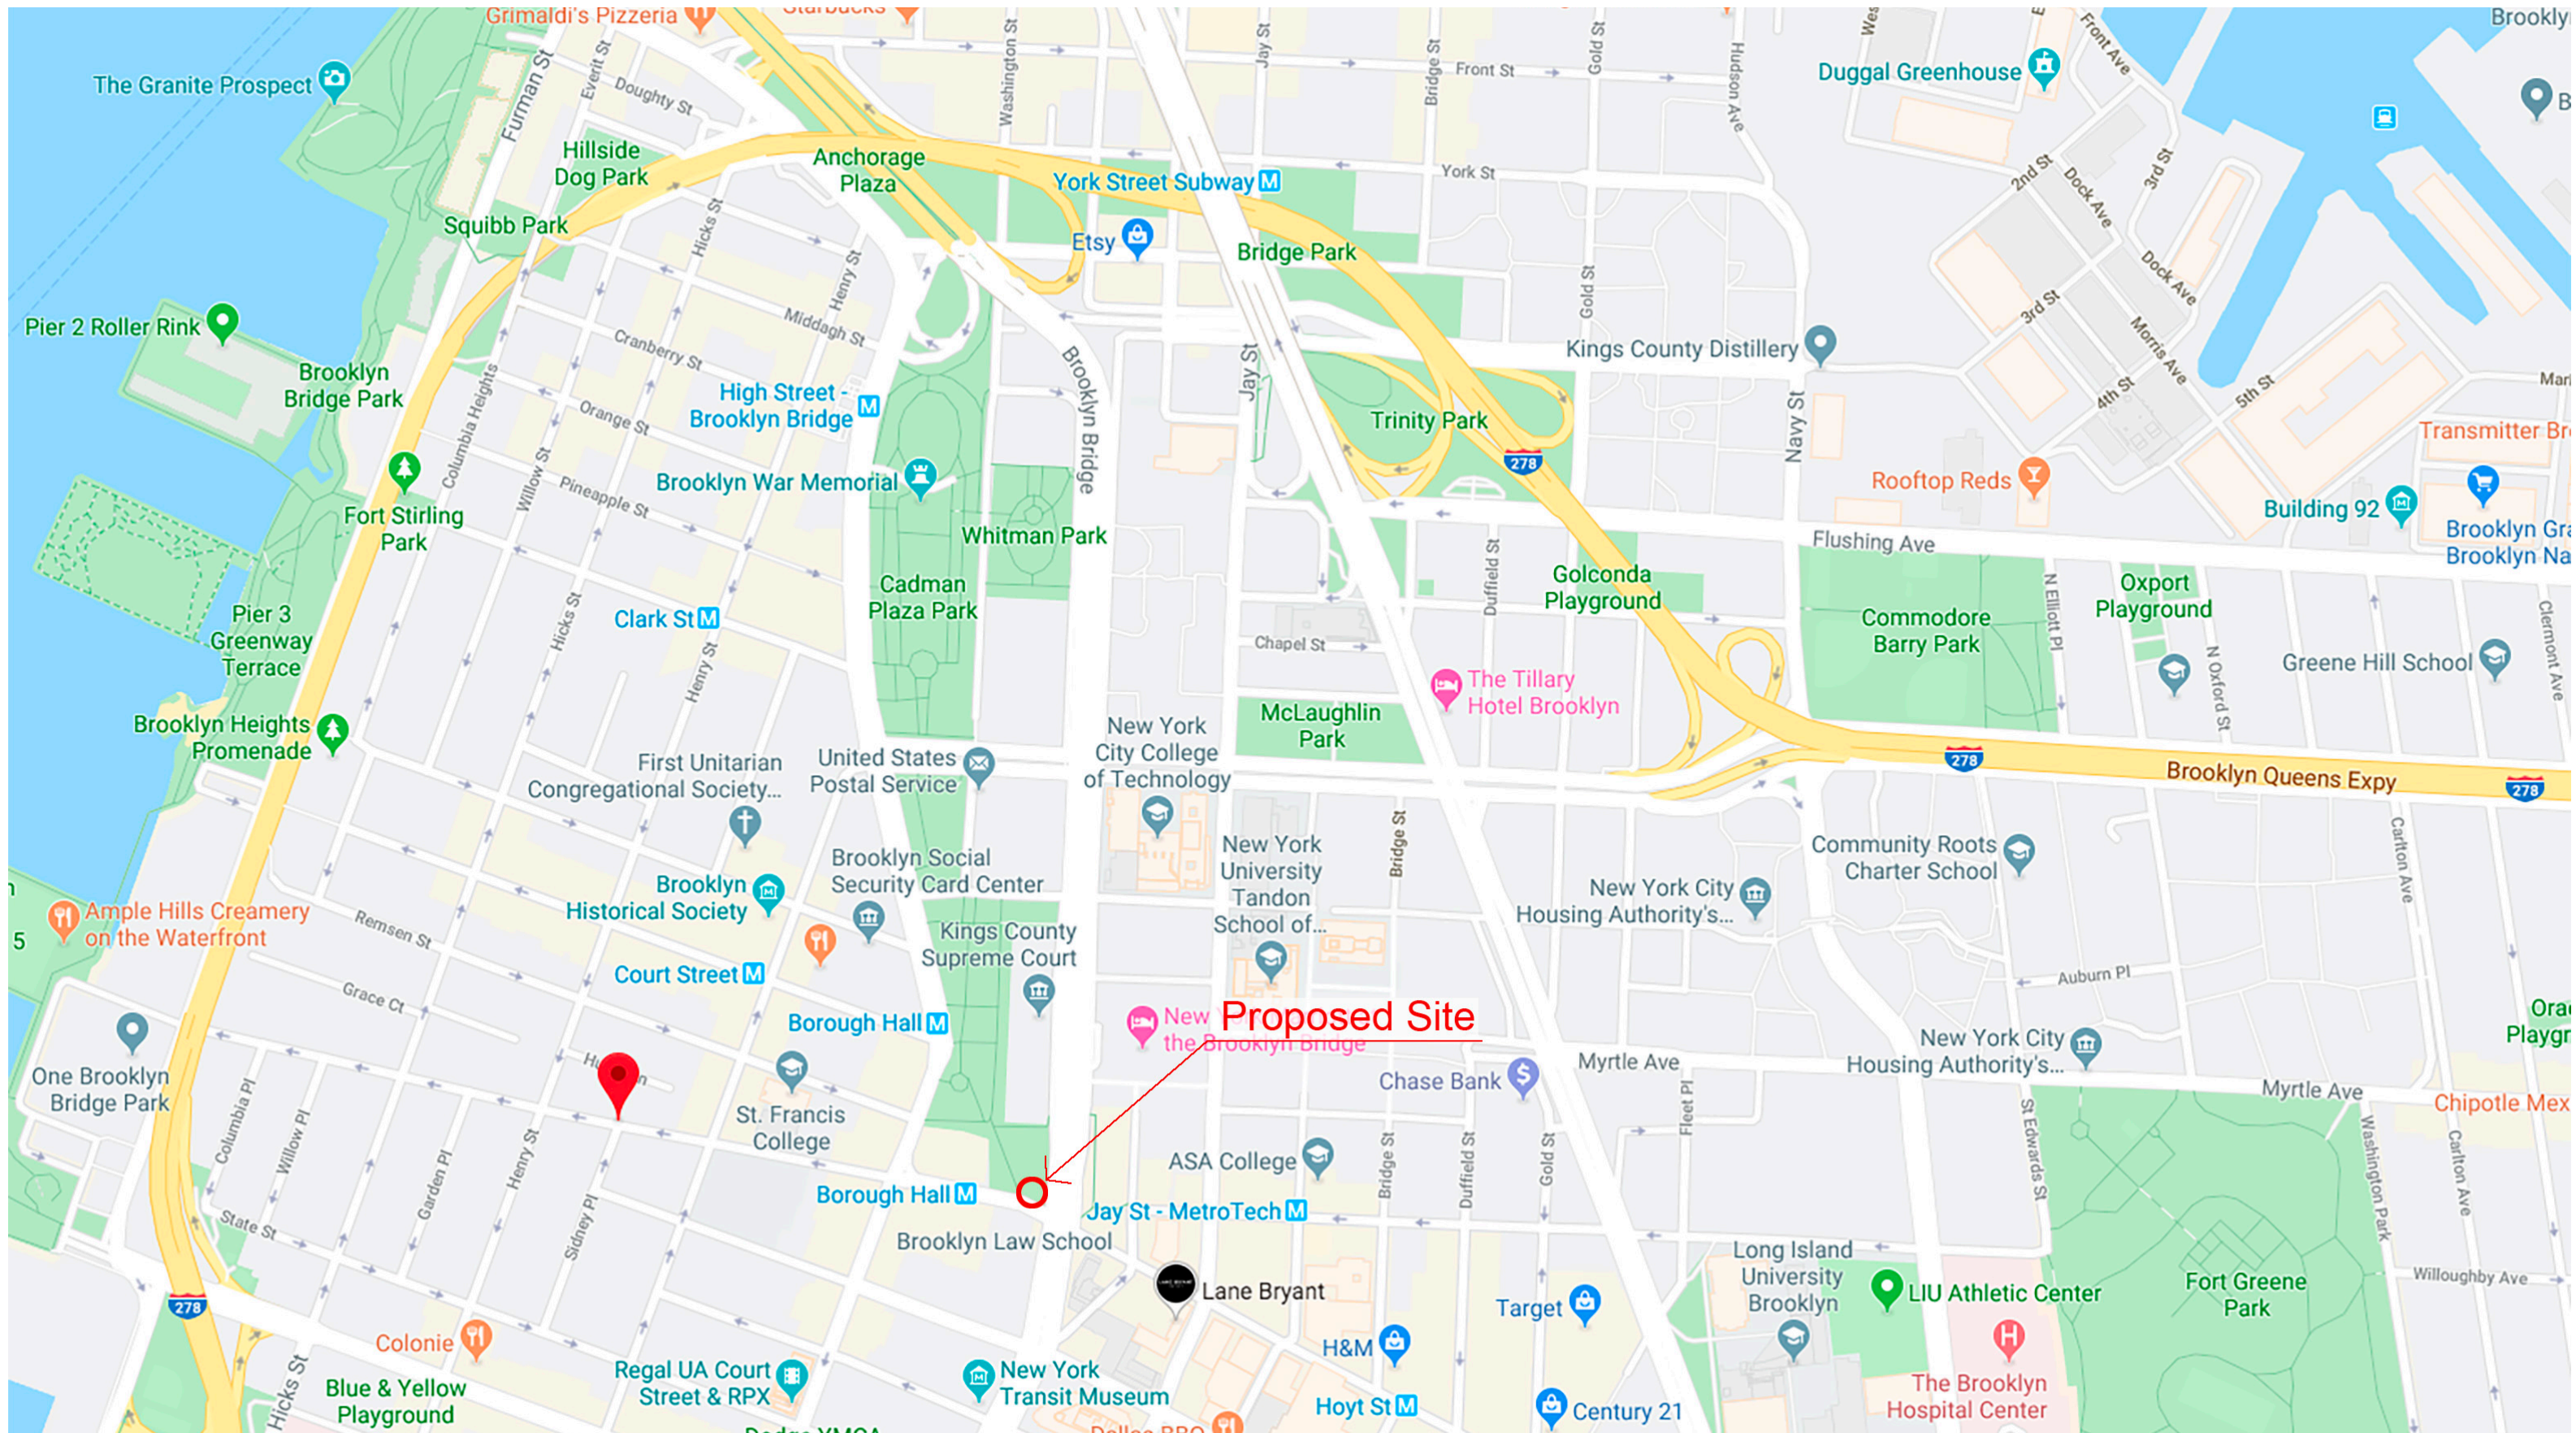

NYC Parks

GDK FOOD KIOSK

Columbus Park, Brooklyn

License #B113C-SB

GDK

Preliminary Presentation v11a

City of New York
Parks & Recreation

NYC Parks

LOCATION MAP
BOROUGH OF BROOKLYN

GDK FOOD KIOSK
COLUMBUS PARK, BROOKLYN
JANUARY 22nd 2021

GDK KERBSIDE - Introduction

Conceived in Berlin in 1989 with the vision of creating classic, authentic, healthy kebabs combining lean meats, hand made breads and signature sauces. The menu offering combined with a dine in and off premises experience has built customer loyalty over the years. German Doner Kebab is not a shawarma or gyro. It is a gourmet style kebab that is wholesome, nutritional that satisfies the craving of the customer. The mission is to be recognised as one of the top fast casual food brands in the world and unquestionably to be the No.1 Kebab Brand. The German Doner Kebabs are made from quality ingredients that are exclusive to GDK restaurants.

These make the German Doner Kebab a truly unique taste experience. The KERBSIDE concept has grown from the need for operating in smaller units and to encourage a younger, more Grab&Go customer to the brand. The Basic concept takes reference from the Graffiti style used on the Berlin wall itself and uses contemporary, robust and simple materials as it's basis.