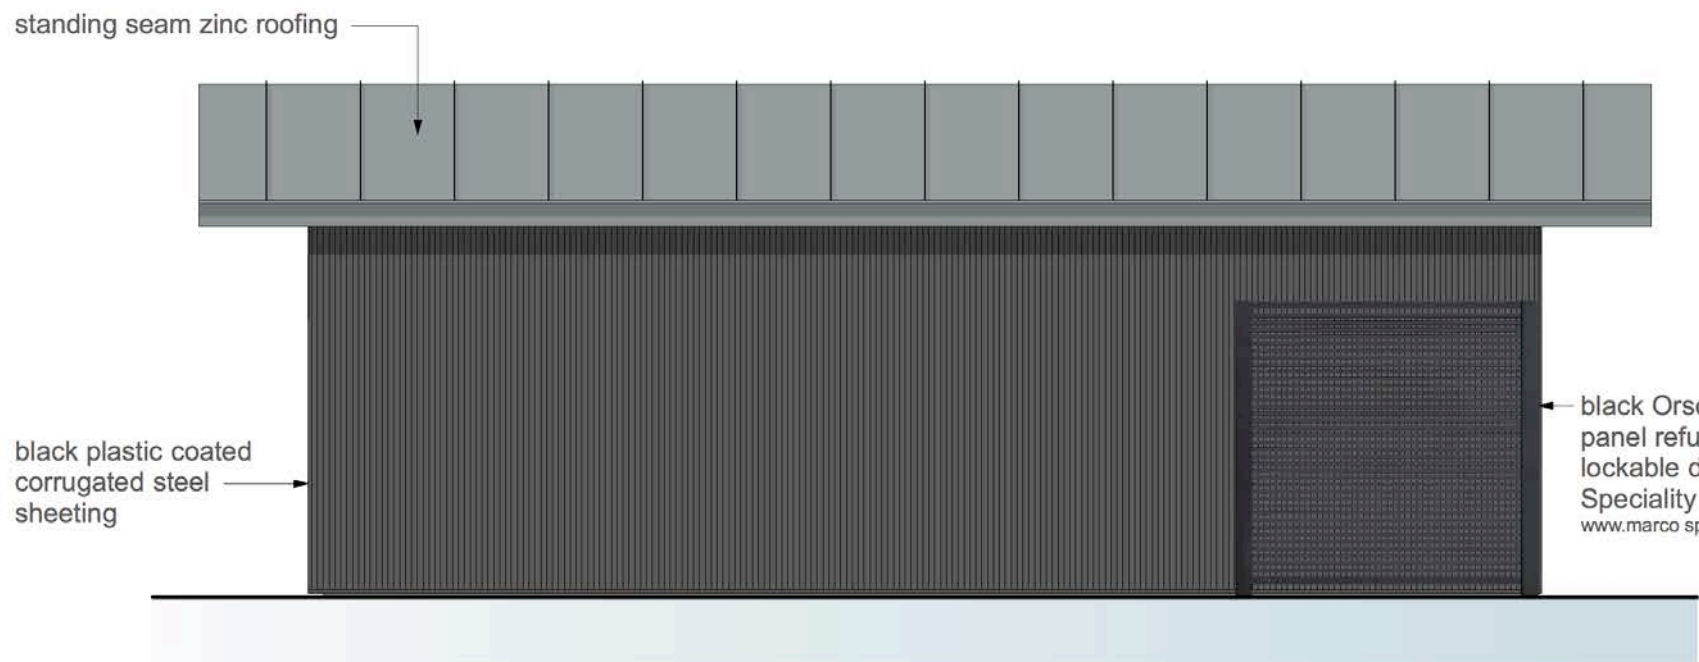

REAR ELEVATION