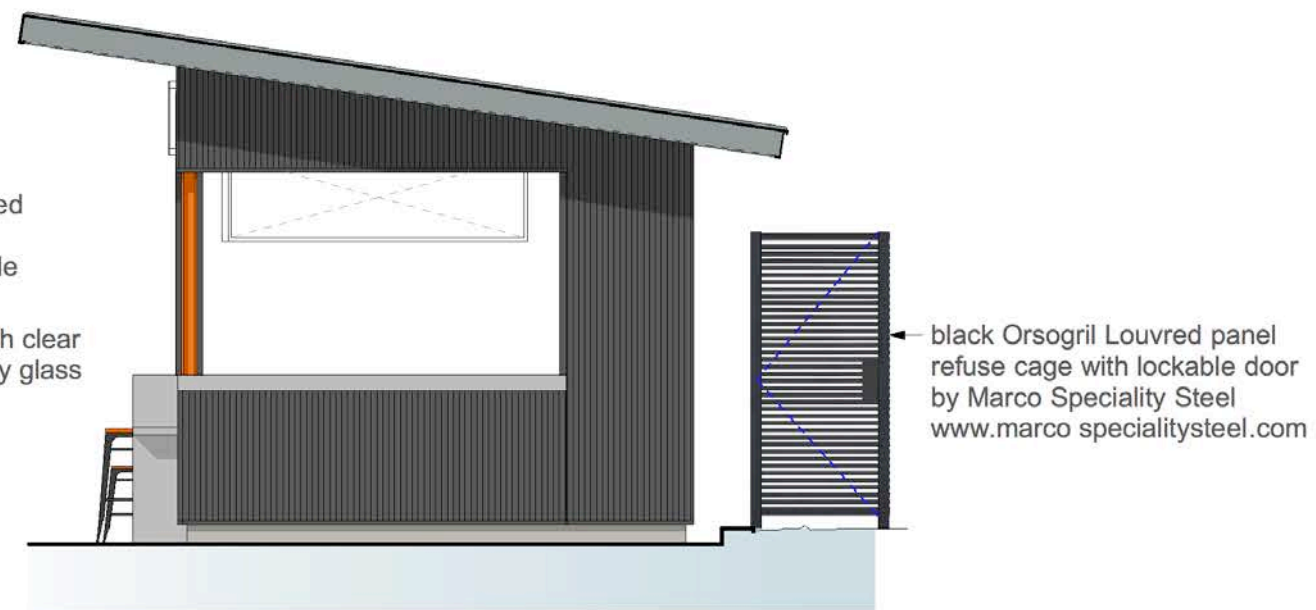

RIGHT ELEVATION