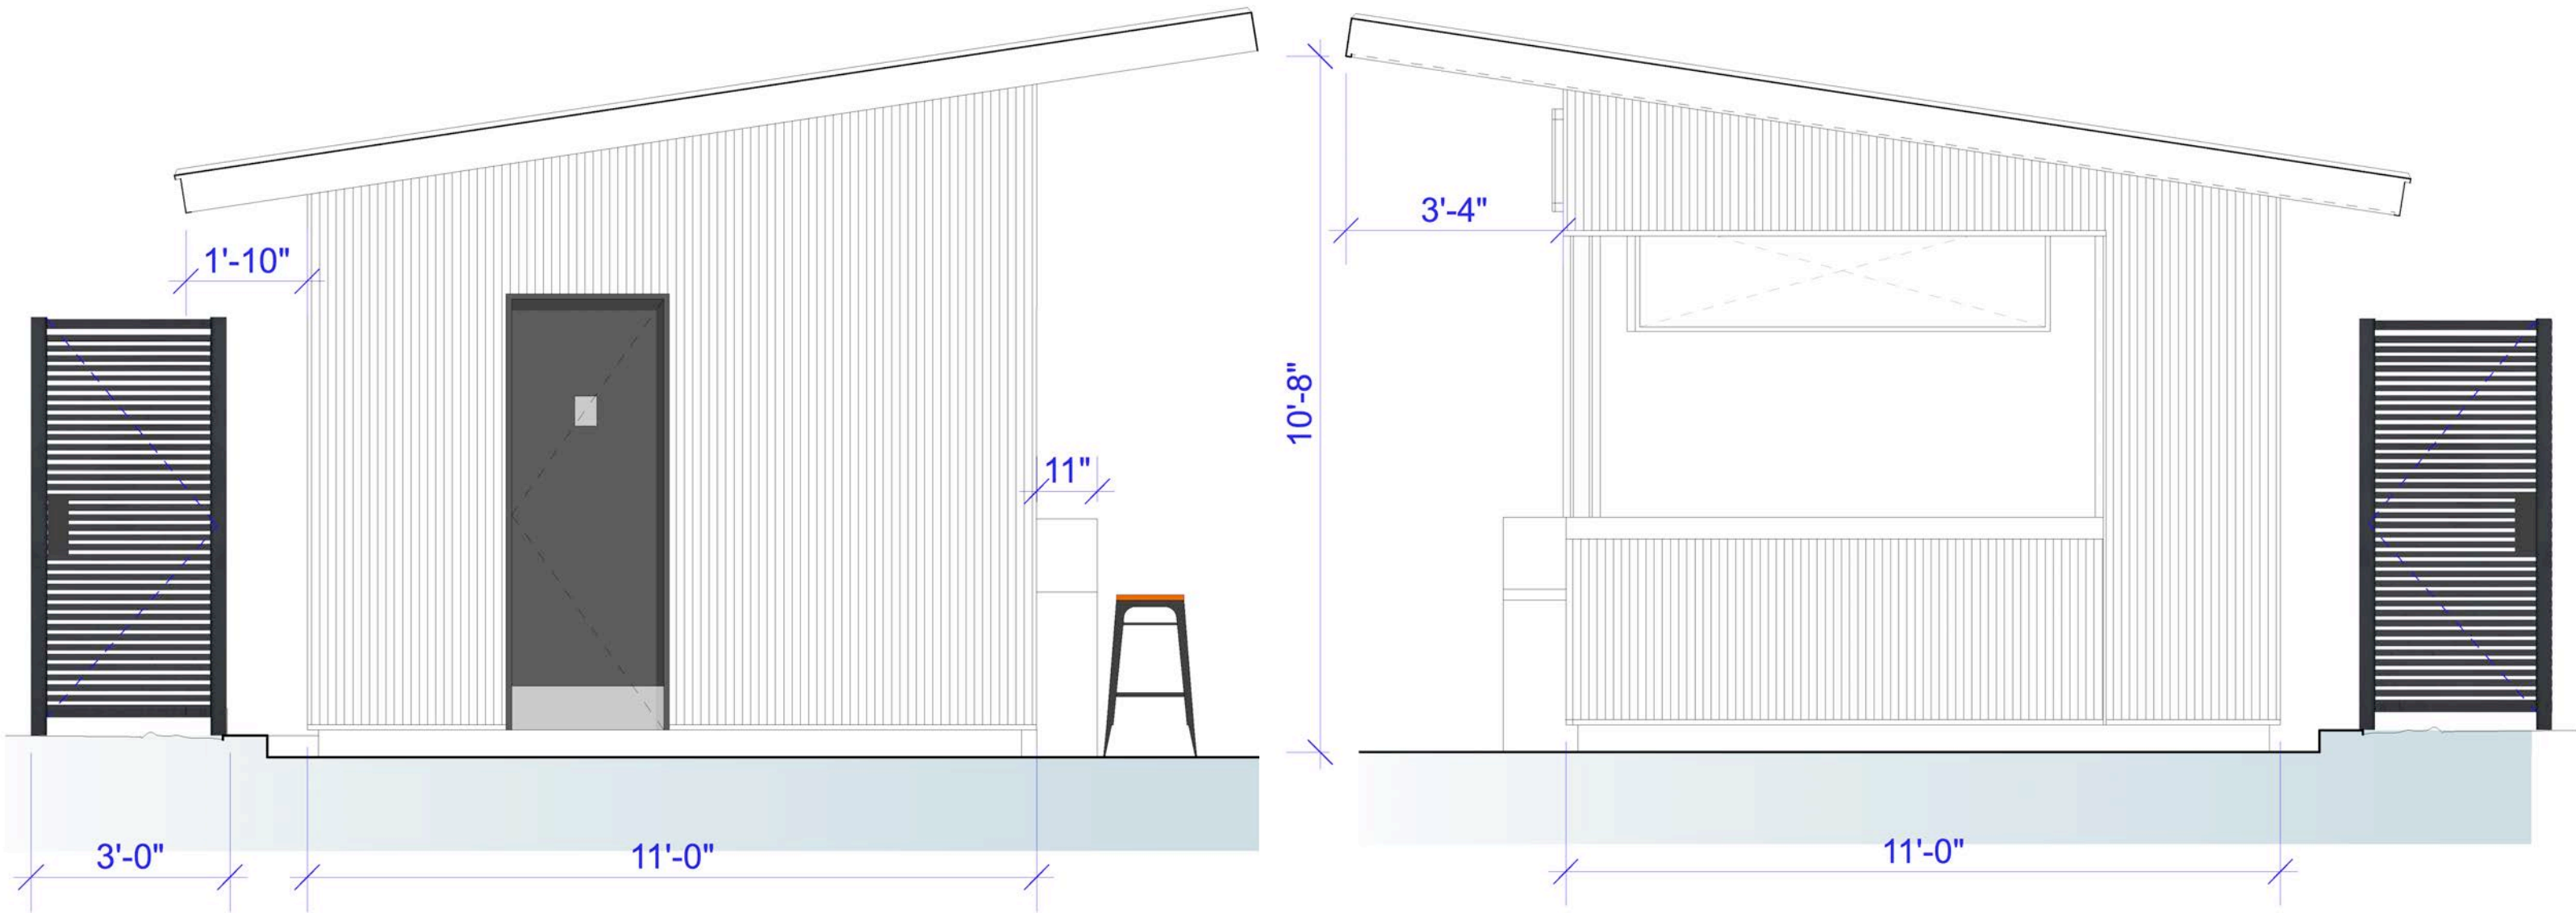

City of New York
Parks & Recreation

GROUND FLOOR PLAN
NTS

GDK FOOD KIOSK
COLUMBUS PARK, BROOKLYN
JANUARY 22nd 2021

FRONT ELEVATION- NTS

REAR ELEVATION- NTS

LEFT ELEVATION- NTS

RIGHT ELEVATION- NTS

NYC Parks