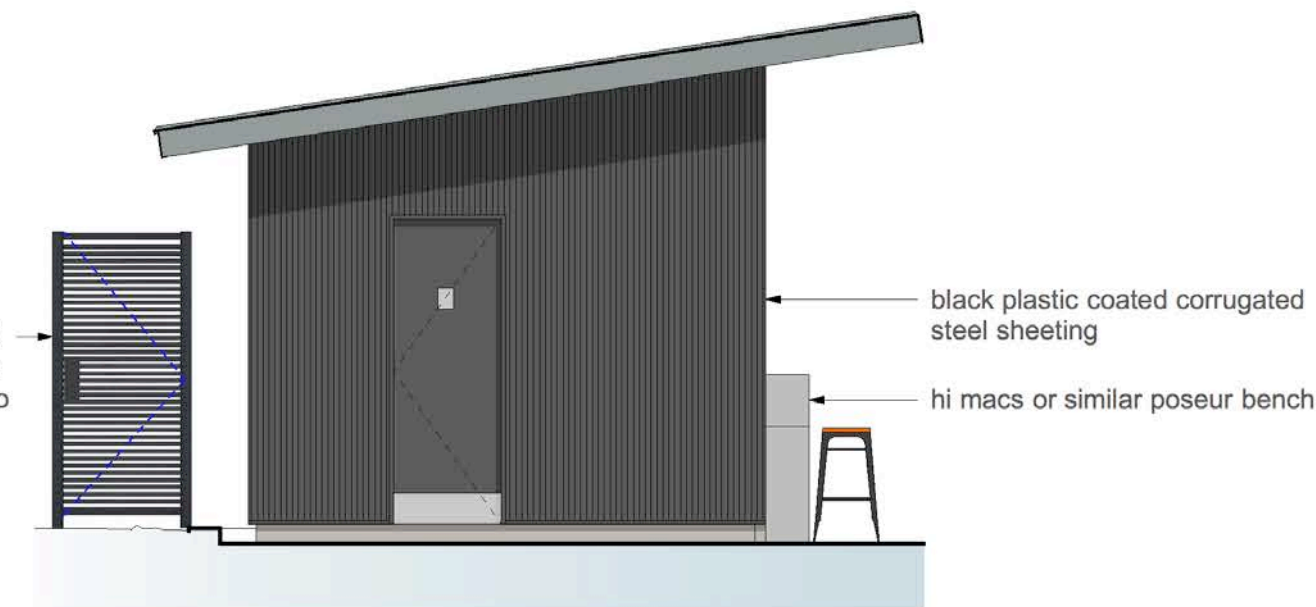

City of New York
Parks & Recreation

ELEVATIONS
NTS

GDK FOOD KIOSK
COLUMBUS PARK, BROOKLYN
JANUARY 22nd 2021

FRONT ELEVATION

RIGHT ELEVATION

REAR ELEVATION

LEFT ELEVATION

City of New York
Parks & Recreation