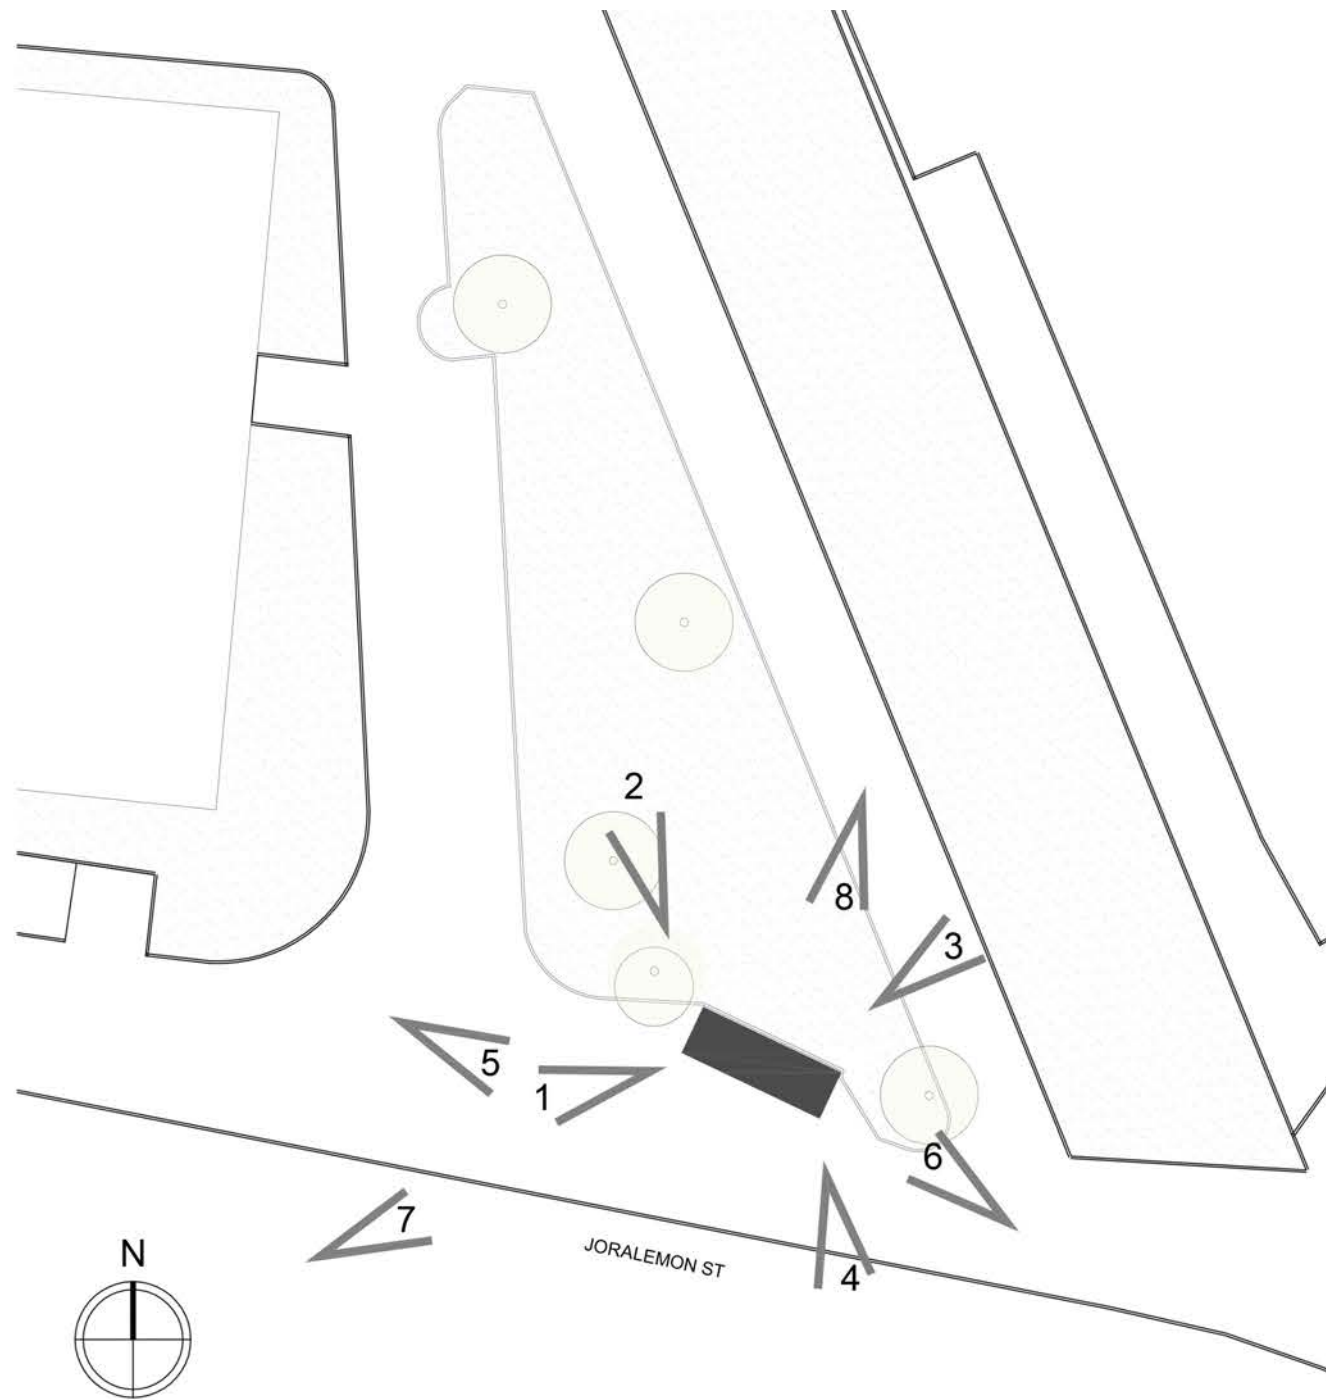

NYC Parks

City of New York
Parks & Recreation

TENANT
GDK KERBSIDE

GDK FOOD KIOSK
COLUMBUS PARK, BROOKLYN
JANUARY 22nd 2021

City of New York
Parks & Recreation

NYC Parks

LOCATION MAP
BOROUGH OF BROOKLYN

GDK FOOD KIOSK
COLUMBUS PARK, BROOKLYN
JANUARY 22nd 2021