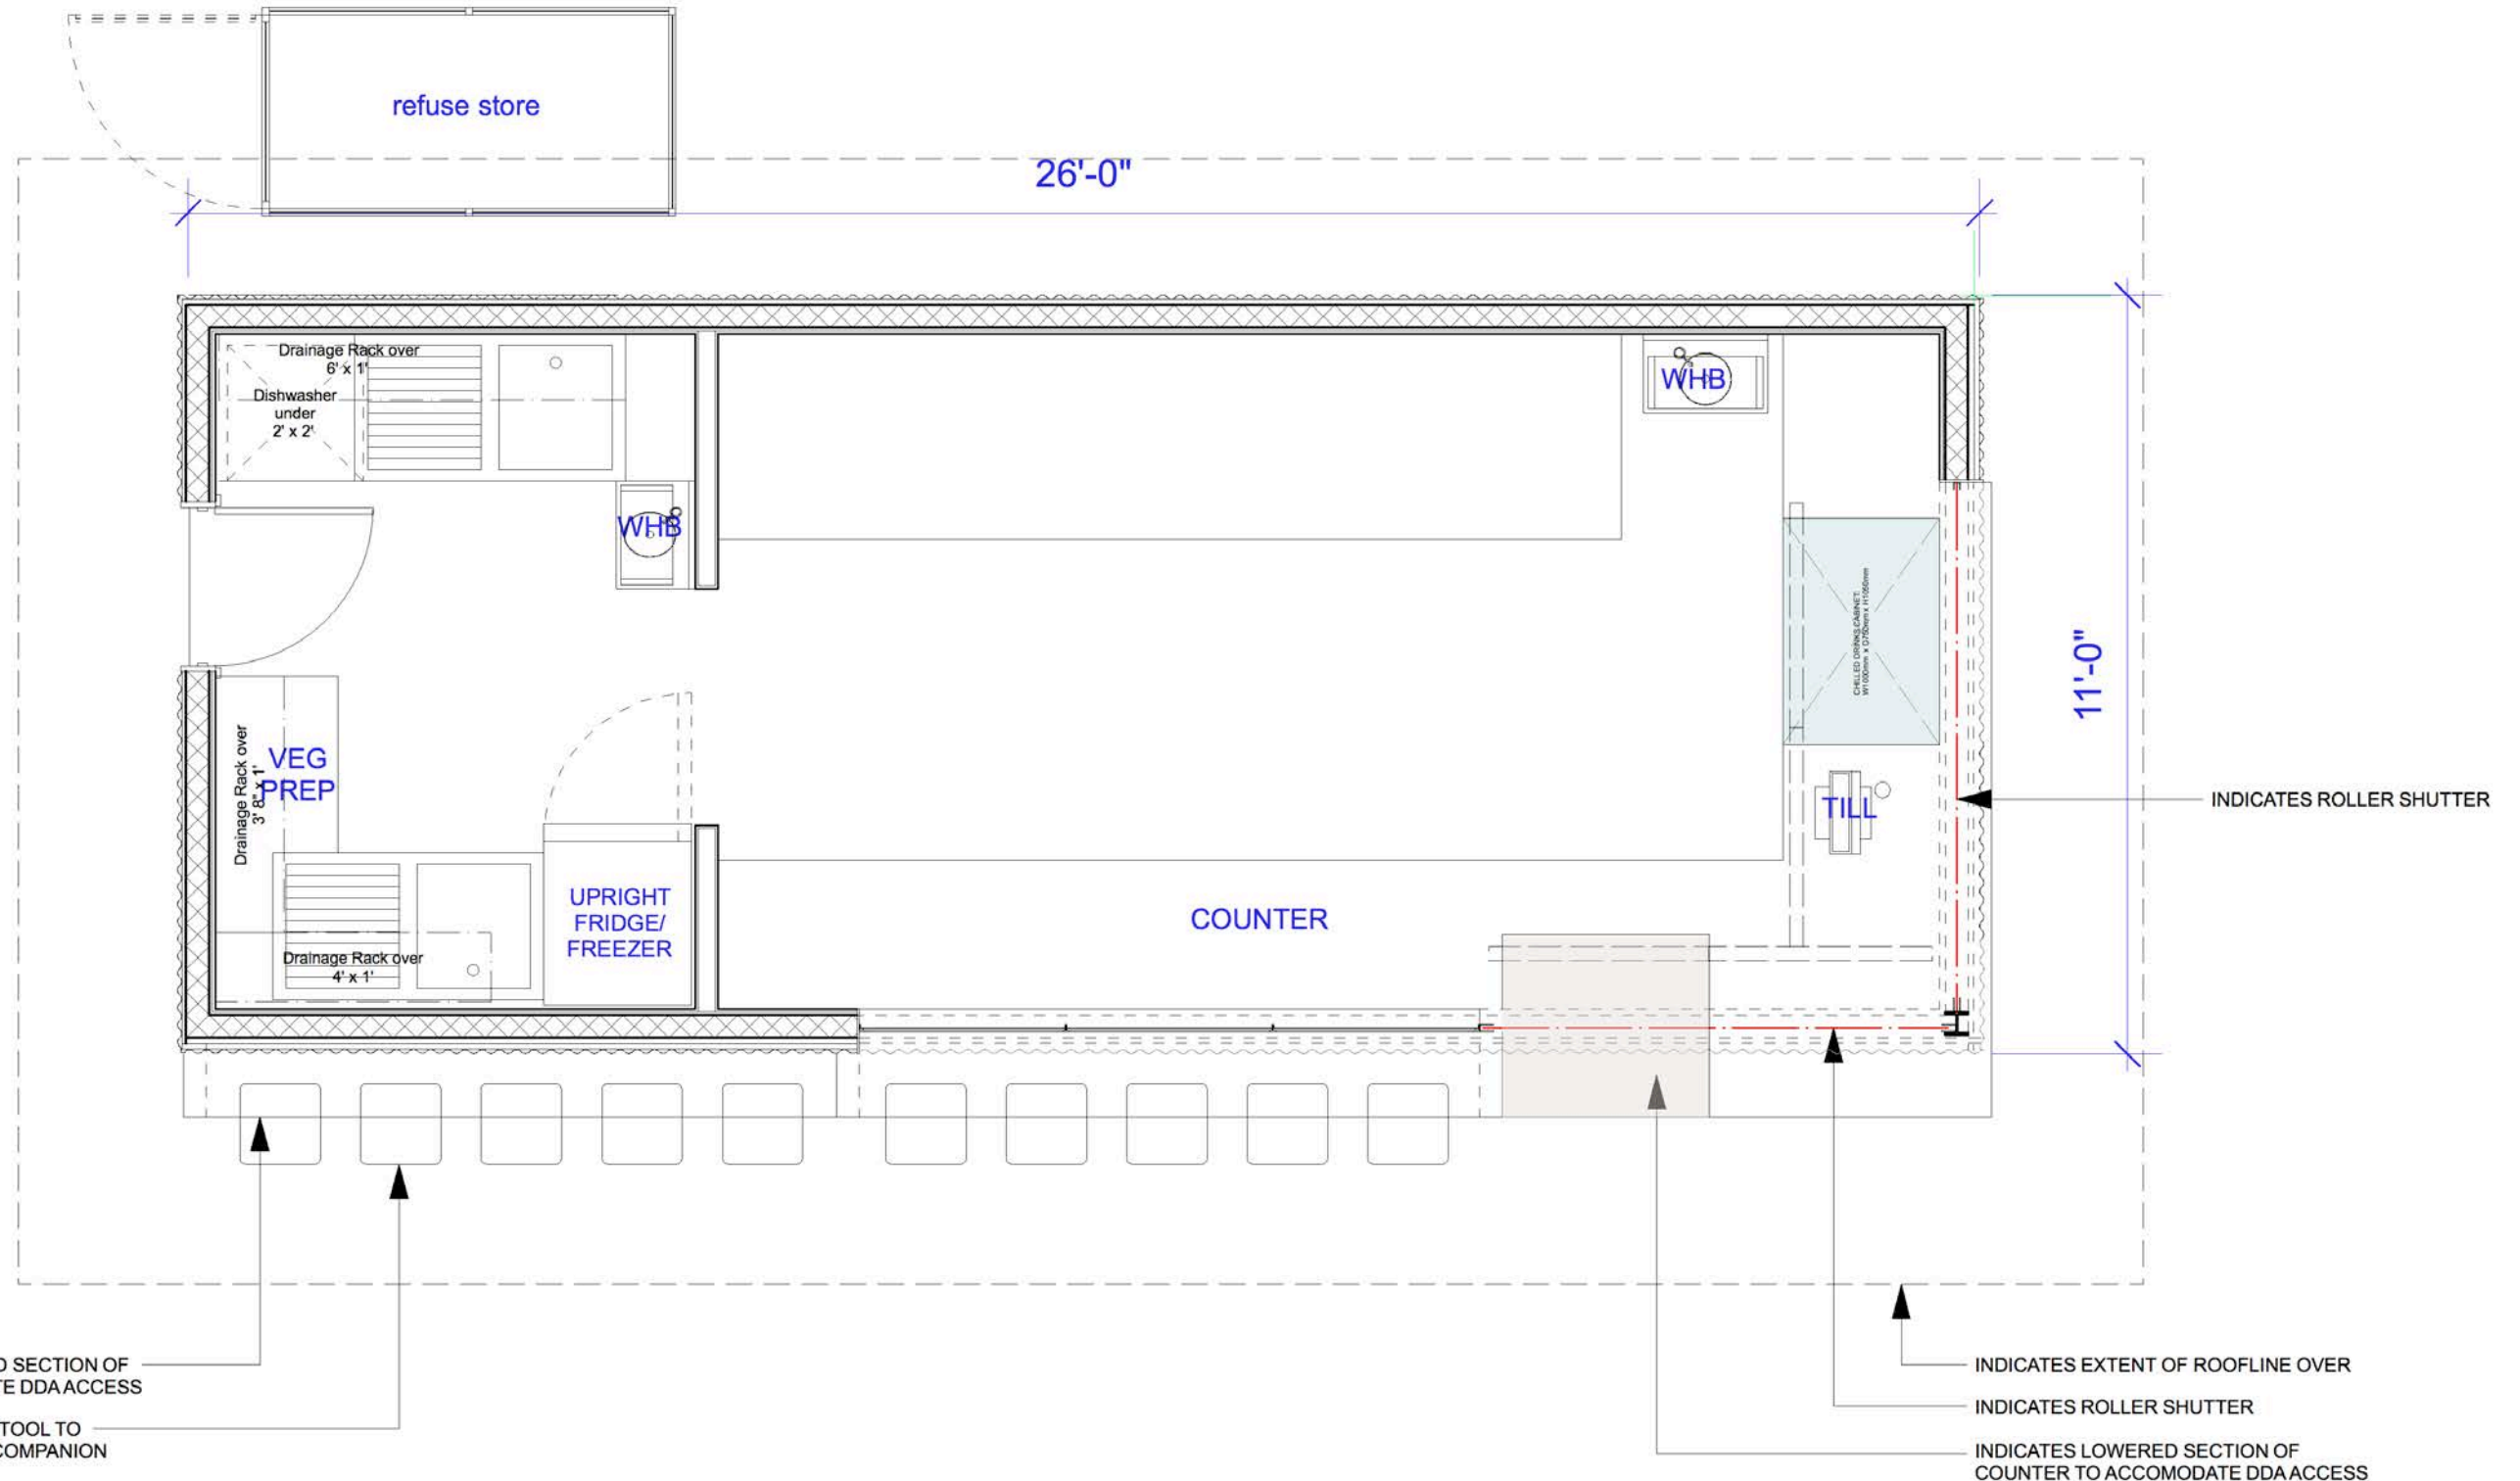

PLAN LAYOUT - NTS

NYC Parks

City of New York
Parks & Recreation

GROUND FLOOR PLAN
NTS

GDK FOOD KIOSK
COLUMBUS PARK, BROOKLYN
JANUARY 22nd 2021