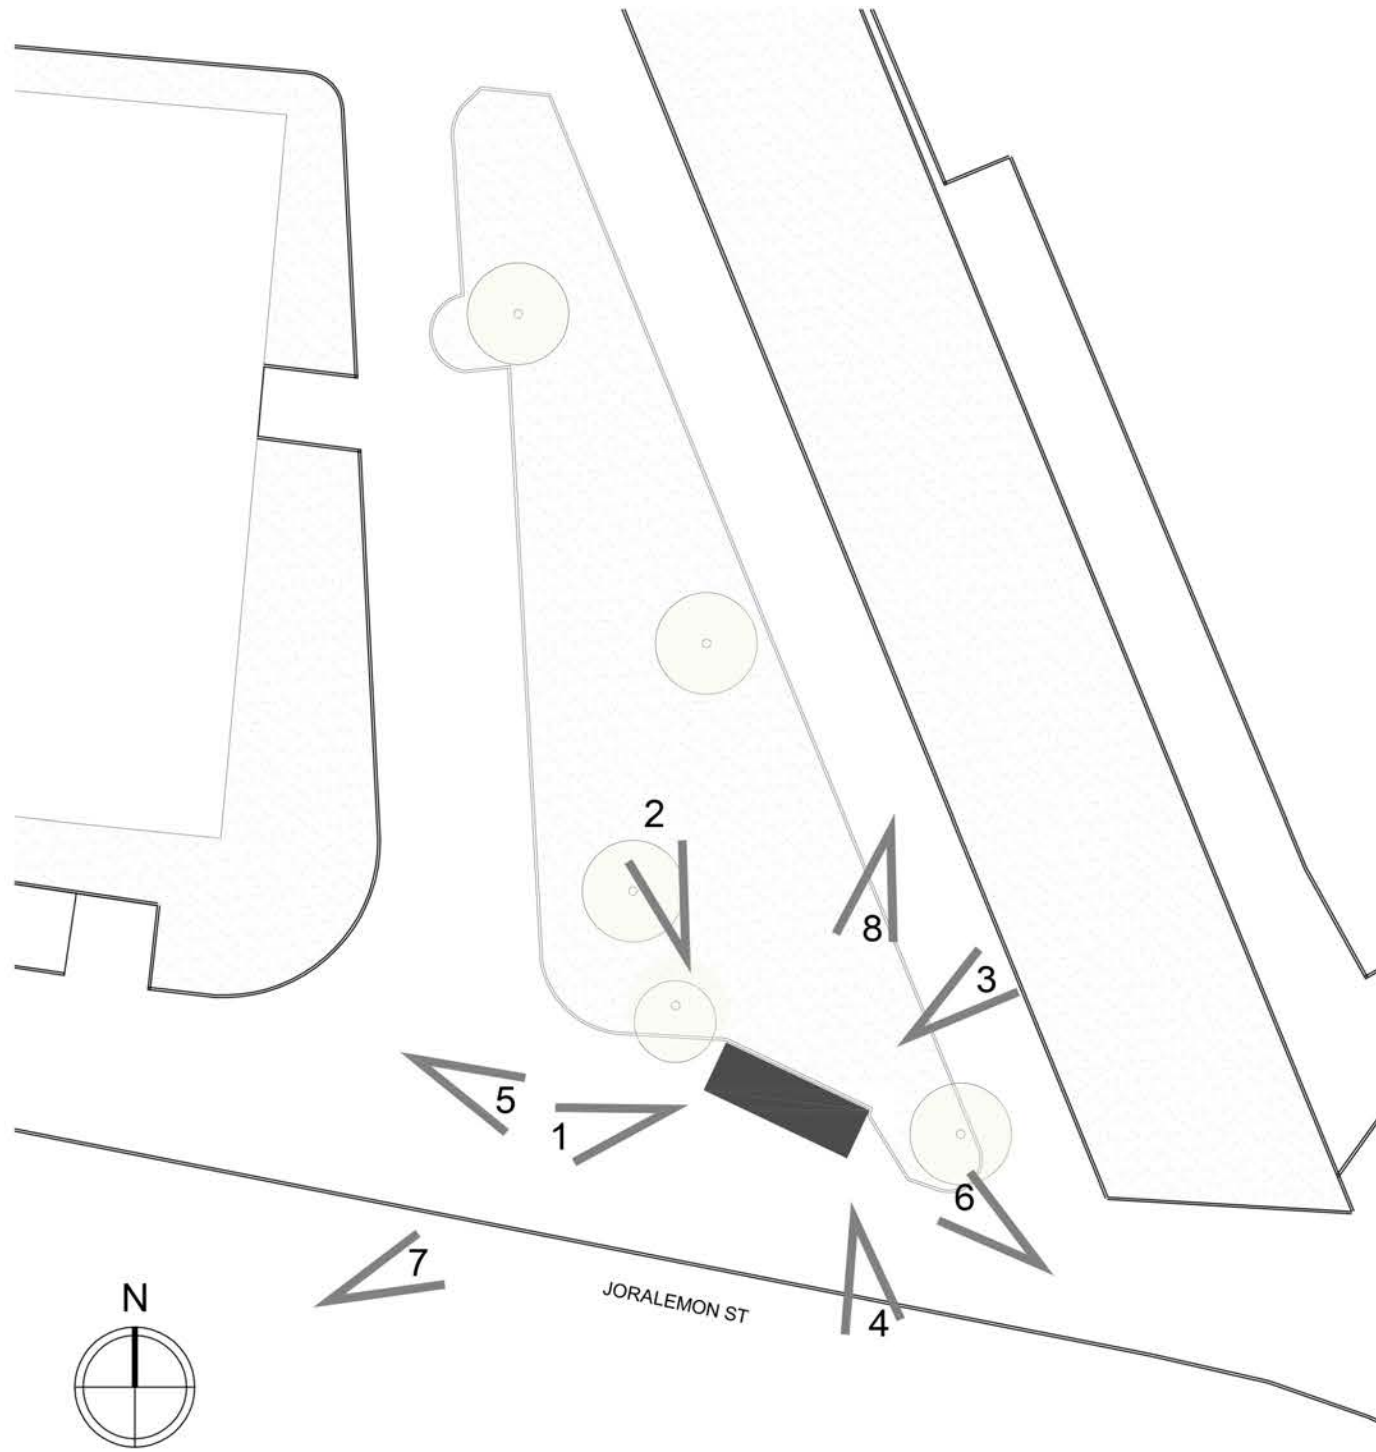

1

2

City of New York
Parks & Recreation

SITE PLAN
SITE PHOTOS

GDK FOOD KIOSK
COLUMBUS PARK, BROOKLYN
JANUARY 22nd 2021

3

4

City of New York
Parks & Recreation