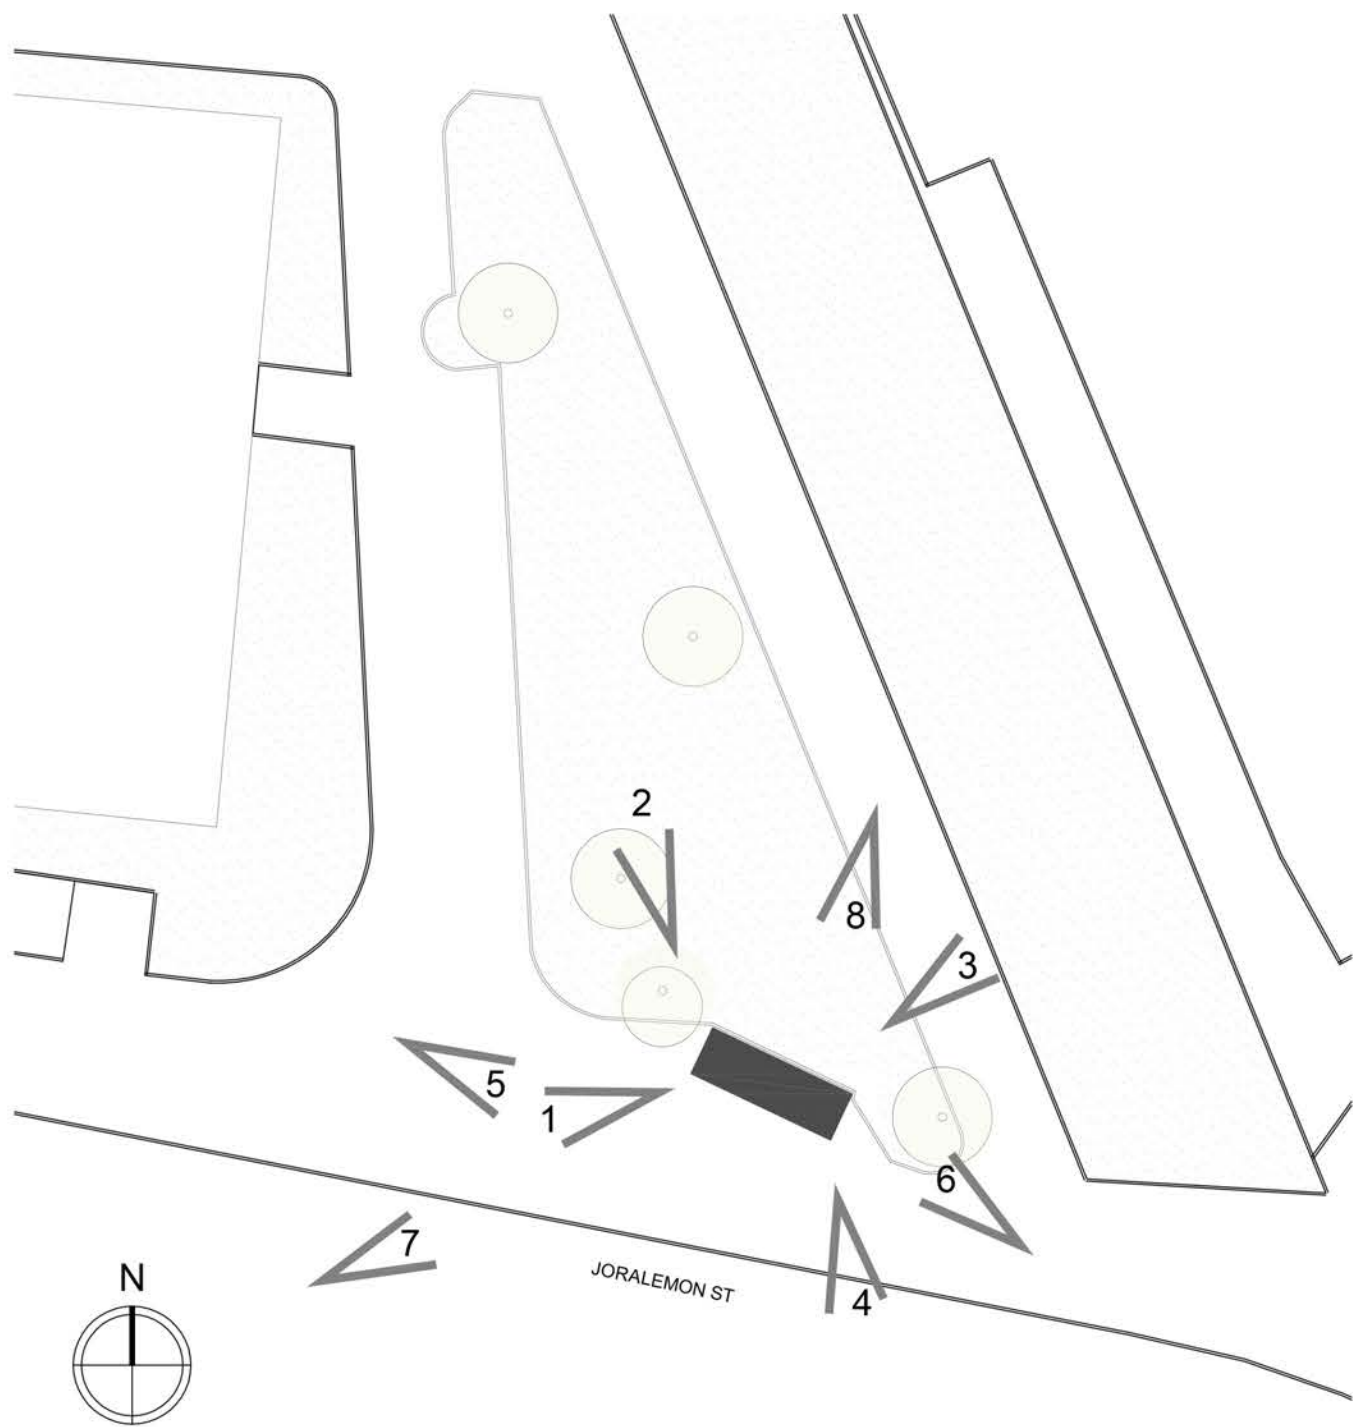

5

6

City of New York
Parks & Recreation

NYC Parks

SITE PLAN
SITE PHOTOS

GDK FOOD KIOSK
COLUMBUS PARK, BROOKLYN
JANUARY 22nd 2021