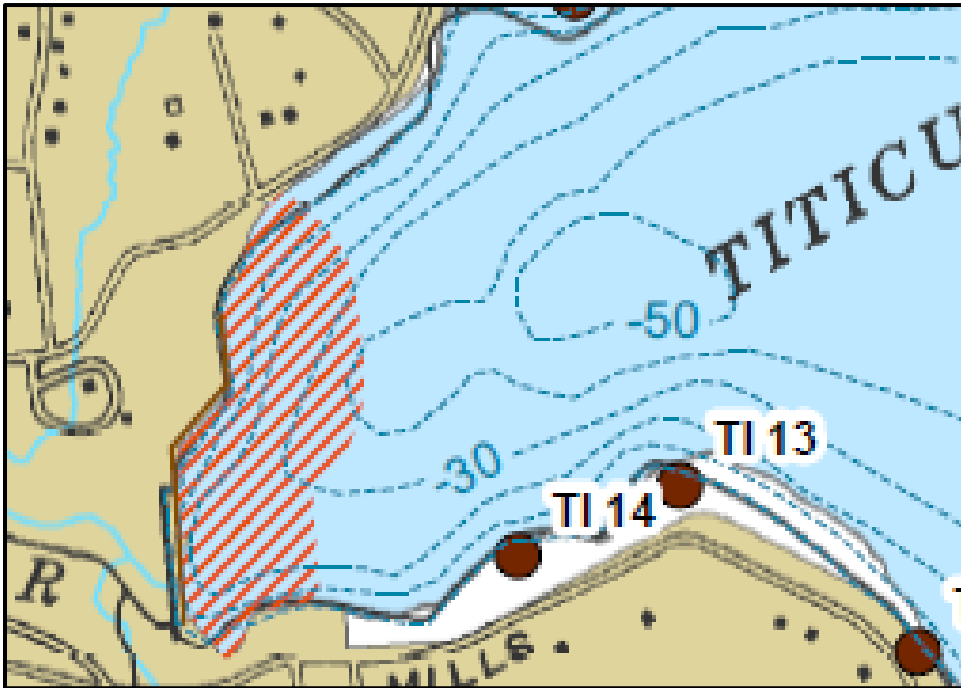

City of New York
Bureau of Water Supply

Reservoir Angler Map

Titicus Reservoir

N O R T H S A L E M

N O R T H

TITICUS RESERVOIR

Titicus Reservoir

Salem Center

Turkey Hill

Legend

-  Access Point
-  Fishing Area
-  Reservoirs, Lakes, and Streams
-  Restricted Area

TITICUS

Dam and Spillway area:

Located on the western portion of the reservoir, boaters must stay back 500 feet from the dams and spillways.