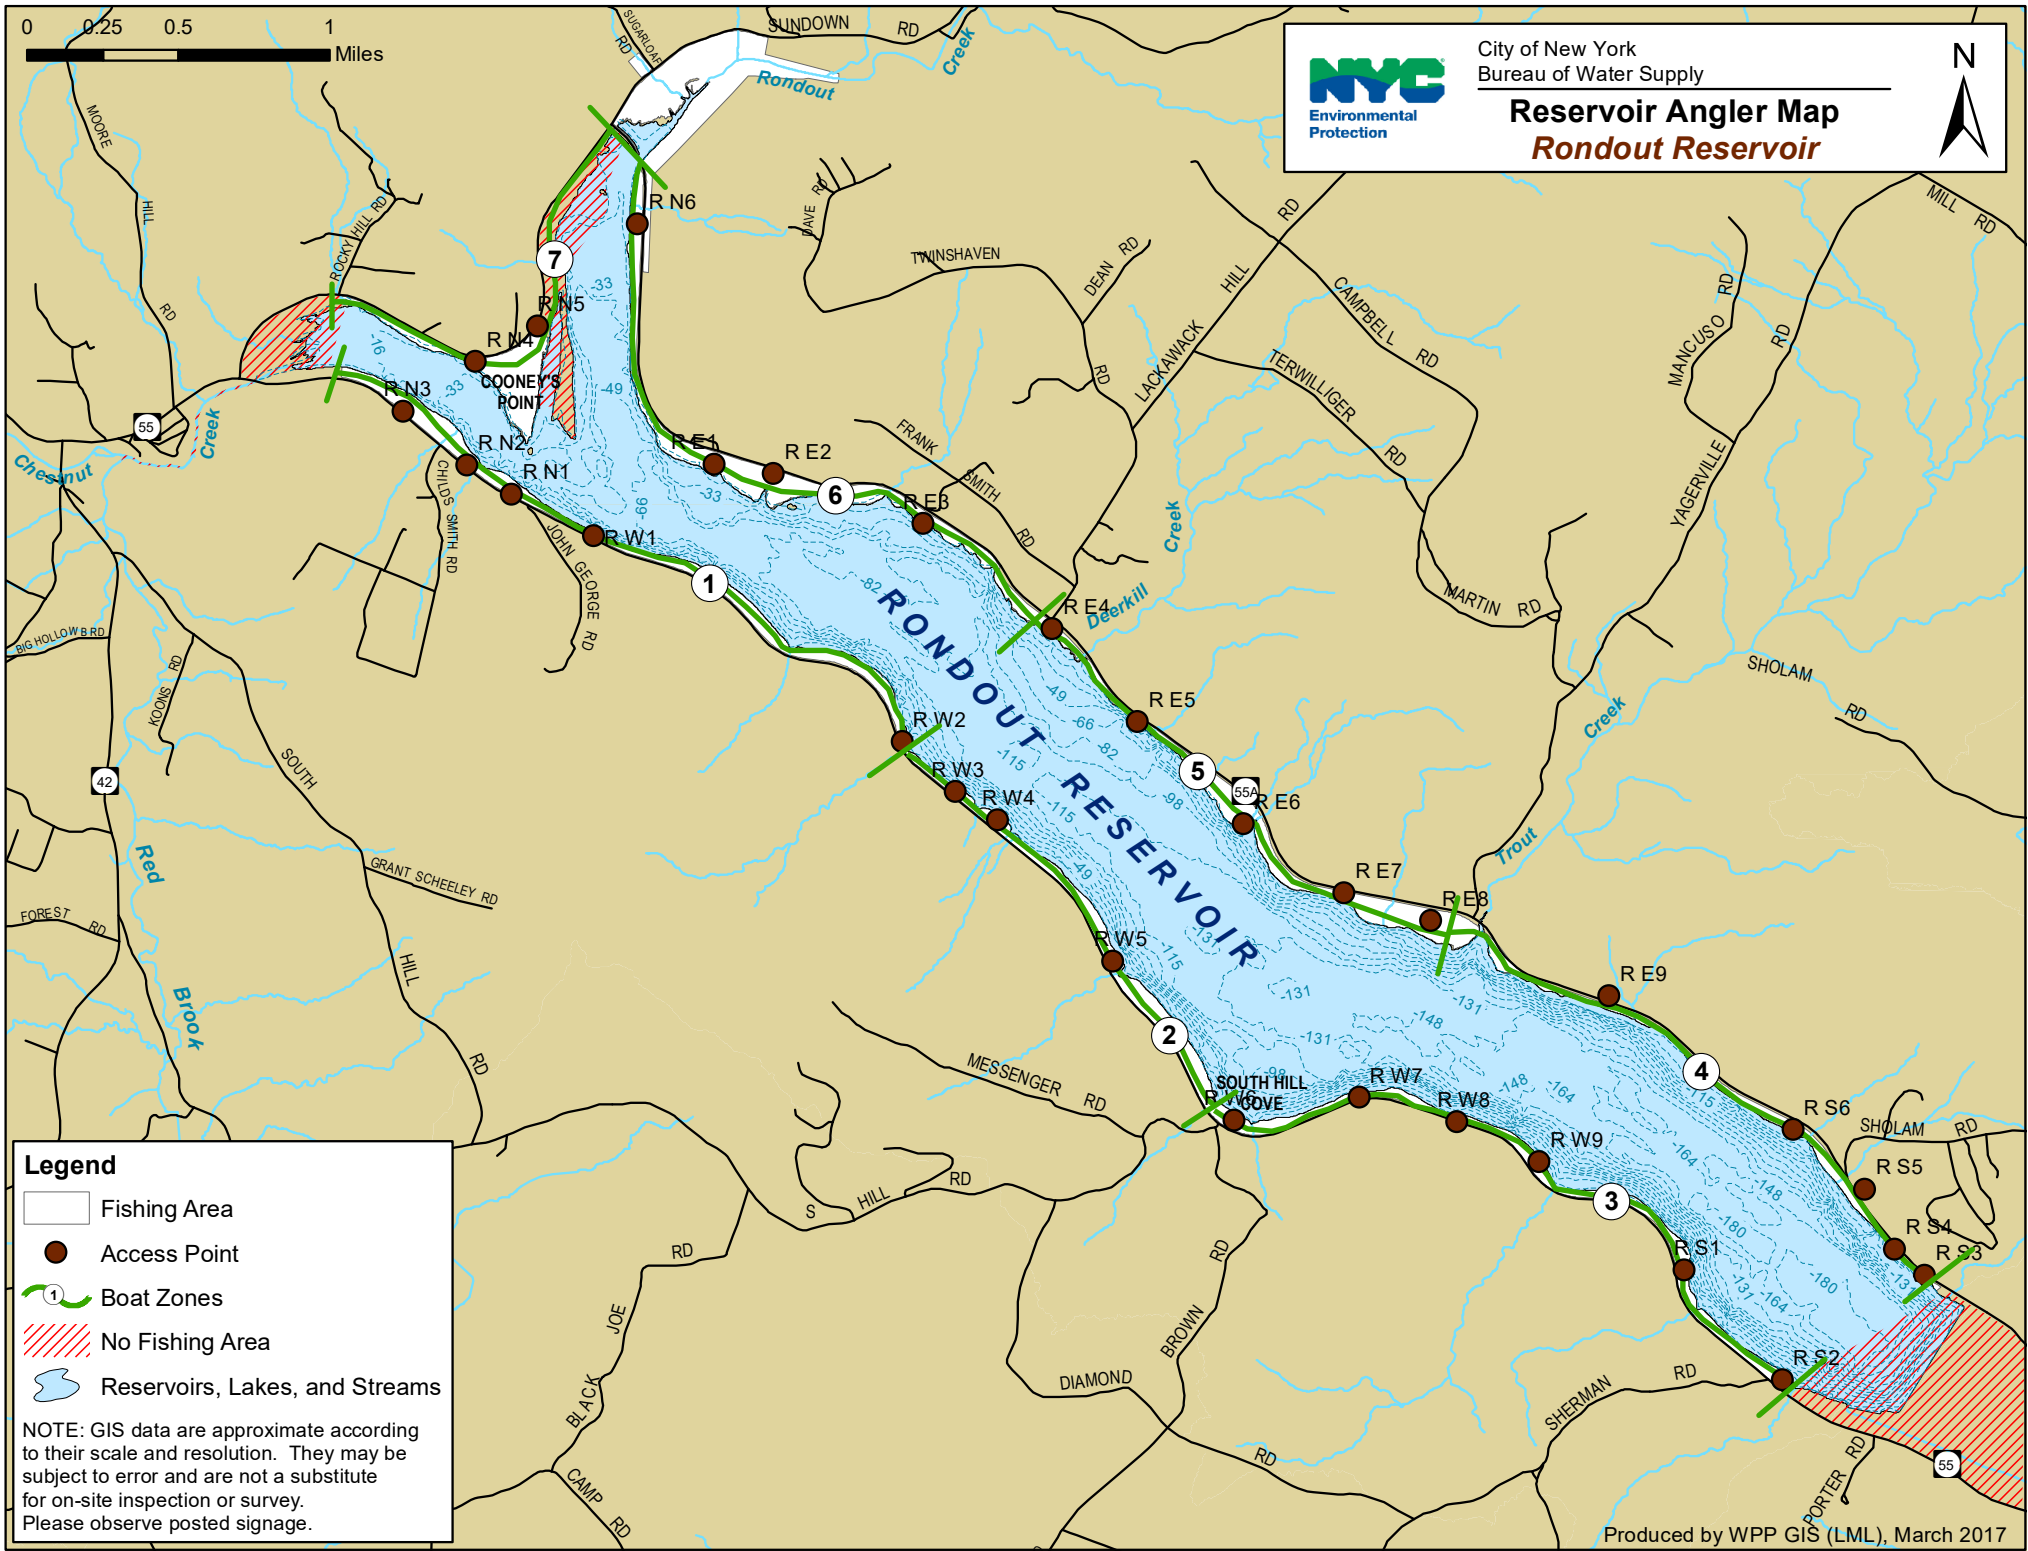

City of New York
Bureau of Water Supply

Reservoir Angler Map Rondout Reservoir

Legend

- Fishing Area
- Access Point
- Boat Zones
- No Fishing Area
- Reservoirs, Lakes, and Streams

NOTE: GIS data are approximate according to their scale and resolution. They may be subject to error and are not a substitute for on-site inspection or survey. Please observe posted signage.