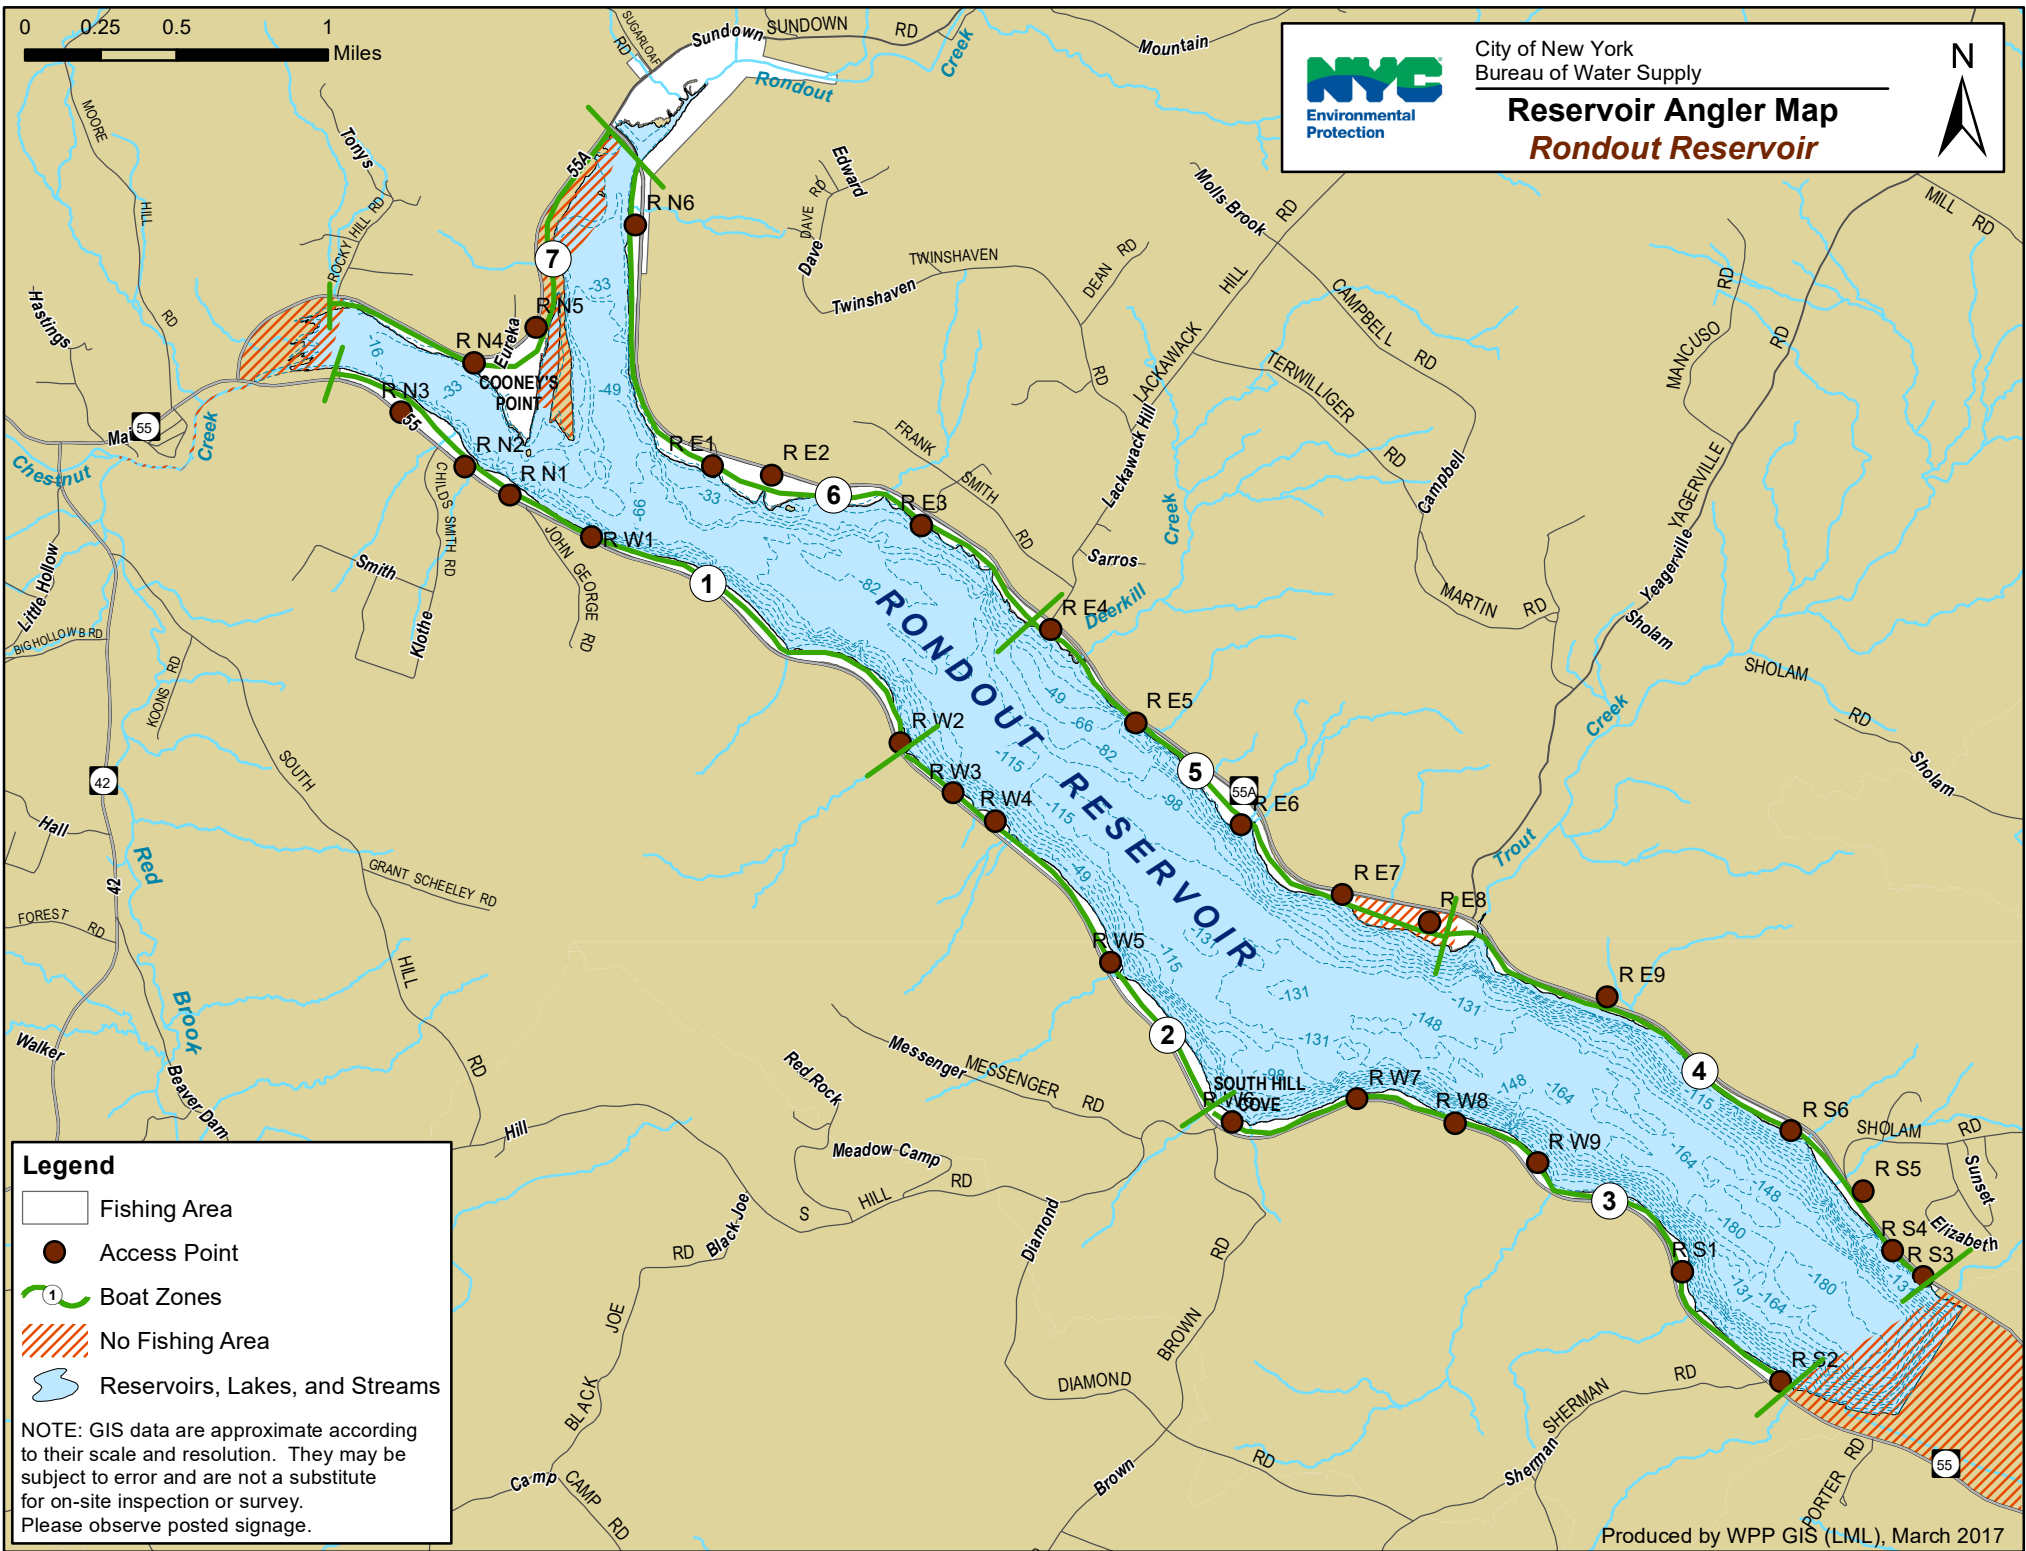

City of New York
Bureau of Water Supply

Reservoir Angler Map Rondout Reservoir

Legend

- Fishing Area
- Access Point
- Boat Zones
- No Fishing Area
- Reservoirs, Lakes, and Streams

NOTE: GIS data are approximate according to their scale and resolution. They may be subject to error and are not a substitute for on-site inspection or survey. Please observe posted signage.