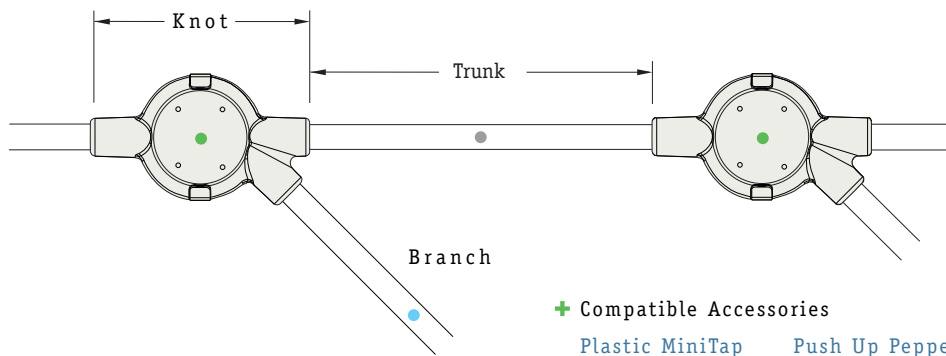

C

D

+ Compatible Accessories

Plastic MiniTap

Push Up Pepper

{ TWINE }

Sleek, flexible, and all-together nifty

This corded system delivers conveniently mounted, and below-surface power and USB to multiple users in a range of settings. Twine is what every extension cord would like to be when it grows up. With just one sleek infeed, this system can elegantly power up to 6 Byrne accessories. It comes in a stylish black finish with multiple integrated accessories available to suit your design needs.

Each Twine product offers:

- Scalable "Trunk" Cord Lengths up to 25 feet
- Up to 5 "Knot" Assemblies
- + Up to 8 Power Outlets with multiple USB Ports
- "Branch" lengths up to 6 ft. on each extension

Visit www.byrne-electrical.com today for more details or let our customer support team help at 800.999.3567.