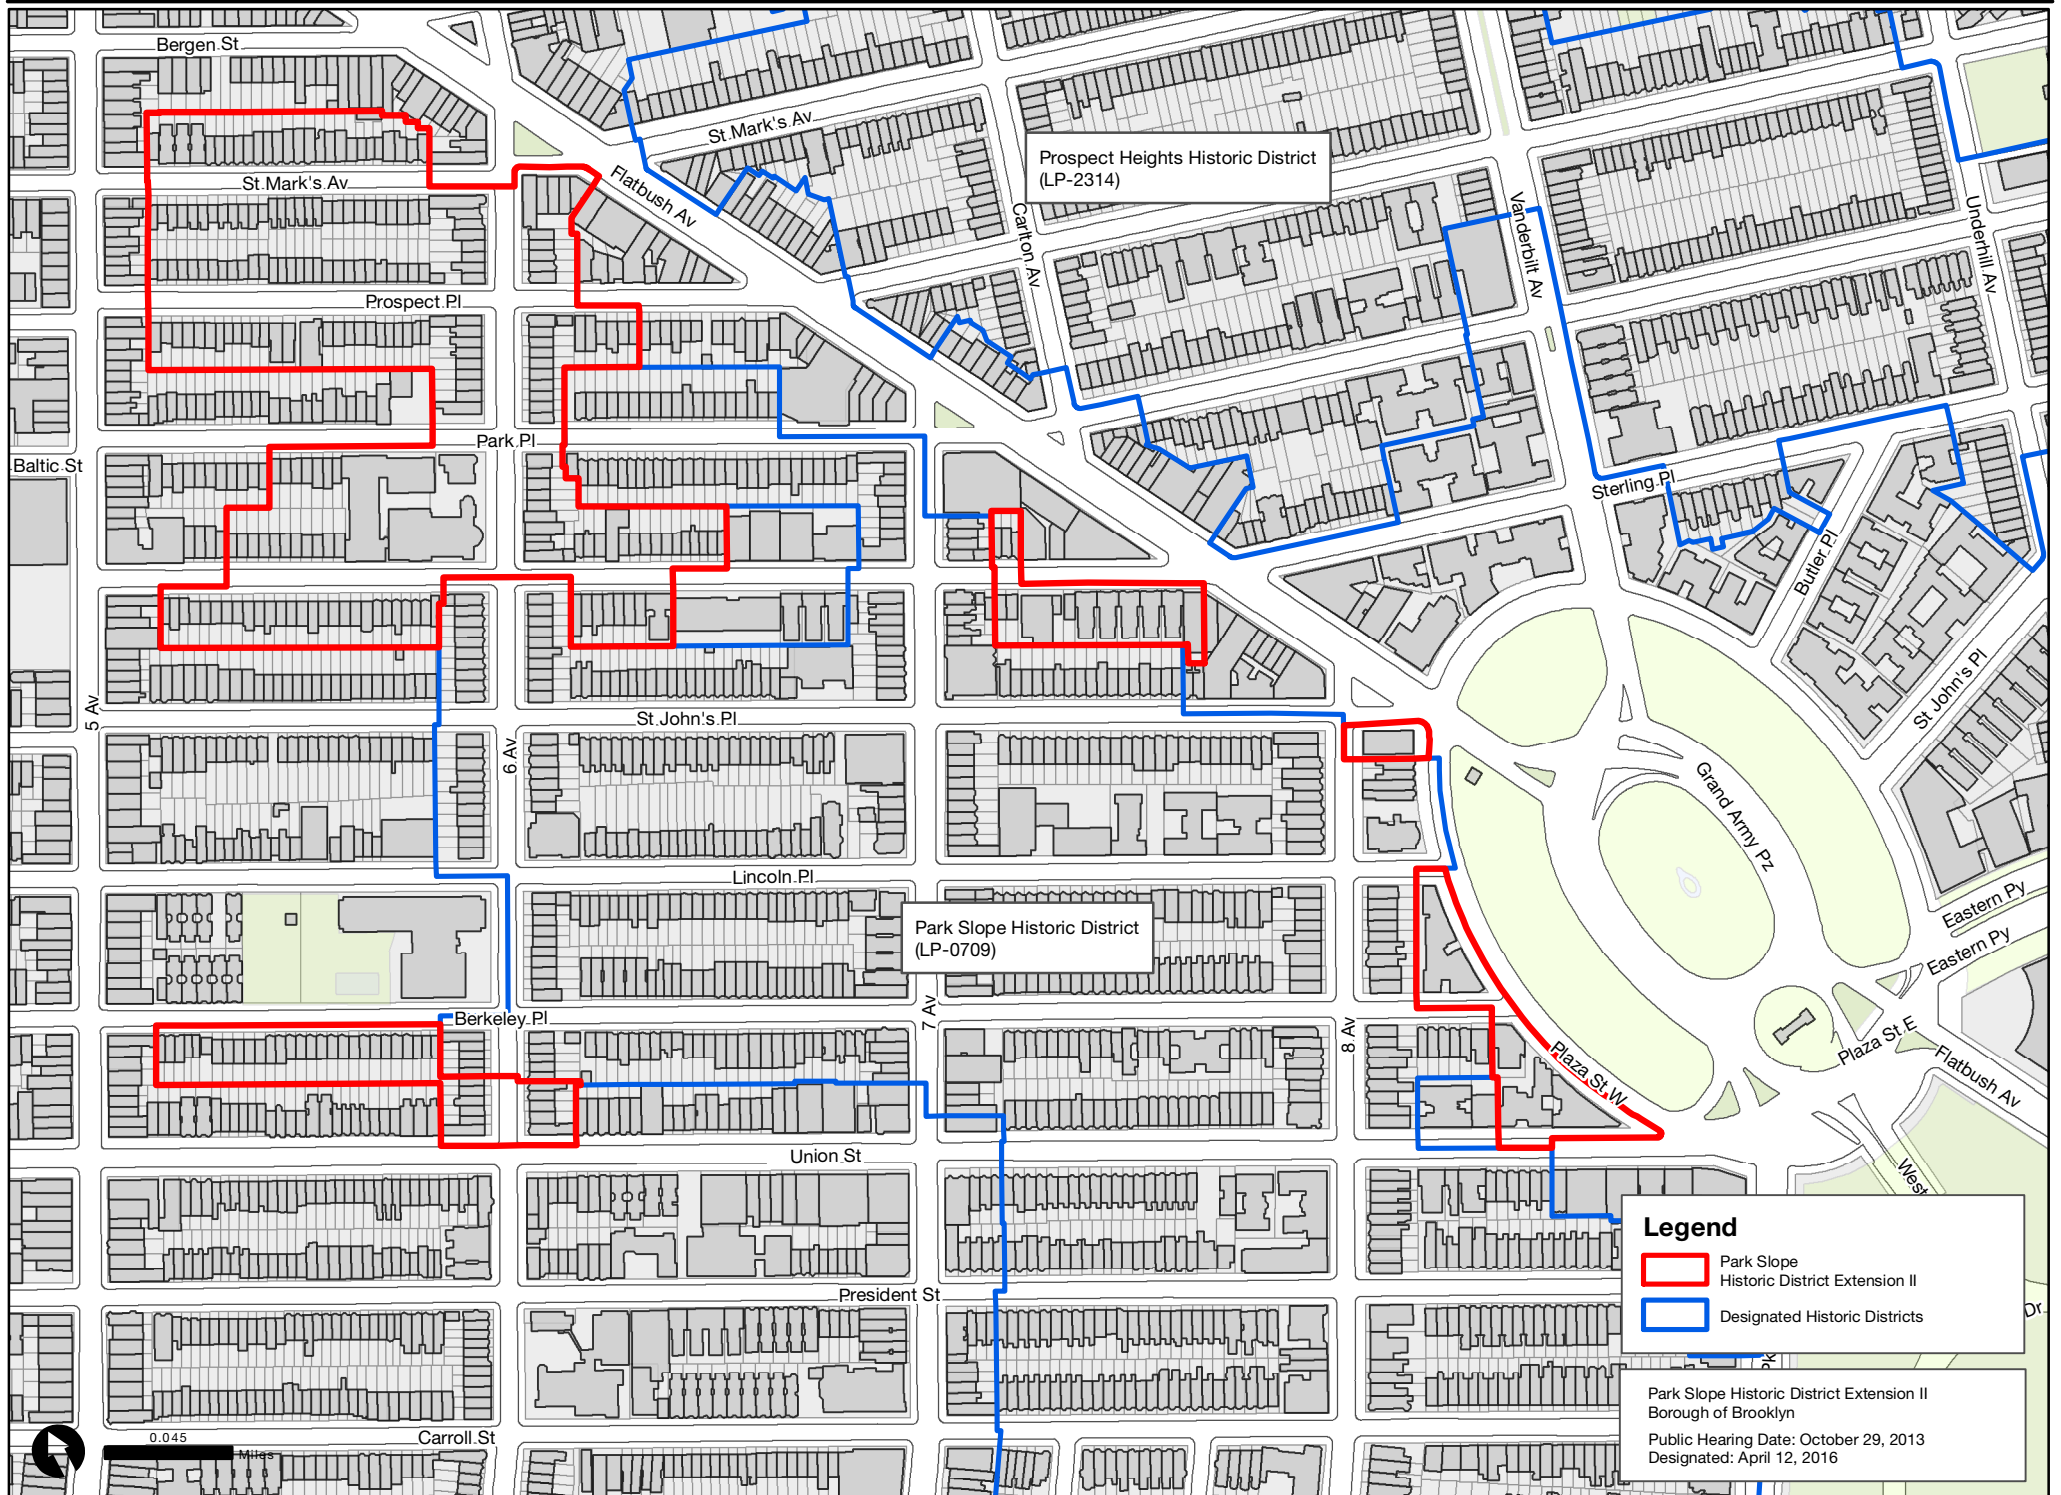

# Park Slope Historic District Extension II | LP-2558

**Legend**

- ▬ Park Slope Historic District Extension II
- ▬ Designated Historic Districts

Park Slope Historic District Extension II  
Borough of Brooklyn  
Public Hearing Date: October 29, 2013  
Designated: April 12, 2016