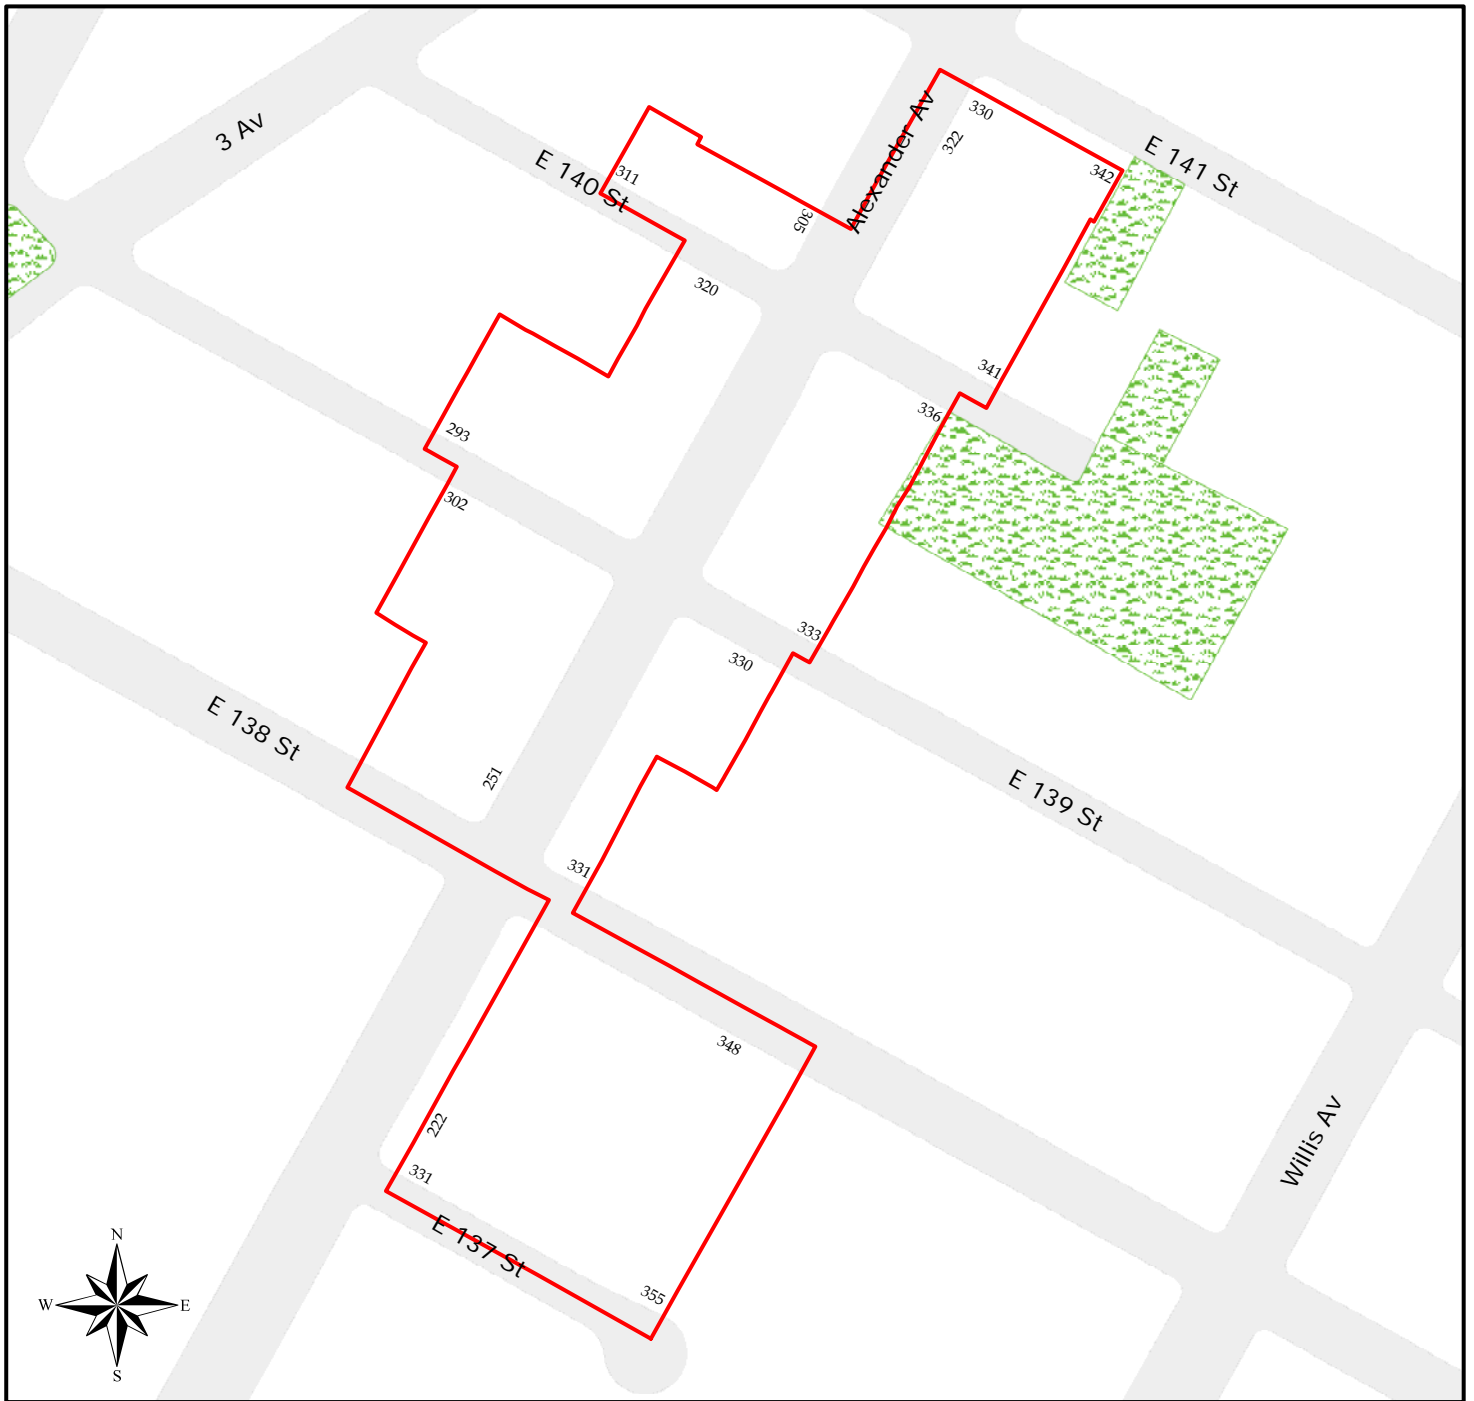

# Mott Haven

Mott Haven  
Historic District  
The Bronx  
Designated: July 29, 1969

 Historic District Boundaries