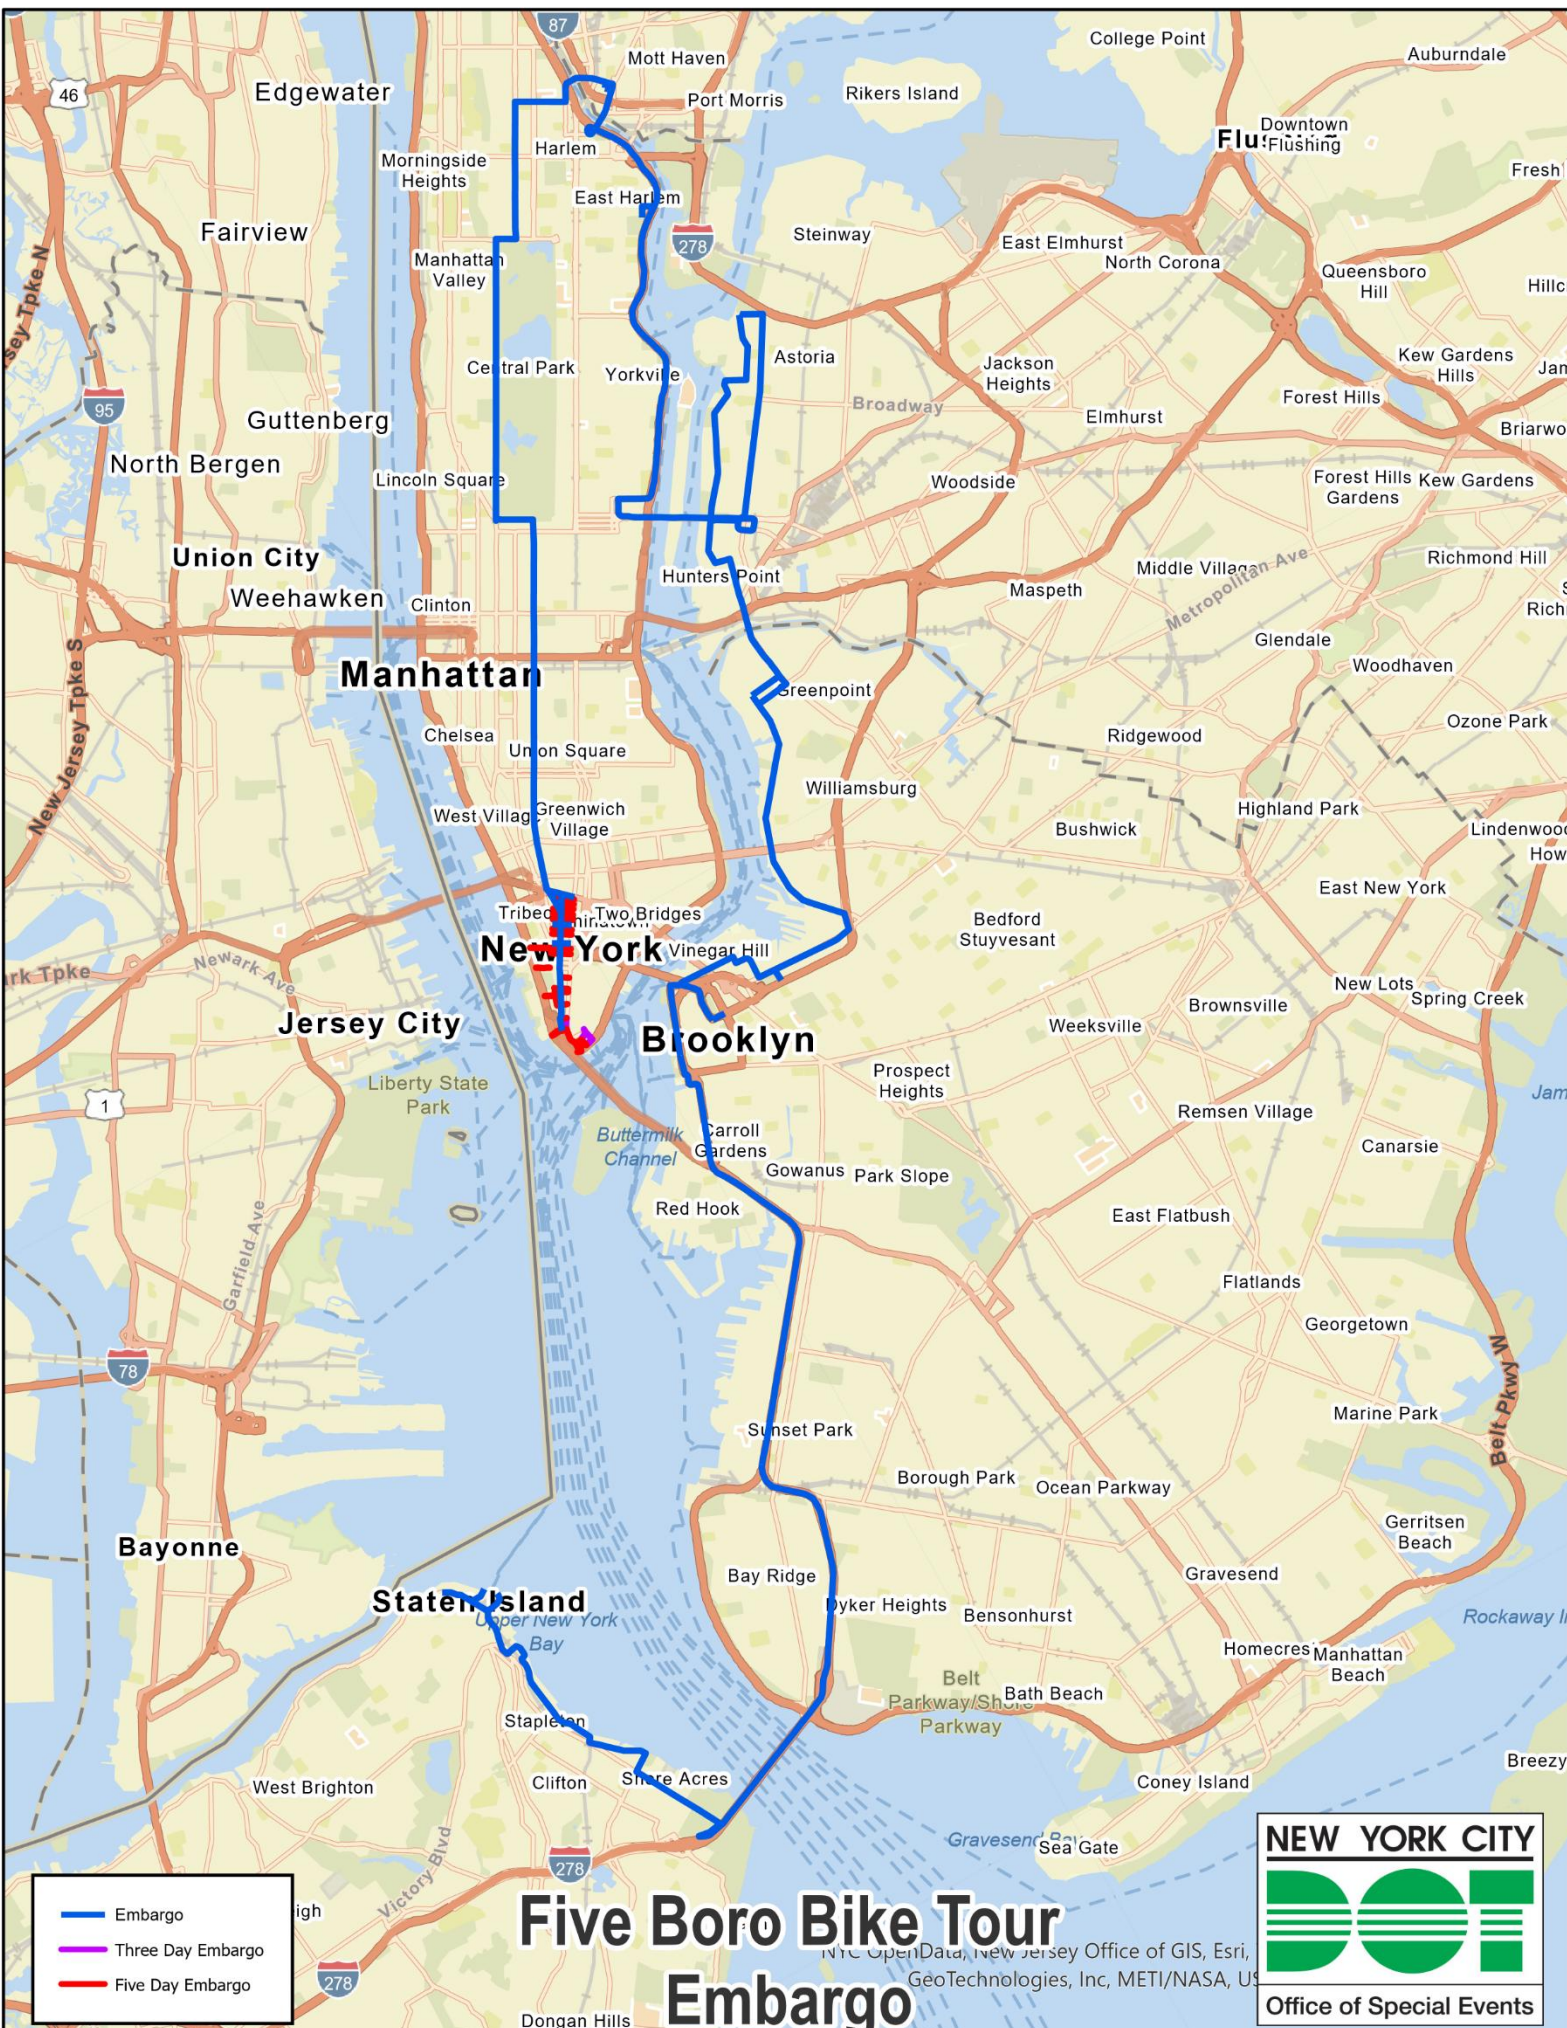

***Five Day Embargo***

*Dates:* 12:01 AM Wednesday, April 29 through 11:59 PM Sunday, May 3, 2026

**Manhattan:**

- Peter Minuit Plaza between State Street and South Street
- Whitehall Street between South Street and Water Street
- State Street between Whitehall Street and Battery Place
- Battery Place between State Street and West Street
- Morris Street between Broadway and Greenwich Street
- Albany Street between West Street and Greenwich Street
- Greenwich Street between Rector Street and Albany Street
- West Broadway between Vesey Street and Barclay Street
- Rector Street between Broadway and Greenwich Street
- Cedar Street between Broadway and Greenwich Street
- Cortlandt Street between Broadway and Church Street
- Vesey Street between West Street and Broadway
- Barclay Street between Broadway and West Broadway
- Warren Street between West Street and Broadway
- Reade Street between Broadway and West Broadway
- Leonard Street between Broadway and West Broadway
- Franklin Street between Broadway and West Broadway
- White Street between Broadway and West Broadway
- Walker Street between Broadway and 6th Avenue
- Lispenard Street between Broadway and 6th Avenue

***Three Day Embargo***

*Dates:* 12:01 AM Friday, May 1 through 11:59 PM Sunday, May 3, 2026

**Manhattan:**

- Broad Street between Pearl Street and South Street
- Broadway between Morris Street and Battery Place
- South Street between Broad Street and Whitehall Street
- Whitehall Street between South Street and Water Street
- Water Street between Whitehall Street and Broad Street

***Miscellaneous***

**Manhattan:**

- Liberty Street between Broadway and Greenwich Street
- Dey Street between Broadway and Church Street

**Brooklyn:**

- Old Fulton between Front Street and Cadman Plaza West/Prospect Street
- Cadman Plaza West between Prospect Street and Tillary Street
- Tillary Street between Cadman Plaza West and Adams Street
- Brooklyn Bridge Promenade between Tillary Street and Centre Street