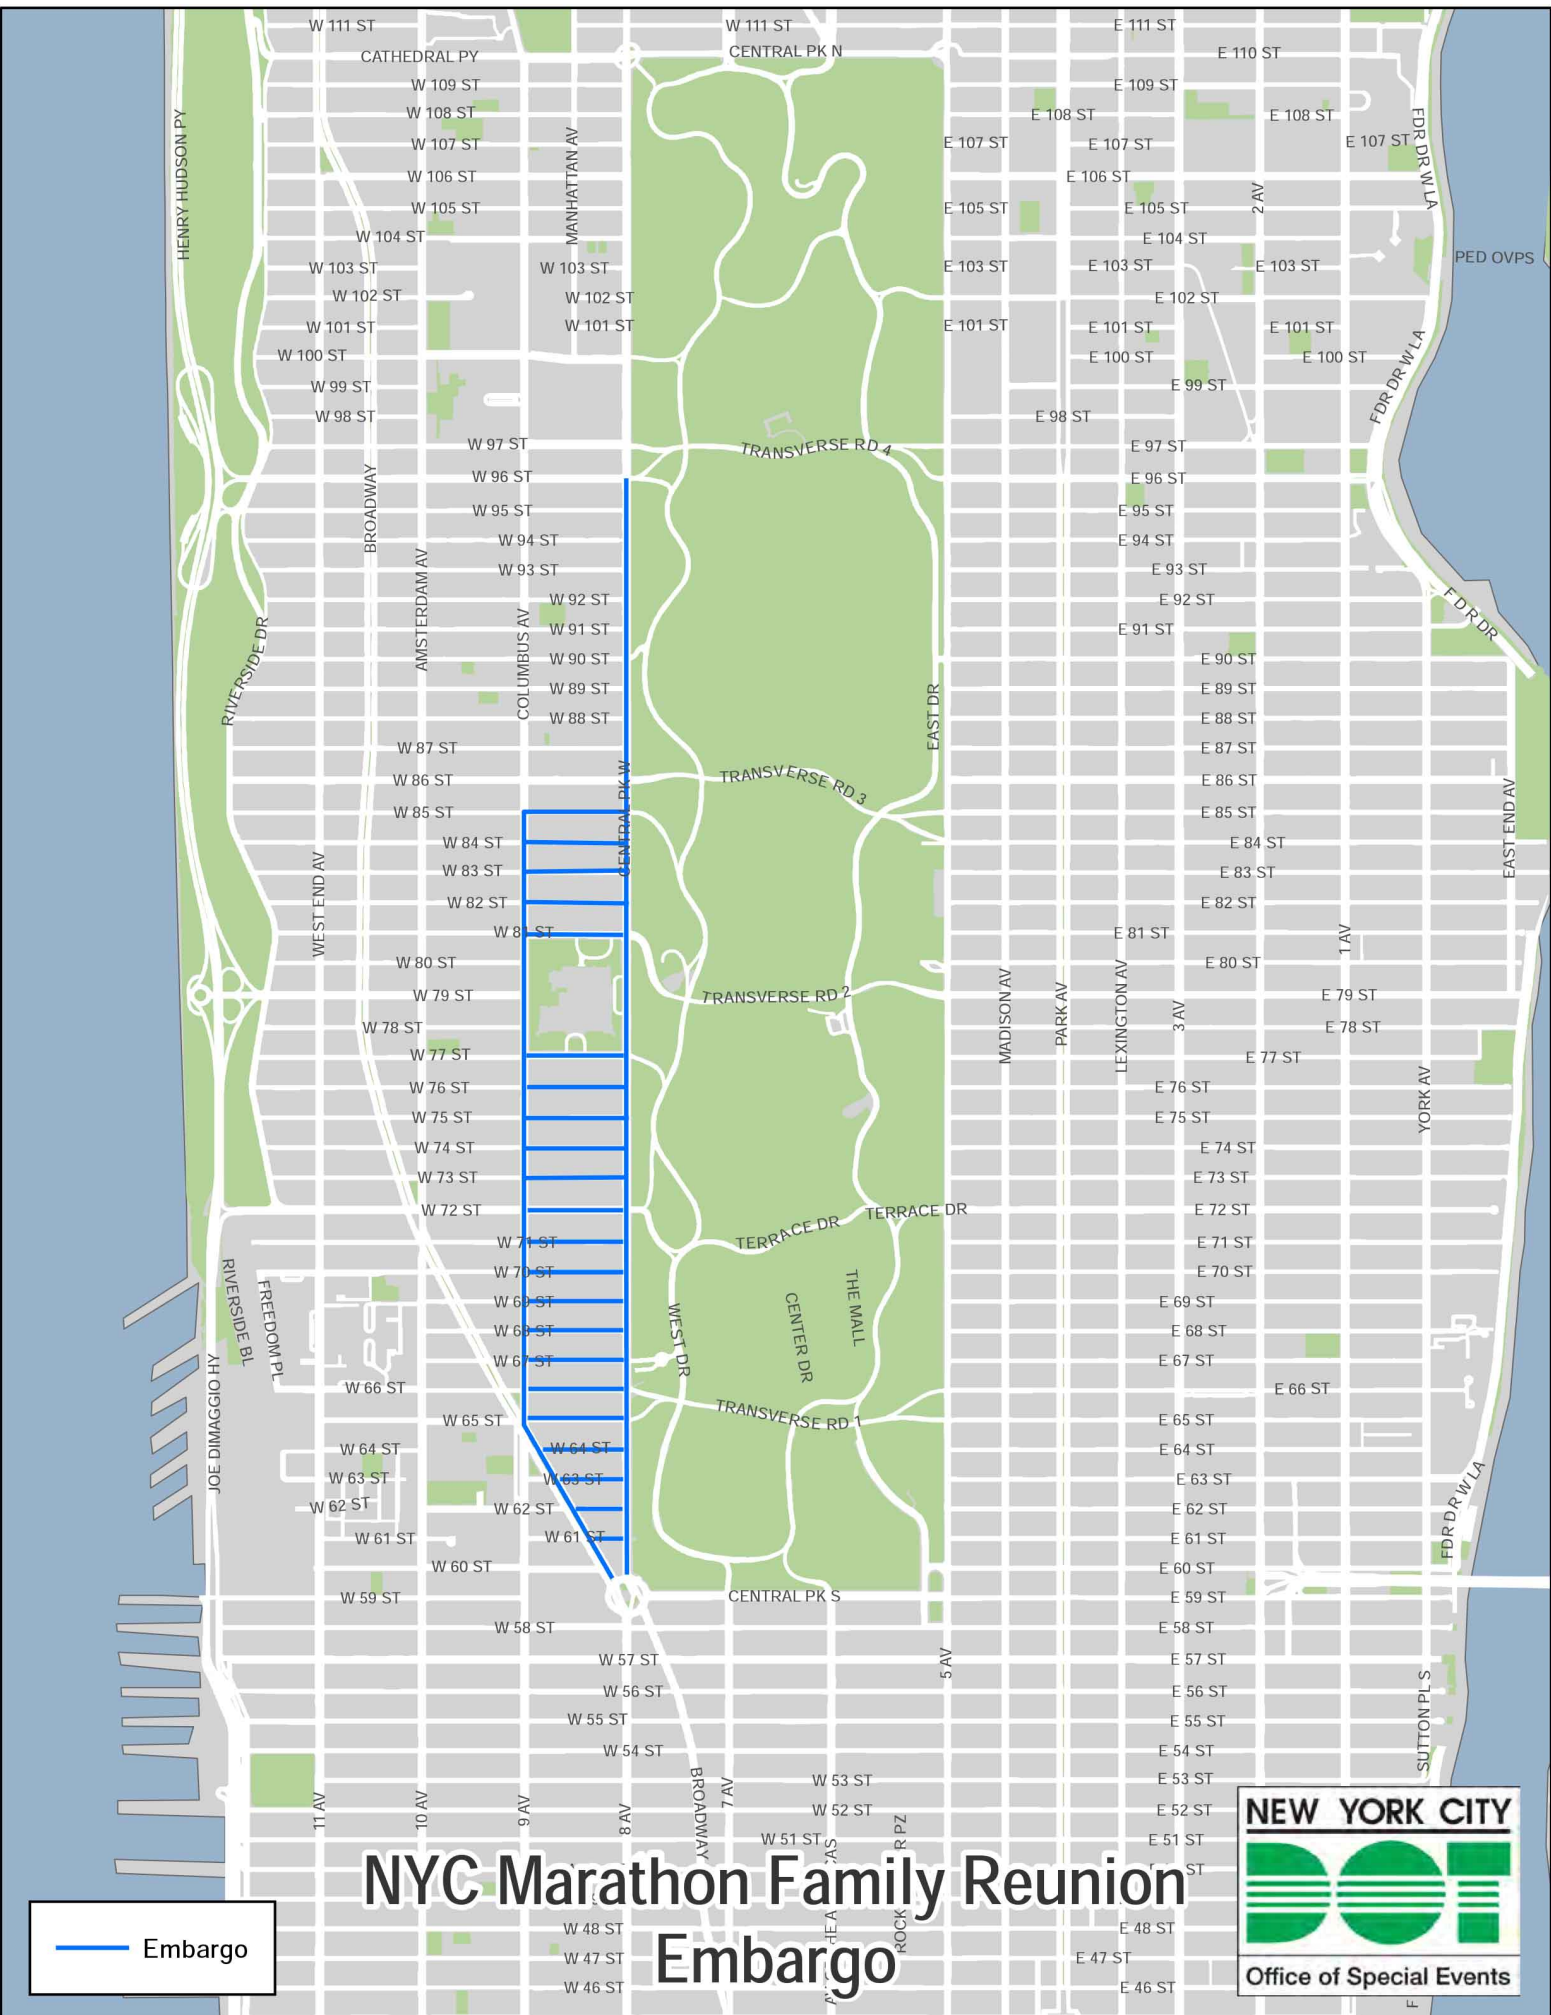

— Embargo

NYC Marathon Family Reunion Embargo