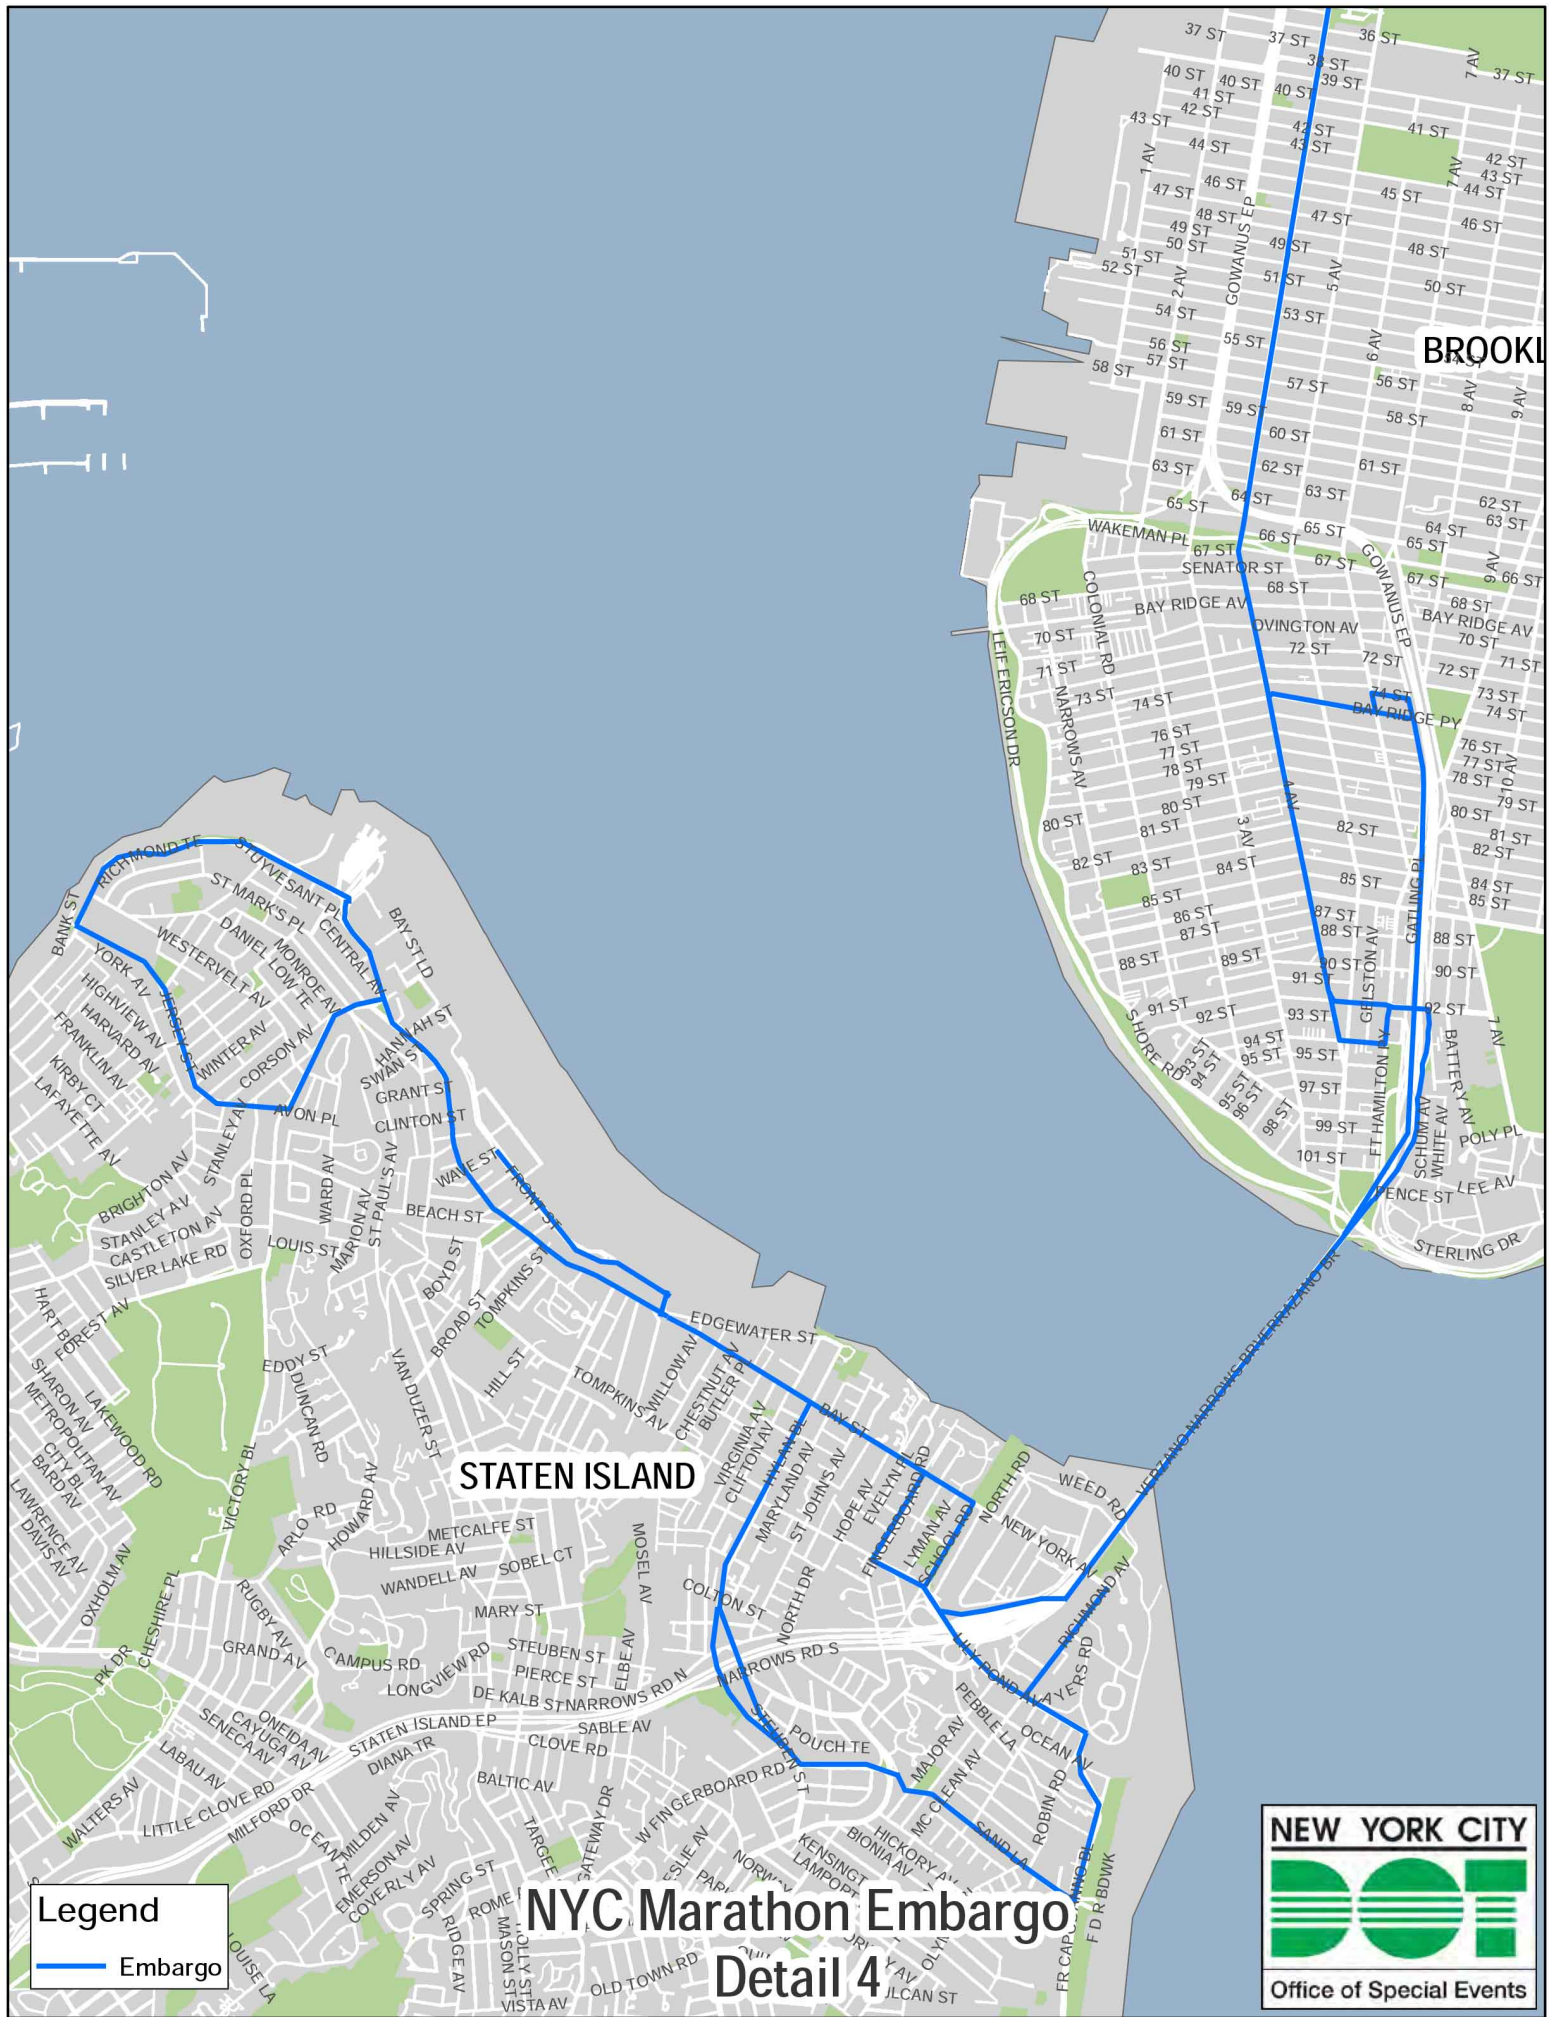

STATEN ISLAND

BROOKLYN

Legend

— Embargo

NYC Marathon Embargo
Detail 4

NEW YORK CITY

Office of Special Events