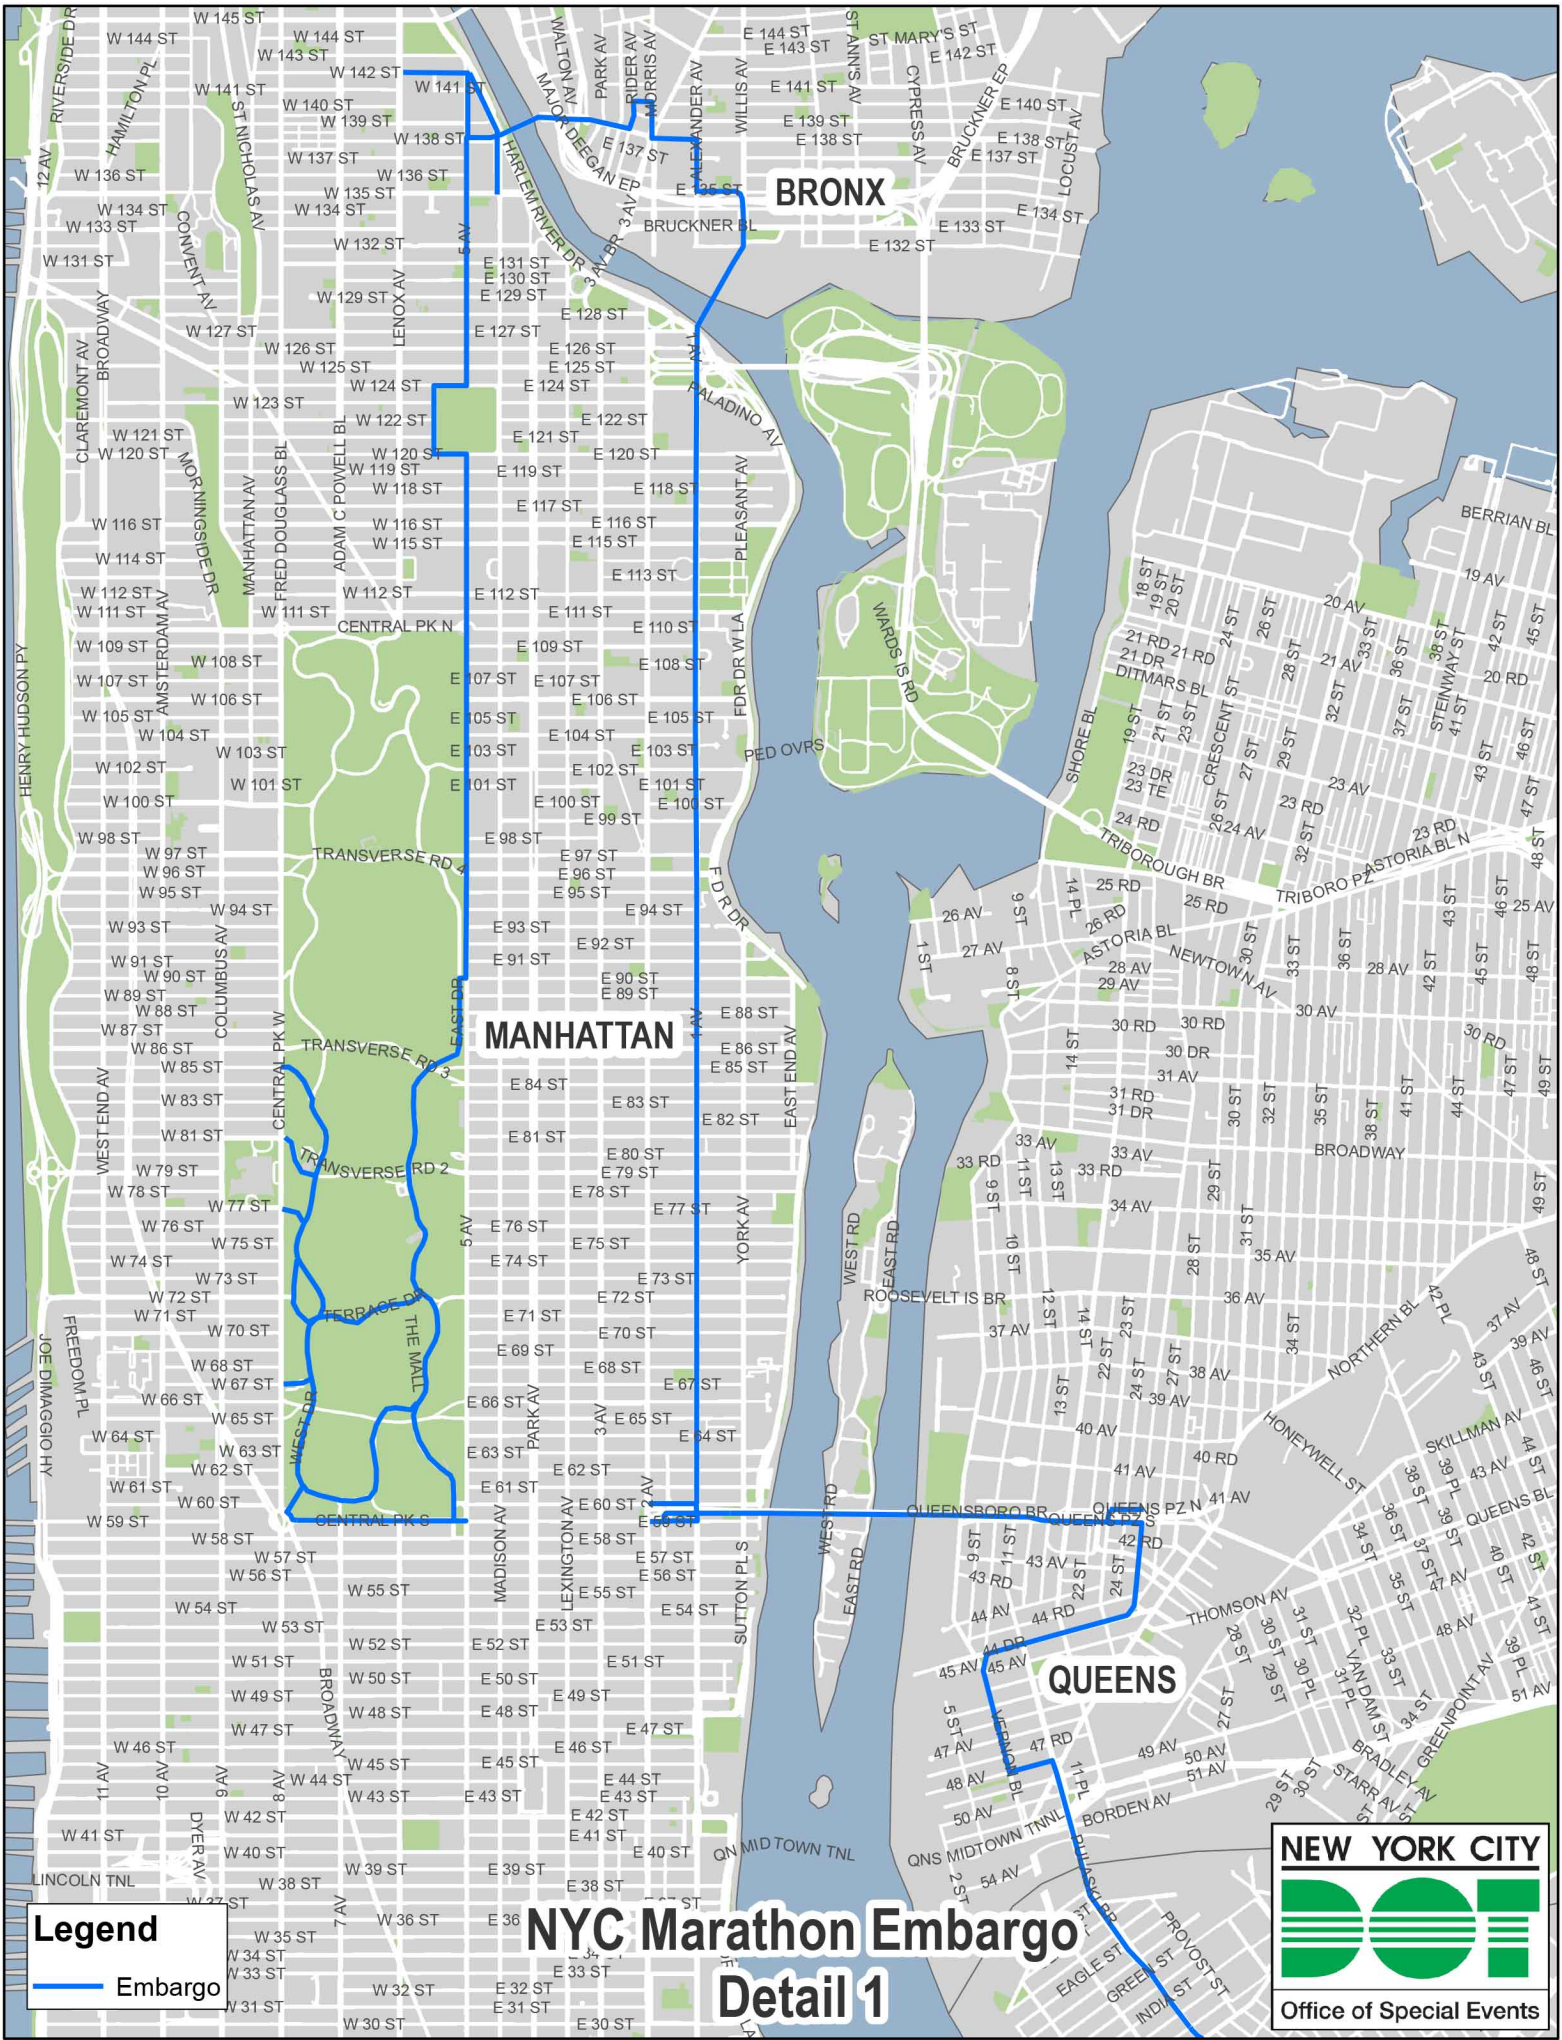

BRONX

MANHATTAN

QUEENS

Legend

Embargo

NYC Marathon Embargo Detail 1