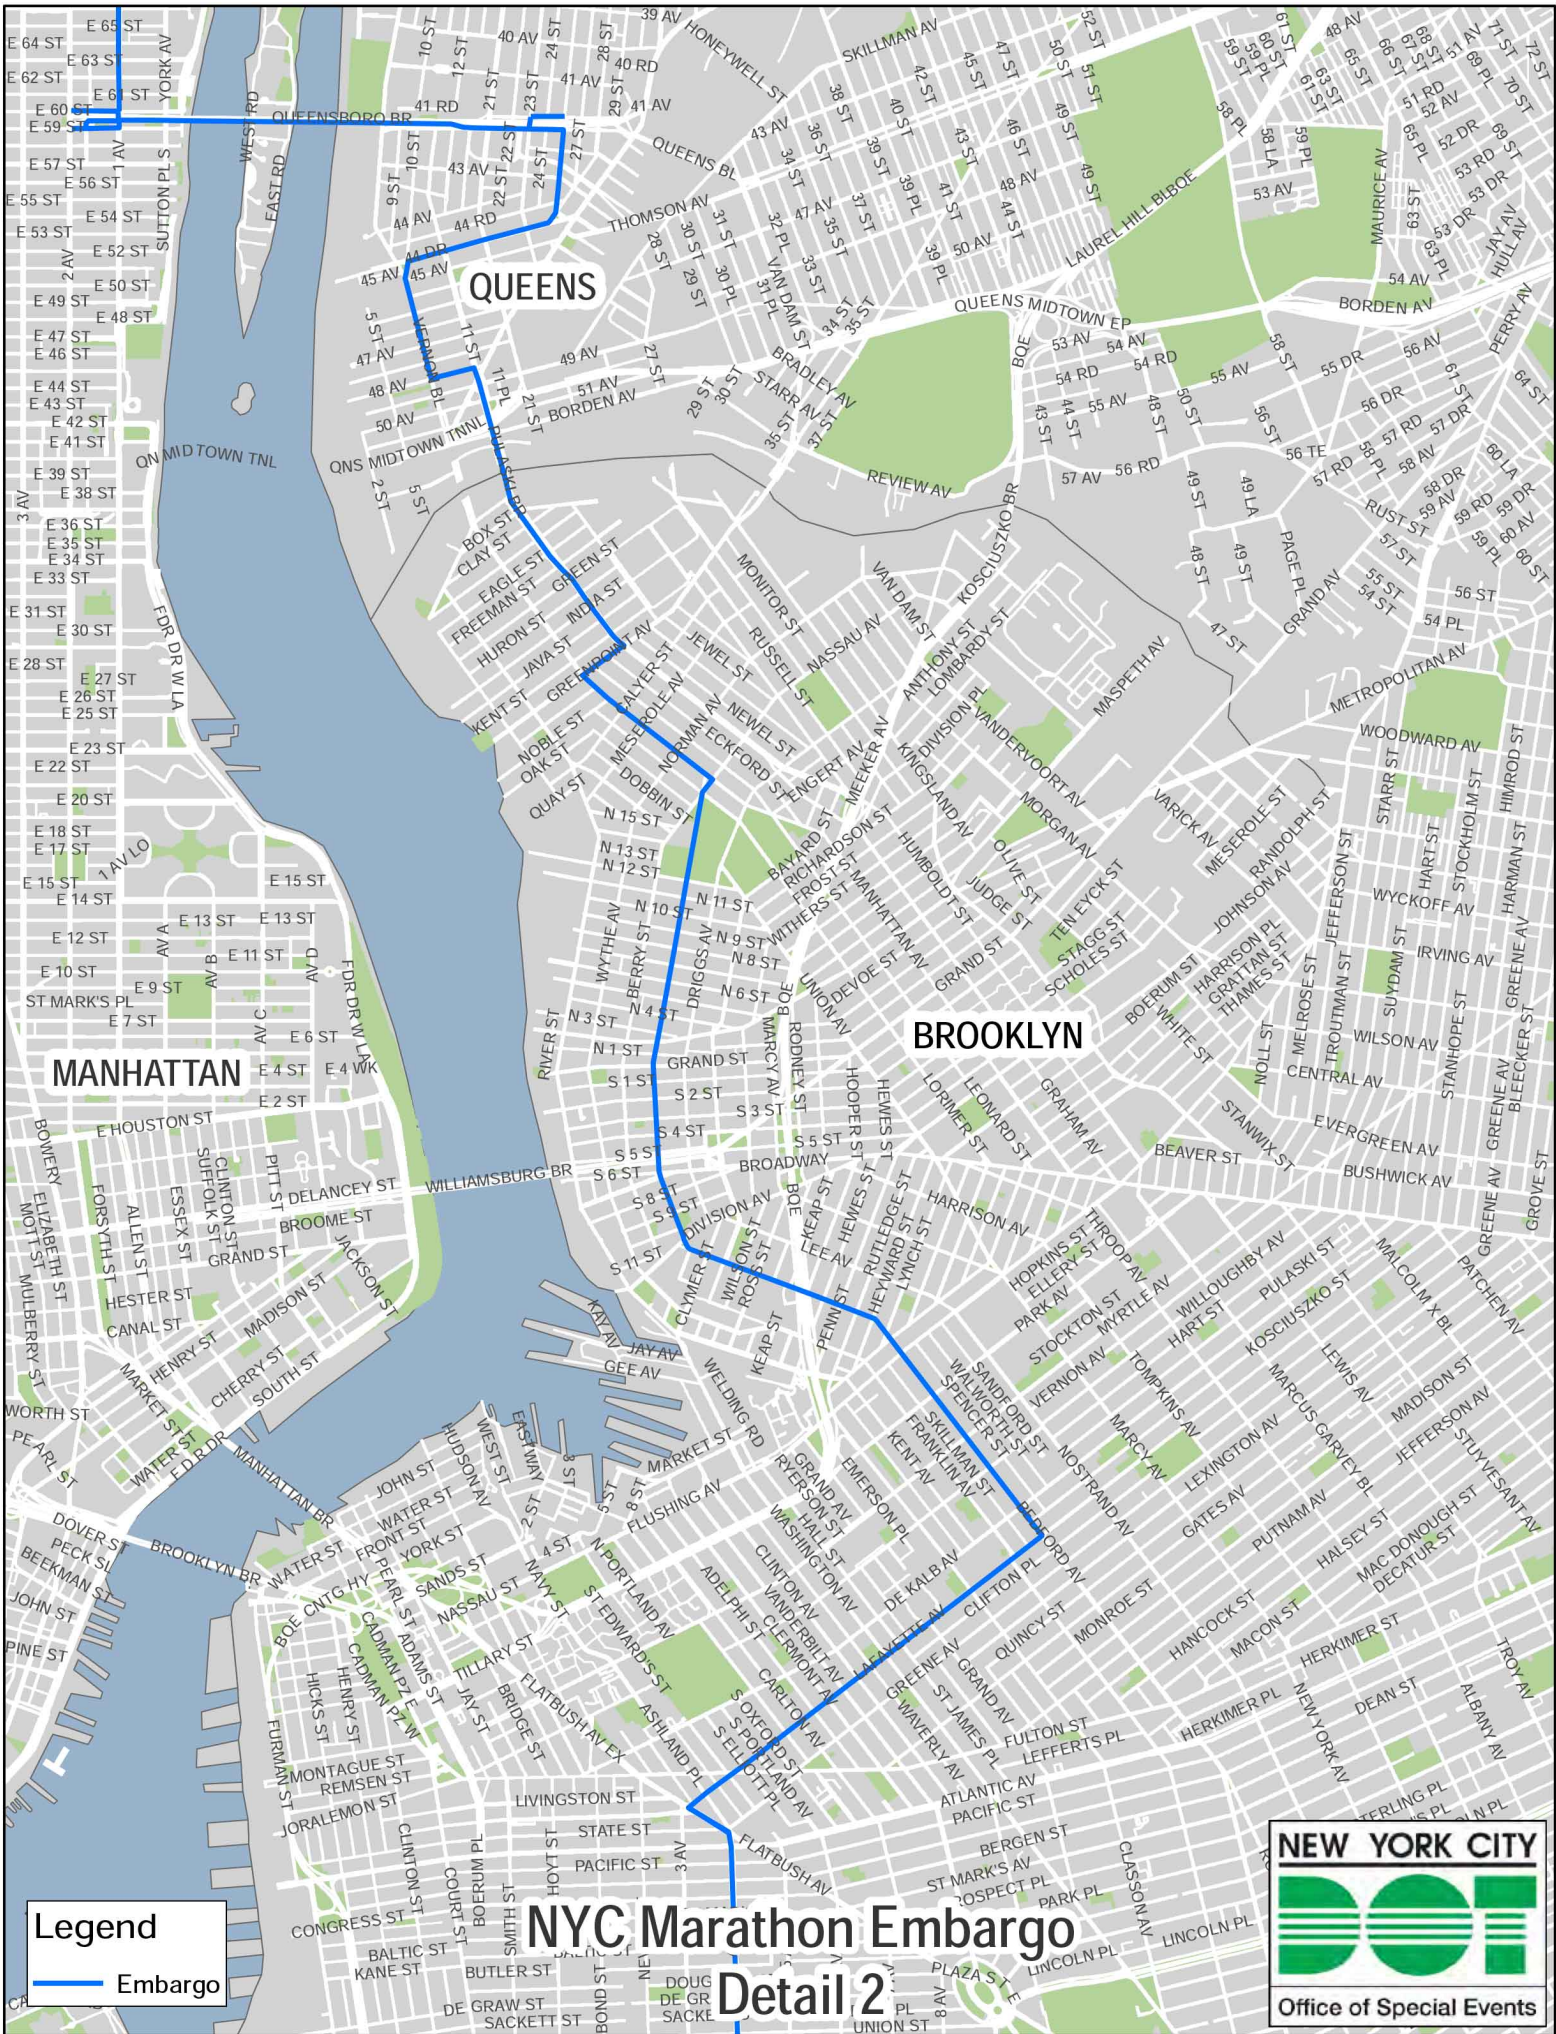

QUEENS

BROOKLYN

MANHATTAN

NYC Marathon Embargo

Detail 2

Legend

Embargo