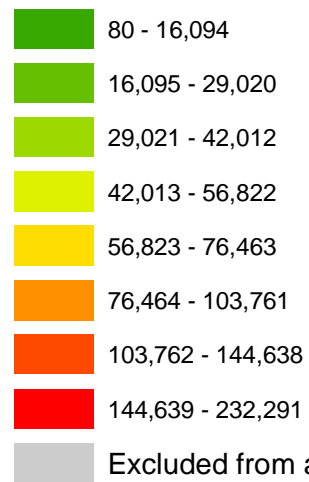

Population density

Number of residents per square mile

U.S. 2000 Census, File SF1, table P1