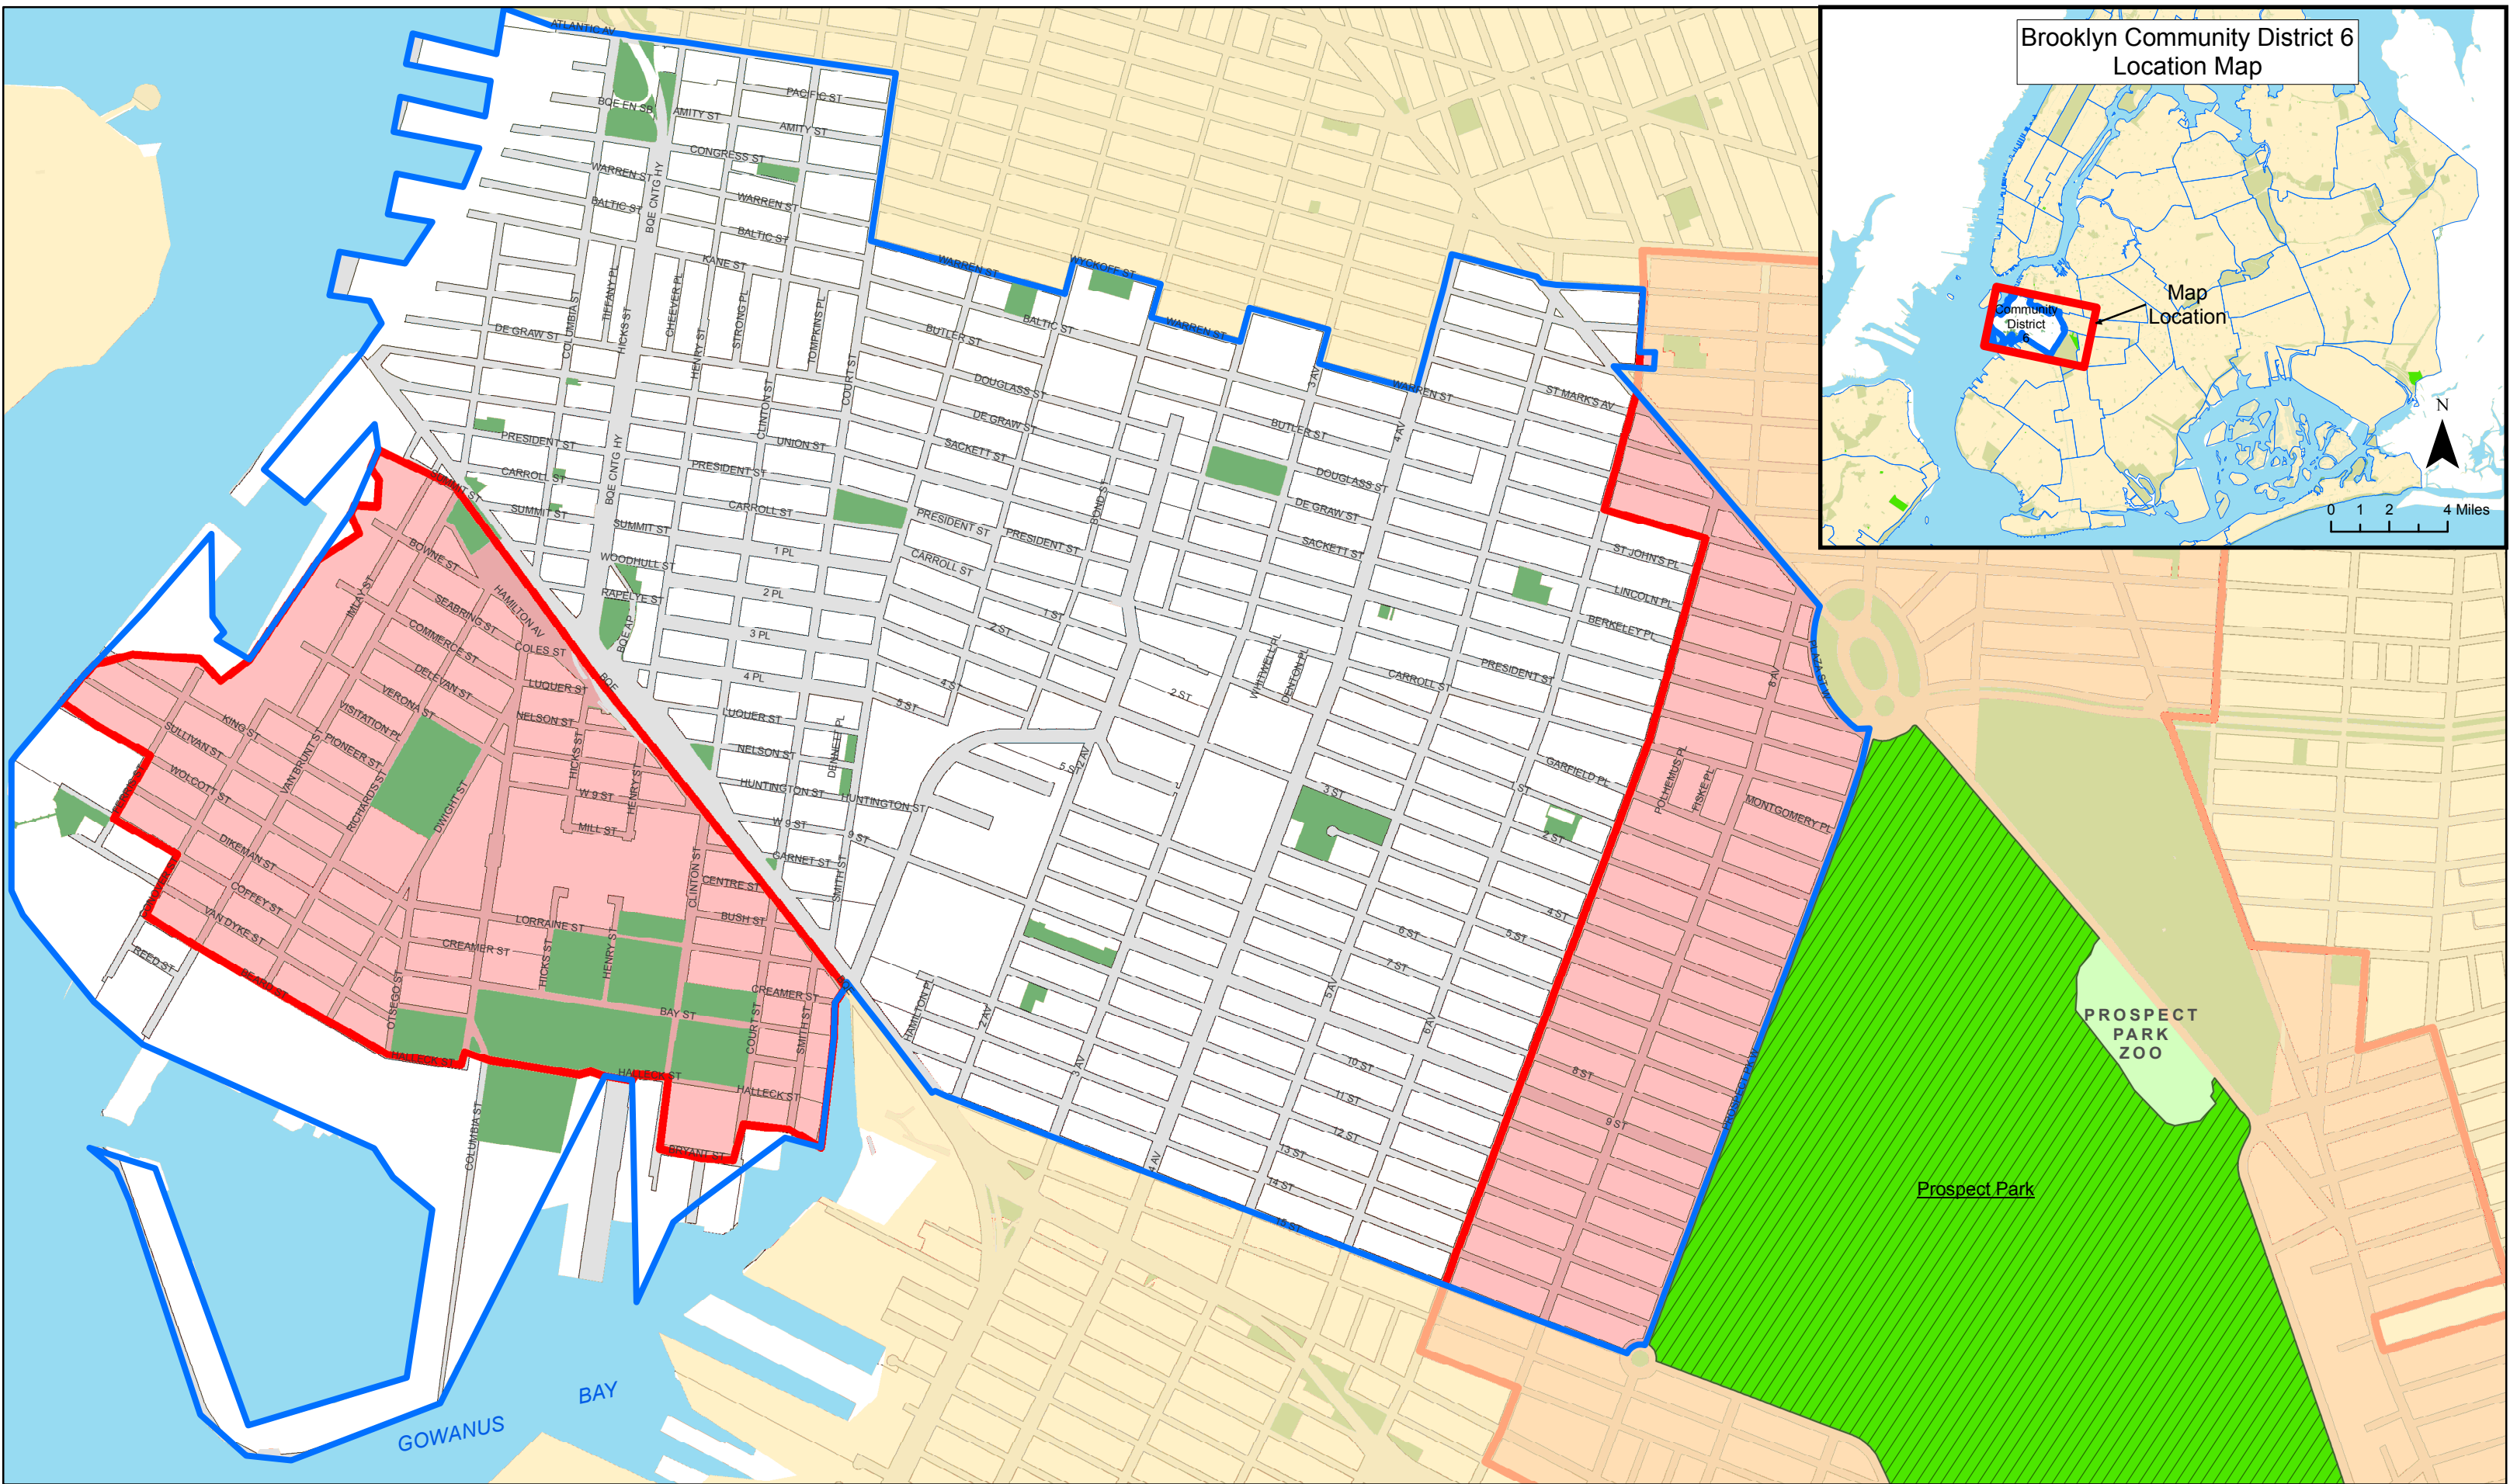

Brooklyn Community District 6  
Location Map

- New York City Parkland
- Well-Served Area
- Area of Regional Park with limited public accessibility
- Regional Park
- Community District

New York City Parkland  
Borough of Brooklyn - Community District 6  
Well-Served Areas

0 500 1,000 2,000 Feet

**City of New York Department of Parks and Recreation**  
Parklands Division  
Michael R. Bloomberg, Mayor  
Adrian Benepe, Commissioner

(c) 2010 City of New York Department of Parks and Recreation. May not be reproduced without consent. This map has been prepared in whole or part using secondary data. Data accuracy is limited by the scale and accuracy of the original sources. Site-specific conditions should be field-verified. For legal accuracy, refer to the maps that established parks and acquisition maps.