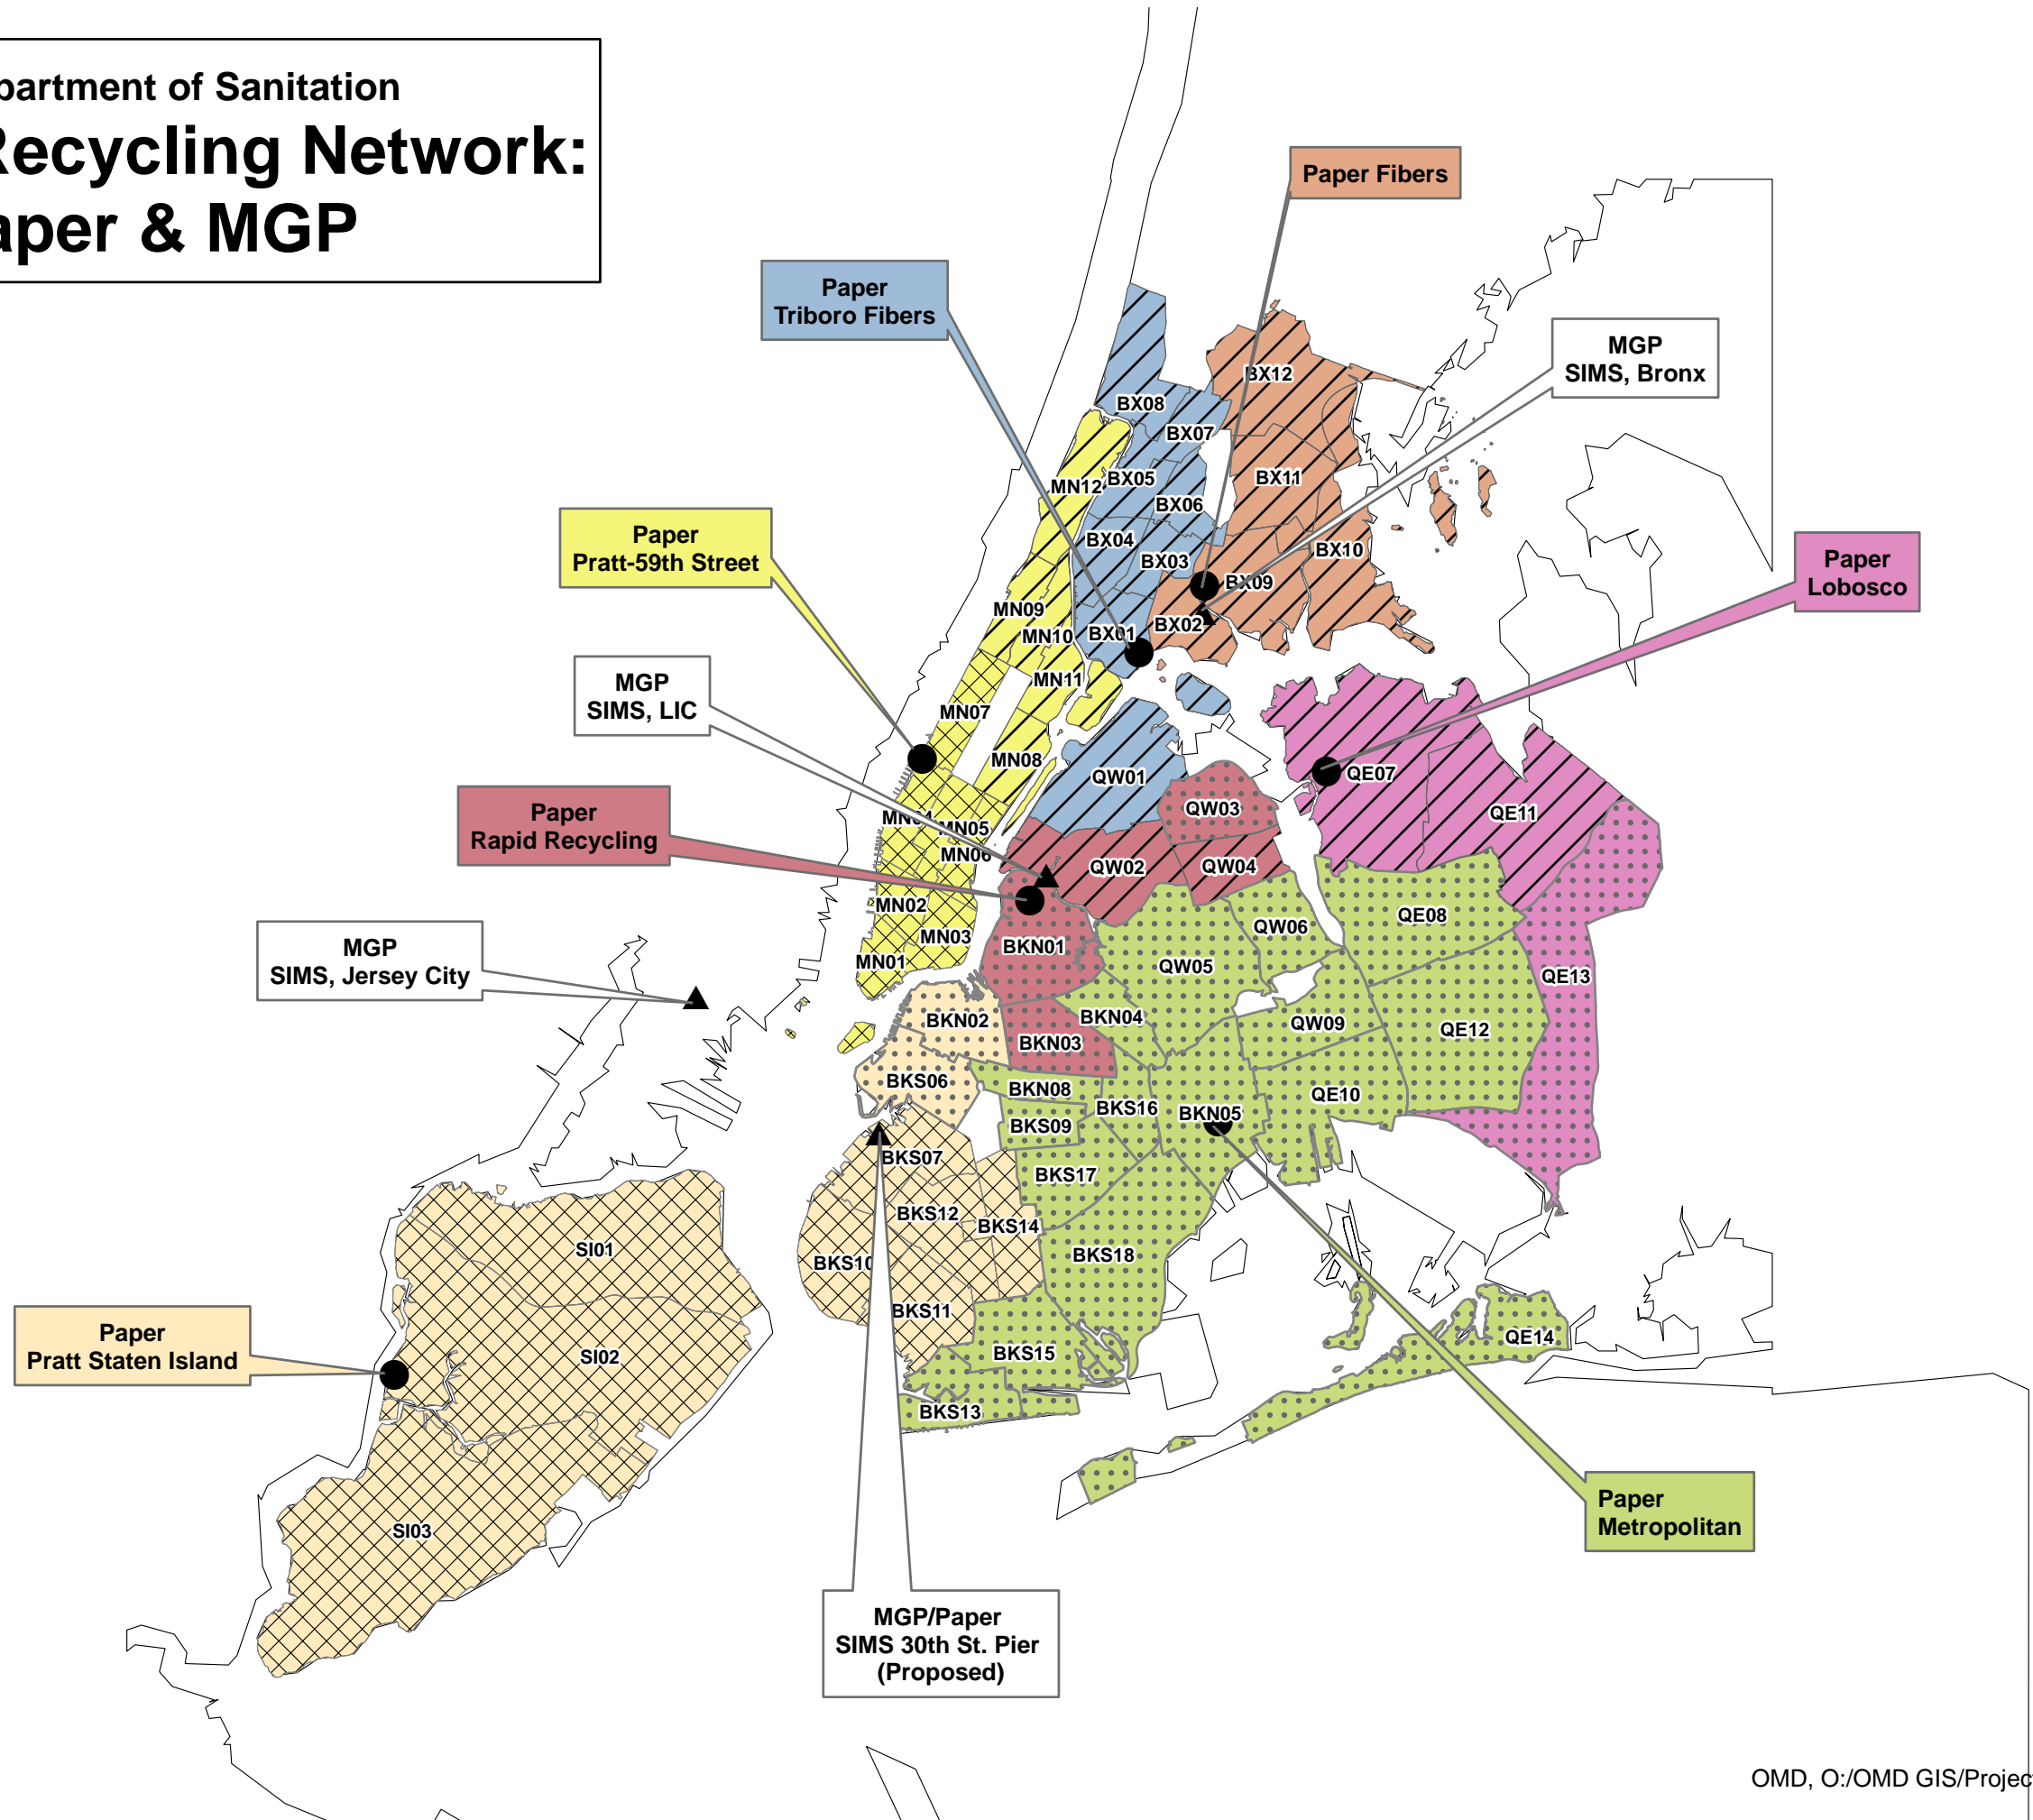

NYC Department of Sanitation Current Recycling Network: Paper & MGP

Legend

MGP Waste Sheds

- SIMS-Bronx
- SIMS-Jersey
- SIMS-LIC

Paper Waste Sheds

- Pratt 59th Street
- Triboro Fibers
- Paper Fibers
- Lobosco
- Rapid Recycling
- Metropolitan
- Pratt SI