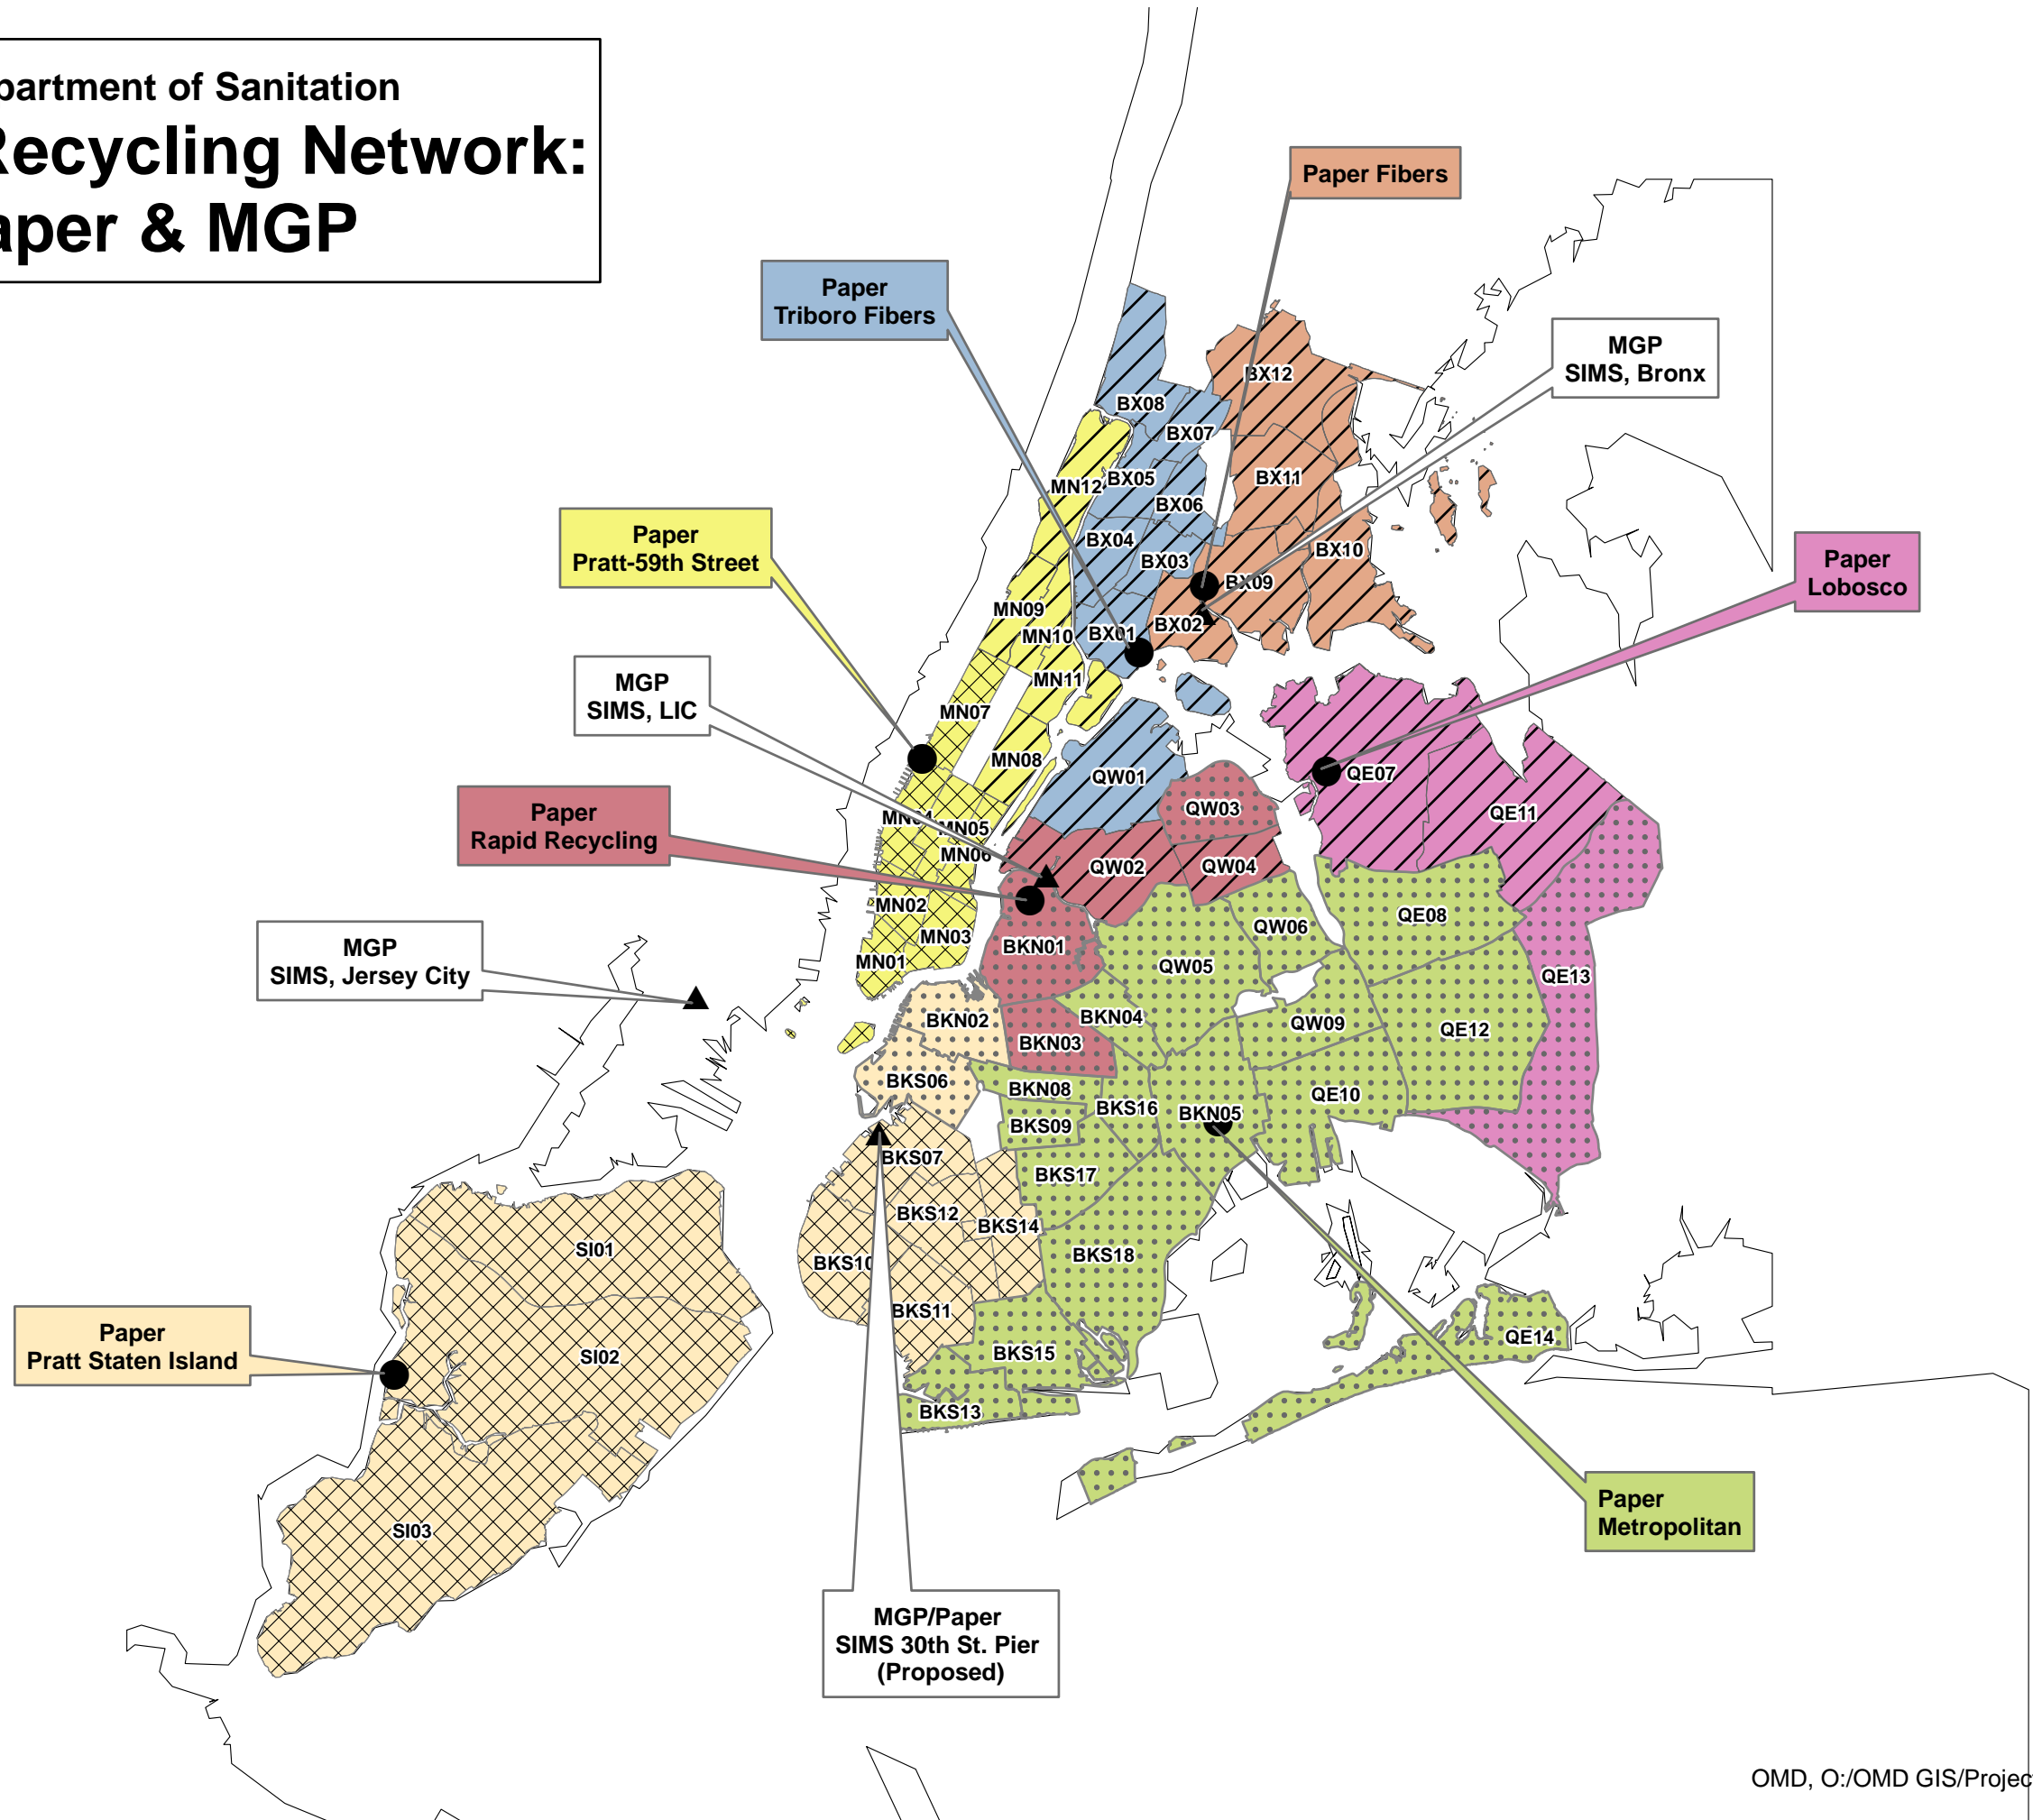

NYC Department of Sanitation
**Current Recycling Network:
 Paper & MGP**

Legend

MGP Wastesheds

- SIMS-Bronx
- SIMS-Jersey
- SIMS-LIC

Paper Wastesheds

- Pratt 59th Street
- Triboro Fibers
- Paper Fibers
- Lobosco
- Rapid Recycling
- Metropolitan
- Pratt SI