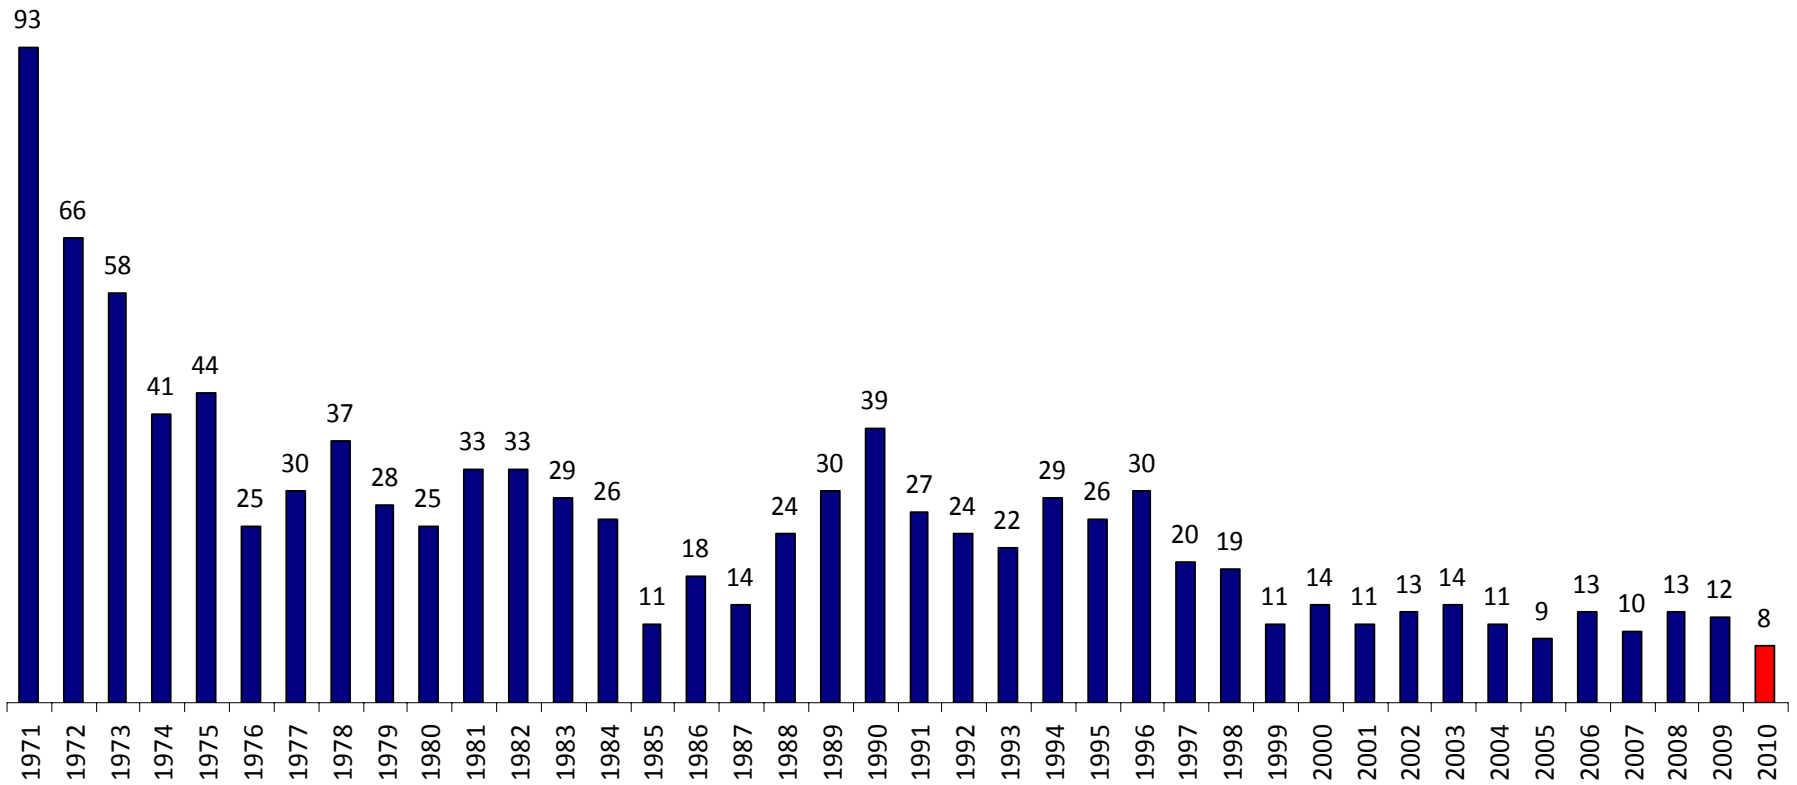

TOTAL NYPD FIREARMS DISCHARGE INCIDENTS 1971-2010

“TOTAL INCIDENTS” INCLUDES INTENTIONAL, UNINTENTIONAL, ANIMAL SHOOTINGS AND UNAUTHORIZED SHOOTINGS

NB: 2009 total increased by one to account for a previously unreported incident

SUBJECTS SHOT AND INJURED BY NYPD OFFICERS 1971-2010

SUBJECTS SHOT AND KILLED BY NYPD OFFICERS 1971-2010

NYPD ADVERSARIAL CONFLICT POLICE SHOOTINGS

FATAL SHOOTINGS PER 1,000 NYPD OFFICERS

2002

2003

2004

2005

2006

2007

2008

2009

2010