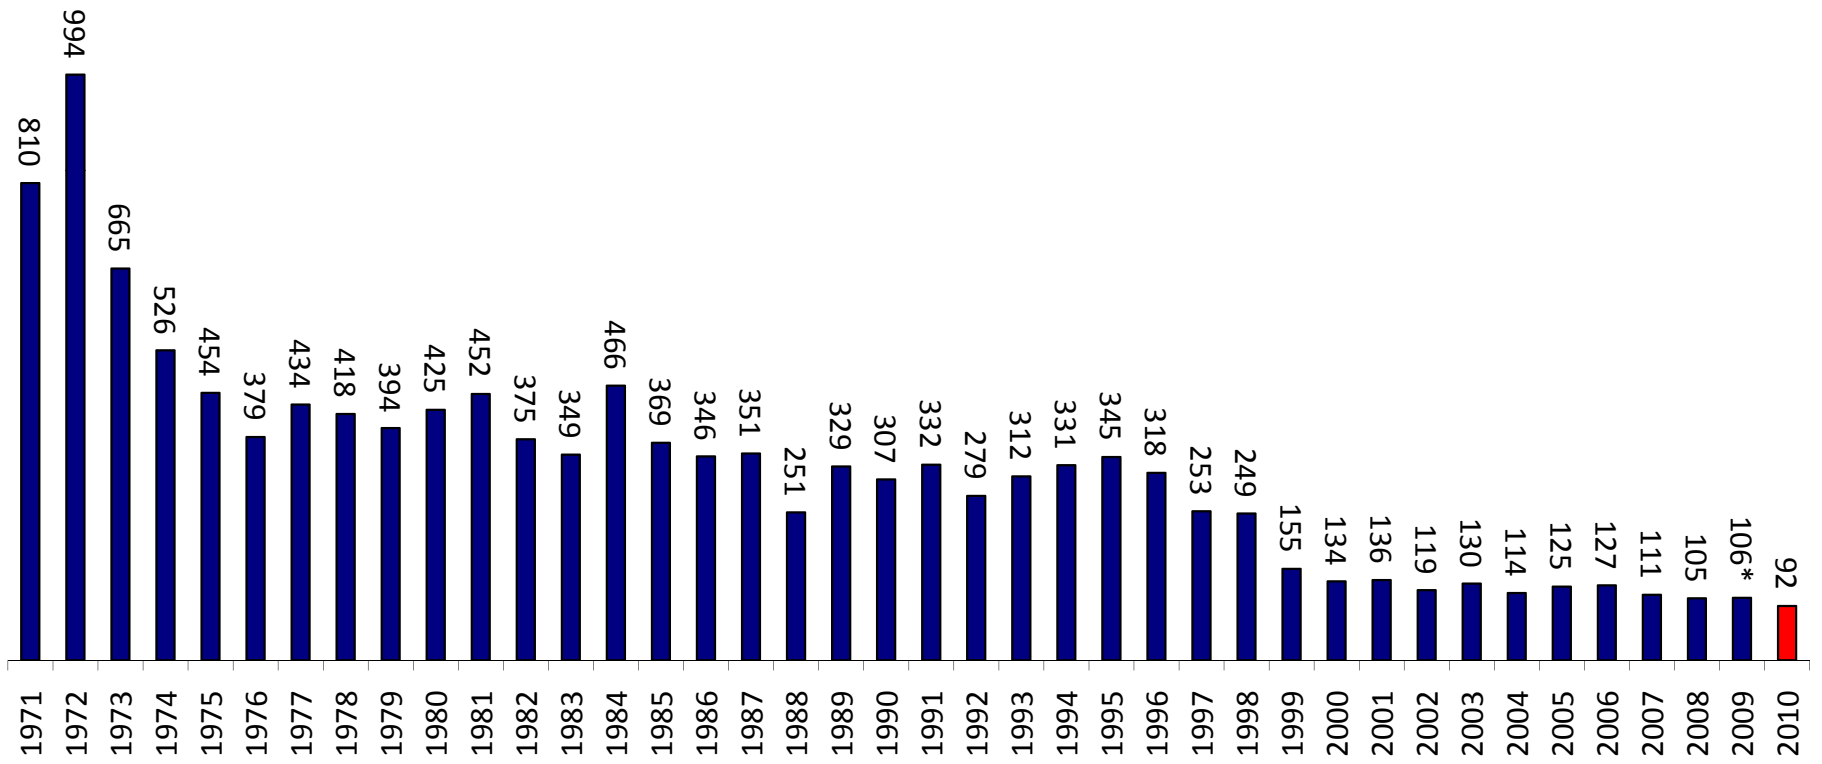

TOTAL NYPD FIREARMS DISCHARGE INCIDENTS 1971-2010

“TOTAL INCIDENTS” INCLUDES INTENTIONAL, UNINTENTIONAL, ANIMAL SHOOTINGS AND UNAUTHORIZED SHOOTINGS

NB: 2009 total increased by one to account for a previously unreported incident

SUBJECTS SHOT AND INJURED BY NYPD OFFICERS 1971-2010

SUBJECTS SHOT AND KILLED BY NYPD OFFICERS 1971-2010

NYPD ADVERSARIAL CONFLICT POLICE SHOOTINGS

FATAL SHOOTINGS PER 1,000 NYPD OFFICERS

2002

2003

2004

2005

2006

2007

2008

2009

2010