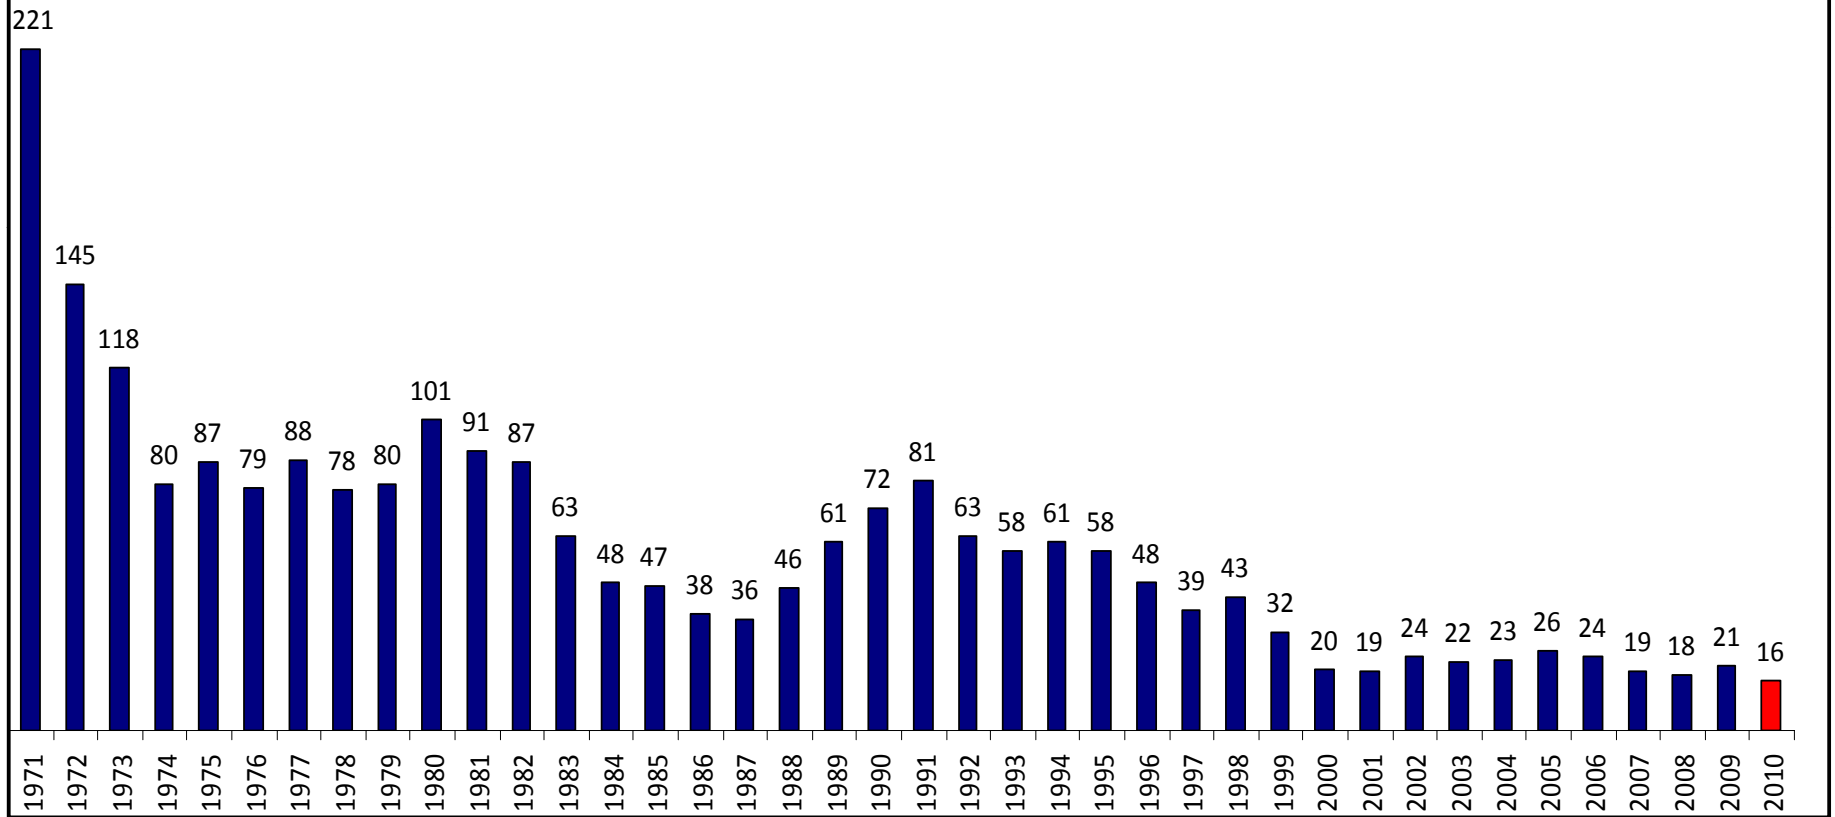

TOTAL NYPD FIREARMS DISCHARGE INCIDENTS 1971-2010

“TOTAL INCIDENTS” INCLUDES INTENTIONAL, UNINTENTIONAL, ANIMAL SHOOTINGS AND UNAUTHORIZED SHOOTINGS

NB: 2009 total increased by one to account for a previously unreported incident

SUBJECTS SHOT AND INJURED BY NYPD OFFICERS 1971-2010

SUBJECTS SHOT AND KILLED BY NYPD OFFICERS 1971-2010

NYPD ADVERSARIAL CONFLICT POLICE SHOOTINGS

FATAL SHOOTINGS PER 1,000 NYPD OFFICERS

2002

2003

2004

2005

2006

2007

2008

2009

2010