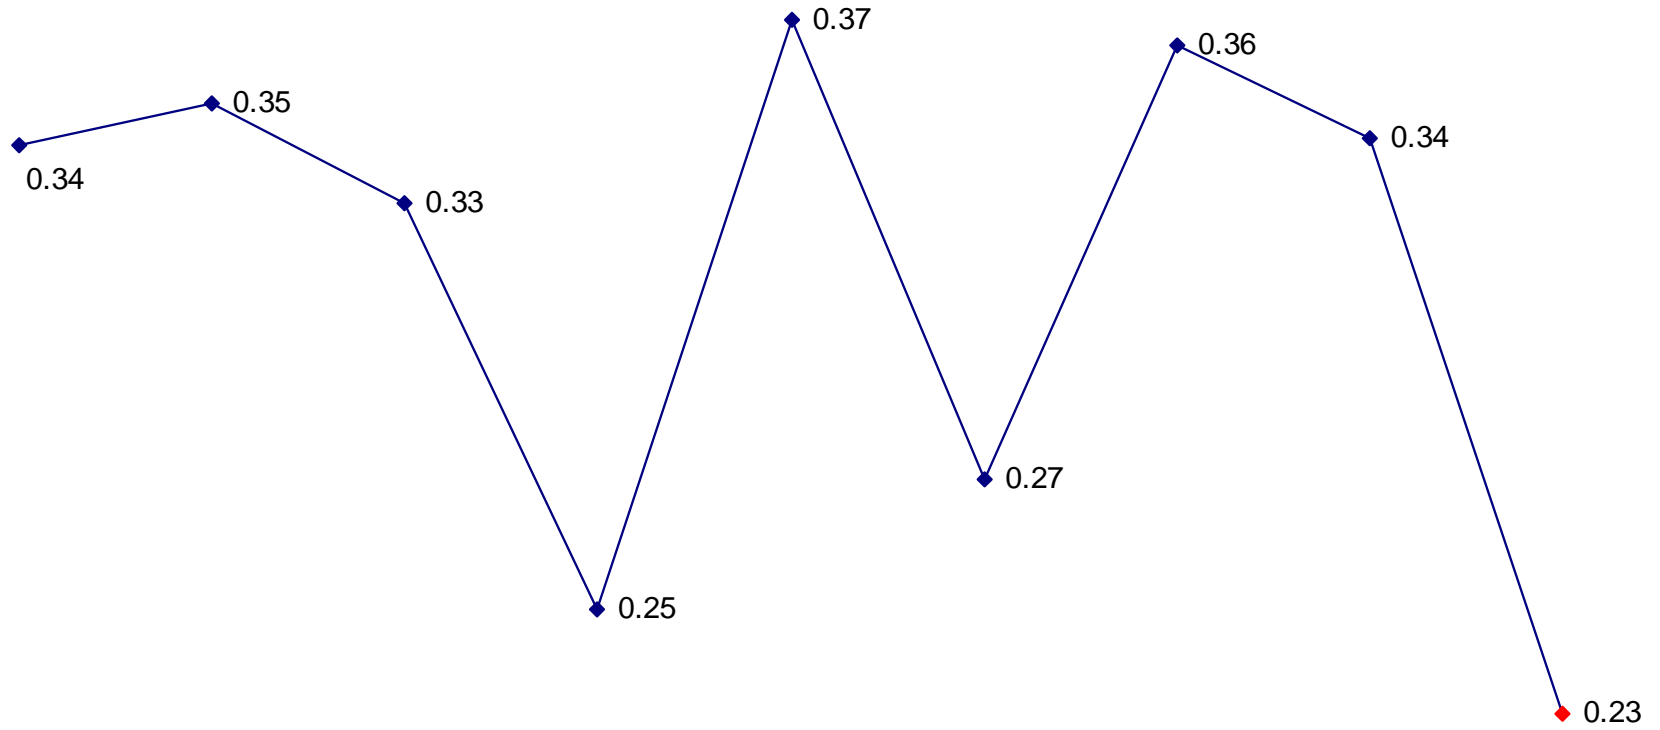

TOTAL NYPD FIREARMS DISCHARGE INCIDENTS 1971-2010

“TOTAL INCIDENTS” INCLUDES INTENTIONAL, UNINTENTIONAL, ANIMAL SHOOTINGS AND UNAUTHORIZED SHOOTINGS

NB: 2009 total increased by one to account for a previously unreported incident

SUBJECTS SHOT AND INJURED BY NYPD OFFICERS 1971-2010

SUBJECTS SHOT AND KILLED BY NYPD OFFICERS 1971-2010

NYPD ADVERSARIAL CONFLICT POLICE SHOOTINGS

FATAL SHOOTINGS PER 1,000 NYPD OFFICERS

2002

2003

2004

2005

2006

2007

2008

2009

2010