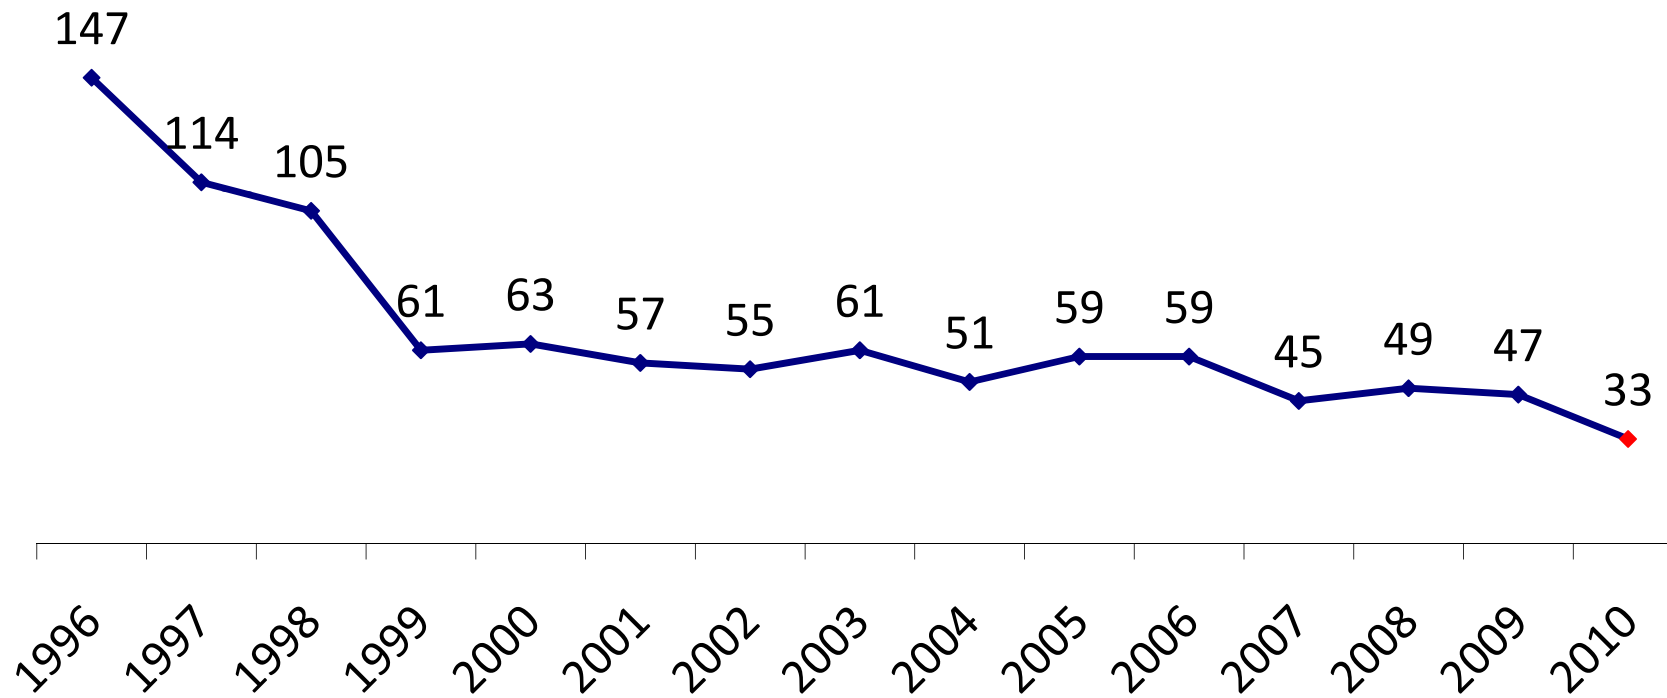

TOTAL NYPD FIREARMS DISCHARGE INCIDENTS 1971-2010

“TOTAL INCIDENTS” INCLUDES INTENTIONAL, UNINTENTIONAL, ANIMAL SHOOTINGS AND UNAUTHORIZED SHOOTINGS

NB: 2009 total increased by one to account for a previously unreported incident

SUBJECTS SHOT AND INJURED BY NYPD OFFICERS 1971-2010

SUBJECTS SHOT AND KILLED BY NYPD OFFICERS 1971-2010

NYPD ADVERSARIAL CONFLICT POLICE SHOOTINGS

FATAL SHOOTINGS PER 1,000 NYPD OFFICERS

2002

2003

2004

2005

2006

2007

2008

2009

2010