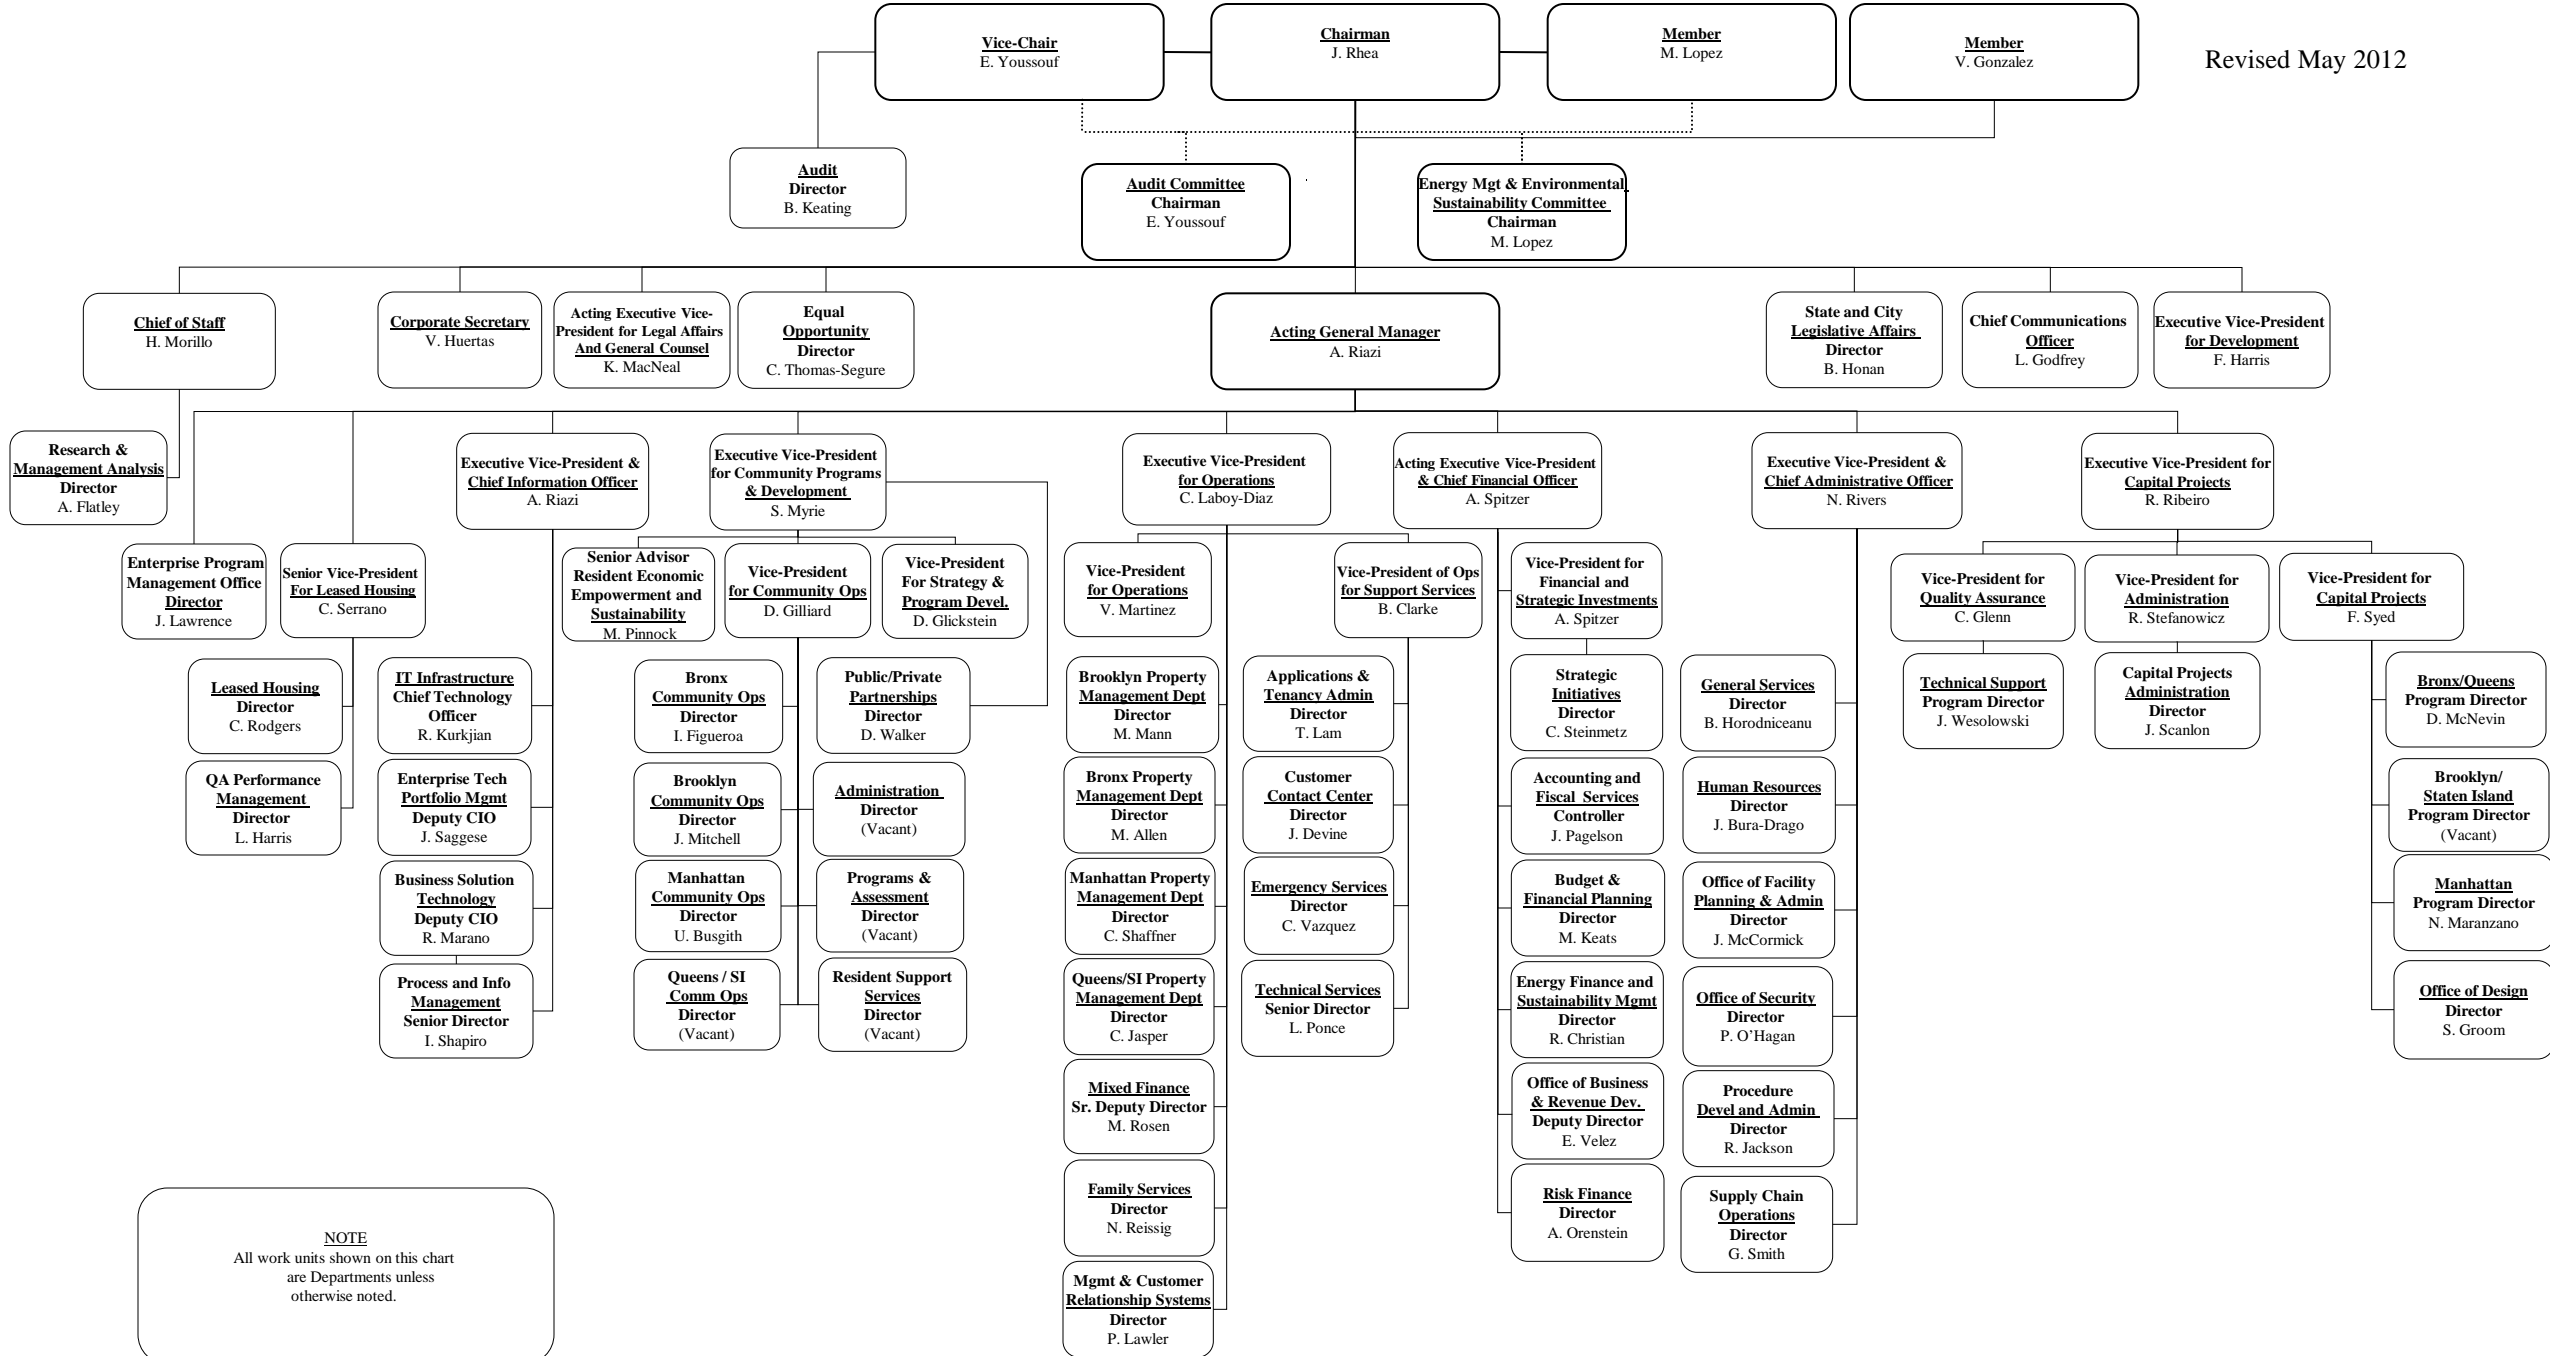

# NEW YORK CITY HOUSING AUTHORITY ORGANIZATION CHART

Revised May 2012

**NOTE**  
All work units shown on this chart are Departments unless otherwise noted.