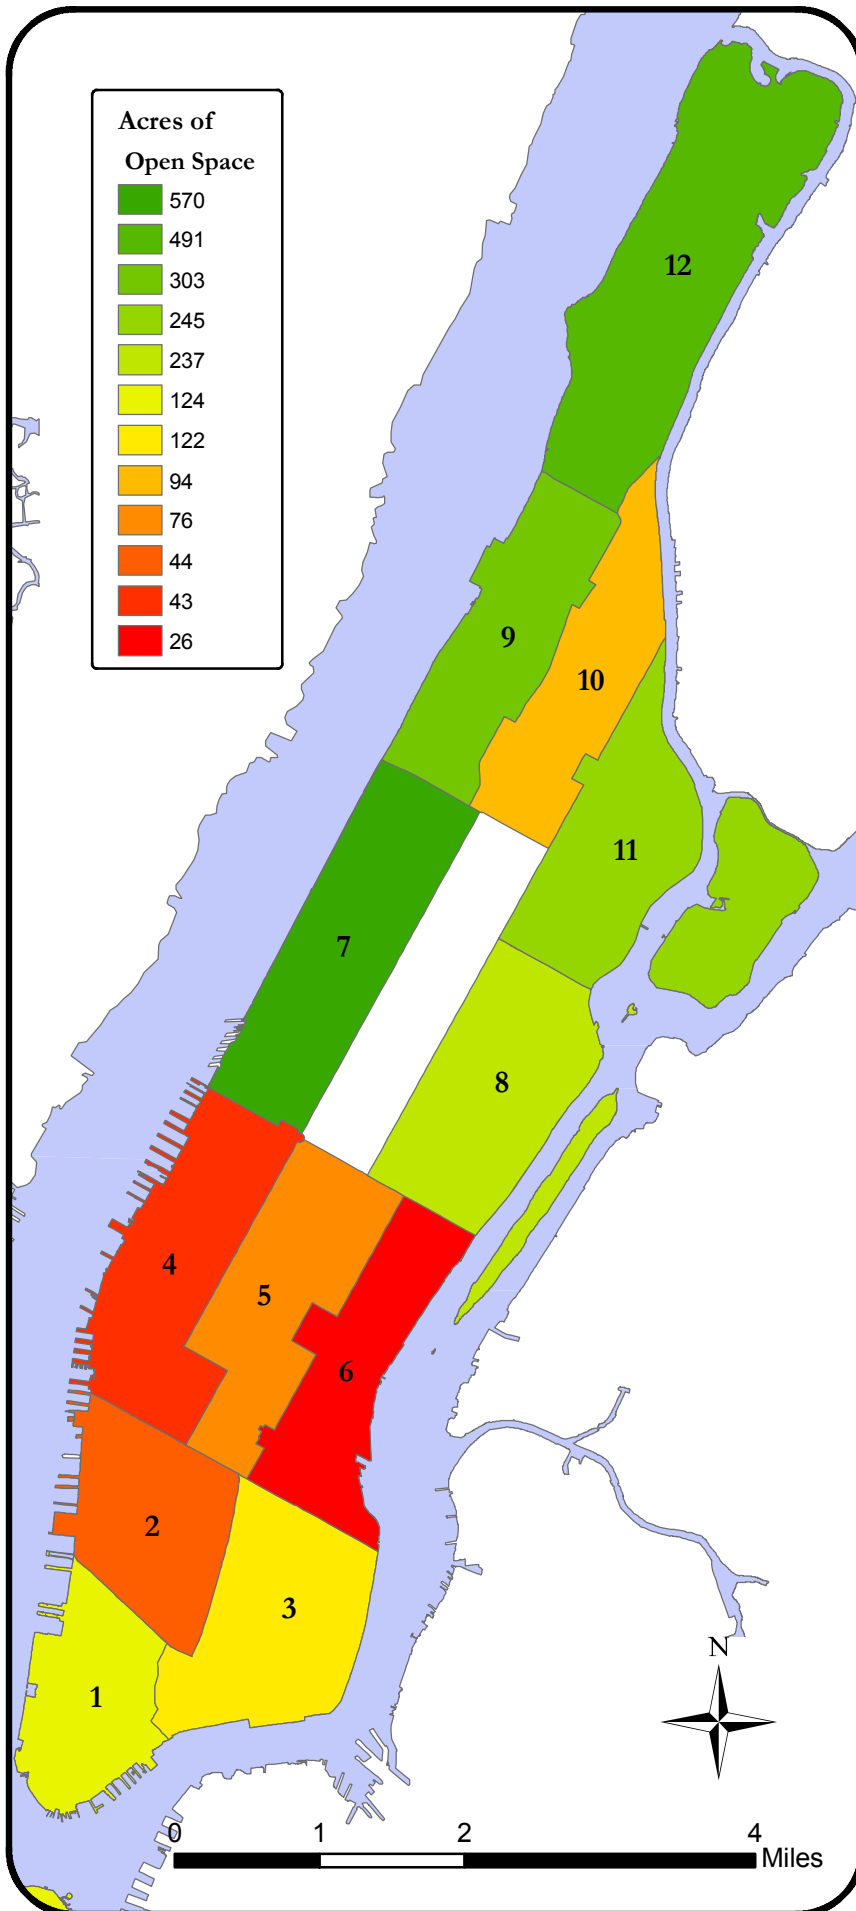

Open Space Comparison by Community Board

Manhattan Community Board	Open Space (Acres)
7	570.00
12	491.00
9	303.00
11	245.00
8	237.00
1	124.00
3	122.00
10	94.00
5	76.00
2	44.00
4	43.00
6	26.00

Community Board Manhattan	Of Open Space Persons Per Acre
1	278
7	364
9	369
12	424
11	481
5	579
8	916
10	1,139
3	1,348
4	2,034
2	2,116
6	5,237