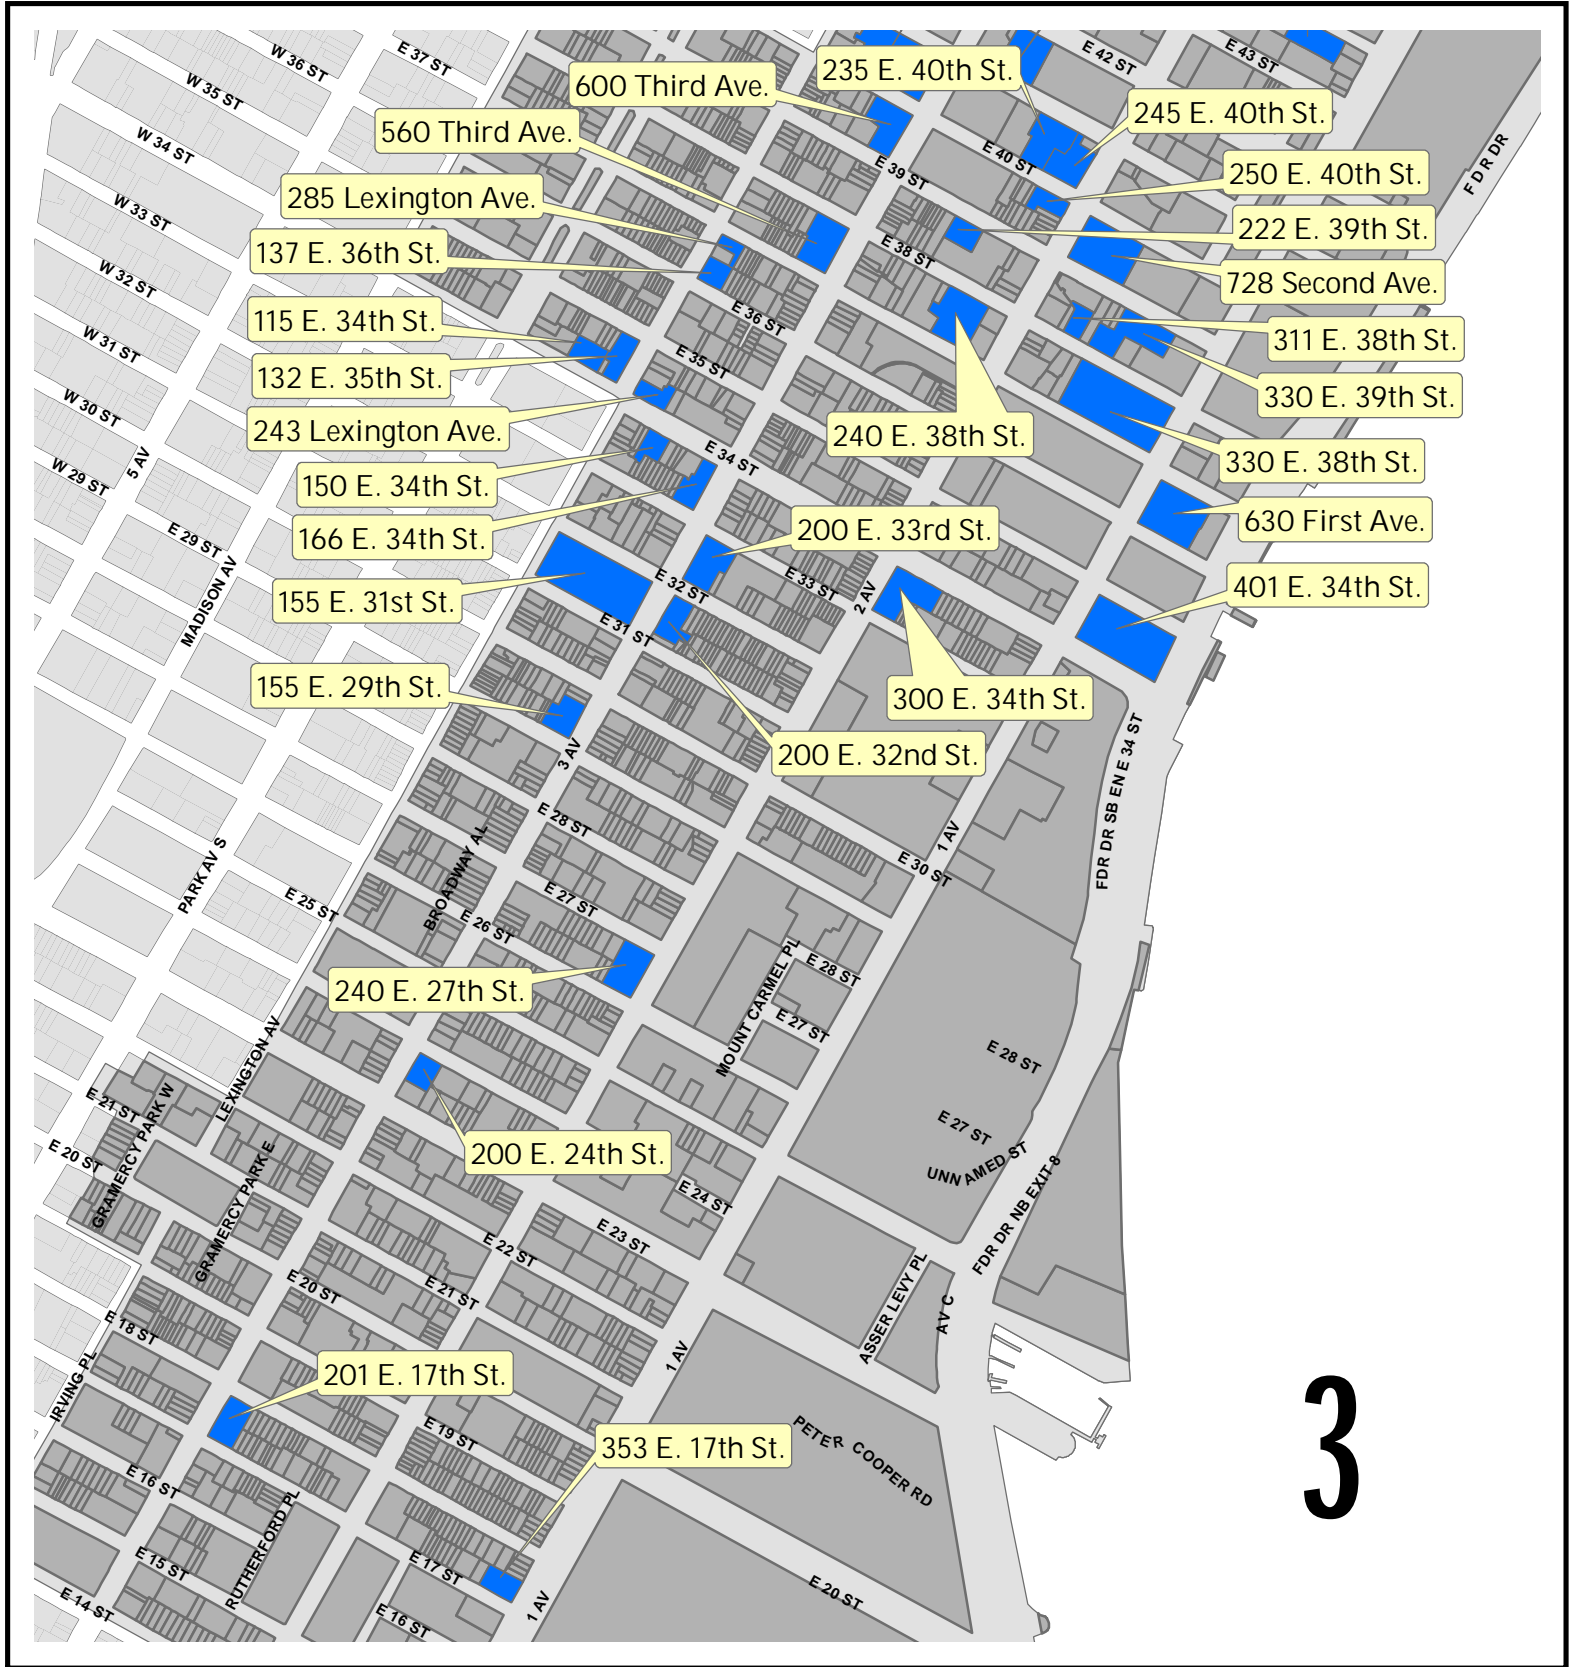

Privately Owned Public Spaces Community District Six (South)

3

0 0.25 0.5 Miles

Map Created By Michael R. Keane
May 2008