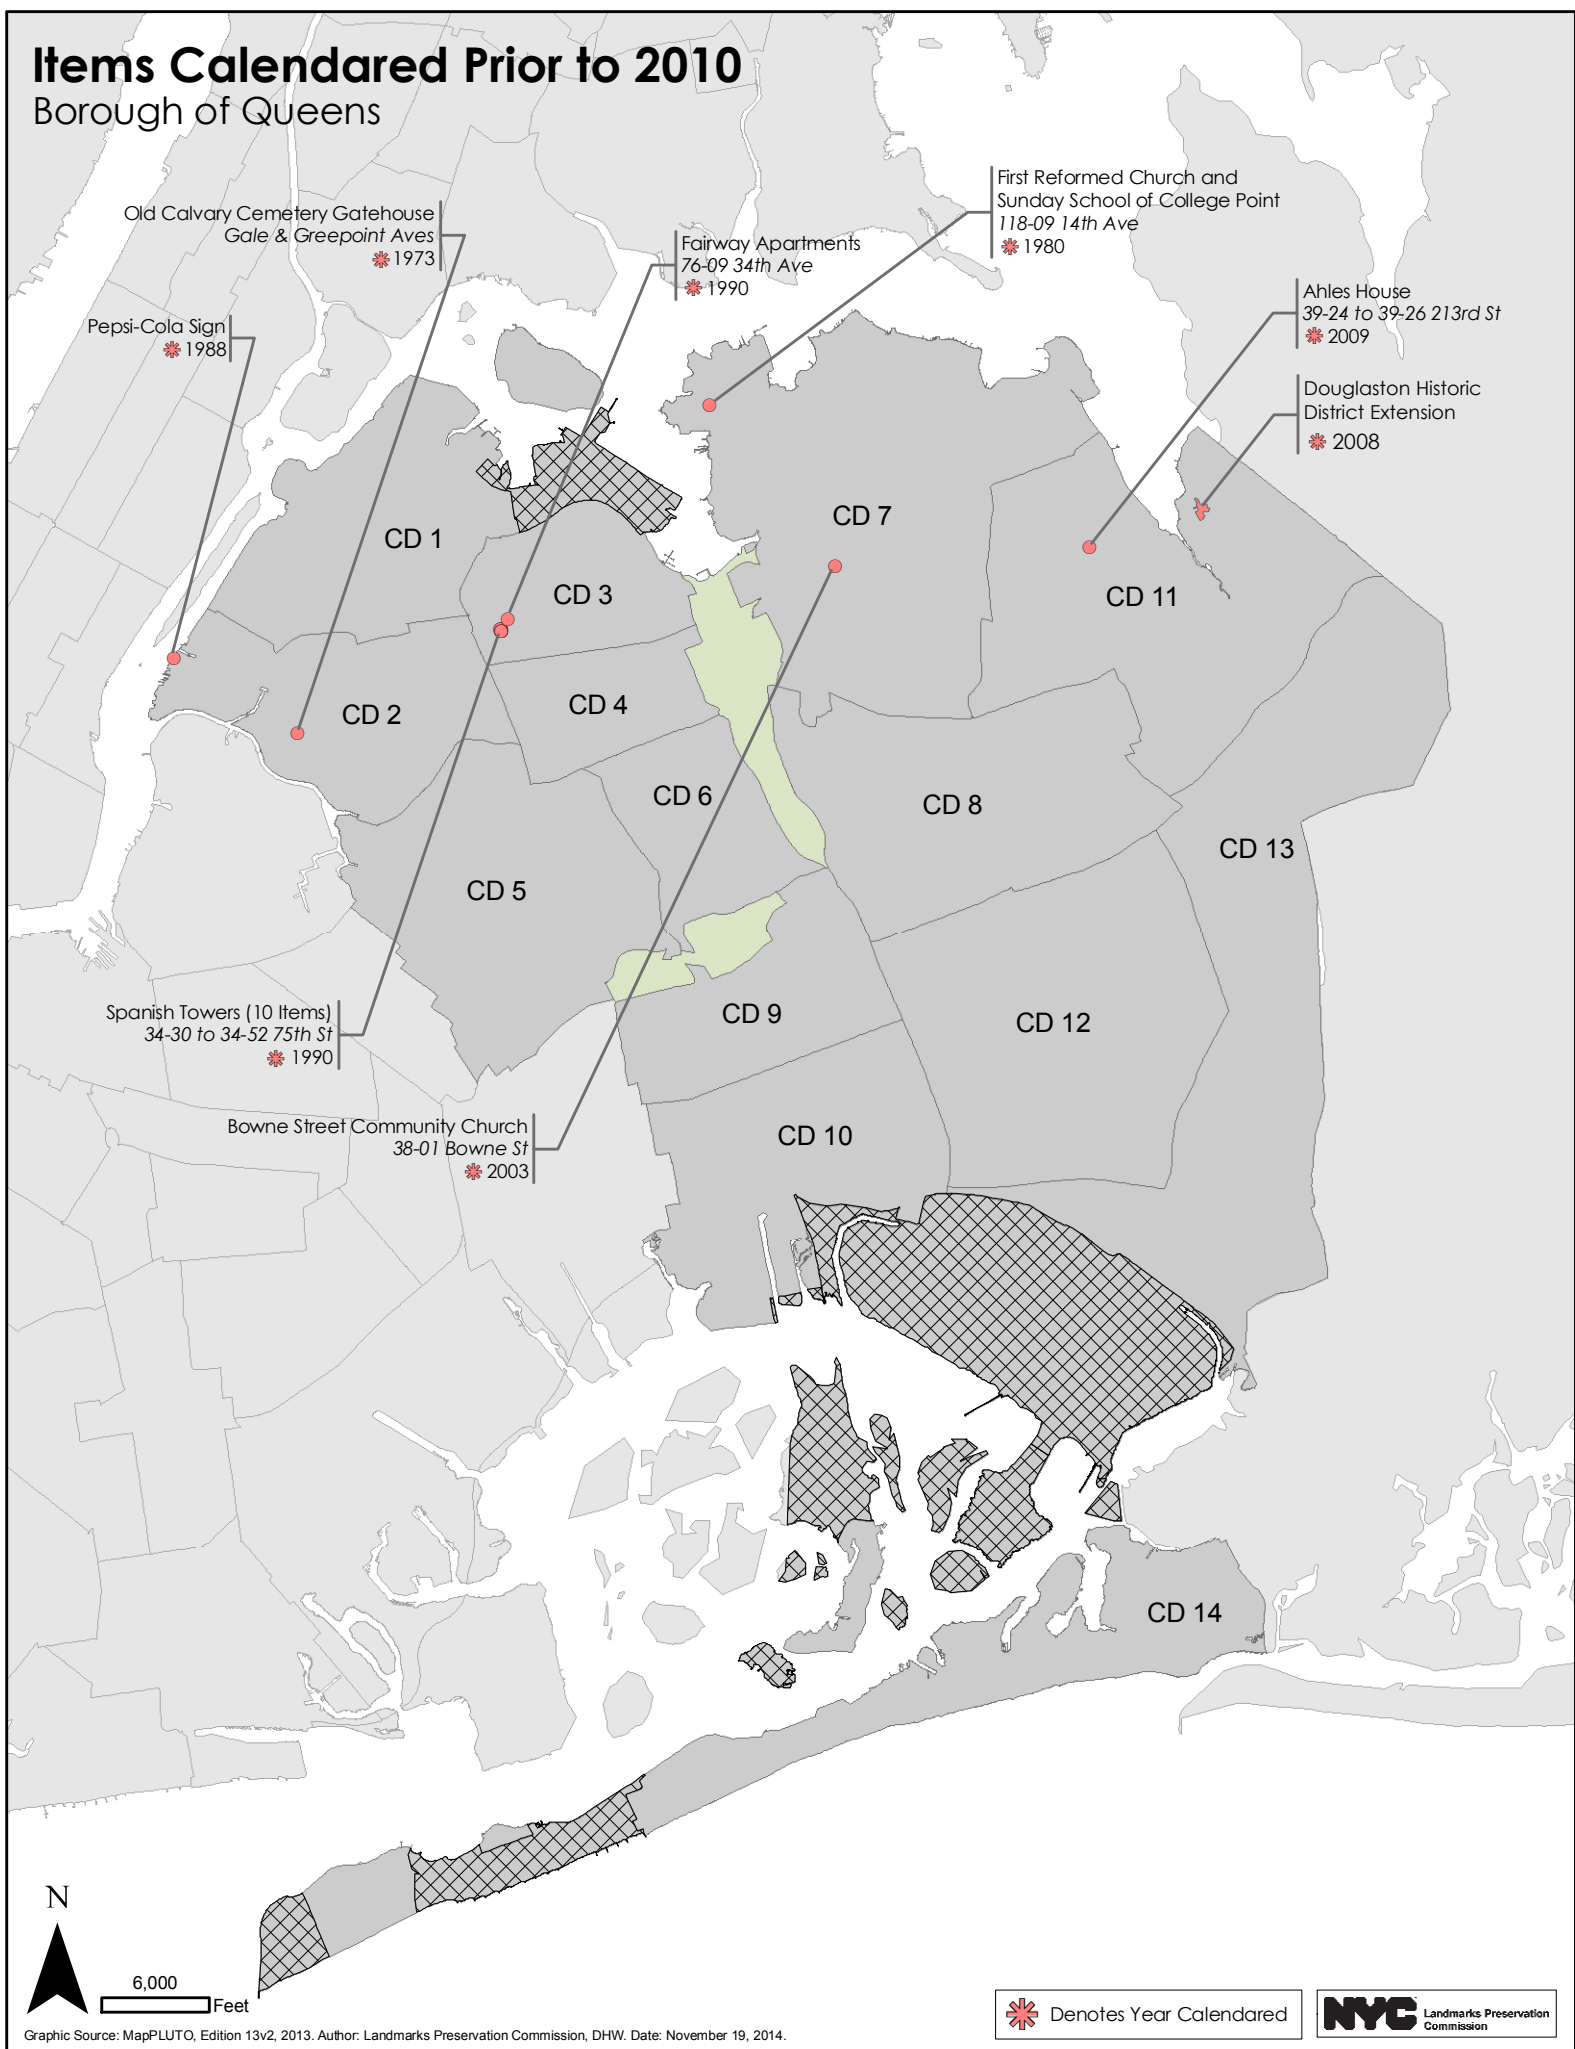

Items Calendared Prior to 2010

Borough of the Bronx

Graphic Source: MapPLUTO, Edition 13v2, 2013. Author: Landmarks Preservation Commission, DHW. Date: November 19, 2014.

 Denotes Year Calendared

Items Calendared Prior to 2010

Borough of Brooklyn

Items Calendared Prior to 2010

Borough of Manhattan

 Denotes Year Calendared

NYC Landmarks Preservation Commission

Graphic Source: MapPLUTO, Edition 13v2, 2013. Author: Landmarks Preservation Commission, DHW. Date: November 19, 2014.

Items Calendared Prior to 2010

Borough of Queens

Old Calvary Cemetery Gatehouse
Gale & Greepoint Aves
* 1973

First Reformed Church and
Sunday School of College Point
118-09 14th Ave
* 1980

Pepsi-Cola Sign
* 1988