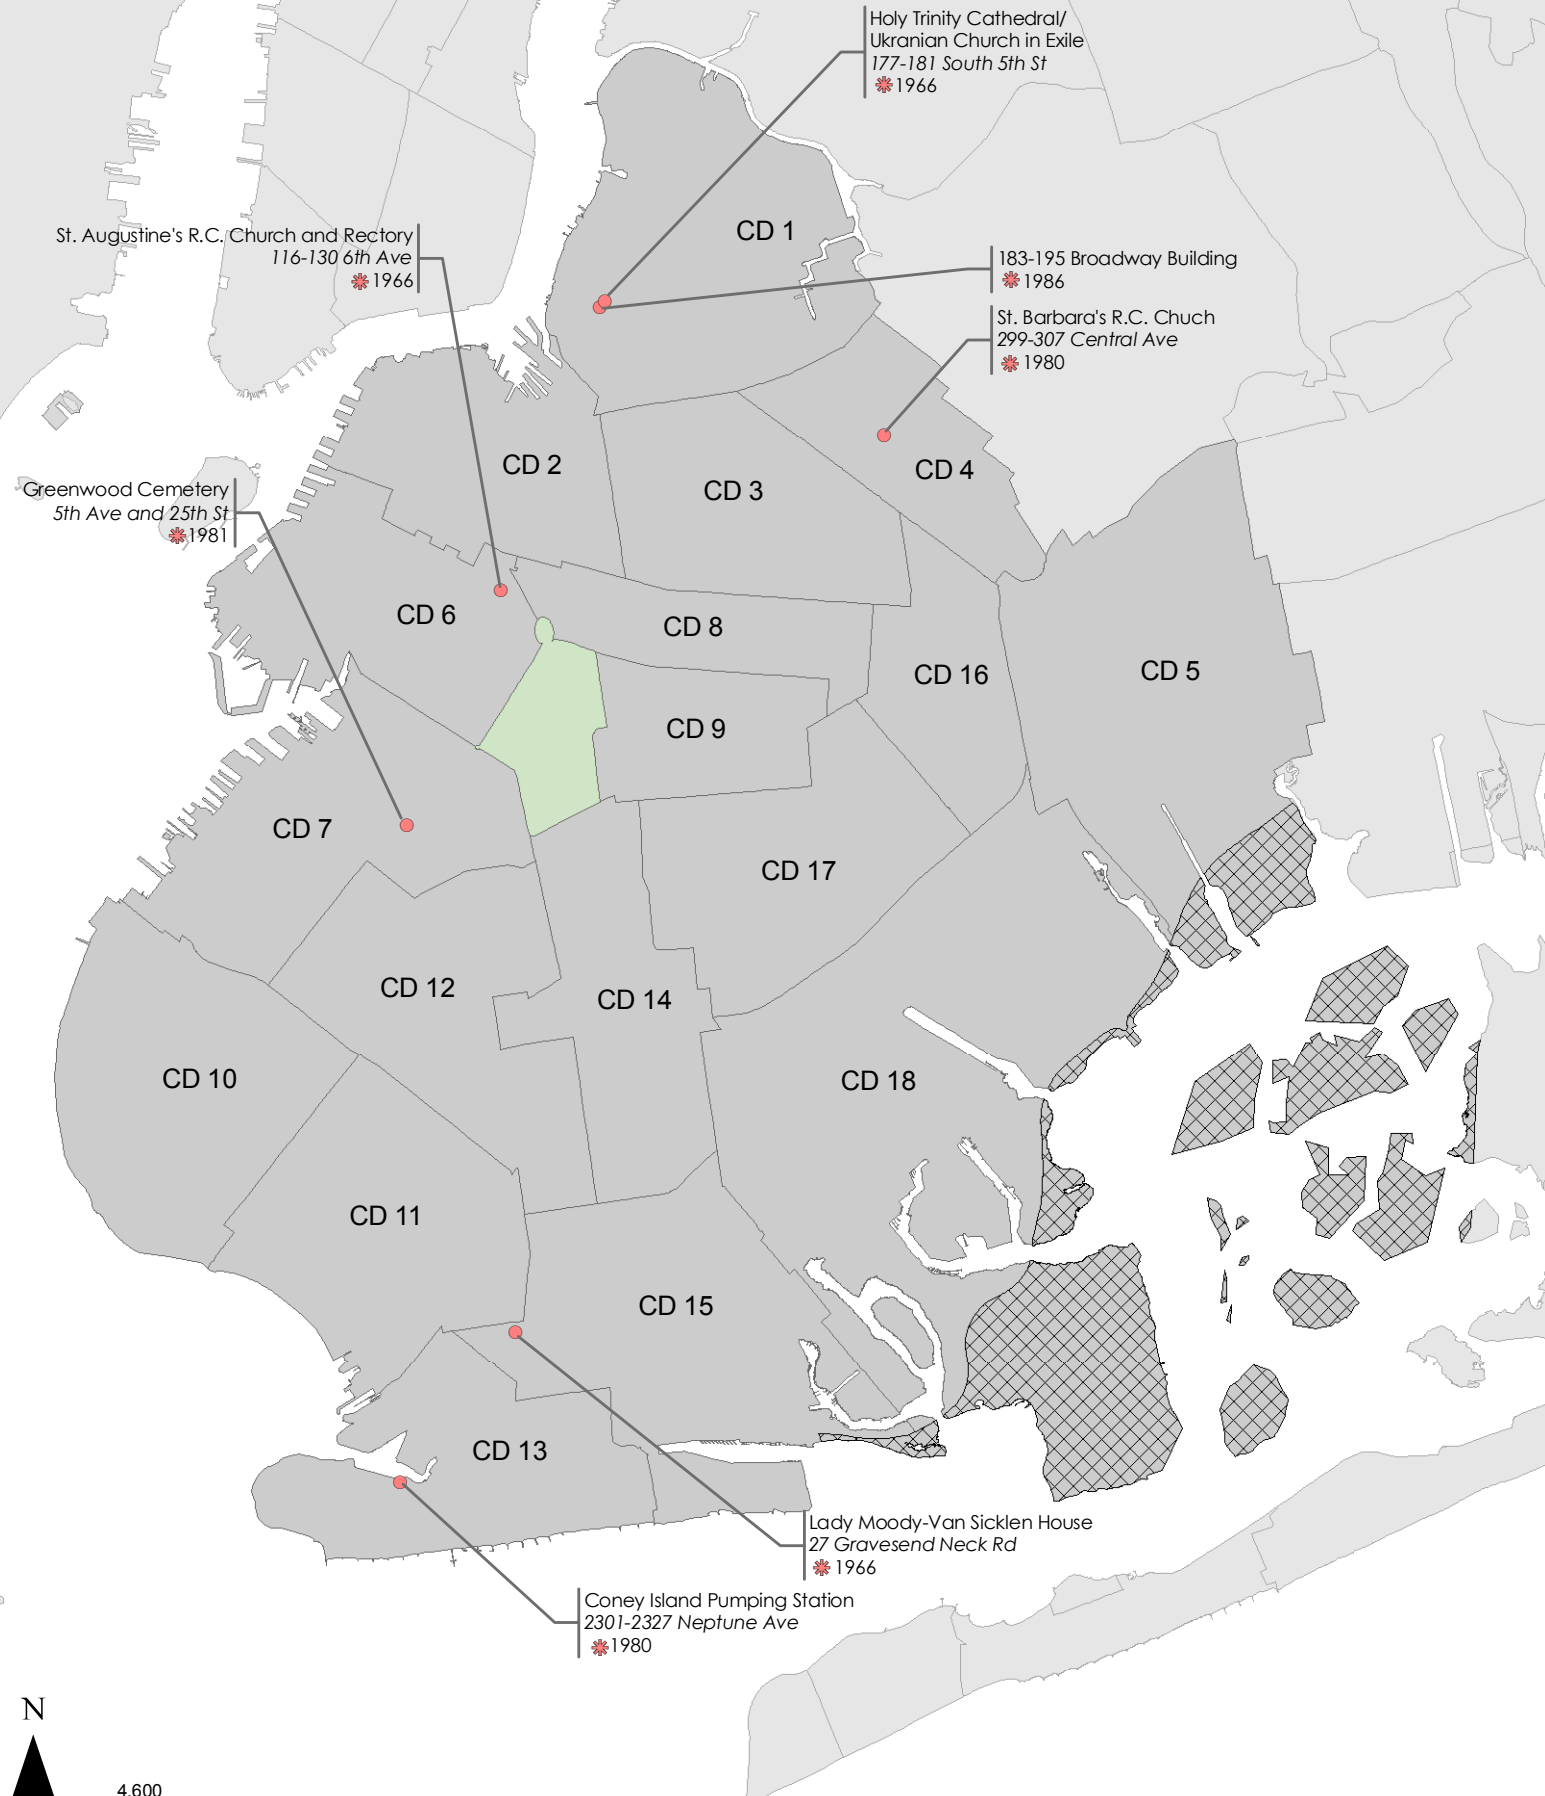

Items Calendared Prior to 2010

Borough of the Bronx

Graphic Source: MapPLUTO, Edition 13v2, 2013. Author: Landmarks Preservation Commission, DHW. Date: November 19, 2014.

 Denotes Year Calendared

Items Calendared Prior to 2010

Borough of Brooklyn

Items Calendared Prior to 2010

Borough of Manhattan

 Denotes Year Calendared

NYC Landmarks Preservation Commission

Graphic Source: MapPLUTO, Edition 13v2, 2013. Author: Landmarks Preservation Commission, DHW. Date: November 19, 2014.

Items Calendared Prior to 2010

Borough of Queens

Old Calvary Cemetery Gatehouse
Gale & Greepoint Aves
* 1973

First Reformed Church and
Sunday School of College Point
118-09 14th Ave
* 1980

Pepsi-Cola Sign
* 1988

* Denotes Year Calendared

NYC Landmarks Preservation Commission

Items Calendared Prior to 2010

Borough of Staten Island