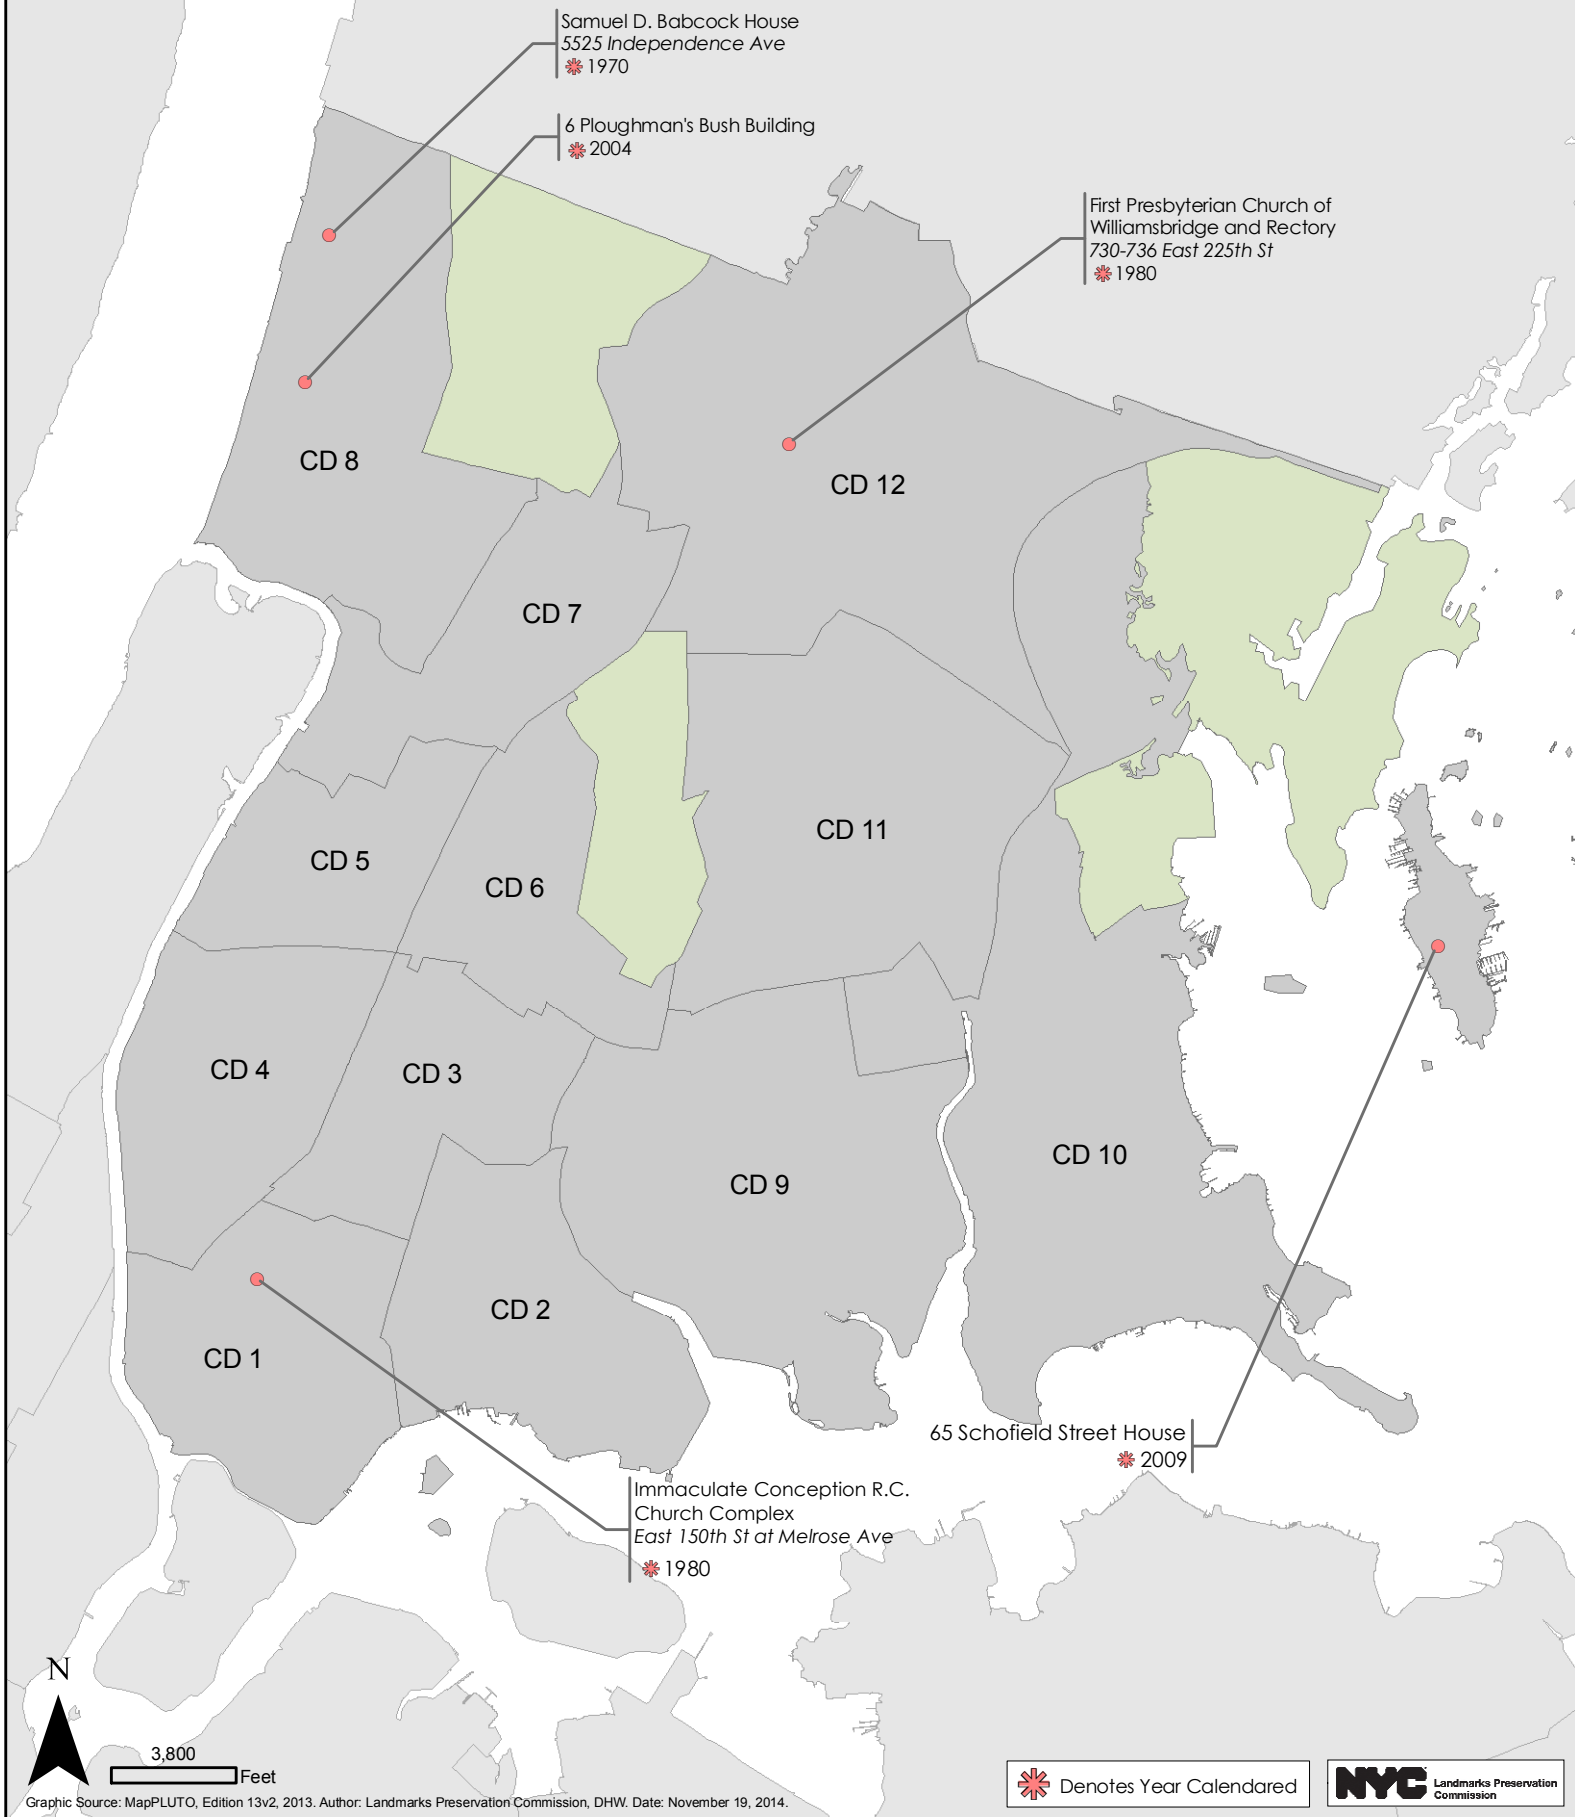

Items Calendared Prior to 2010

Borough of the Bronx

Graphic Source: MapPLUTO, Edition 13v2, 2013. Author: Landmarks Preservation Commission, DHW. Date: November 19, 2014.

 Denotes Year Calendared

Items Calendared Prior to 2010

Borough of Brooklyn

Items Calendared Prior to 2010

Borough of Manhattan

 Denotes Year Calendared

NYC Landmarks Preservation Commission

Graphic Source: MapPLUTO, Edition 13v2, 2013. Author: Landmarks Preservation Commission, DHW. Date: November 19, 2014.

Items Calendared Prior to 2010

Borough of Queens

Old Calvary Cemetery Gatehouse
Gale & Greepoint Aves
* 1973

First Reformed Church and
Sunday School of College Point
118-09 14th Ave
* 1980

Pepsi-Cola Sign
* 1988

* Denotes Year Calendared

NYC Landmarks Preservation Commission

Items Calendared Prior to 2010

Borough of Staten Island