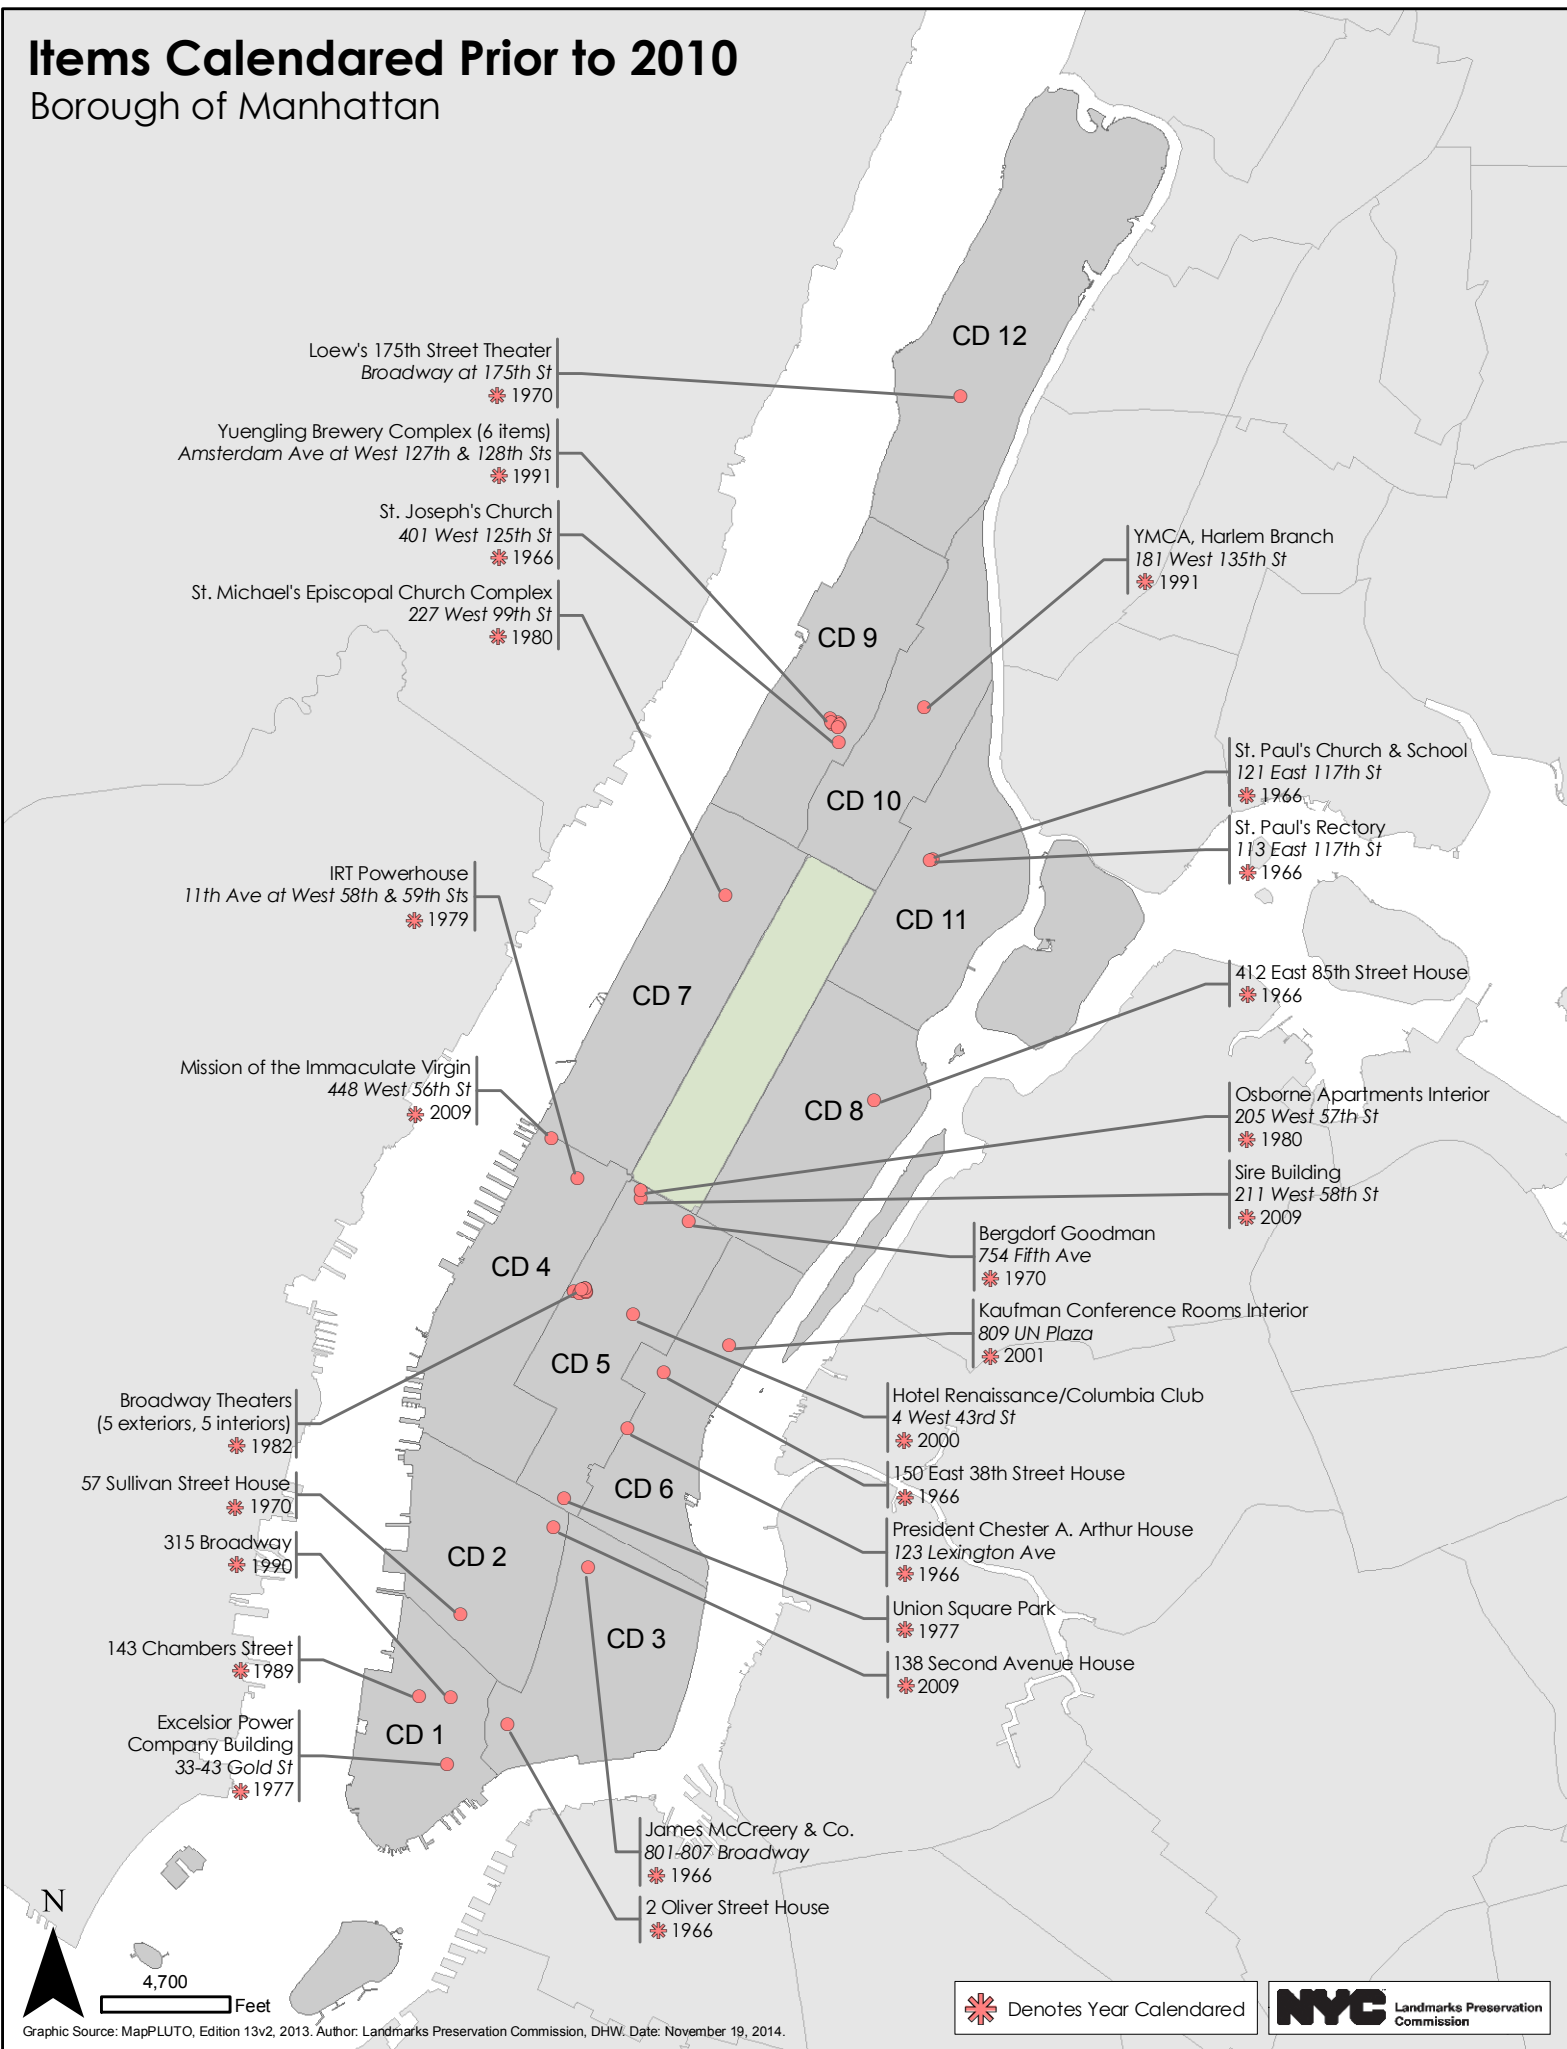

Items Calendared Prior to 2010

Borough of the Bronx

Graphic Source: MapPLUTO, Edition 13v2, 2013. Author: Landmarks Preservation Commission, DHW. Date: November 19, 2014.

 Denotes Year Calendared

Items Calendared Prior to 2010

Borough of Brooklyn

Items Calendared Prior to 2010

Borough of Manhattan

 Denotes Year Calendared

NYC Landmarks Preservation Commission

Graphic Source: MapPLUTO, Edition 13v2, 2013. Author: Landmarks Preservation Commission, DHW. Date: November 19, 2014.

Items Calendared Prior to 2010

Borough of Queens

Old Calvary Cemetery Gatehouse
Gale & Greepoint Aves
* 1973

First Reformed Church and
Sunday School of College Point
118-09 14th Ave
* 1980

Pepsi-Cola Sign
* 1988

Fairway Apartments
76-09 34th Ave
* 1990

Ahles House
39-24 to 39-26 213rd St
* 2009

Douglaston Historic
District Extension
* 2008

Spanish Towers (10 Items)
34-30 to 34-52 75th St
* 1990

Bowne Street Community Church
38-01 Bowne St
* 2003