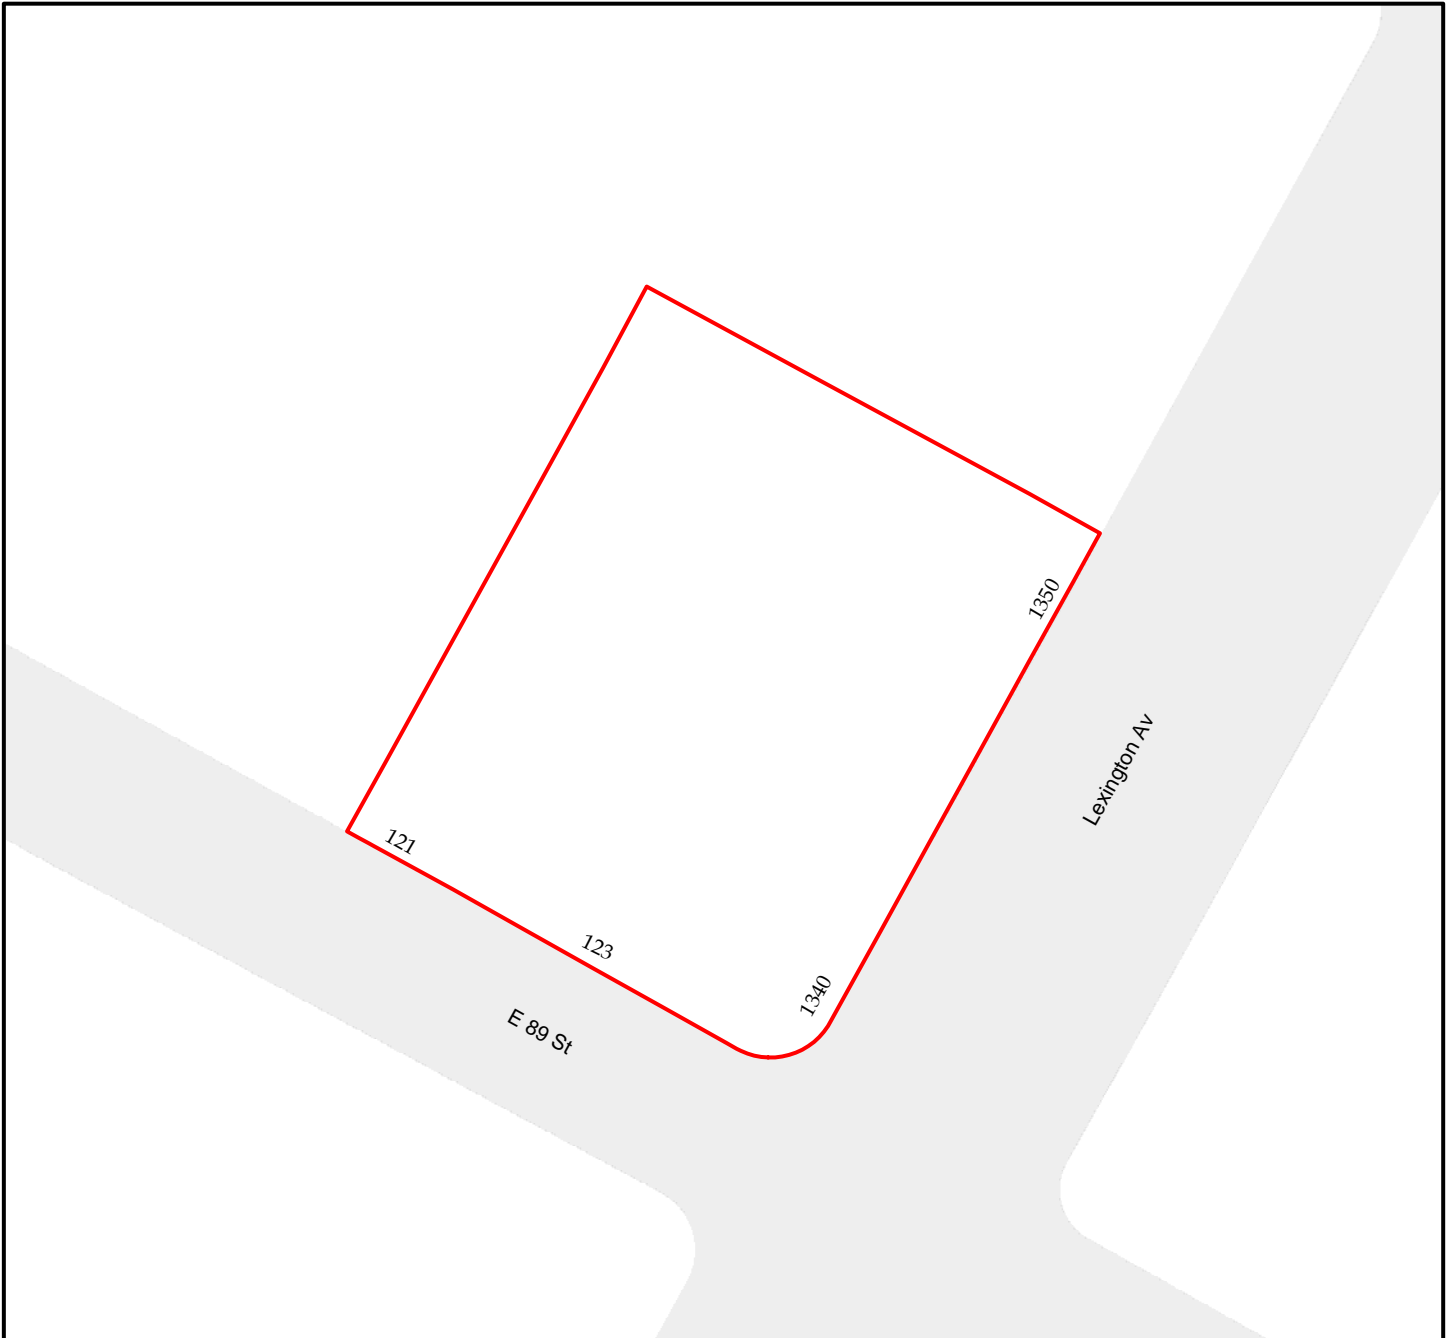

# Hardenbergh/Rhineland

Hardenbergh/Rhineland  
Historic District  
Manhattan  
Designated May 5, 1998

 Historic District Boundaries