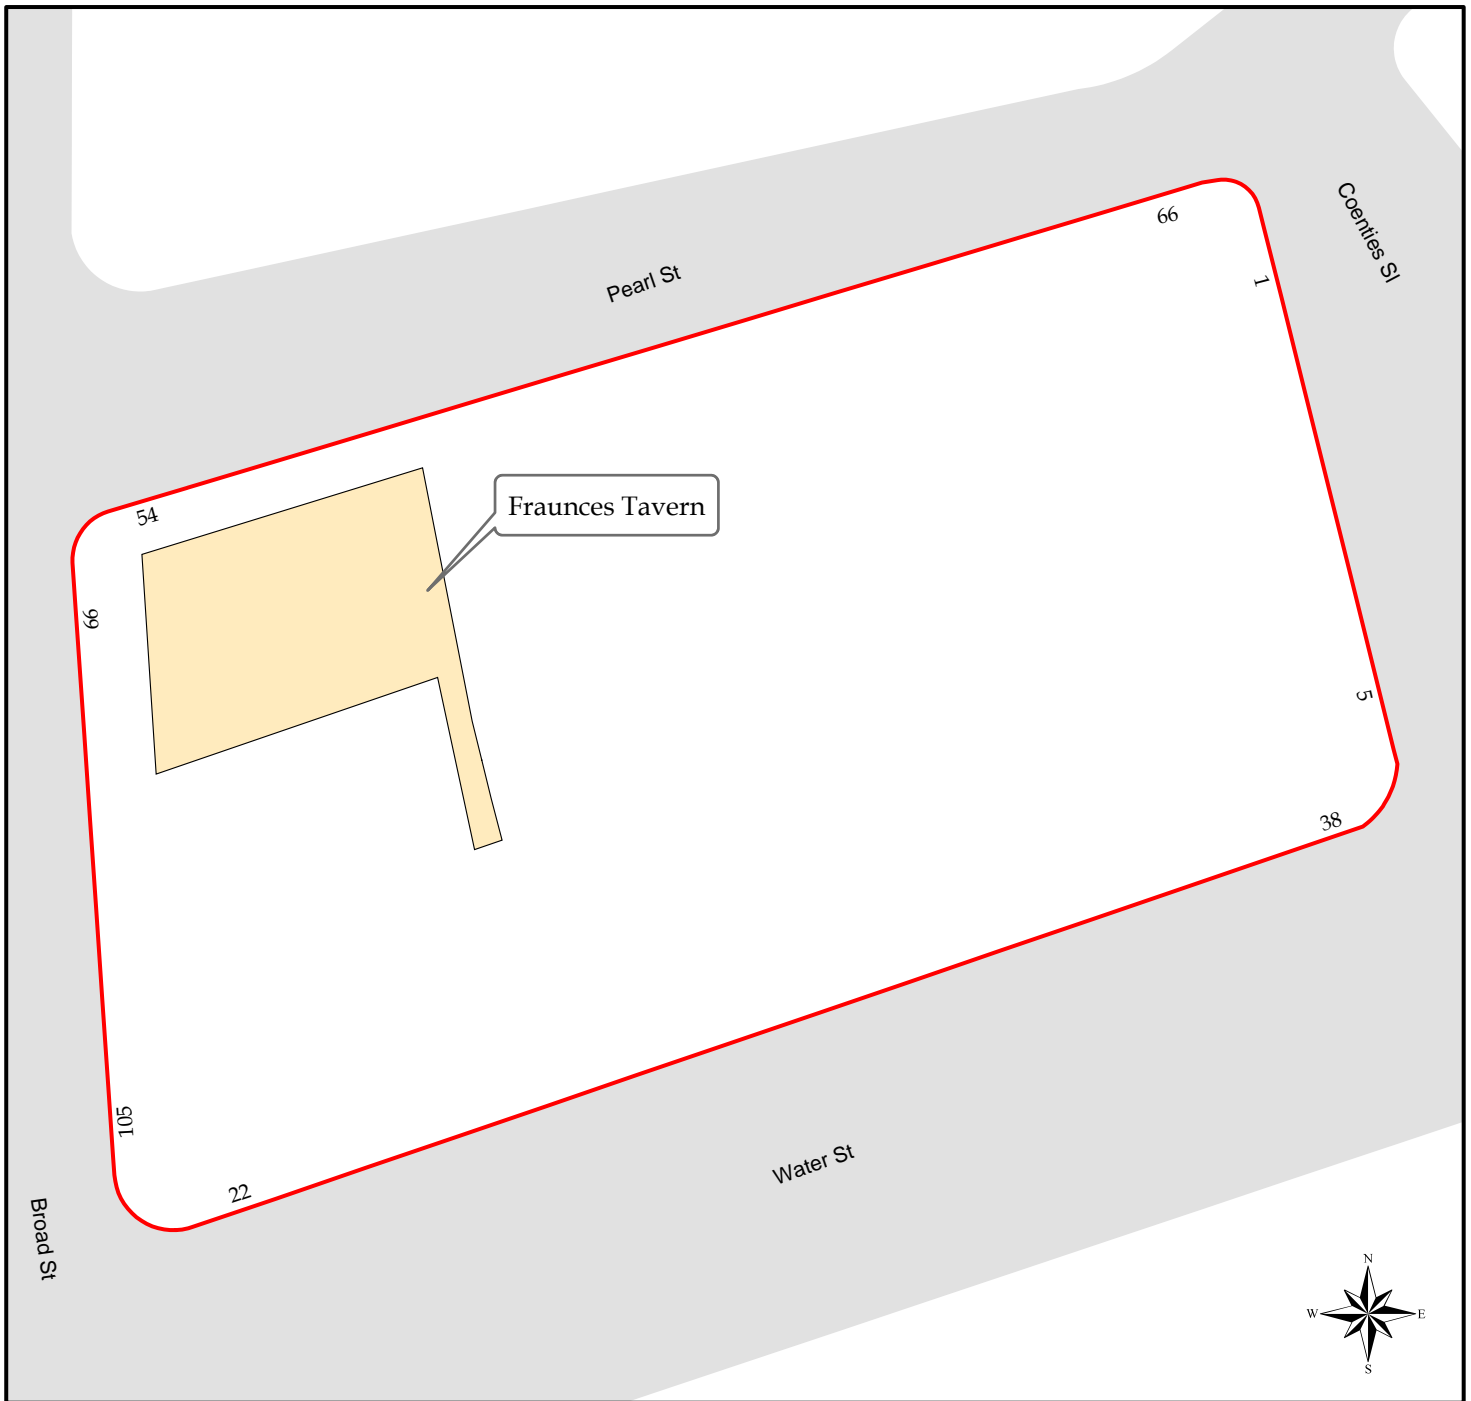

Fraunces Tavern Block

Fraunces Tavern Block Historic District
Manhattan
Designated November 14, 1978

 Historic District Boundaries