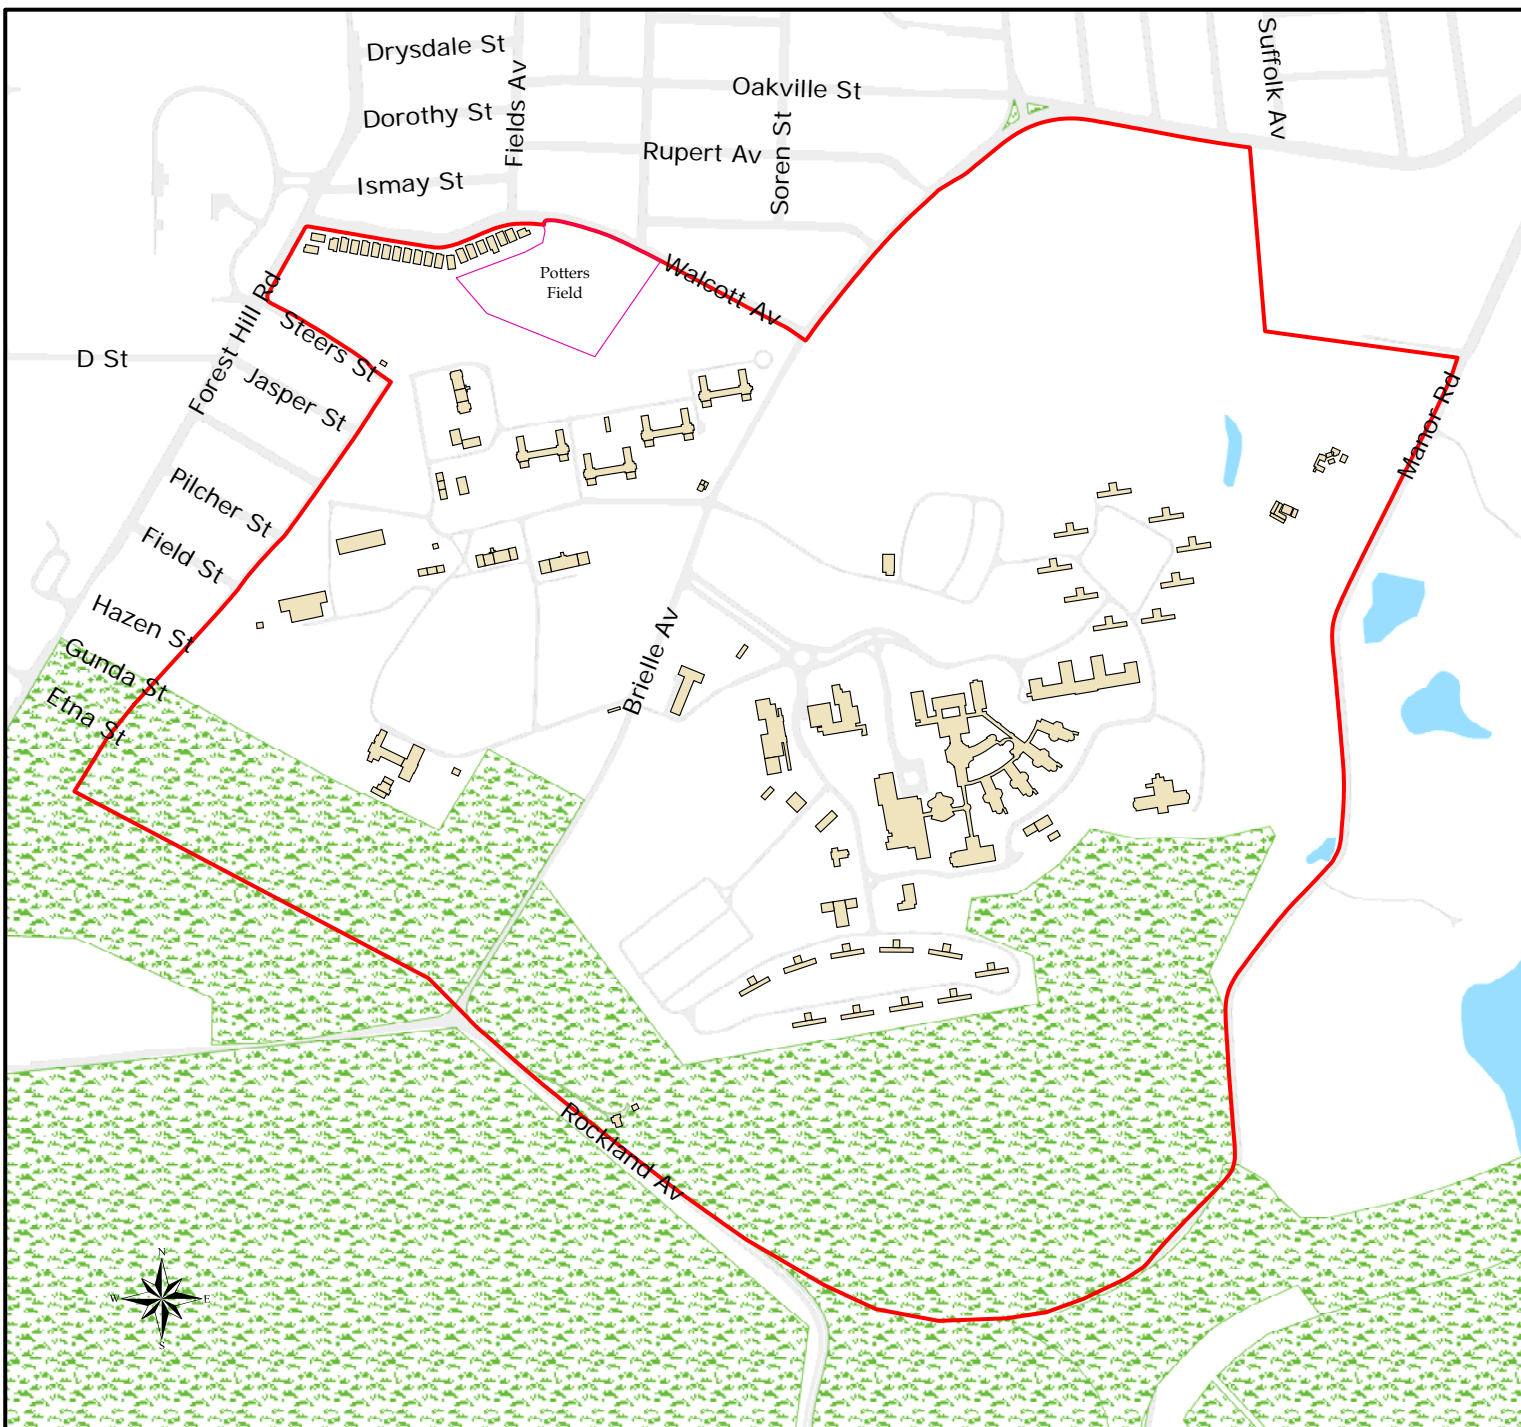

# New York City Farm Colony-Seaview Hospital

New York Farm Colony -  
Seaview Hospital  
Historic District  
Staten Island  
Designated: March 26, 1985

 Historic District Boundaries