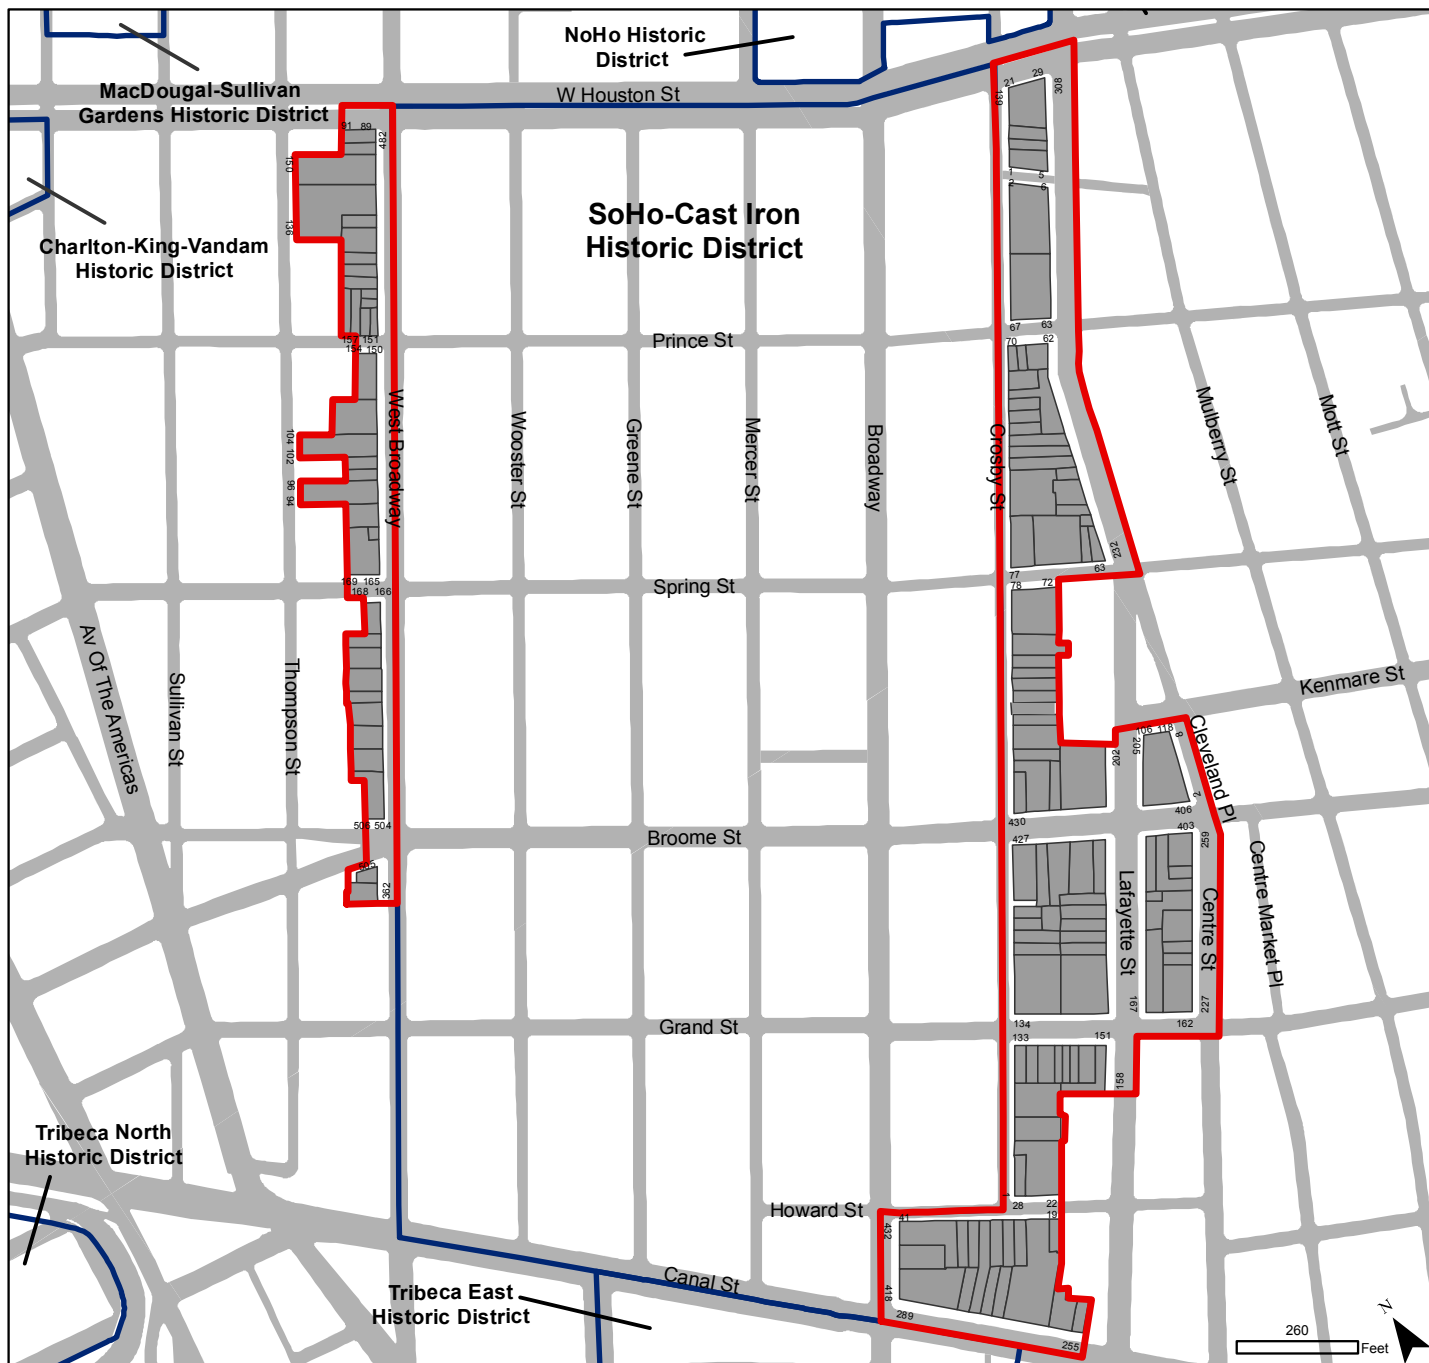

(Proposed) SoHo-Cast Iron Historic District Extension

[PROPOSED] SoHo-Cast Iron Historic District Extension
 Borough of Manhattan, NY
 Landmarks Preservation Commission

Calendared: June 23, 2009

- Boundary of Existing Districts
- Boundary of Proposed Extension
- Tax Map Lots, Proposed Extension

Graphic Source: MapPLUTO, Edition 06C, 2006. June 23, 2009. JM.