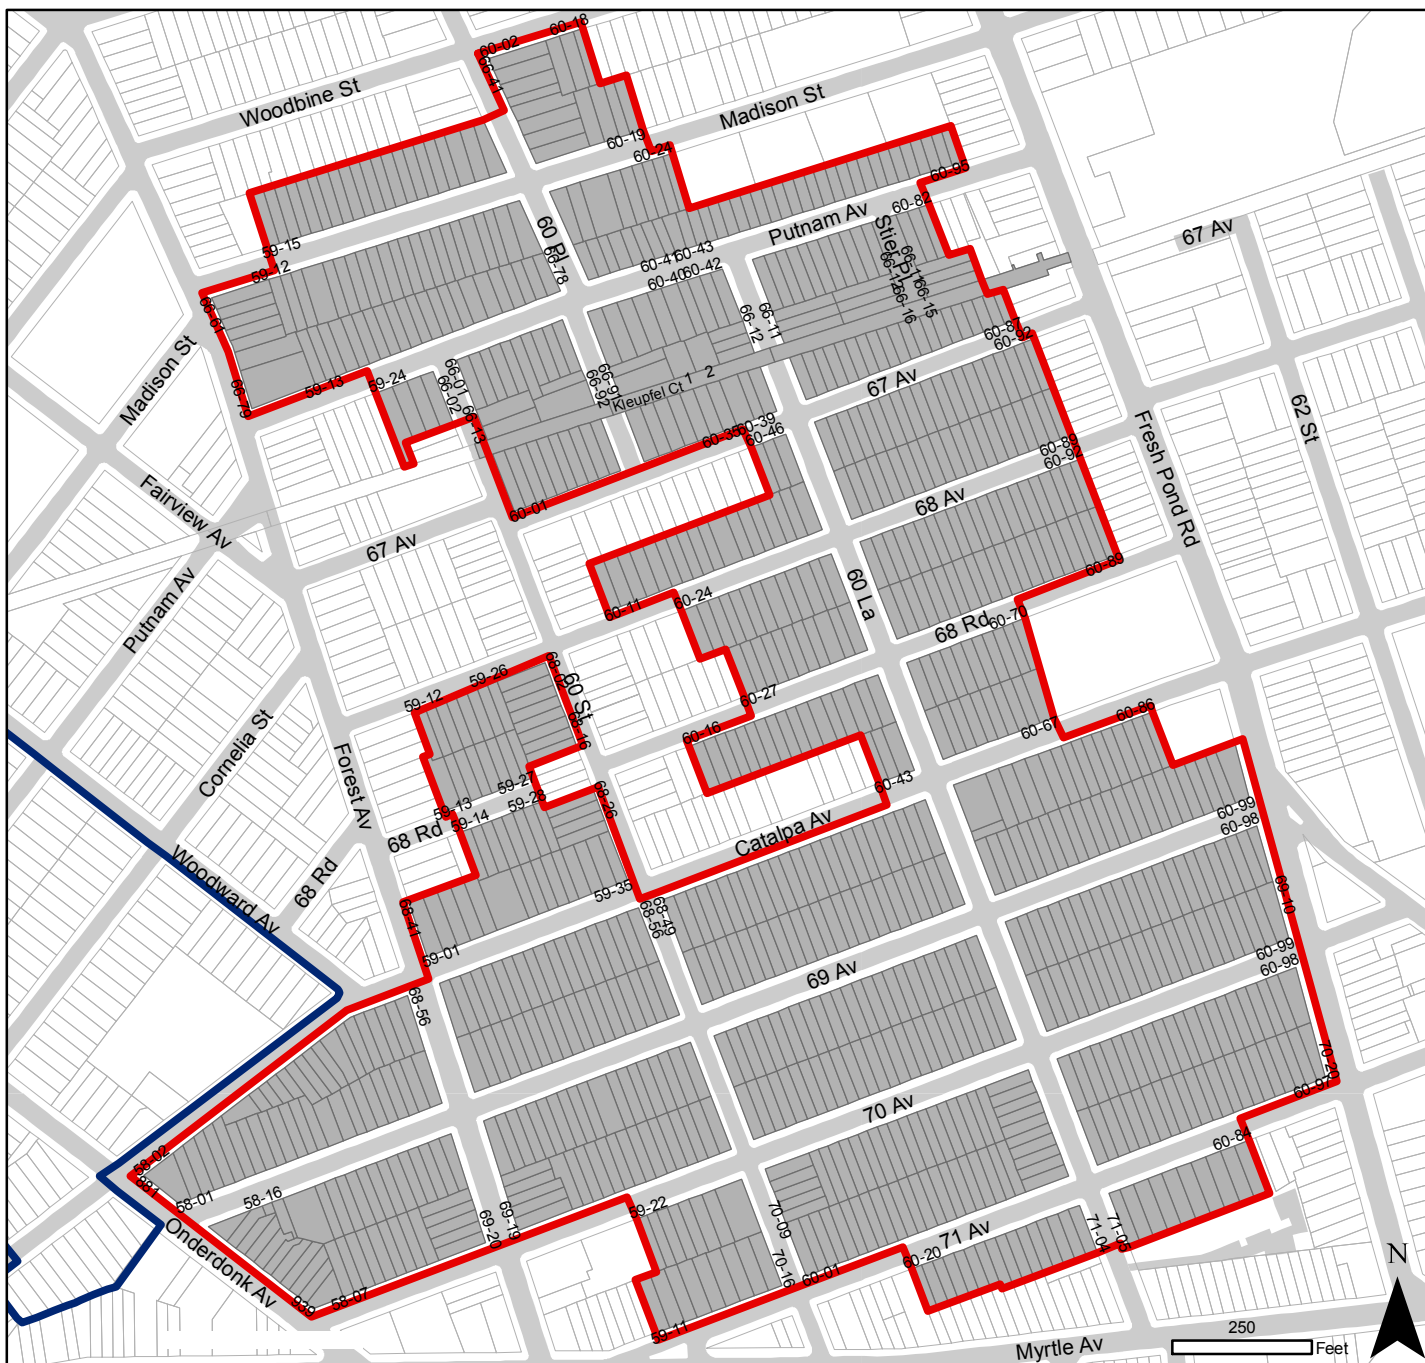

# (Proposed) Central Ridgewood Historic District

[PROPOSED] Central Ridgewood Historic District  
 Borough of Queens, NY  
 Landmarks Preservation Commission

Calendared: October 26, 2010

- Boundary of Proposed District
- Tax Map Lots in Proposed District
- Boundary of Existing District

**NYC**<sup>TM</sup>  
**Landmarks Preservation Commission**

Graphic Source: MapPLUTO, Edition 09v1, 2009, Date: October 26, 2010, Author: Landmarks Preservation Commission, JLM.