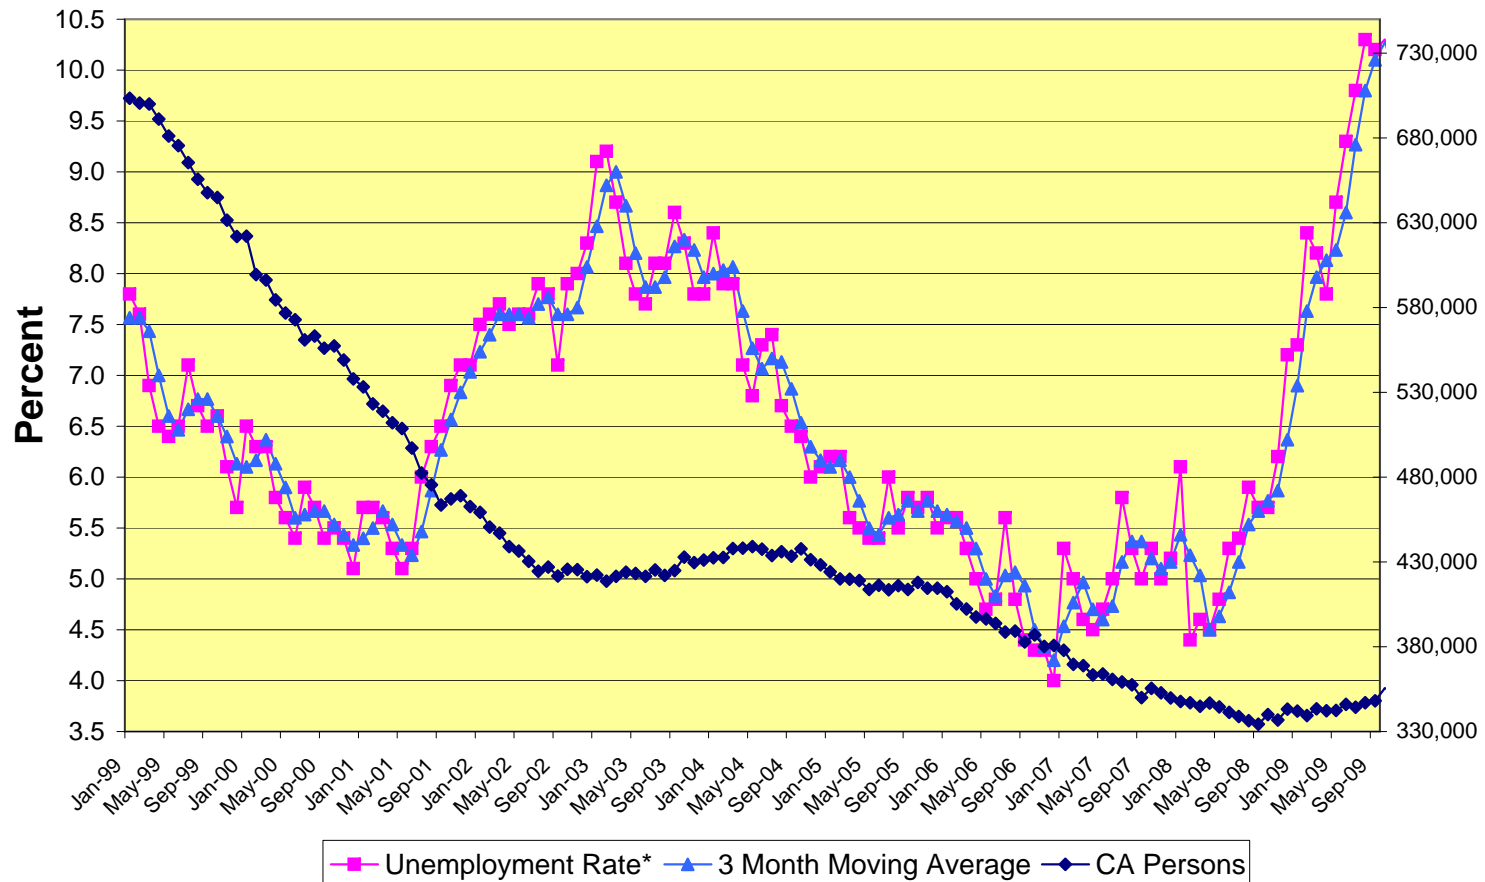

NYC Unemployment Rates* vs CA Persons January 1999 - December 2009

© Copyright 2008 The City of New York, Department of Social Services

For permission to reproduce all or part
Of this material contact the New York City
Human Resources Administration

* Not Seasonally Adjusted